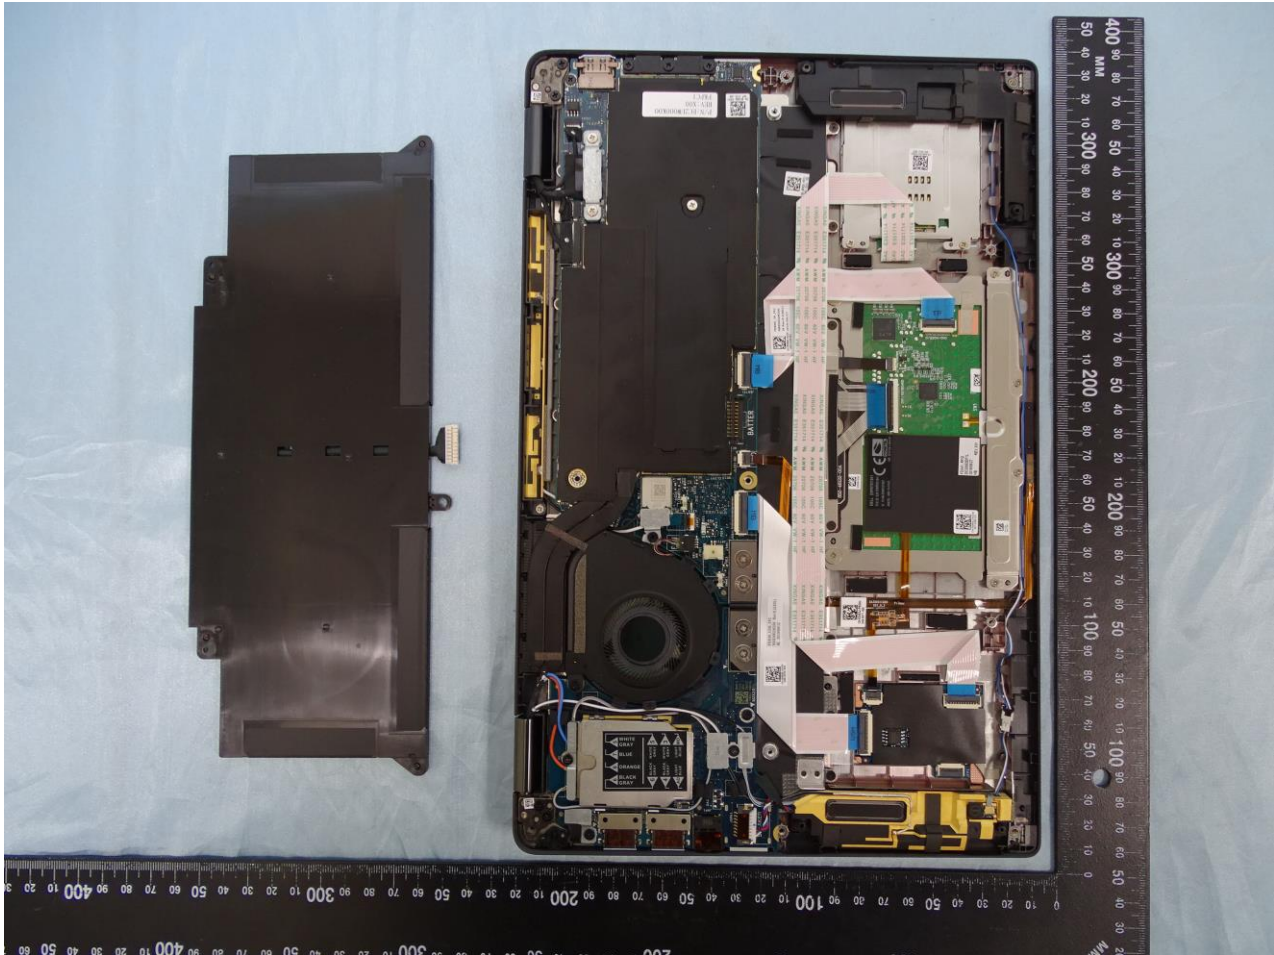

4. Internal Photograph of the Host

Host: Portable Computer (Brand Name: DELL / Model Name: P131G)

Host: Portable Computer (Brand Name: DELL / Model Name: P131G)

Host: Portable Computer (Brand Name: DELL / Model Name: P131G)

Host: Portable Computer (Brand Name: DELL / Model Name: P131G)

Host: Portable Computer (Brand Name: DELL / Model Name: P131G)

Host: Portable Computer (Brand Name: DELL / Model Name: P131G)

Host: Portable Computer (Brand Name: DELL / Model Name: P131G)

WWAN Main Antenna SPEED

Host: Portable Computer (Brand Name: DELL / Model Name: P131G)

WWAN Aux2/3 Antenna SPEED

Host: Portable Computer (Brand Name: DELL / Model Name: P131G)

Host: Portable Computer (Brand Name: DELL / Model Name: P131G)