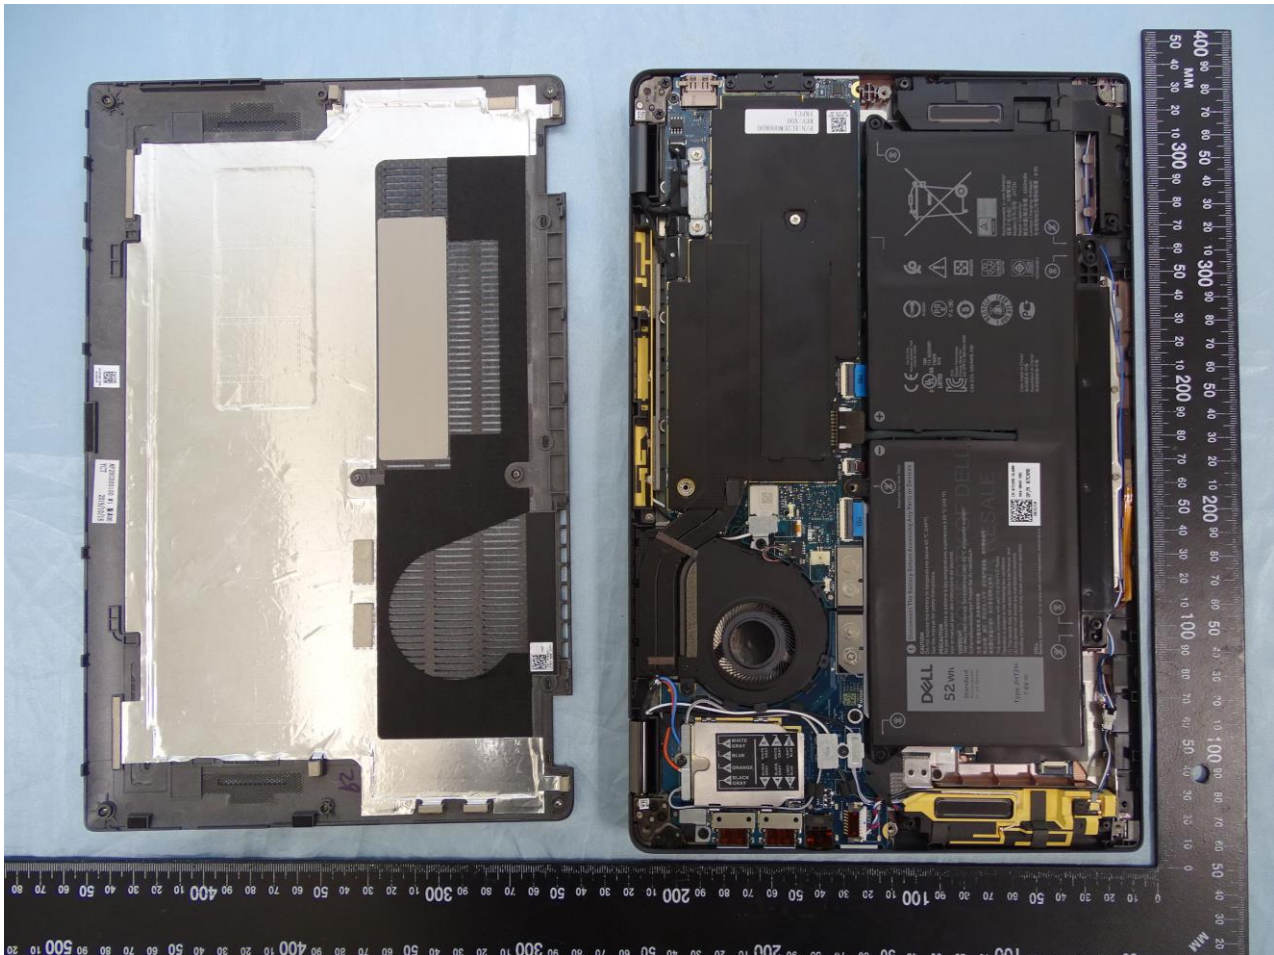

4. Internal Photograph of the Host

Host: Portable Computer (Brand Name: DELL / Model Name: P131G)

Host: Portable Computer (Brand Name: DELL / Model Name: P131G)

Host: Portable Computer (Brand Name: DELL / Model Name: P131G)

Host: Portable Computer (Brand Name: DELL / Model Name: P131G)

Host: Portable Computer (Brand Name: DELL / Model Name: P131G)

Host: Portable Computer (Brand Name: DELL / Model Name: P131G)

Host: Portable Computer (Brand Name: DELL / Model Name: P131G)

WWAN Main Antenna SPEED

Host: Portable Computer (Brand Name: DELL / Model Name: P131G)

WWAN Aux2/3 Antenna SPEED

Host: Portable Computer (Brand Name: DELL / Model Name: P131G)

Host: Portable Computer (Brand Name: DELL / Model Name: P131G)