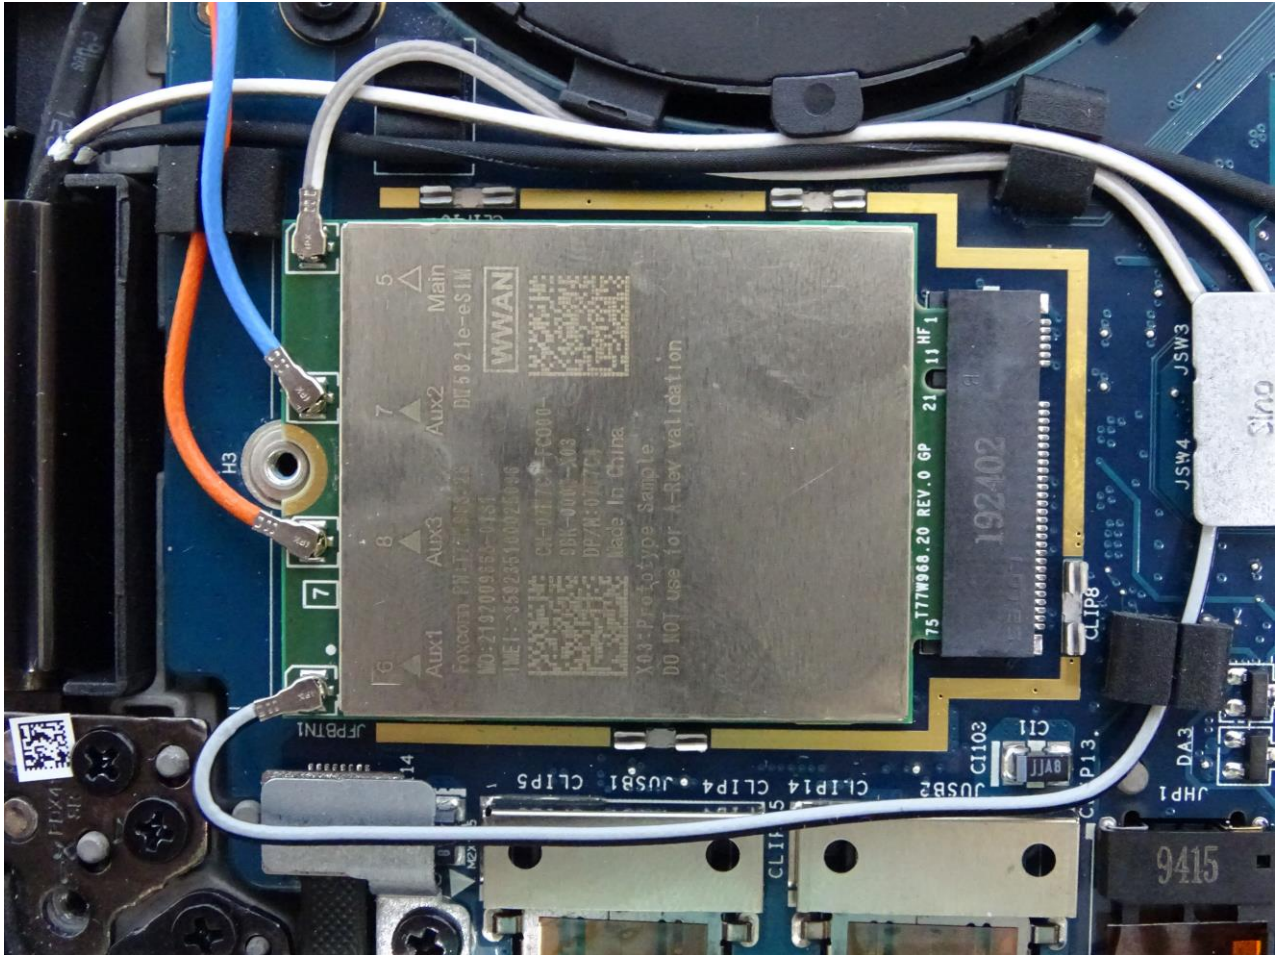

4. Internal Photograph of the Host

Host: Portable Computer (Brand Name: DELL / Model Name: P131G)

Host: Portable Computer (Brand Name: DELL / Model Name: P131G)

Host: Portable Computer (Brand Name: DELL / Model Name: P131G)

Host: Portable Computer (Brand Name: DELL / Model Name: P131G)

Host: Portable Computer (Brand Name: DELL / Model Name: P131G)

Host: Portable Computer (Brand Name: DELL / Model Name: P131G)

Host: Portable Computer (Brand Name: DELL / Model Name: P131G)

WWAN Main Antenna SPEED

Host: Portable Computer (Brand Name: DELL / Model Name: P131G)

WWAN Aux2/3 Antenna SPEED

Host: Portable Computer (Brand Name: DELL / Model Name: P131G)

Host: Portable Computer (Brand Name: DELL / Model Name: P131G)