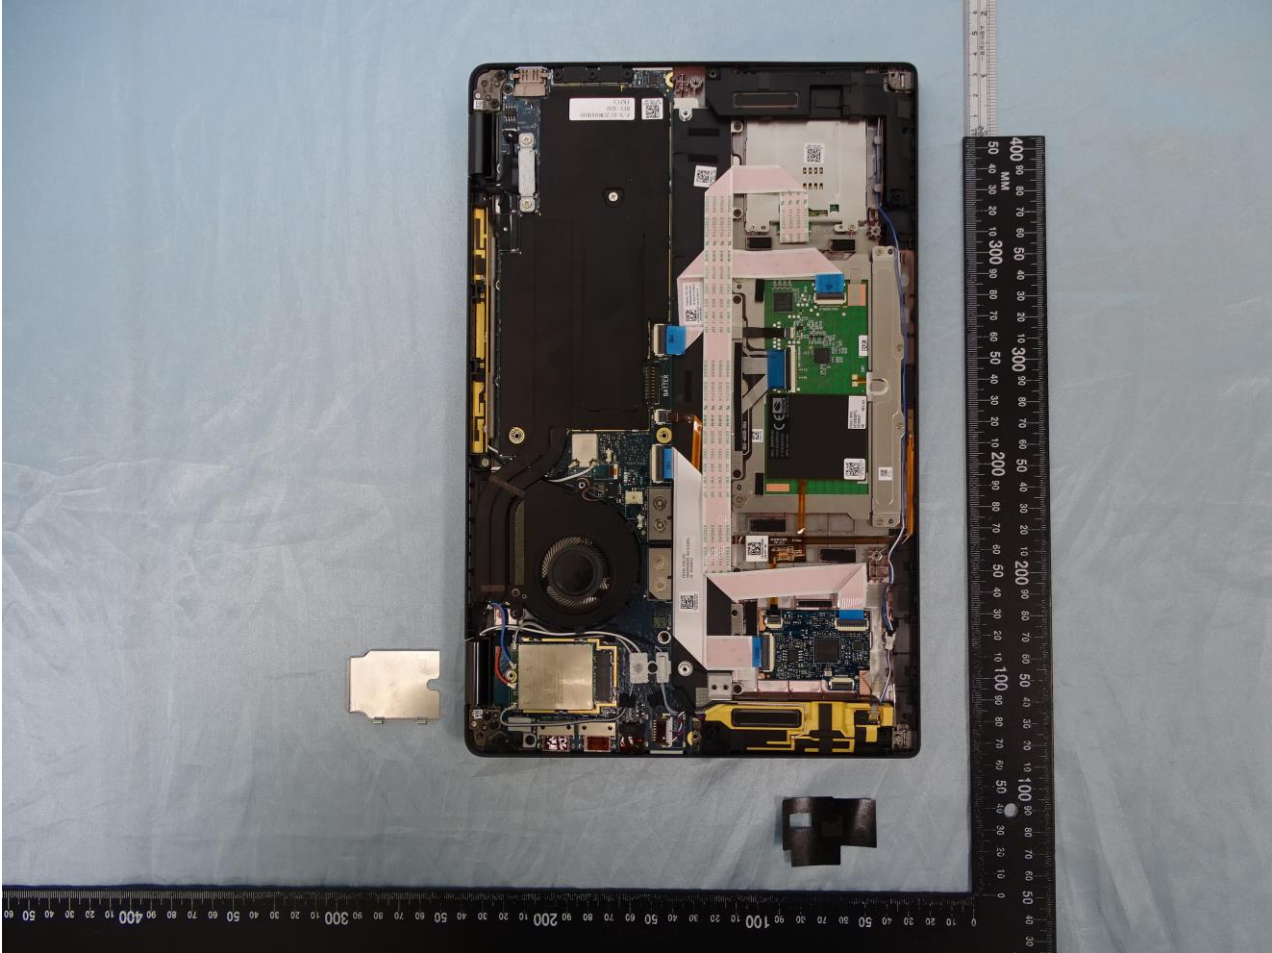

4. Internal Photograph of the Host

Host: Portable Computer (Brand Name: DELL / Model Name: P131G)

Host: Portable Computer (Brand Name: DELL / Model Name: P131G)

Host: Portable Computer (Brand Name: DELL / Model Name: P131G)

Host: Portable Computer (Brand Name: DELL / Model Name: P131G)

Host: Portable Computer (Brand Name: DELL / Model Name: P131G)

Host: Portable Computer (Brand Name: DELL / Model Name: P131G)

Host: Portable Computer (Brand Name: DELL / Model Name: P131G)

WWAN Main Antenna SPEED

Host: Portable Computer (Brand Name: DELL / Model Name: P131G)

WWAN Aux2/3 Antenna SPEED

Host: Portable Computer (Brand Name: DELL / Model Name: P131G)

Host: Portable Computer (Brand Name: DELL / Model Name: P131G)

WWAN Main Antenna WNC

Host: Portable Computer (Brand Name: DELL / Model Name: P131G)

WWAN Aux2/3 Antenna WNC

Host: Portable Computer (Brand Name: DELL / Model Name: P131G)

————THE END————