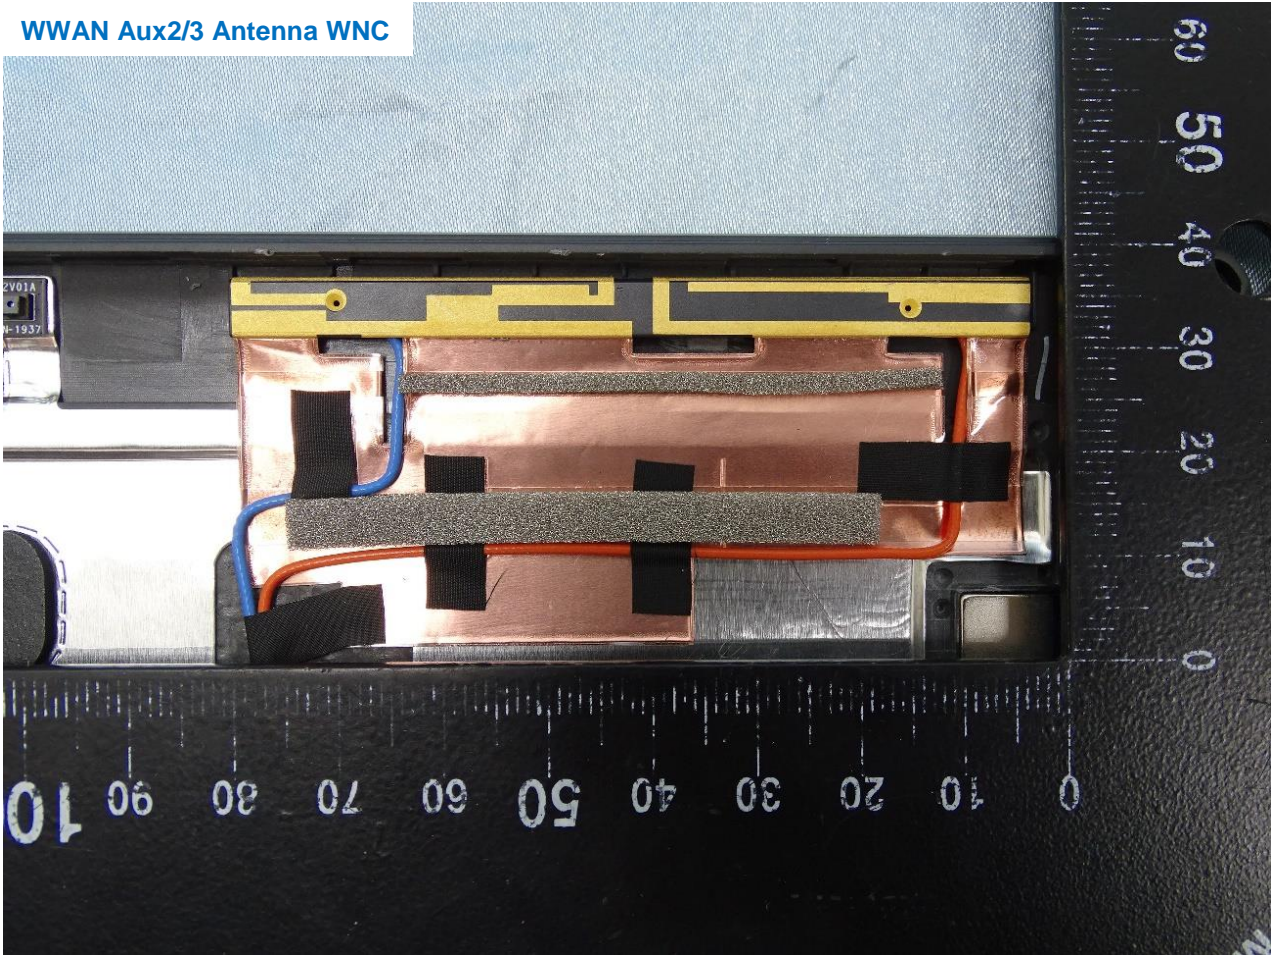

Host: Portable Computer (Brand Name: DELL / Model Name: P131G)

WWAN Aux2/3 Antenna WNC