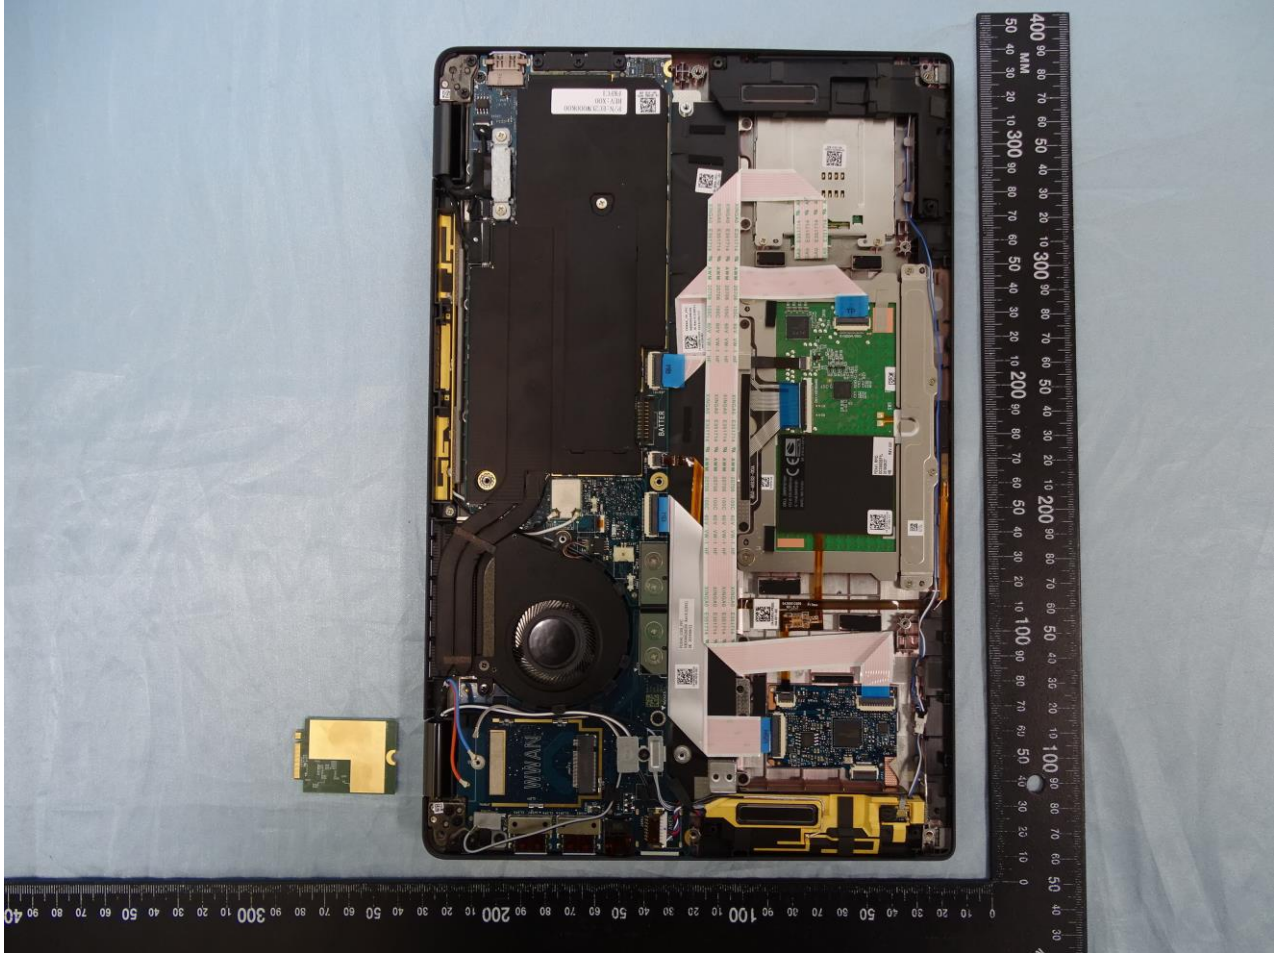

4. Internal Photograph of the Host

Host: Portable Computer (Brand Name: DELL / Model Name: P131G)

Host: Portable Computer (Brand Name: DELL / Model Name: P131G)

Host: Portable Computer (Brand Name: DELL / Model Name: P131G)

Host: Portable Computer (Brand Name: DELL / Model Name: P131G)

Host: Portable Computer (Brand Name: DELL / Model Name: P131G)

Host: Portable Computer (Brand Name: DELL / Model Name: P131G)

Host: Portable Computer (Brand Name: DELL / Model Name: P131G)

WWAN Main Antenna SPEED

Host: Portable Computer (Brand Name: DELL / Model Name: P131G)

WWAN Aux2/3 Antenna SPEED

Host: Portable Computer (Brand Name: DELL / Model Name: P131G)

Host: Portable Computer (Brand Name: DELL / Model Name: P131G)

WWAN Main Antenna WNC

Host: Portable Computer (Brand Name: DELL / Model Name: P131G)

WWAN Aux2/3 Antenna WNC

Host: Portable Computer (Brand Name: DELL / Model Name: P131G)

————THE END————