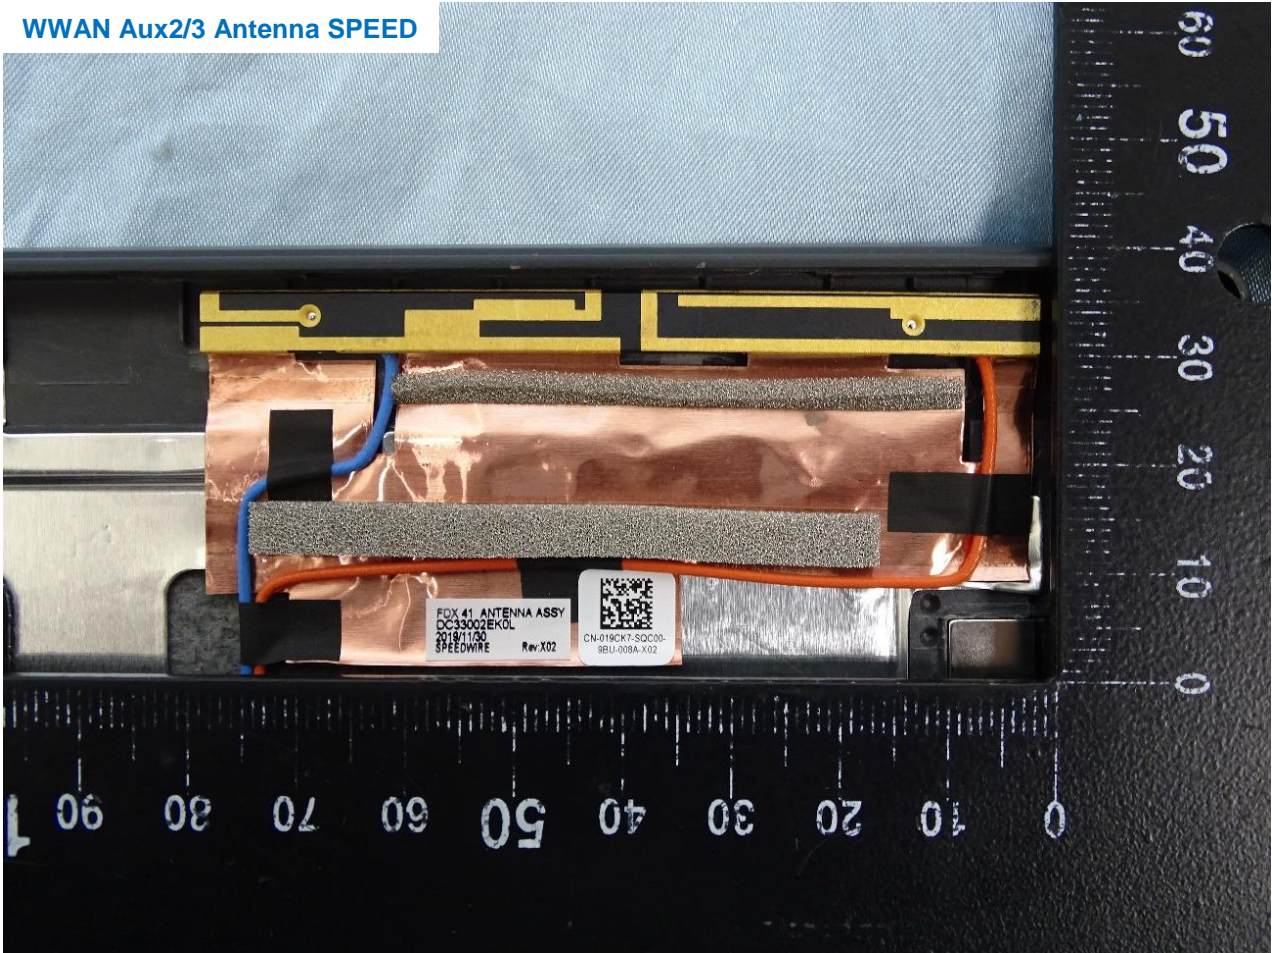

WWAN Main Antenna SPEED

Host: Portable Computer (Brand Name: DELL / Model Name: P131G)

WWAN Aux2/3 Antenna SPEED

Host: Portable Computer (Brand Name: DELL / Model Name: P131G)

Host: Portable Computer (Brand Name: DELL / Model Name: P131G)