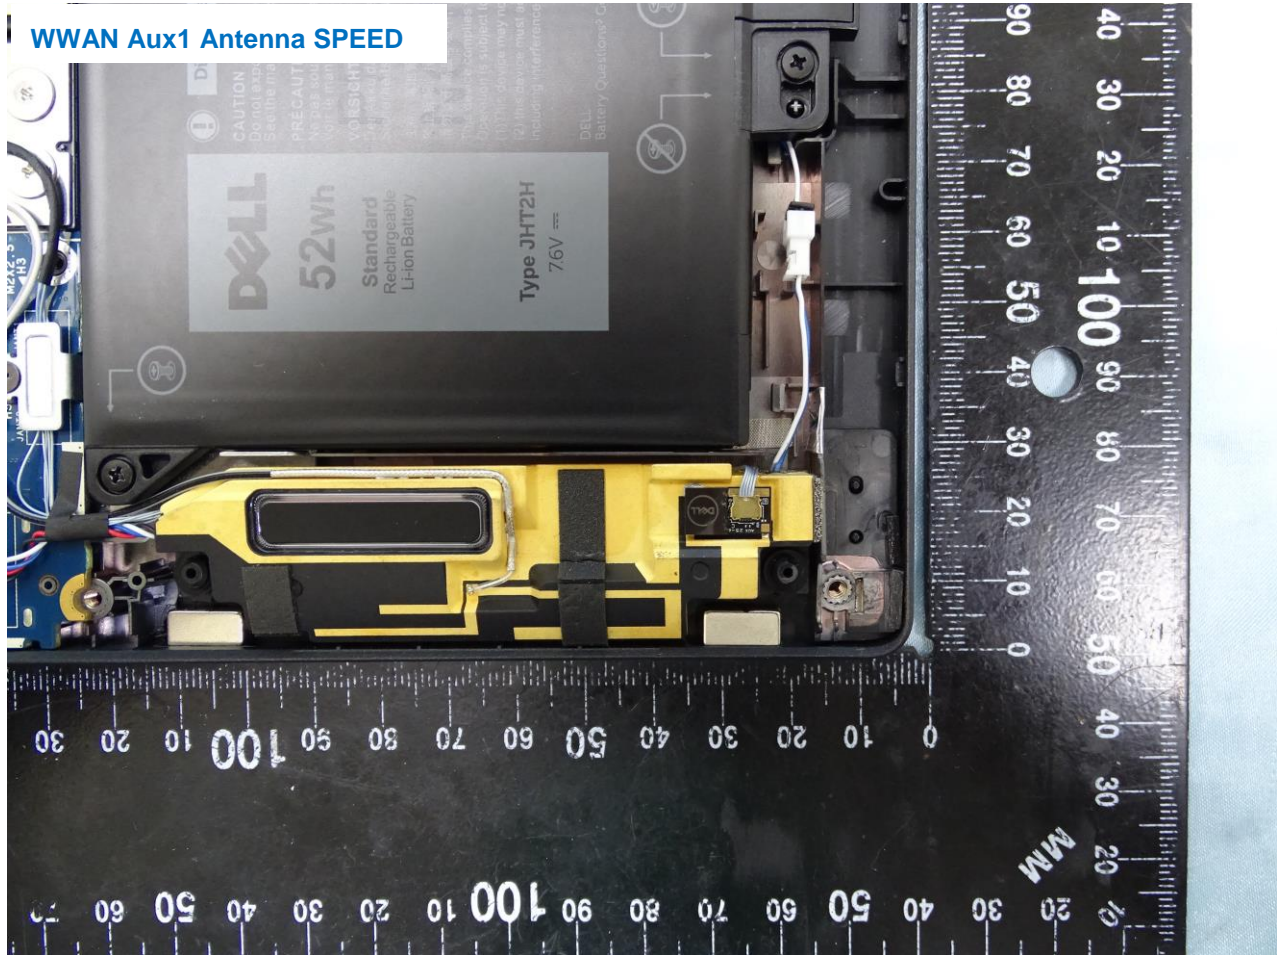

WWAN Main Antenna SPEED

Host: Portable Computer (Brand Name: DELL / Model Name: P131G)

WWAN Aux2/3 Antenna SPEED

Host: Portable Computer (Brand Name: DELL / Model Name: P131G)

Host: Portable Computer (Brand Name: DELL / Model Name: P131G)