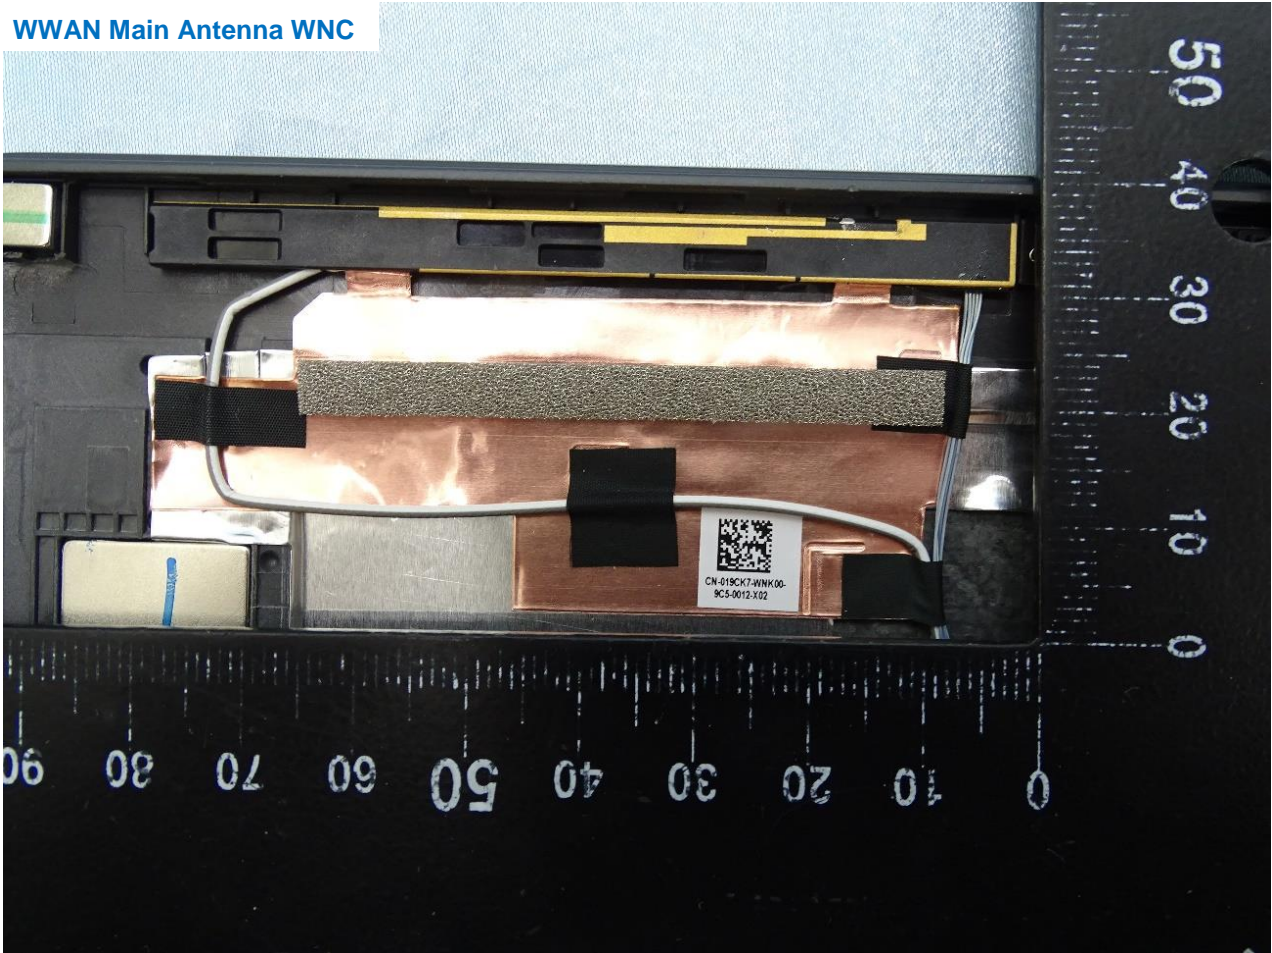

Host: Portable Computer (Brand Name: DELL / Model Name: P131G)

WWAN Main Antenna WNC