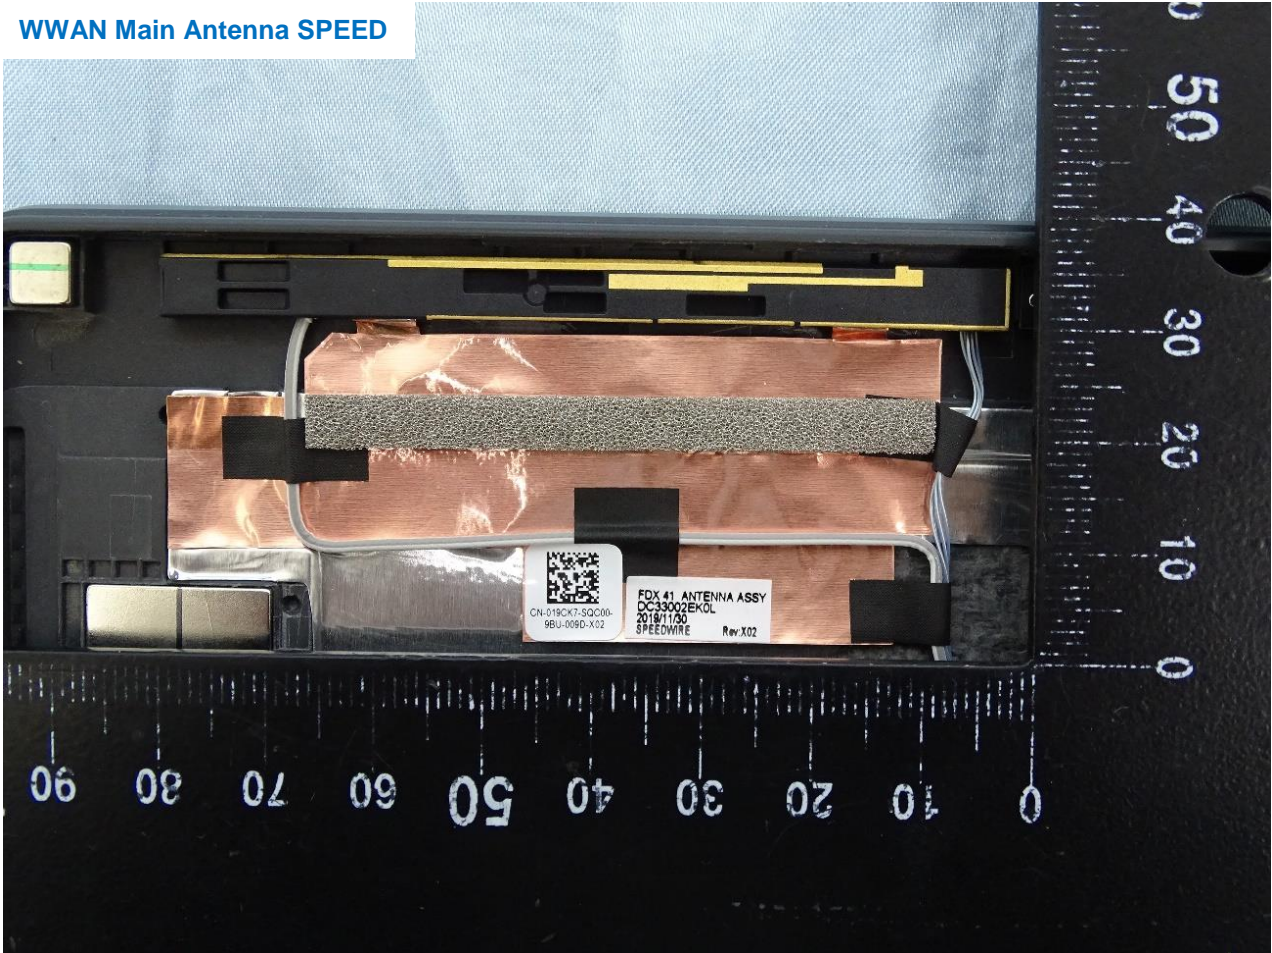

WWAN Main Antenna SPEED

Host: Portable Computer (Brand Name: DELL / Model Name: P131G)

WWAN Aux2/3 Antenna SPEED

Host: Portable Computer (Brand Name: DELL / Model Name: P131G)

Host: Portable Computer (Brand Name: DELL / Model Name: P131G)