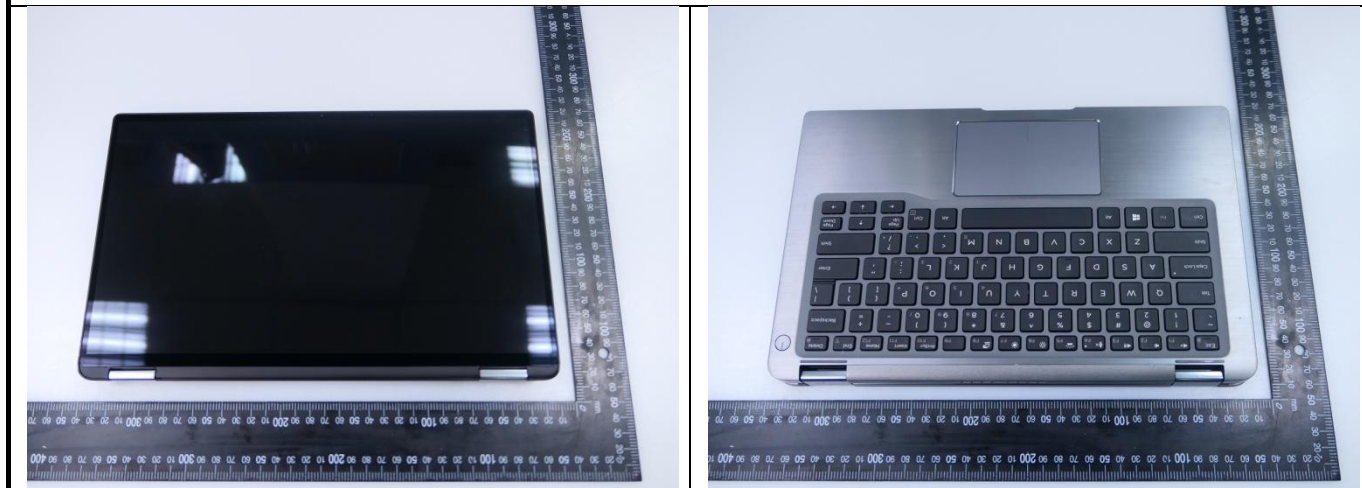

<Photographs of EUT>

Tablet PC Mode

Laptop PC Mode

<Photographs of SAR Setup>

Tablet PC Mode

# FCC SAR Test Report

Body - Bottom Side of EUT at 14 mm

## Laptop PC Mode

Body - Bottom of EUT at 0 mm