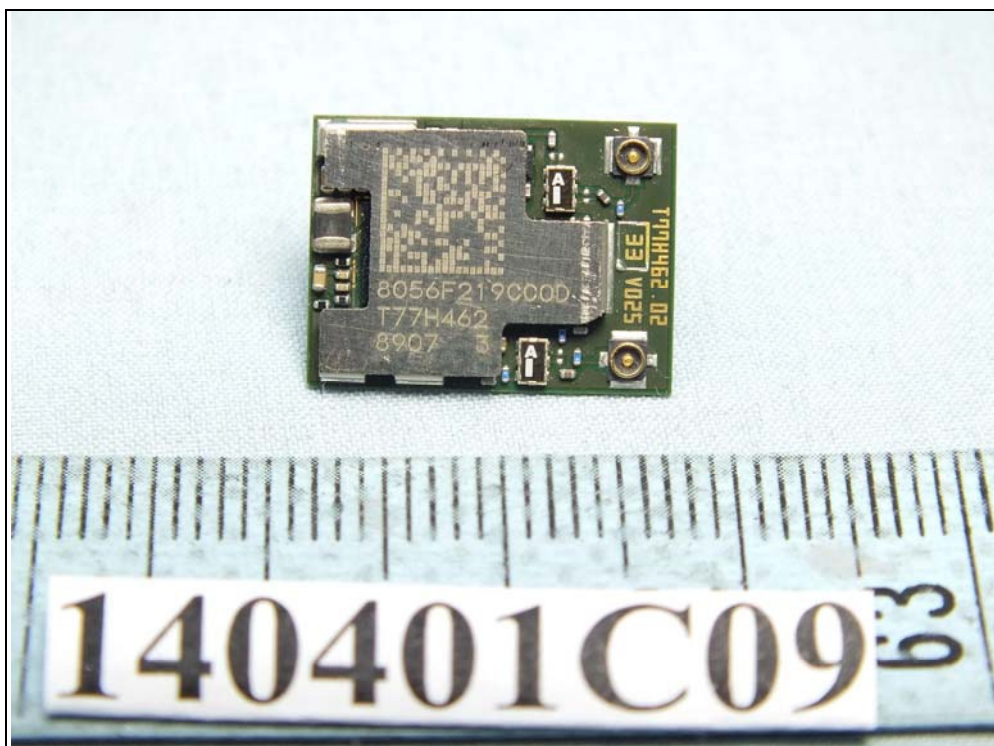

CONSTRUCTION PHOTOS OF EUT

Antenna Set 1 (Brand : Foxconn , Model No.: T77H462)

Antenna Set 2 (Brand : WNC , Model No.: DC33001GL00)

Antenna Set 3 (Brand : WNC , Model No.: DC33001GL10)

Antenna Set 4 (Manufacturer: LUXSHARE-ICT Co., Ltd
P/N: Chain (0): LA22RF754-1H / Chain (1): LA22RF755-1H)

Antenna Set 5 (Manufacturer: LUXSHARE-ICT Co., Ltd
P/N: Chain (0): LA22RF764-1H / Chain (1): LA22RF765-1H)

Antenna Set 6 (Brand: WNC / P/N: Chain (0): 1415-04LN000)

Antenna Set 6 (Brand: WNC / P/N: Chain (1): P/N:1415-04LP000)