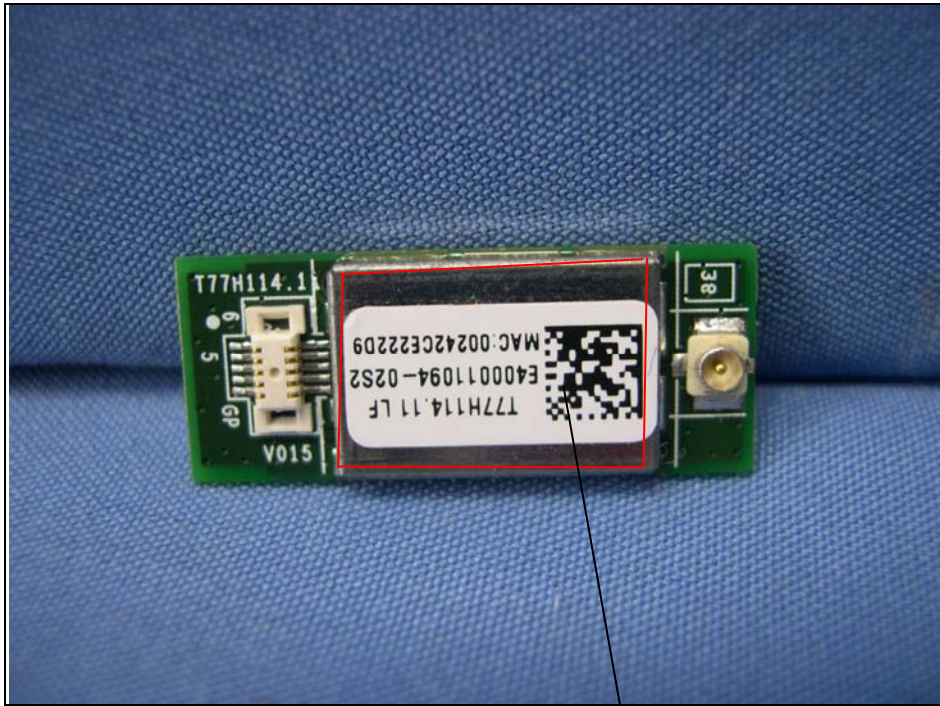

FCC LABEL LOCATION

The label will be permanently affixed at a conspicuous location on the device.

Label

(Fig. 1) FCC ID: MCLT77H114