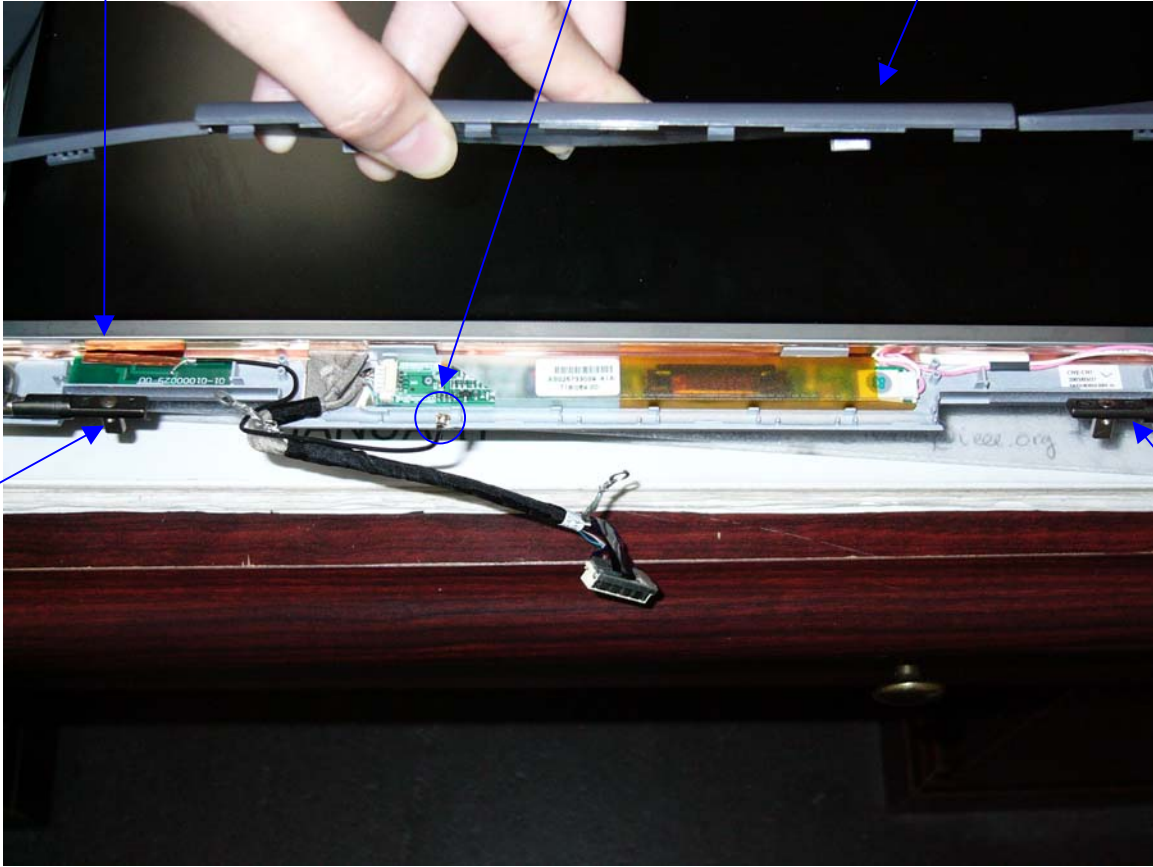

Left Antenna Next to Left Display Hinge

BT Antenna

Connectors of Rear Panel

BT Module

View Shown is from Lap or Bottom Side

Left Antenna

Left Antenna Connector

Display

Display Hinge

Display Hinge & Right
Antenna Location