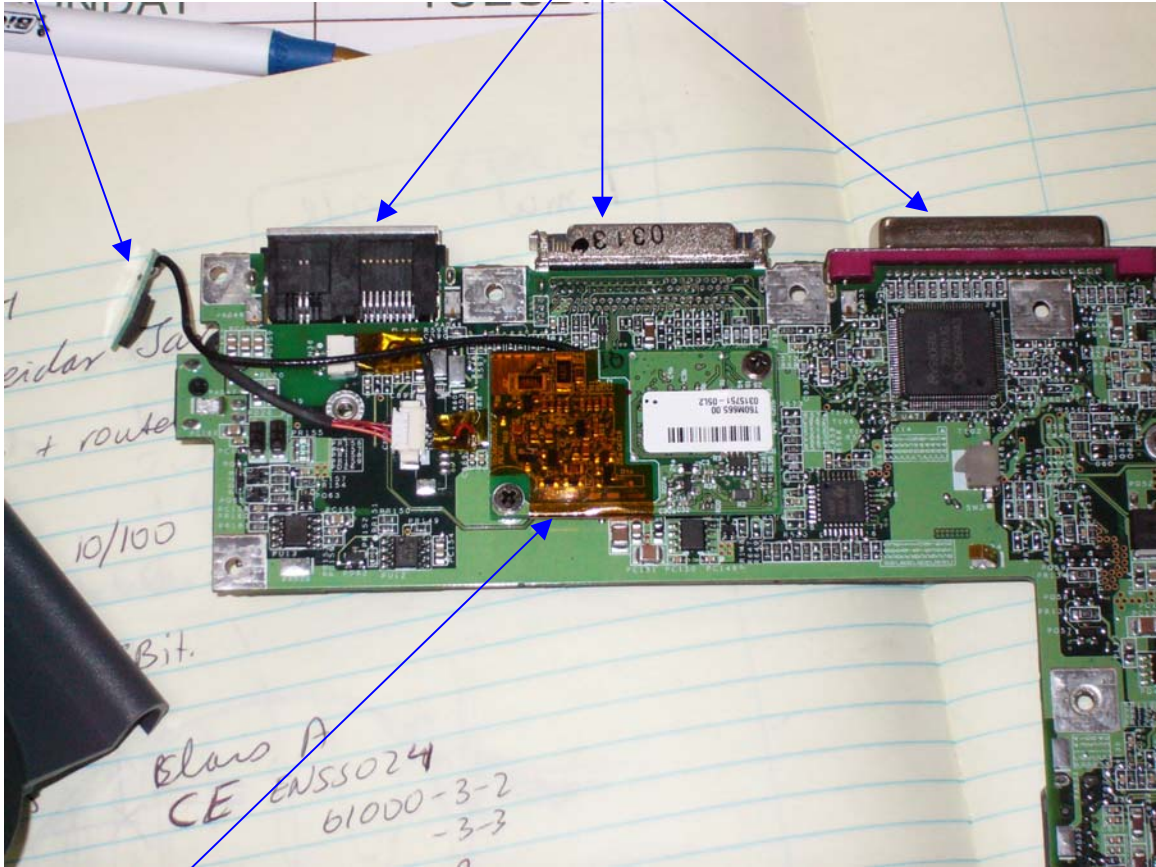

Left Antenna Next to Left Display Hinge

BT Antenna

Connectors of Rear Panel

BT Module

View Shown is from Lap or Bottom Side

Left Antenna

Left Antenna Connector

Display

Display Hinge

Display Hinge & Right
Antenna Location