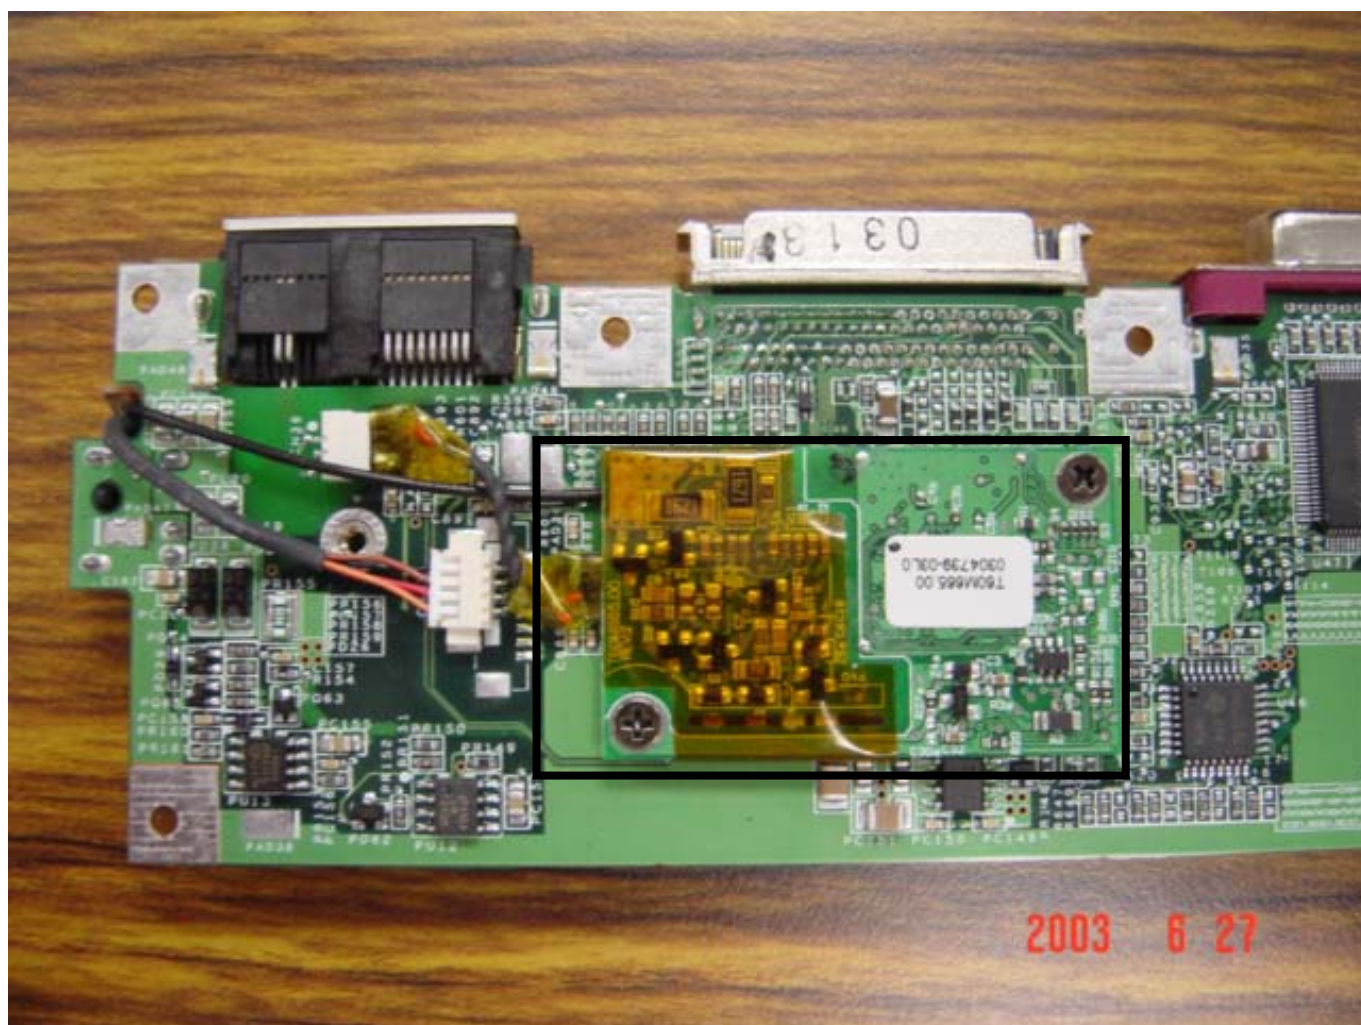

1. EUT PHOTOS (Model: ZI1/ZI2)

Front side

Rear side

A. Main Antenna (Wireless LAN)

B. Wireless LAN card

C. Aux Antenna (Wireless LAN)

D. Bluetooth Antenna

## E .Bluetooth module

The distance is 250mm from main antenna to aux antenna. ----- →(Wireless Antenna)

The distance is 315mm from wireless of main antenna to Bluetooth antenna

The distance is 80mm from aux antenna to Bluetooth antenna

## Dimensions