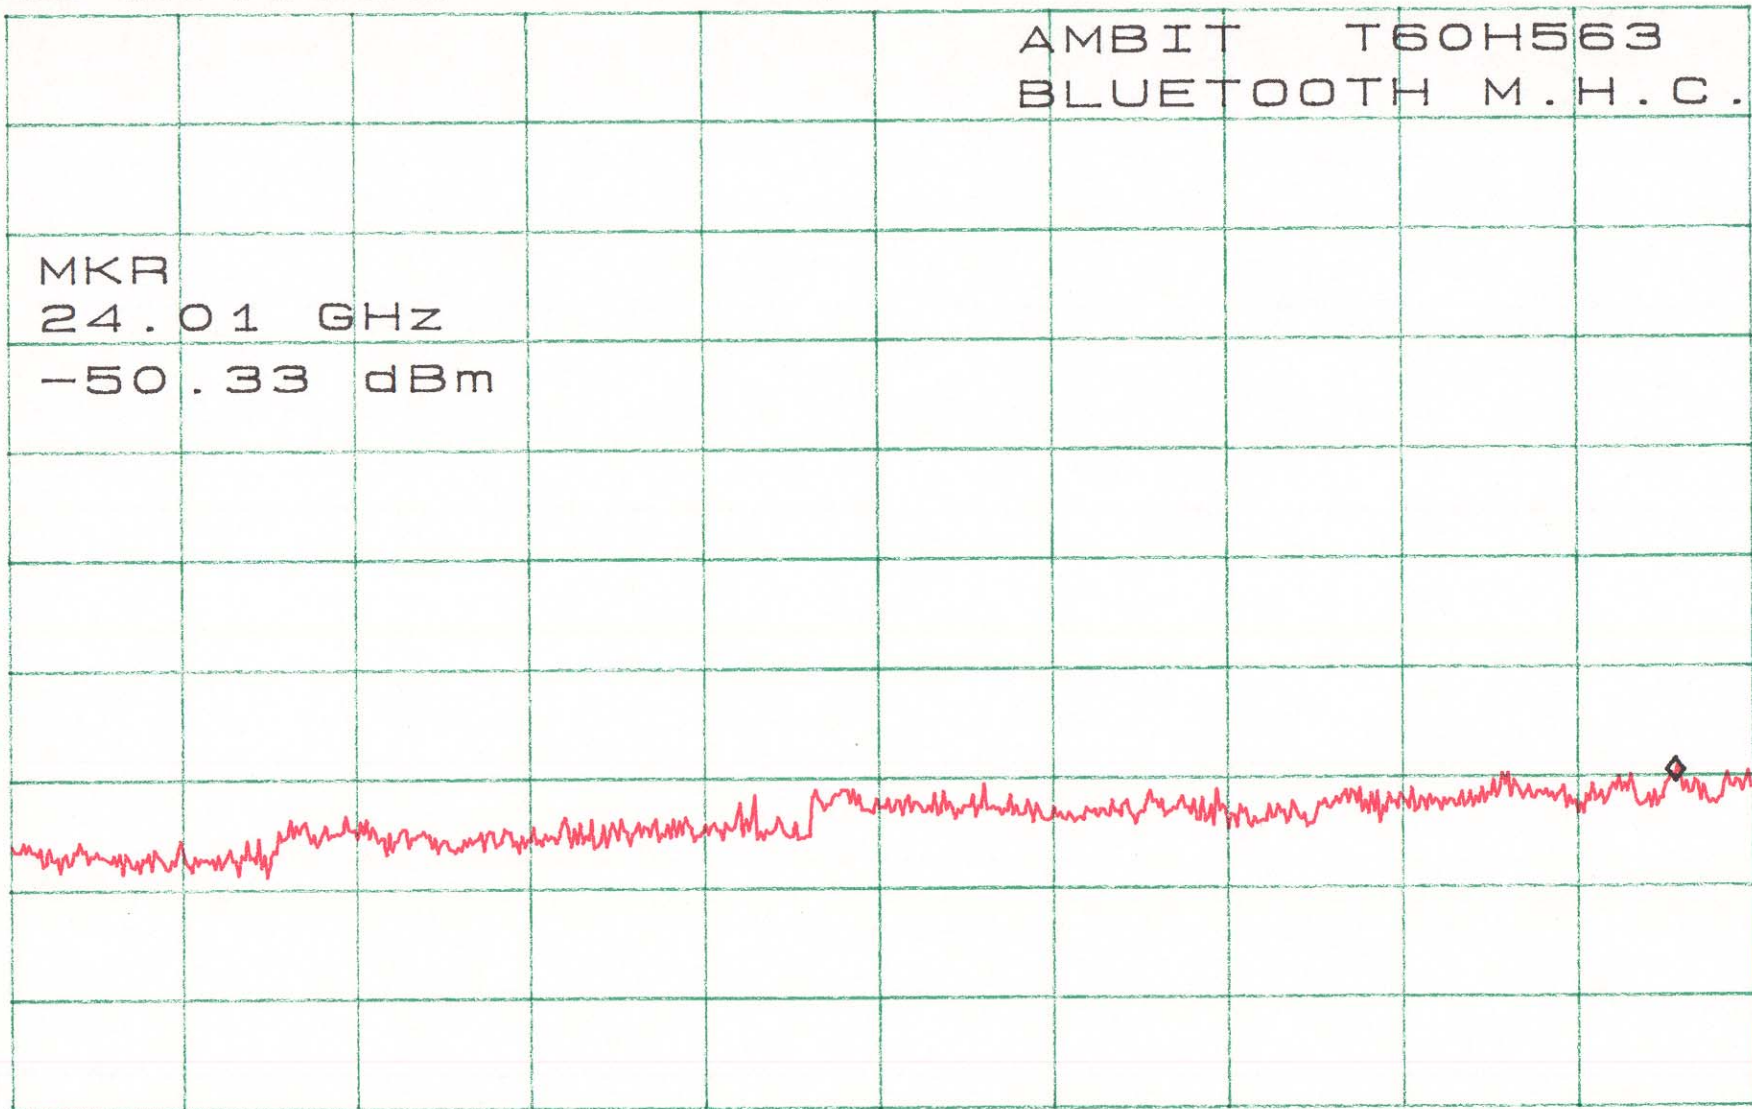

*SWP 5.50sec

ATTEN 30dB
RL 20.0dBm

10dB/

MKR -50.33dBm
24.01GHz

AMBIT T60H563
BLUETOOTH M.H.C.

MKR
24.01 GHz
-50.33 dBm

START 3.00GHz

STOP 25.00GHz