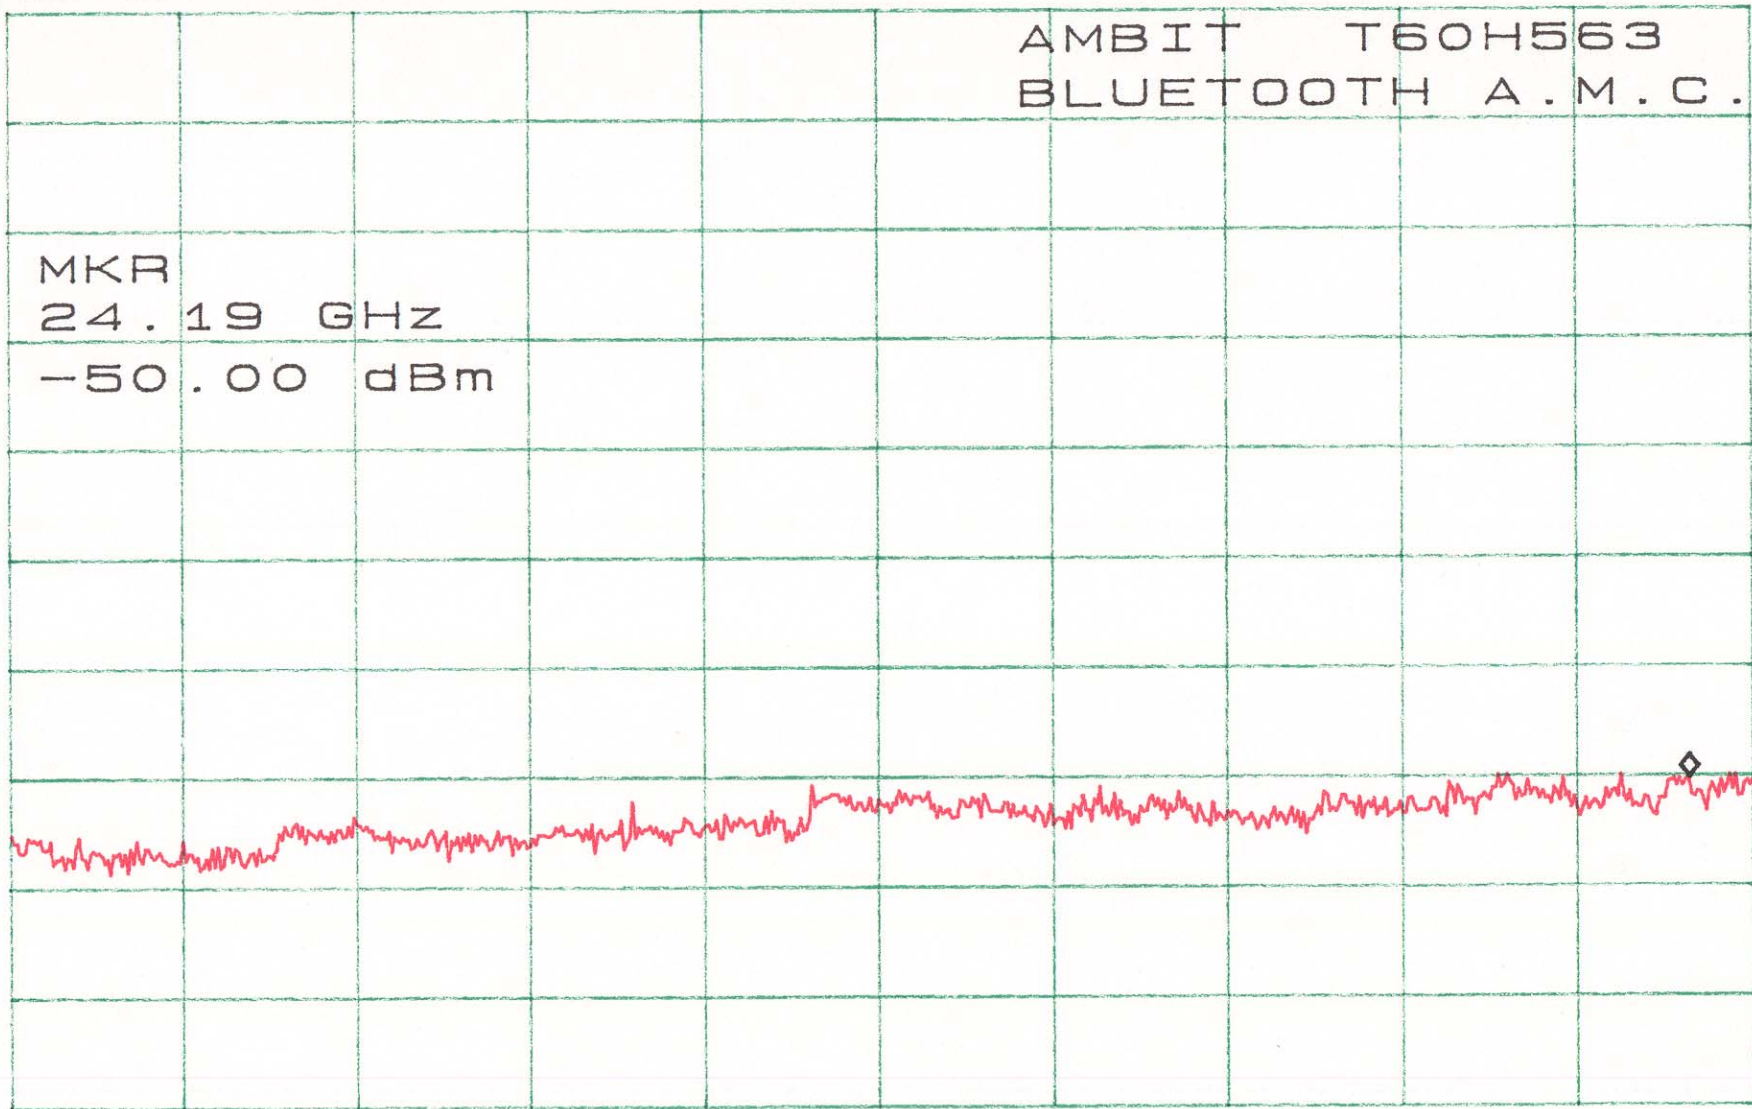

ATTEN 30dB
RL 20.0dBm

10dB/

MKR -50.00dBm
24.19GHz

AMBIT T60H563
BLUETOOTH A.M.C.

MKR
24.19 GHz
-50.00 dBm

START 3.00GHz

STOP 25.00GHz

*RBW 100kHz

VBW 100kHz

*SWP 5.50sec