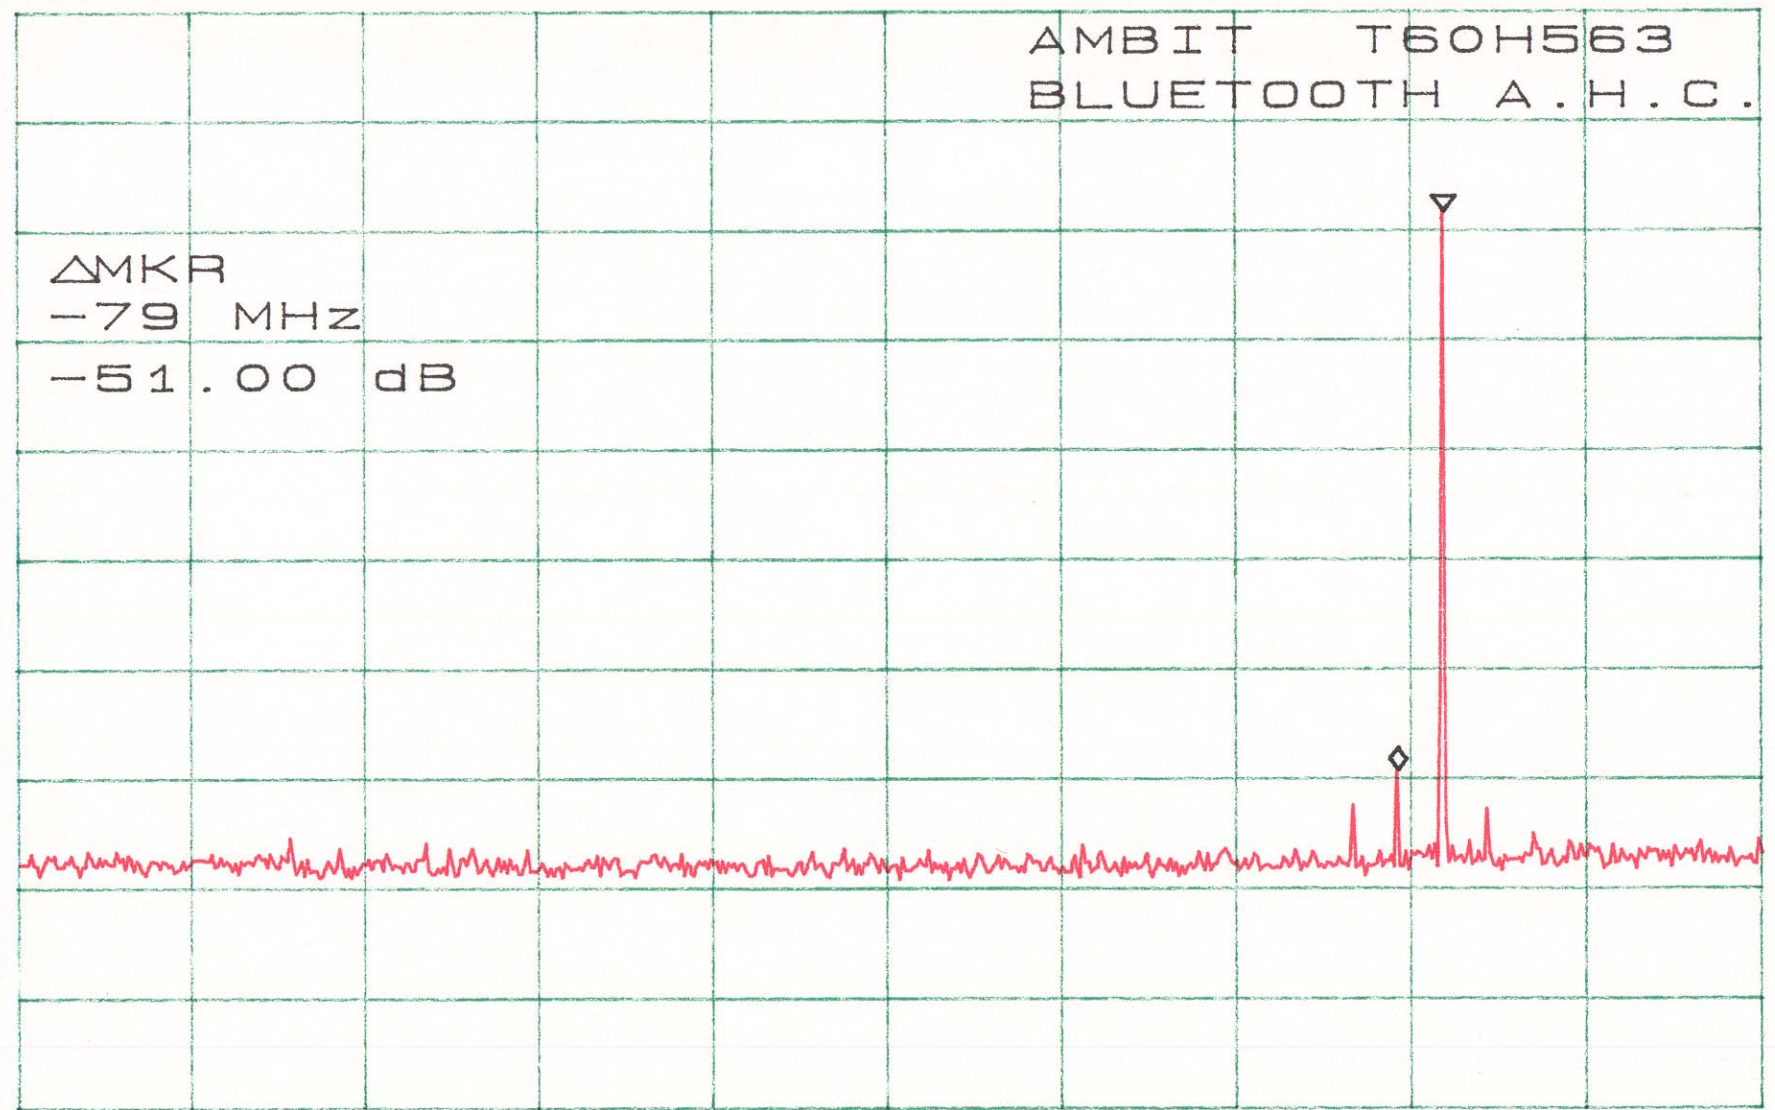

ATTEN 30dB
RL 20.0dBm

10dB/

Δ MKR -51.00dB
-79MHz

AMBIT T60H563
BLUETOOTH A.H.C.

Δ MKR
-79 MHz
-51.00 dB

START 30MHz

STOP 3.000GHz

*RBW 100kHz

VBW 100kHz

*SWP 5.50sec