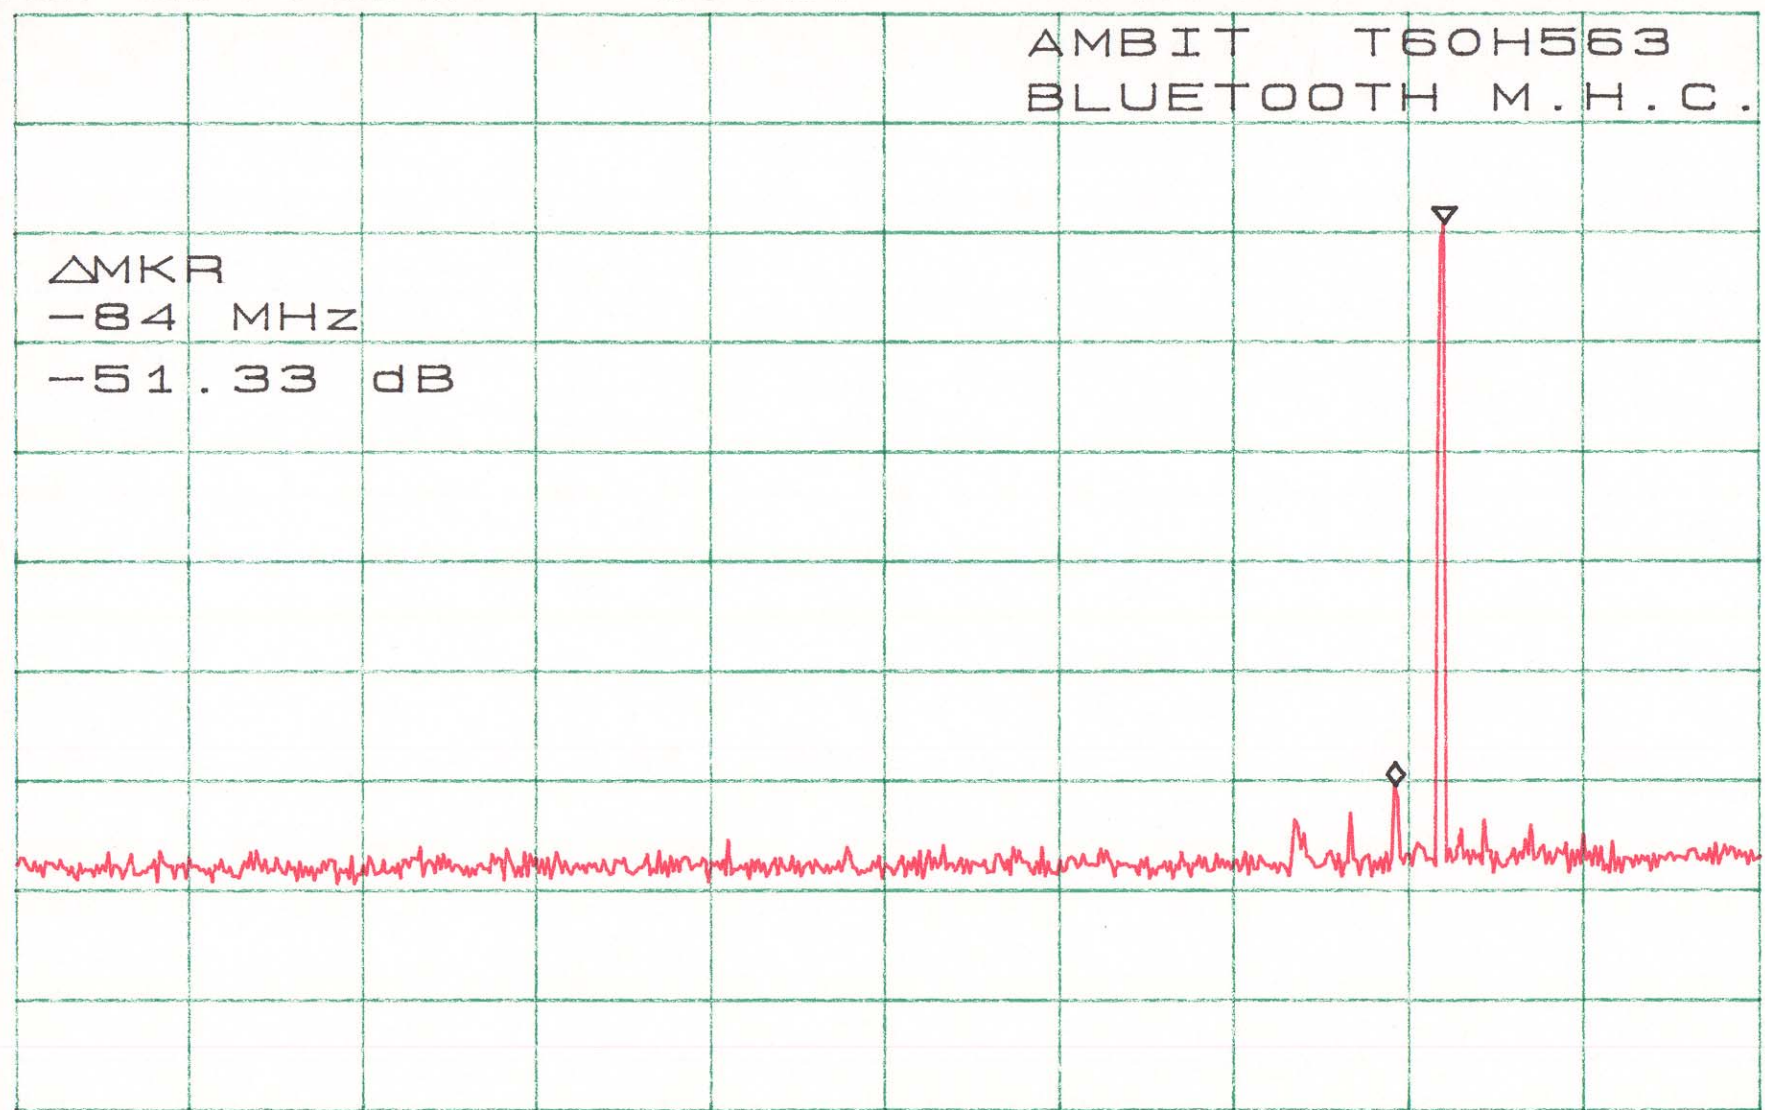

ATTEN 30dB
RL 20.0dBm

10dB/

Δ MKR -51.33dB
-84MHz

AMBIT T60H563
BLUETOOTH M.H.C.

START 30MHz

STOP 3.000GHz

*RBW 100kHz

VBW 100kHz

*SWP 5.50sec