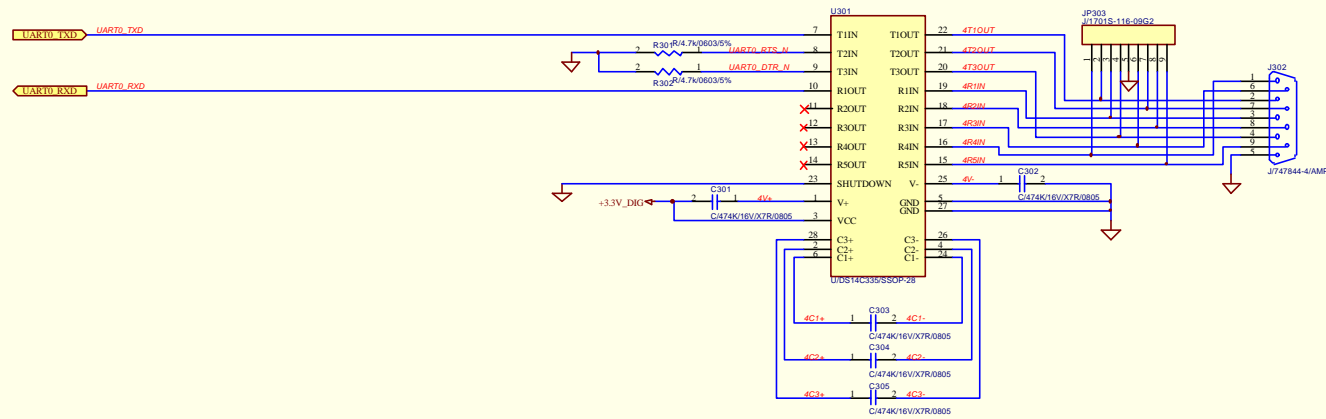

Title		
Size	Number	Revision
Creed C		
Date:	B.Anc-2000	Sheet of
File:	D:\1181\3SHEET 2.SCH	Drawn By:

Title	Number	Revision
Size	Creed C	
Date: 10-Aug-2000	Sheet of	Drawn By
File: D:\181\1\SHEET 4.SCH		

UART(CHANNEL 0)

Title		Revision	
Size	Number		
Creed C		Drawn By	
Date:	08-Aug-2000	Sheet of	
File:	D:\1181\3SHEET_4SCH	4 of 4	

Title		
Size	Number	Revision
Cread C		
Date:	B.Anc.2000	Sheet of
File:	D:\1181\3SHEET_3SCH	Drawn By

Title		
Size	Number	Revision
Creed C		
Date: B.Anc.2000		Sheet of
File: D:\181\1\SHEET_6.SCH		Drawn By

Title			Revision
Size	Number		
Creed C			
Date:	B.Anc.2000	Sheet of	
File:	D:\1181\SHEET\7SCH	Drawn By	