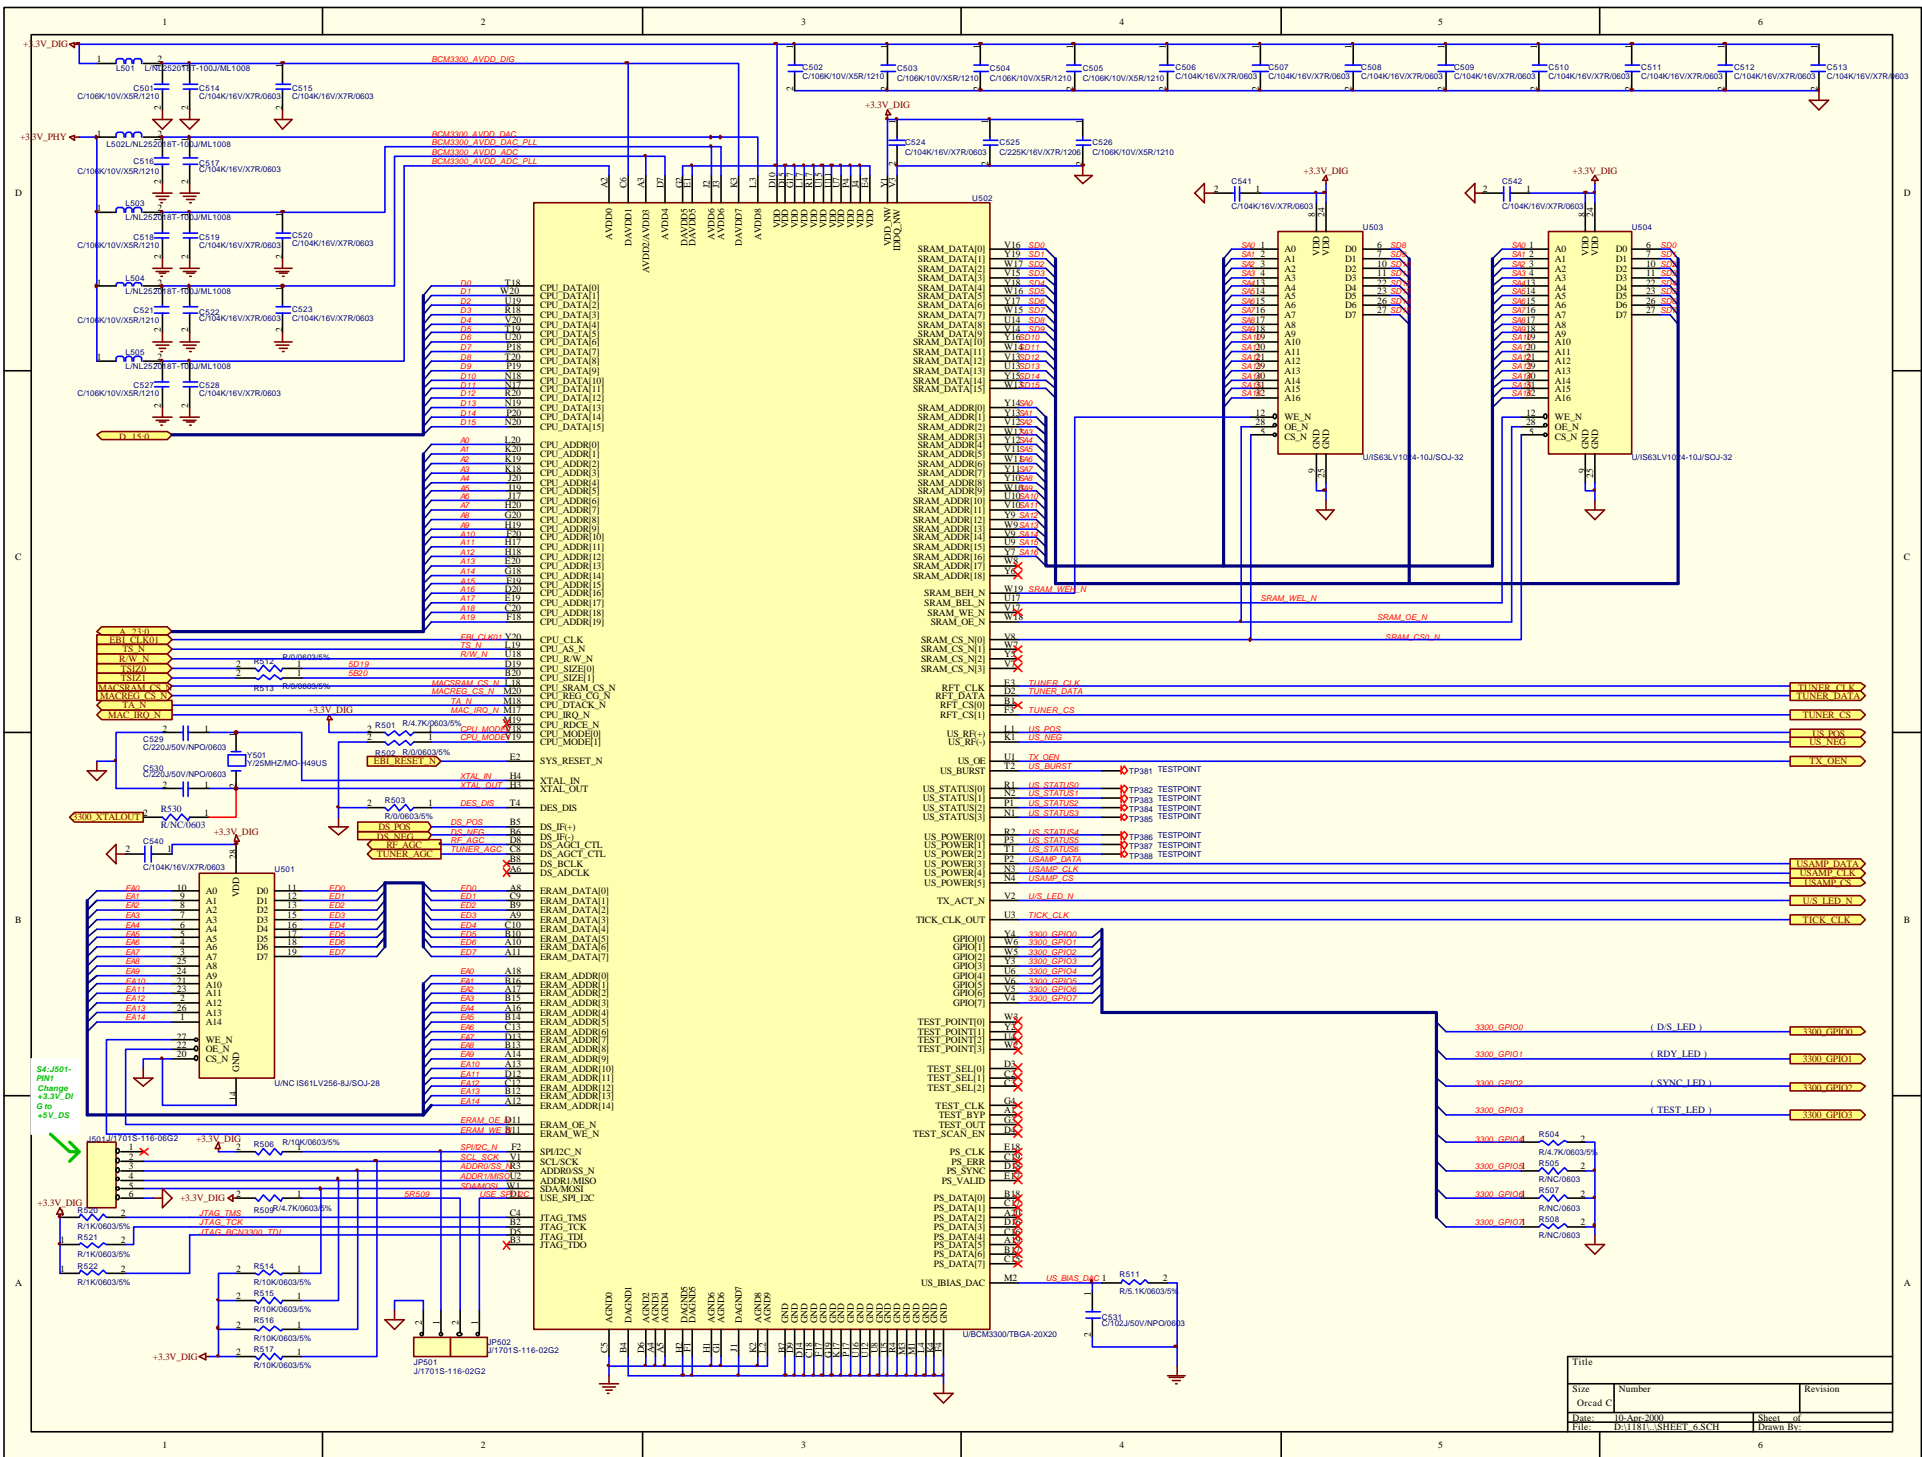

Title		
Size	Number	Revision
Creed C		
Date:	B.Anc-2000	Sheet of
File:	D:\1181\3SHEET 2.SCH	Drawn By:

Title	Number	Revision
Size	Creed C	
Date: 10-Aug-2000	Sheet of	Drawn By
File: D:\181\1\SHEET 4.SCH		

UART(CHANNEL 0)

Title		Revision	
Size	Number		
Creed C		Drawn By	
Date:	08-Aug-2000	Sheet of	
File:	D:\1181\3SHEET_4SCH	4 of 4	

Title		
Size	Number	Revision
Cread C		
Date:	B.Anc.2000	Sheet of
File:	D:\1181\3SHEET_3SCH	Drawn By

Title		
Size	Number	Revision
Creed C		
Date: B.Anc.2000		Sheet of
File: D:\181\1\SHEET_6.SCH		Drawn By

Title			Revision
Size	Number		
Creed C			
Date:	B.Anc.2000	Sheet of	
File:	D:\1181\SHEET\7SCH	Drawn By	