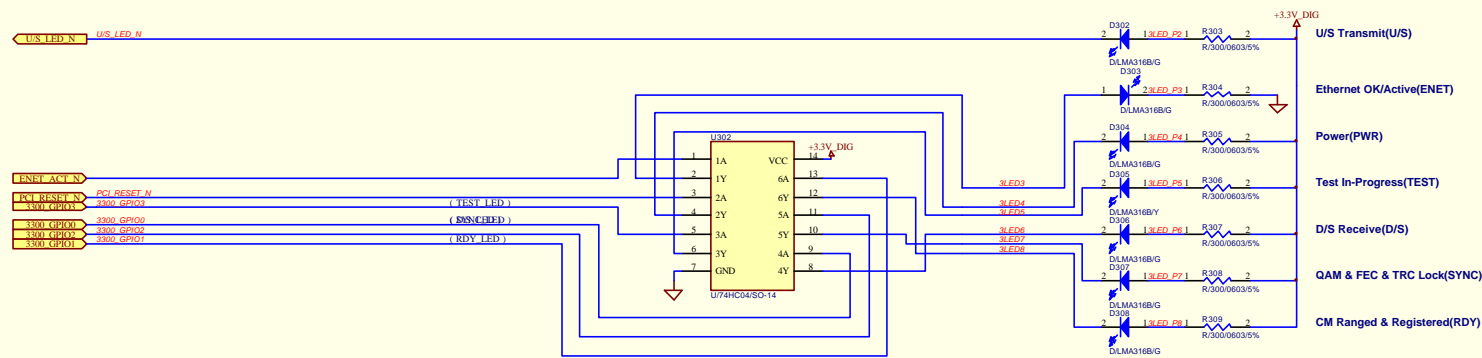

UART(CHANNEL 0)

Title		Revision	
Size	Number		
Creed C		Drawn By	
Date:	08-Aug-2000	Sheet of	
File:	D:\1181\3SHEET_4SCH	4 of 4	

Title		
Size	Number	Revision
Cread C		
Date:	B.Anc.2000	Sheet of
File:	D:\1181\3SHEET_3SCH	Drawn By

Title		
Size	Number	Revision
Creed C		
Date: B.Anc.2000		Sheet of
File: D:\181\1\SHEET_6.SCH		Drawn By

Title			Revision
Size	Number		
Creed C			
Date:	B.Anc.2000	Sheet of	
File:	D:\1181\SHEET\7SCH	Drawn By	