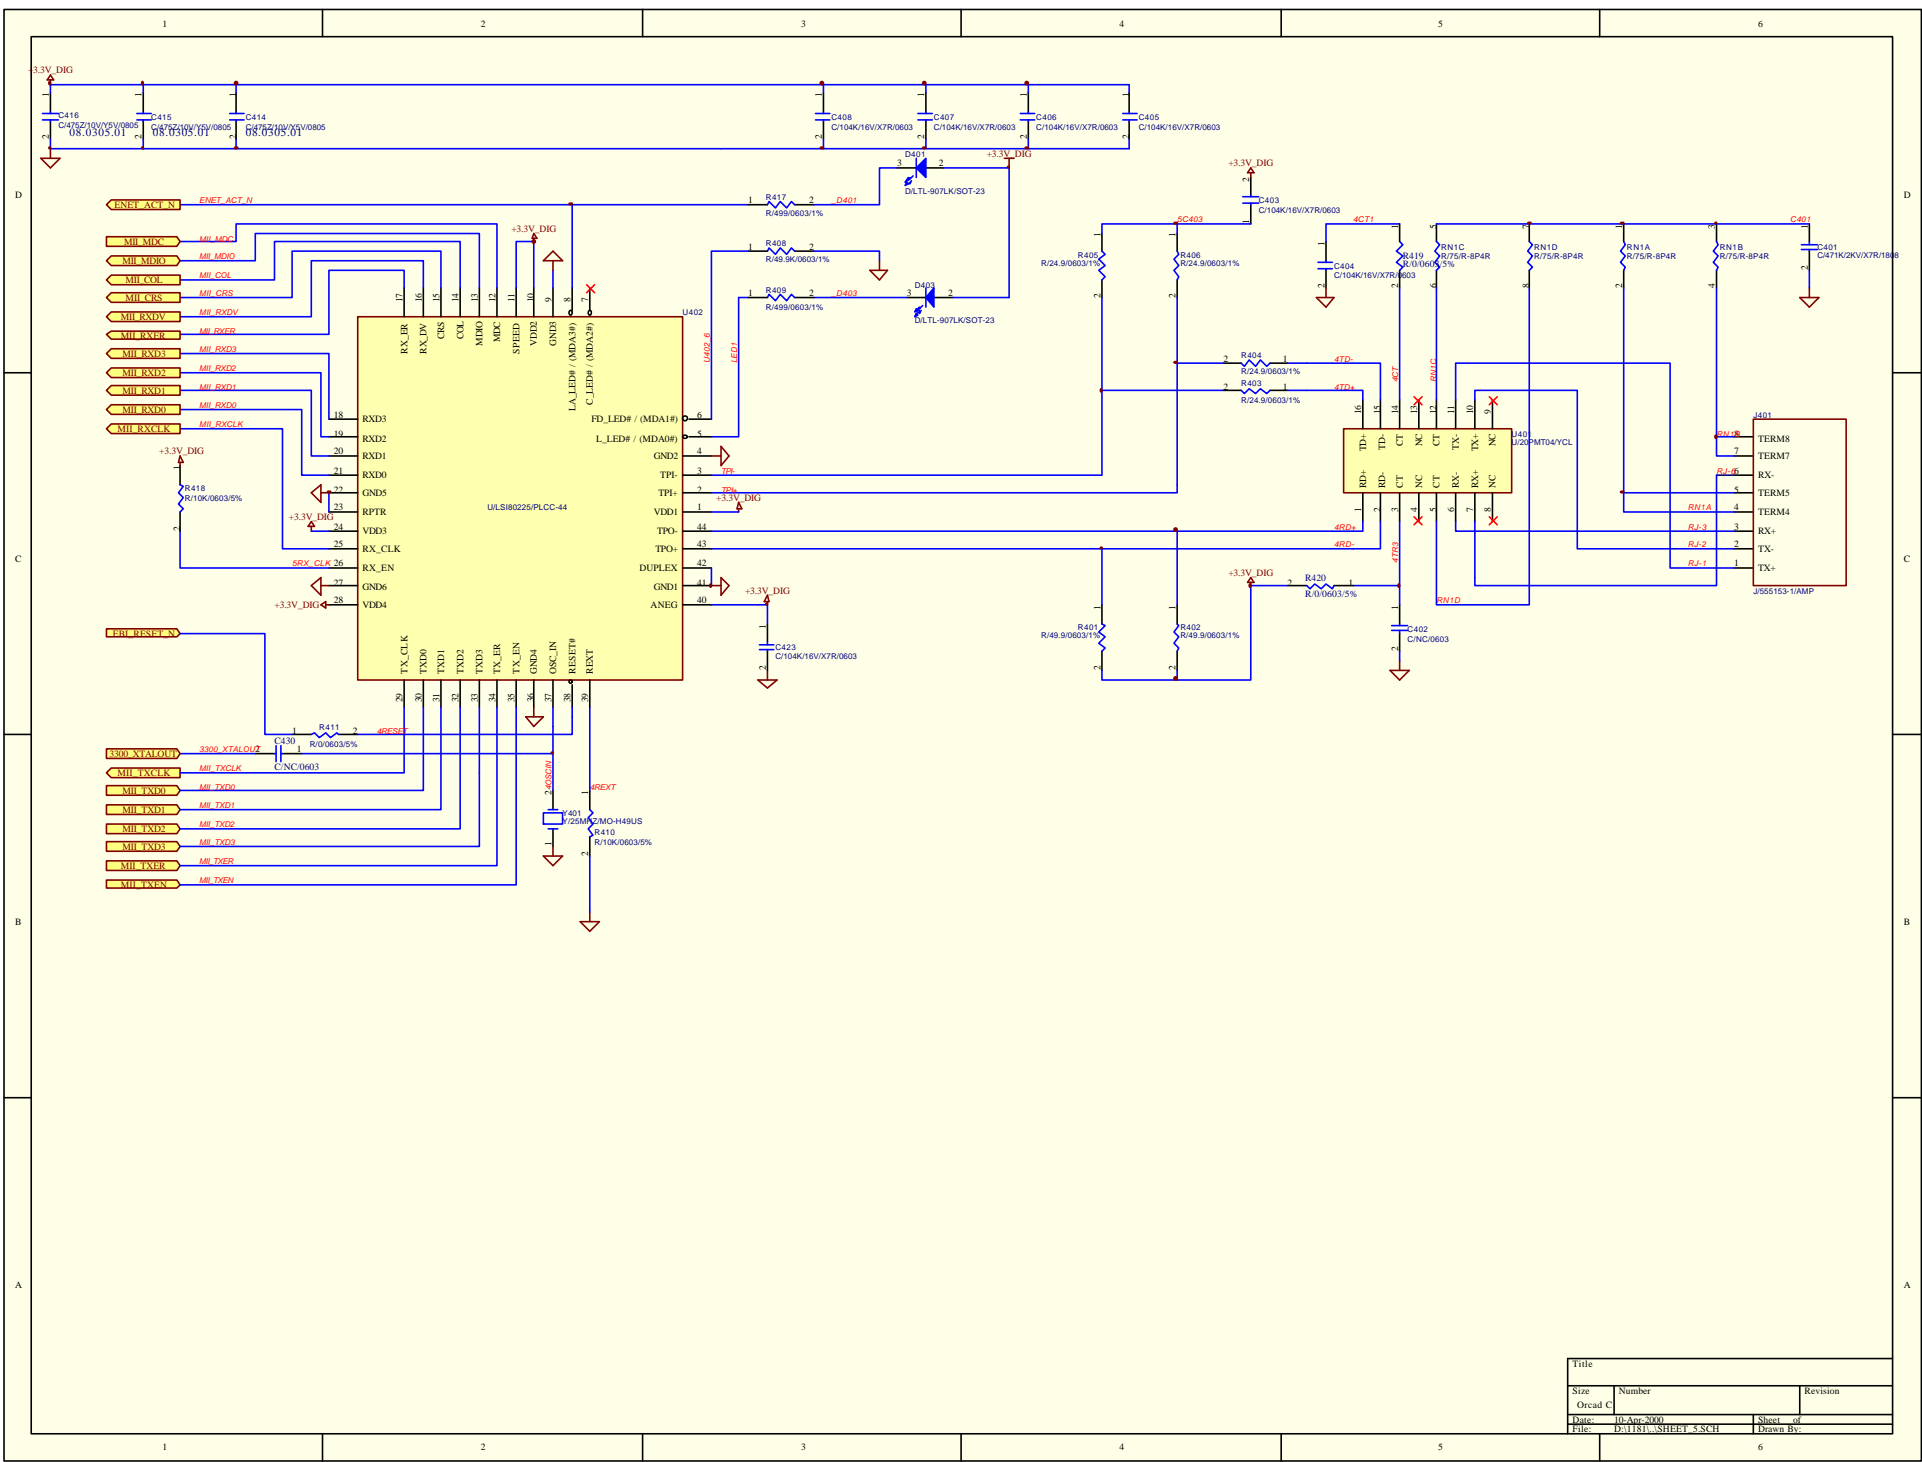

Title		
Size	Number	Revision
Creed C		
Date:	B.Anc-2000	Sheet of
File:	D:\1181\3SHEET 2.SCH	Drawn By:

Title	Number	Revision
Size	Creed C	
Date: 10-Aug-2000	Sheet of	Drawn By
File: D:\181\1\SHEET 4.SCH		

UART(CHANNEL 0)

Title		Revision	
Size	Number		
Creed C		Drawn By	
Date:	08-Aug-2000	Sheet of	
File:	D:\1181\3SHEET_4SCH	4 of 4	

Title		
Size	Number	Revision
Cread C		
Date:	B.Anc.2000	Sheet of
File:	D:\1181\3SHEET_3SCH	Drawn By

Title		
Size	Number	Revision
Creed C		
Date: B.Anc.2000		Sheet of
File: D:\181\1\SHEET_6.SCH		Drawn By

Title			Revision
Size	Number		
Creed C			
Date:	B.Anc.2000	Sheet of	
File:	D:\1181\SHEET\7SCH	Drawn By	