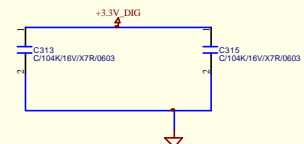

UART(CHANNEL 0)

Title		Revision	
Size	Number		
Creed C		Drawn By	
Date:	08-Aug-2000	Sheet of	
File:	D:\1181\3SHEET_4SCH	4 of 4	

Title		
Size	Number	Revision
Cread C		
Date:	B.Anc.2000	Sheet of
File:	D:\1181\3SHEET_3SCH	Drawn By

Title		
Size	Number	Revision
Creed C		
Date: B.Anc.2000		Sheet of
File: D:\181\1\SHEET_6.SCH		Drawn By

Title			Revision
Size	Number		
Creed C			
Date:	B.Anc.2000	Sheet of	
File:	D:\1181\SHEET\7SCH	Drawn By	