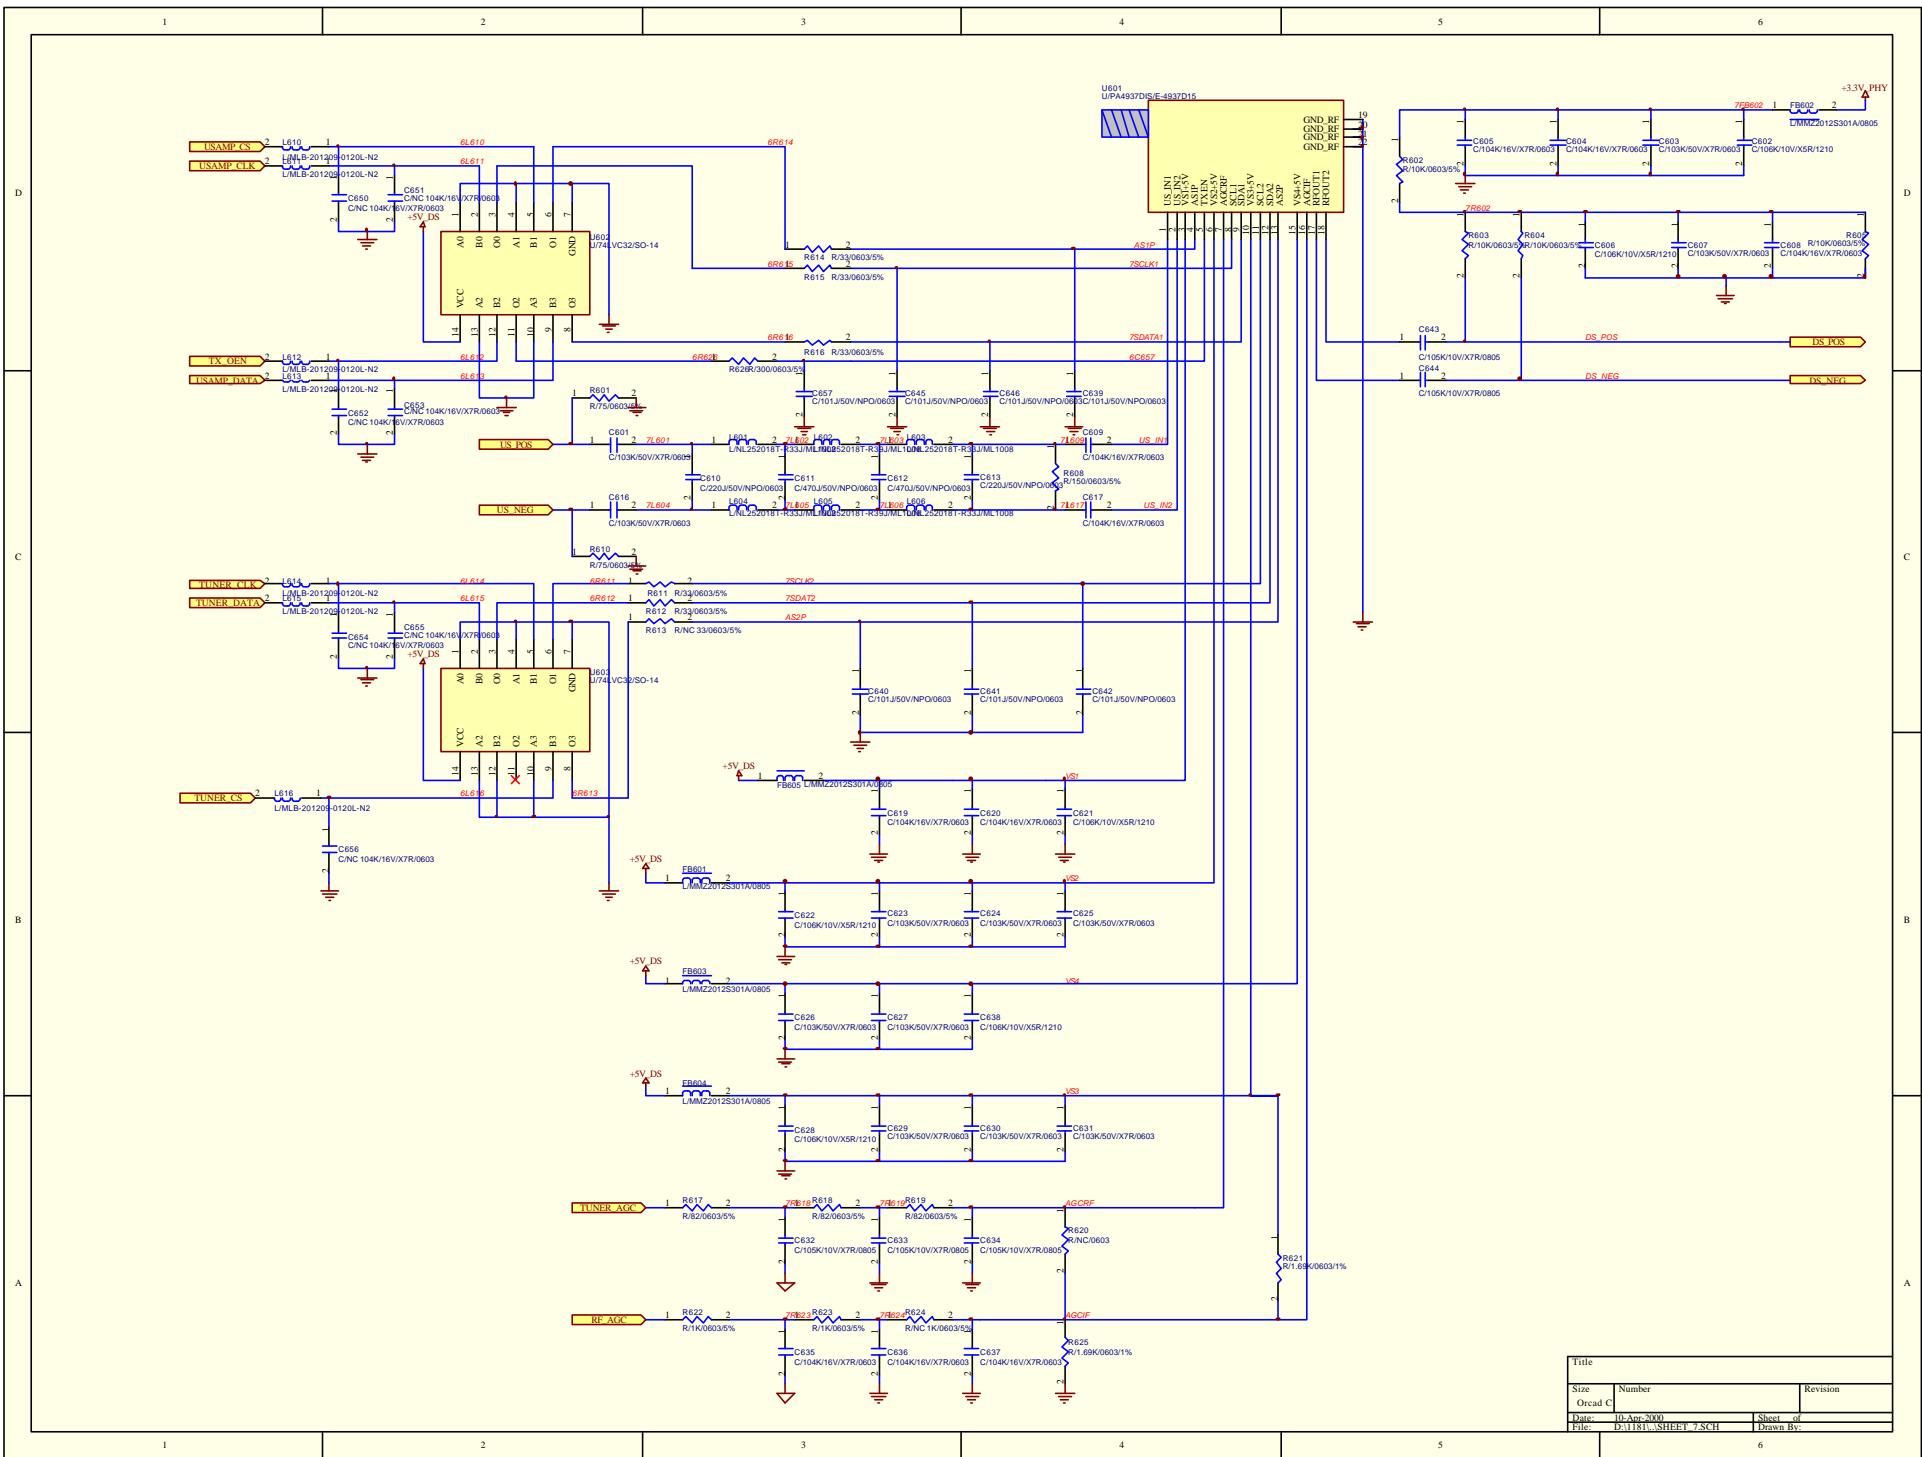

Title		
Size	Number	Revision
Creed C		
Date:	B.Anc-2000	Sheet of
File:	D:\1181\3SHEET 2.SCH	Drawn By:

Title	Number	Revision
Size	Creed C	
Date: 10-Aug-2000	Sheet of	Drawn By
File: D:\181\1\SHEET 4.SCH		

UART(CHANNEL 0)

Title		Revision	
Size	Number		
Creed C		Drawn By	
Date:	08-Aug-2000	Sheet of	
File:	D:\1181\3SHEET_4SCH	4 of 4	

Title		
Size	Number	Revision
Cread C		
Date:	B.Anc.2000	Sheet of
File:	D:\1181\3SHEET_3SCH	Drawn By

Title		
Size	Number	Revision
Creed C		
Date: B.Anc.2000		Sheet of
File: D:\181\1\SHEET_6.SCH		Drawn By

Title			Revision
Size	Number		
Creed C			
Date:	B.Anc.2000	Sheet of	
File:	D:\1181\SHEET\7SCH	Drawn By	