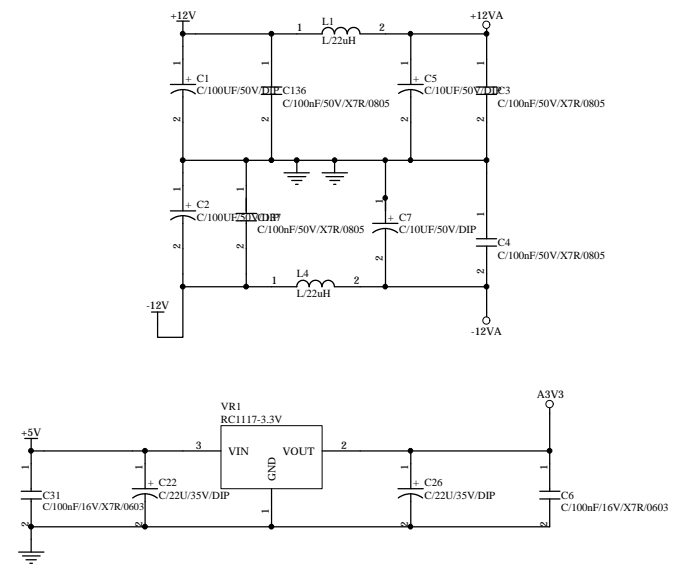

* = DO NOT LOAD

		Title	SCHEMATIC	
		Doc.No.	T60M093.00	
AMBIT		Data:	22-NOV-1999	Time 12:06:00
		File:	PW.SCH	
REV	Rev.Note	View	Prepared	Jean Yen
LO			Checked	
Page	7 of 11		Approved