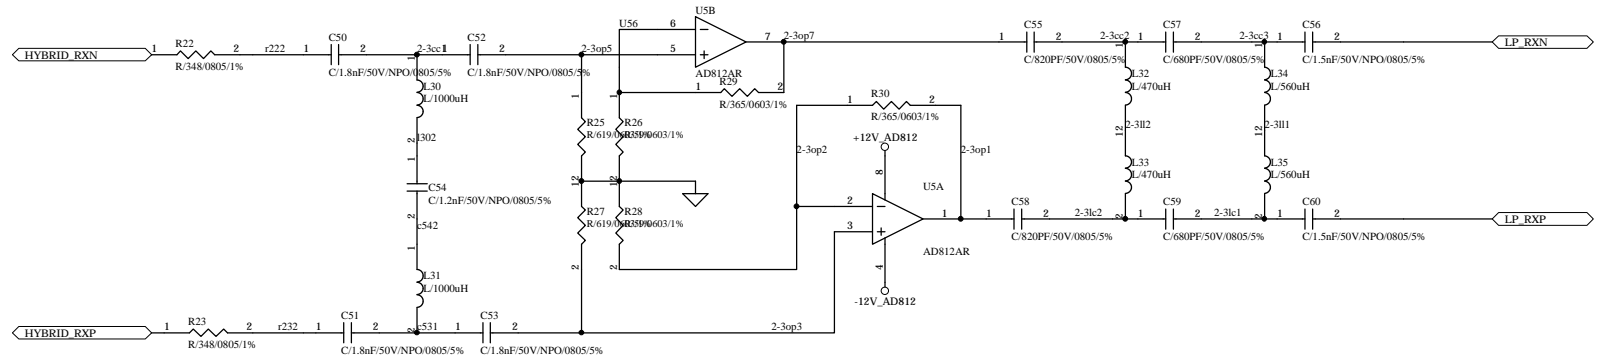

Title	SCHEMATIC		
Doc.No.	T60M093.00		
Data:	22-NOV-1999	Time	12:01:00
File:	UT_BRIDG.SCH		
REV	Rev.Note	View	Prepared Jean Yen
LO		Checked	
Page	2 of 11	Approved	

PCI INTERFACE

		Title	SCHEMATIC	
		Doc.No.	T60M093.00	
AMBIT	Date:	22-NOV-1999	Time	12:03:00
	File:	PCI_CON.SCH		
REV	Rev.Note	View	Prepared	Jean Yen
LO			Checked	
Page	4 of 11		Approved	

LINE PROTECTION + HPF + HYBRID

	Title	SCHEMATIC	
	Doc.No.	T60MO93.00	
	Date:	22-NOV-1999	Time 12:04:00
AMBIT	File:	HYBRID.SCH	
REV	Rev.Note	View	Prepared Jean Yen
LO			Checked
Page 5 of 11			Approved

RECEIVE PATH