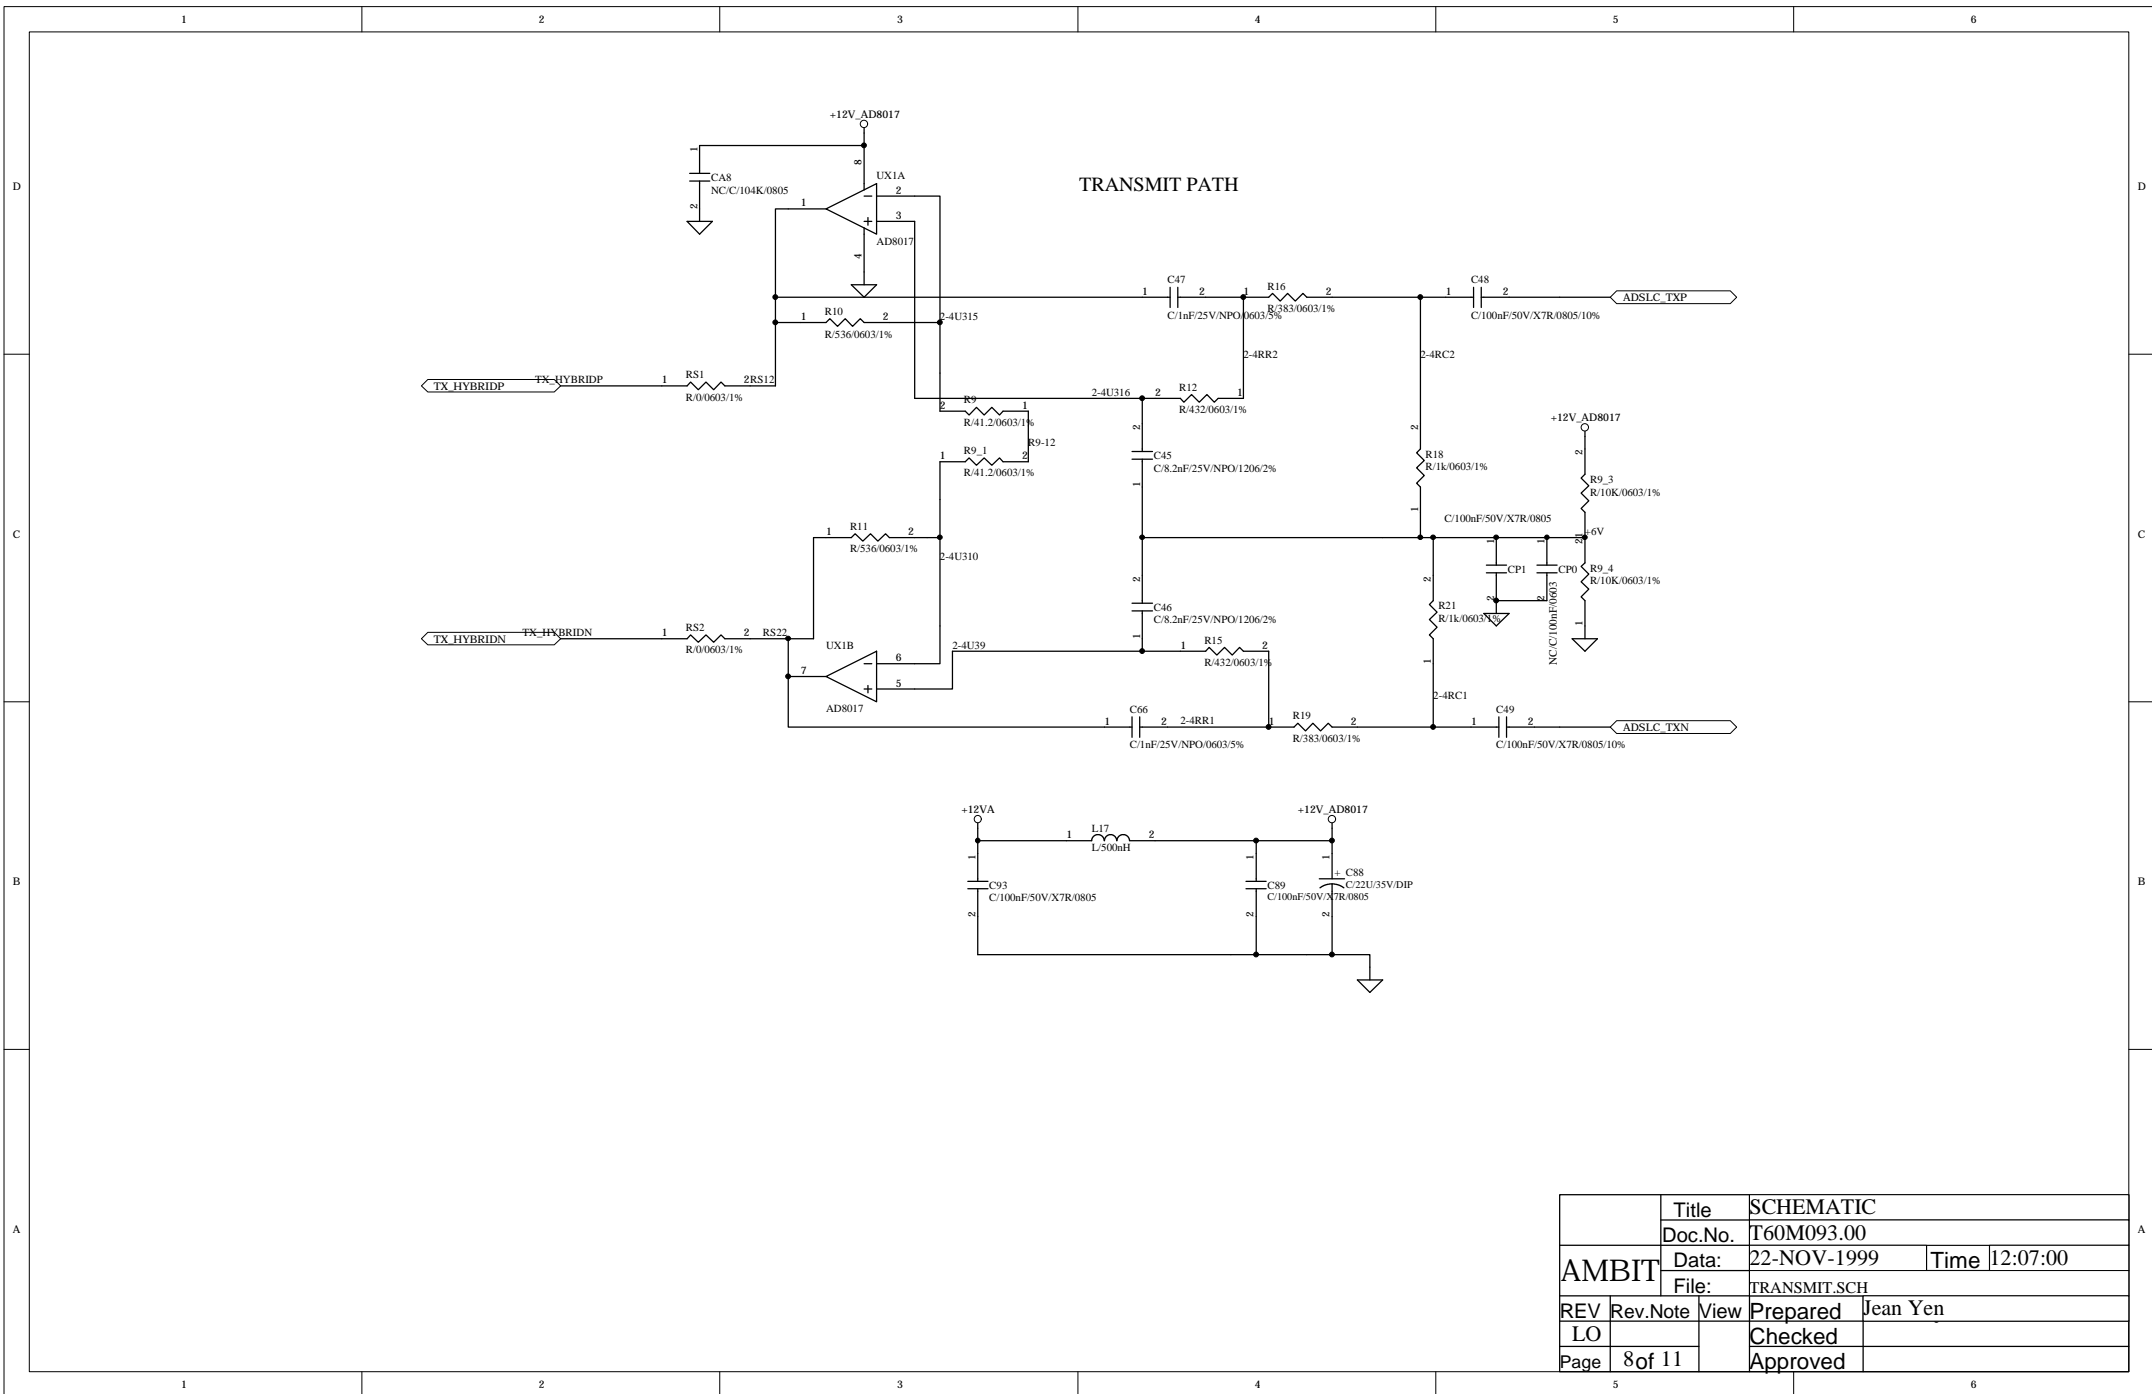

Title	SCHEMATIC		
Doc.No.	T60M093.00		
Data:	22-NOV-1999	Time	12:01:00
File:	UT_BRIDG.SCH		
REV	Rev.Note	View	Prepared Jean Yen
LO		Checked	
Page	2 of 11	Approved	

PCI INTERFACE

		Title	SCHEMATIC	
		Doc.No.	T60M093.00	
AMBIT	Date:	22-NOV-1999	Time	12:03:00
	File:	PCI_CON.SCH		
REV	Rev.Note	View	Prepared	Jean Yen
LO			Checked	
Page	4 of 11		Approved	

LINE PROTECTION + HPF + HYBRID

	Title	SCHEMATIC	
	Doc.No.	T60MO93.00	
	Date:	22-NOV-1999	Time 12:04:00
AMBIT	File:	HYBRID.SCH	
REV	Rev.Note	View	Prepared Jean Yen
LO			Checked
Page 5 of 11			Approved

RECEIVE PATH

Title		SCHEMATIC	
Doc.No.		T60M093.00	
Date:		22-NOV-1999	Time 12:05:00
File:		RECEIVE.SCH	
REV	Rev.Note	View	Prepared Jean Yen
LO			Checked
Page	6 of 11		Approved

* = DO NOT LOAD

		Title	SCHEMATIC	
		Doc.No.	T60M093.00	
AMBIT		Data:	22-NOV-1999	Time 12:06:00
		File:	PW.SCH	
REV	Rev.Note	View	Prepared	Jean Yen
LO			Checked	
Page	7 of 11		Approved	

Title	SCHEMATIC	
Doc.No.	T60M093.00	
Date:	22-NOV-1999	Time 12:08:00
File:	AFE.SCH	
REV	Rev.Note	View
LO	Prepared	Jean Yen
	Checked	
Page	9 of 11	Approved

	Title	SCHEMATIC		
	Doc.No.	T60M093.00		
AMBIT	Data:	22-NOV-1999	Time	12:09:00
	File:	TSP01T1.SCH		
REV	Rev.Note	View	Prepared	Jean Yen
LO			Checked	
Page	10 of 11		Approved	