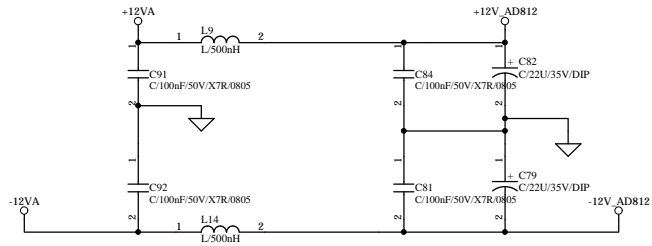

RECEIVE PATH

Title		SCHEMATIC	
Doc.No.		T60M093.00	
Date:		22-NOV-1999	Time 12:05:00
File:		RECEIVE.SCH	
REV	Rev.Note	View	Prepared Jean Yen
LO			Checked
Page	6 of 11		Approved