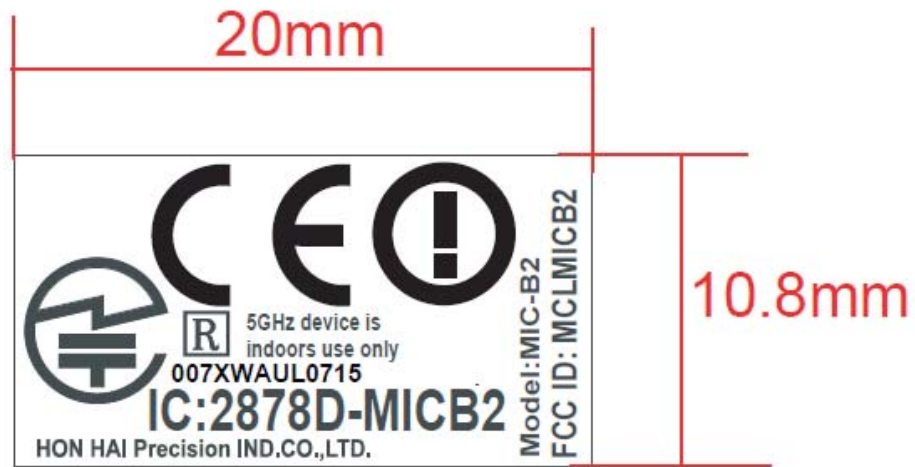

**FCC ID: MCLMICB2**

**IC: 2878D-MICB2**

**Label & Label Location**

label stick position

PTT label

Bottom side