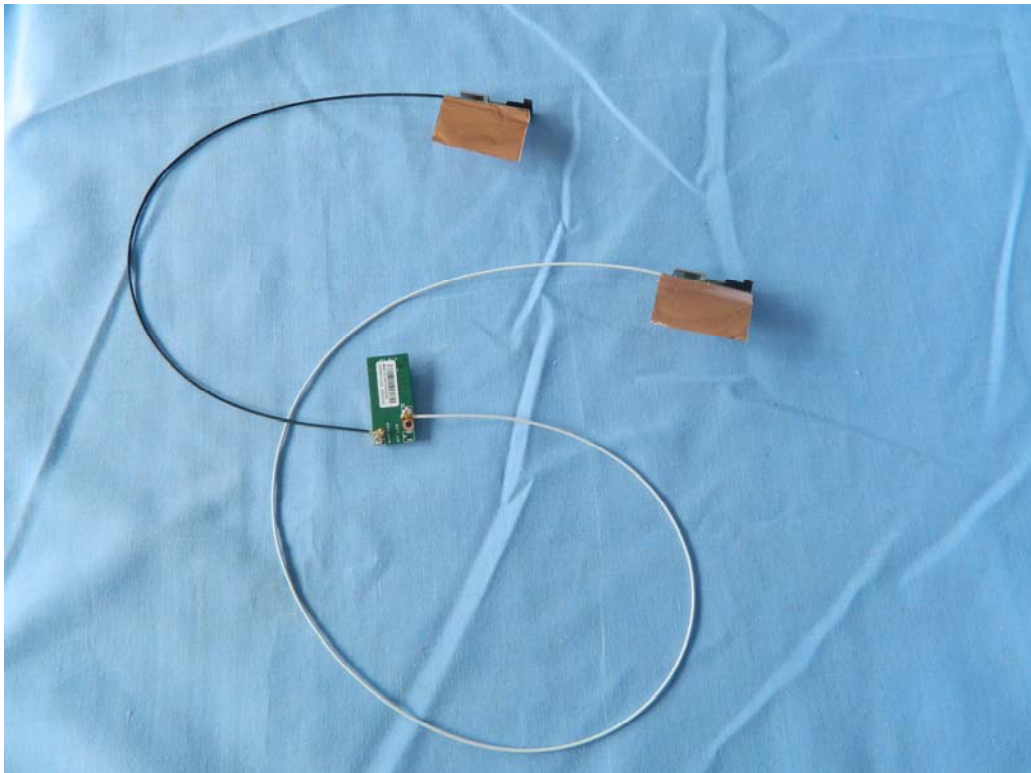

M26H002 Internal Photos

MSA-3411-25GC1-A1-W550MU---Bluetooth Antenna 1 (Cable length is 550mm)

MSA-3411-25GC1-A1-W550MM---Bluetooth Antenna 2 (Cable length is 550mm)

MSA-3411-25GC1-A1-B300MU---WLAN Antenna 1 (Cable length is 300mm)

MSA-3411-25GC1-A1-B300MM---WLAN Antenna 2 (Cable length is 300mm)