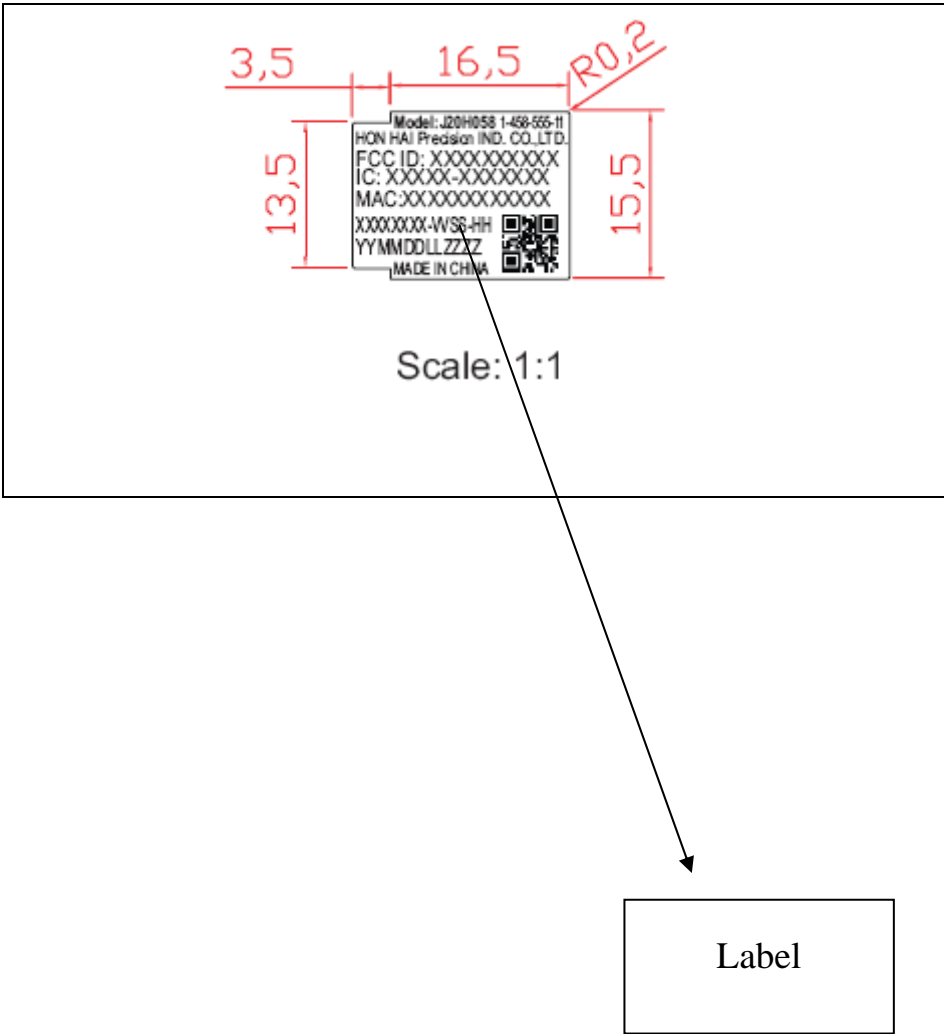

FCC LABEL LOCATION

The label will be permanently affixed at a conspicuous location on the device.

(Fig. 1) FCC ID: MCLJ20H058