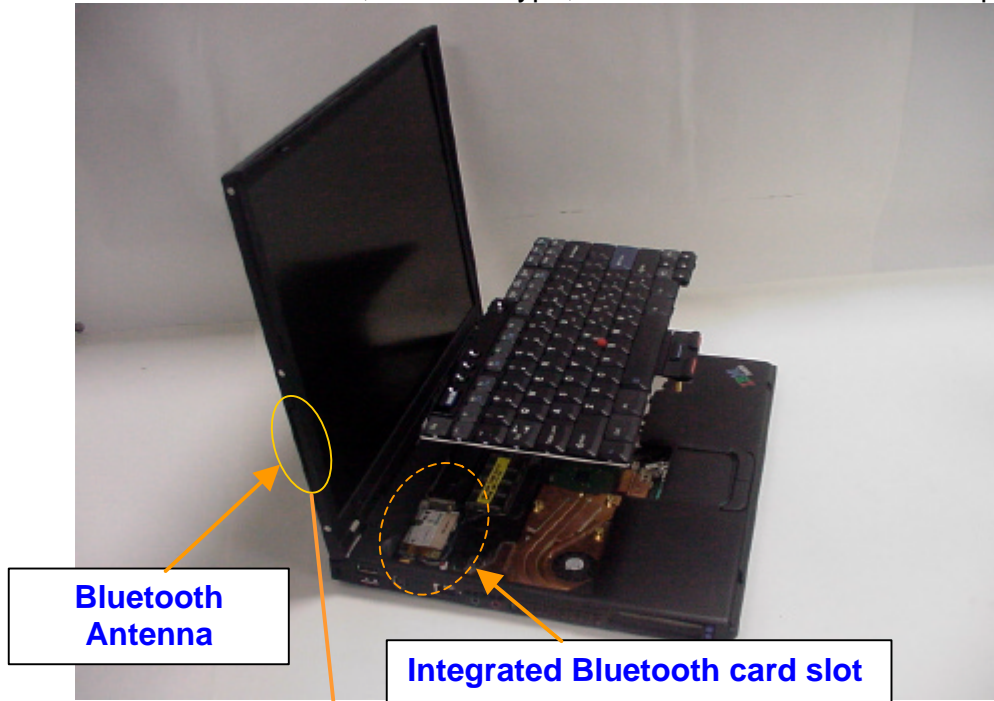

3. Host PC Information and antenna location

IBM ThinkPad T40 Series, LCD 14 inch model

The Bluetooth antenna, Meander type, is built in the left side of LCD panel.

**IBM ThinkPad T40 Series, LCD 15 inch model,
IBM ThinkPad R50 Series, LCD 14 and 15 inch model**

The Bluetooth antenna, Meander type, is built in the left side hinge section of main body.

R50 14/15 inch
Bluetooth Antenna
(Meander Antenna)
P/N: 91P6817

IBM ThinkPad X30 Series

The Bluetooth antenna, Meander type, is built in the left side hinge section of main body.

IBM ThinkPad X40 Series

The Bluetooth antenna, Meander type, is built in the left side hinge section of main body.