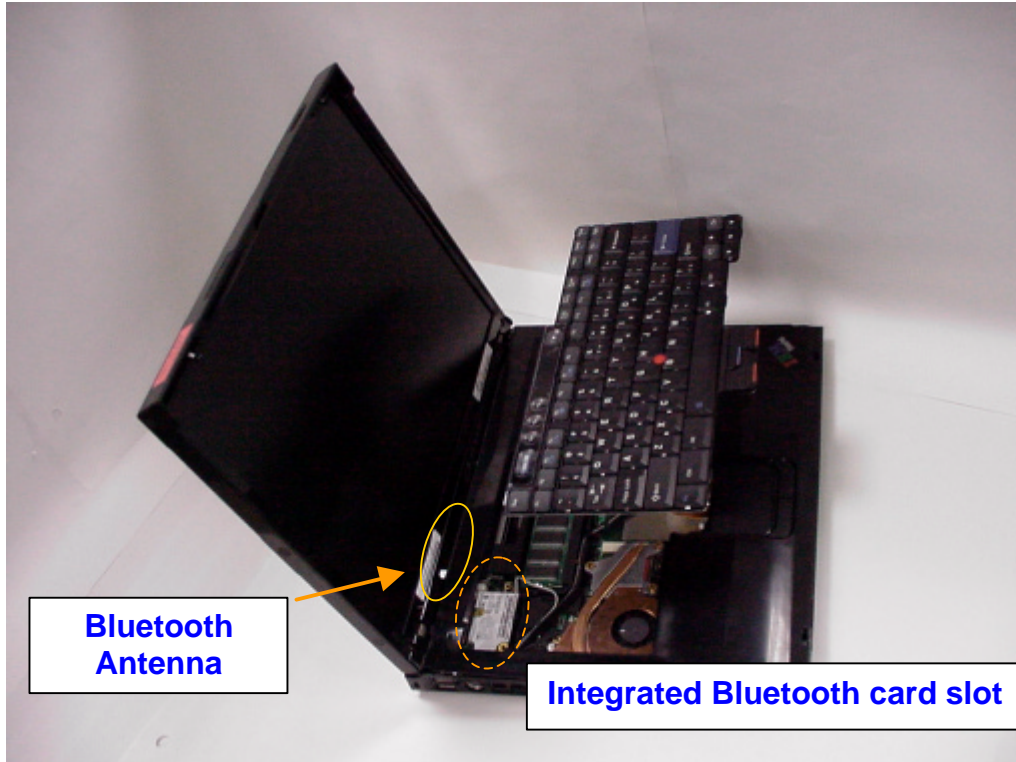

3. Host PC Information and antenna location

IBM ThinkPad T40 Series, LCD 14 inch model

The Bluetooth antenna, Meander type, is built in the left side of LCD panel.

**IBM ThinkPad T40 Series, LCD 15 inch model,
IBM ThinkPad R50 Series, LCD 14 and 15 inch model**

The Bluetooth antenna, Meander type, is built in the left side hinge section of main body.

R50 14/15 inch
Bluetooth Antenna
(Meander Antenna)
P/N: 91P6817

IBM ThinkPad X30 Series

The Bluetooth antenna, Meander type, is built in the left side hinge section of main body.

IBM ThinkPad X40 Series

The Bluetooth antenna, Meander type, is built in the left side hinge section of main body.