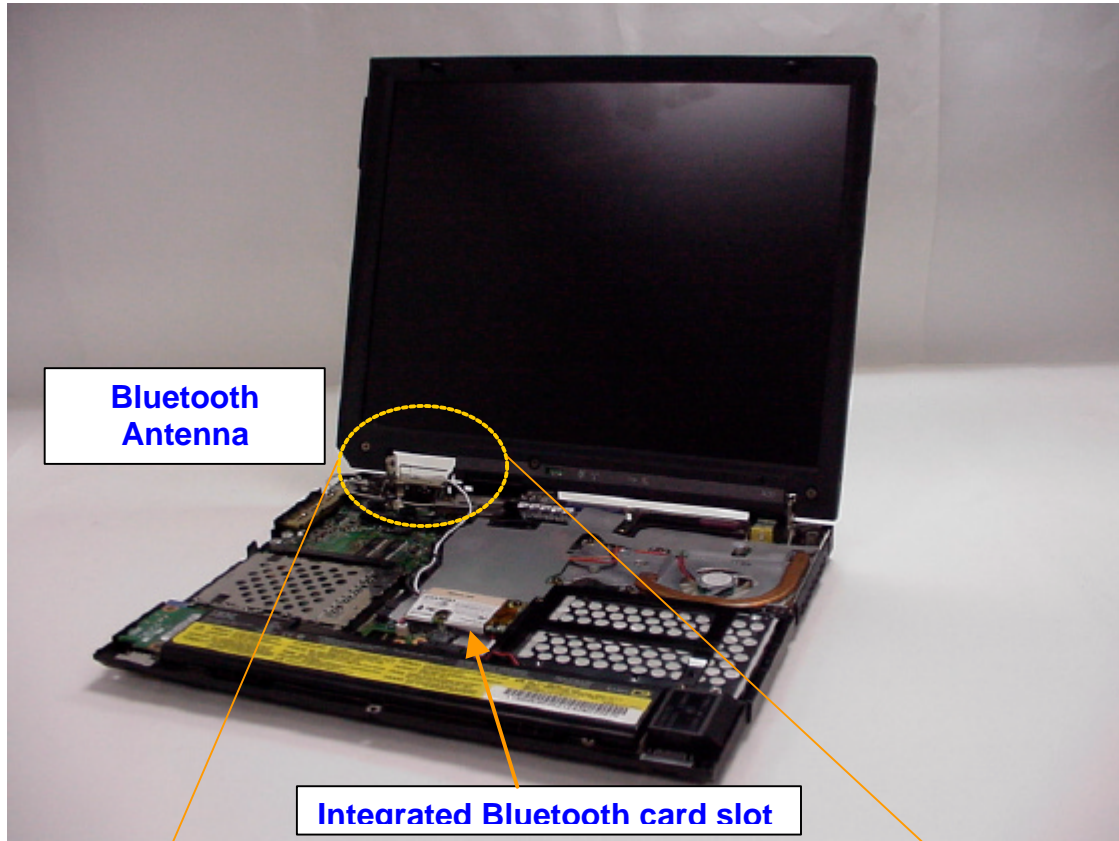

3. Host PC Information and antenna location

IBM ThinkPad T40 Series, LCD 14 inch model

The Bluetooth antenna, Meander type, is built in the left side of LCD panel.

**IBM ThinkPad T40 Series, LCD 15 inch model,
IBM ThinkPad R50 Series, LCD 14 and 15 inch model**

The Bluetooth antenna, Meander type, is built in the left side hinge section of main body.

R50 14/15 inch
Bluetooth Antenna
(Meander Antenna)
P/N: 91P6817

IBM ThinkPad X30 Series

The Bluetooth antenna, Meander type, is built in the left side hinge section of main body.

IBM ThinkPad X40 Series

The Bluetooth antenna, Meander type, is built in the left side hinge section of main body.