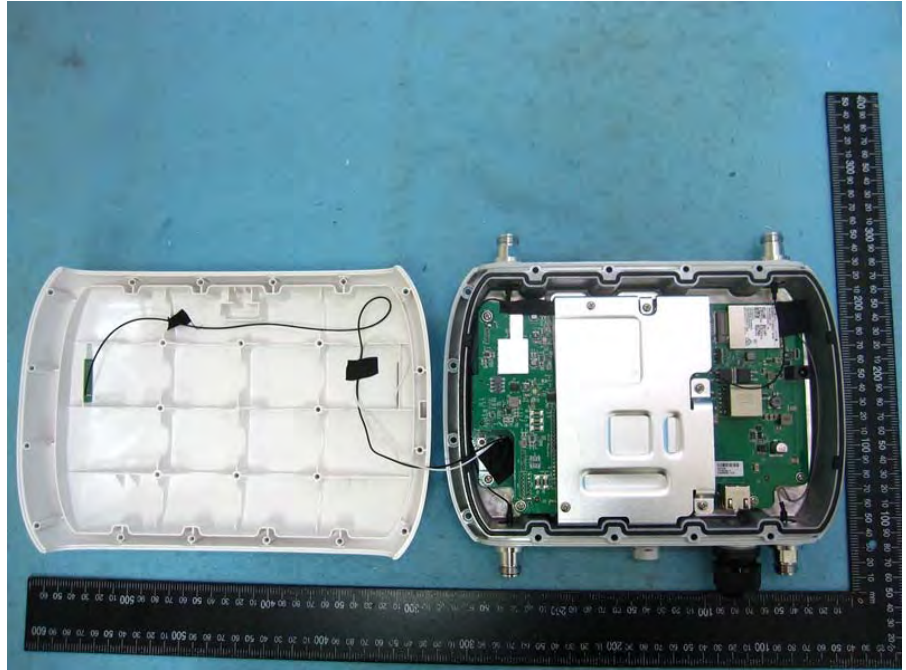

Brand Name: ufiSpace Model No.: GML820U-915U

PIFA Antenna
(only support WLAN)

PIFA Antenna
(only support WLAN)

WWAN Module
(FCC ID: QISME906S-158)