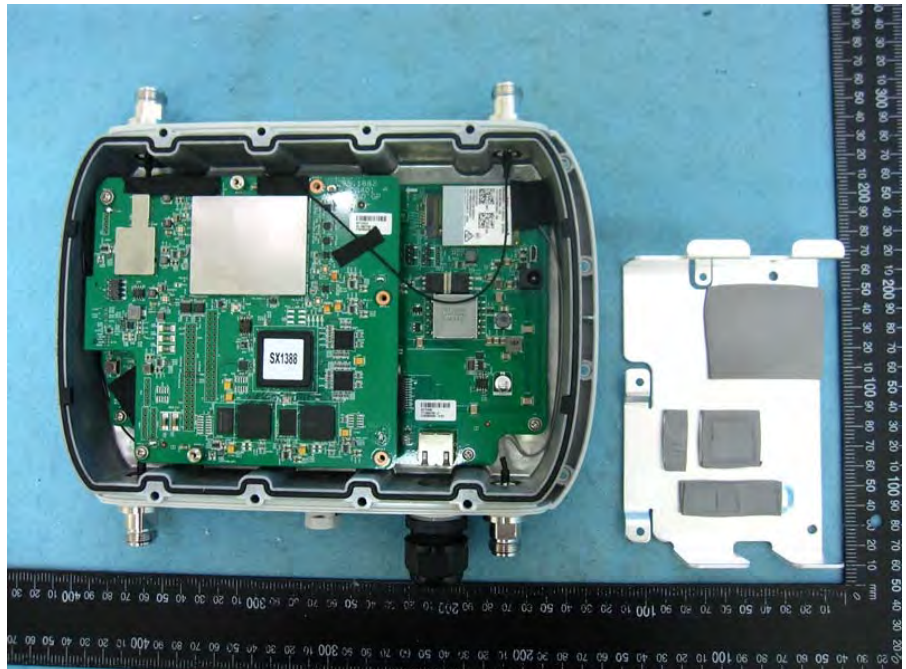

Brand Name: ufiSpace Model No.: GML820U-915U

PIFA Antenna
(only support WLAN)

PIFA Antenna
(only support WLAN)

WWAN Module
(FCC ID: QISME906S-158)