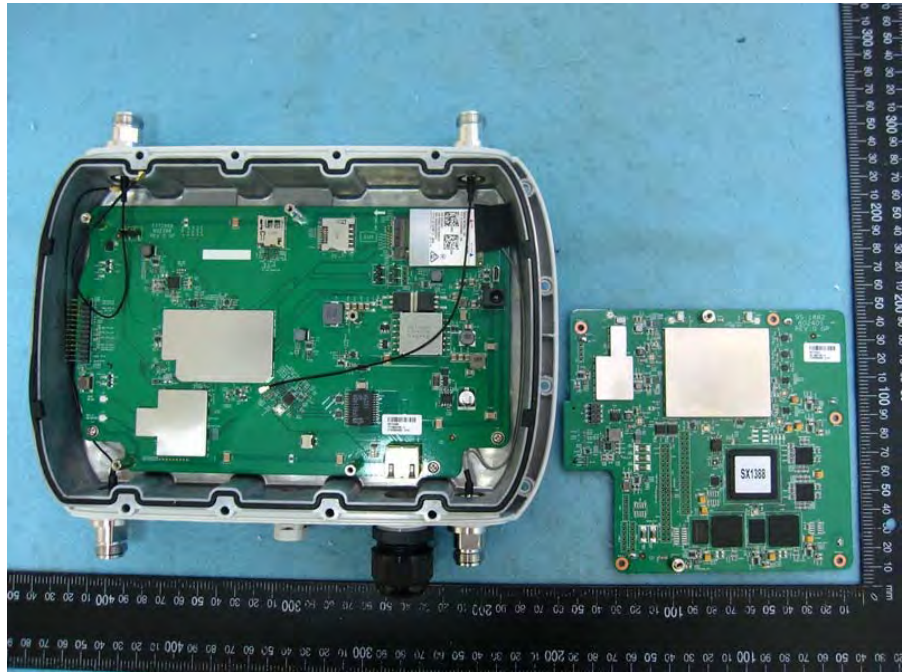

Brand Name: ufiSpace Model No.: GML820U-915U

PIFA Antenna
(only support WLAN)

PIFA Antenna
(only support WLAN)

WWAN Module
(FCC ID: QISME906S-158)