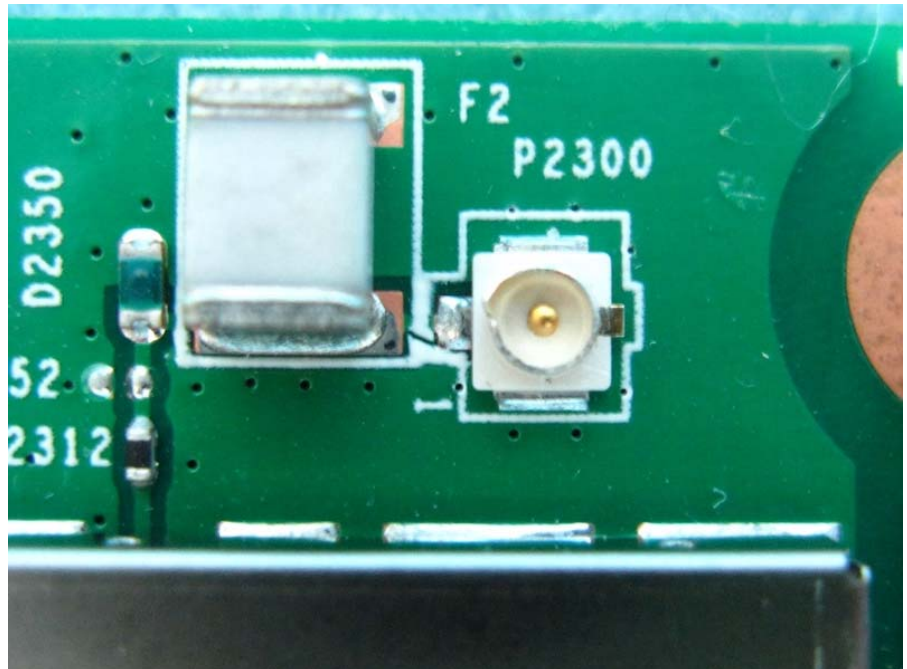

Brand Name: ufiSpace Model No.: GML820U-915U

PIFA Antenna
(only support WLAN)

PIFA Antenna
(only support WLAN)

WWAN Module
(FCC ID: QISME906S-158)