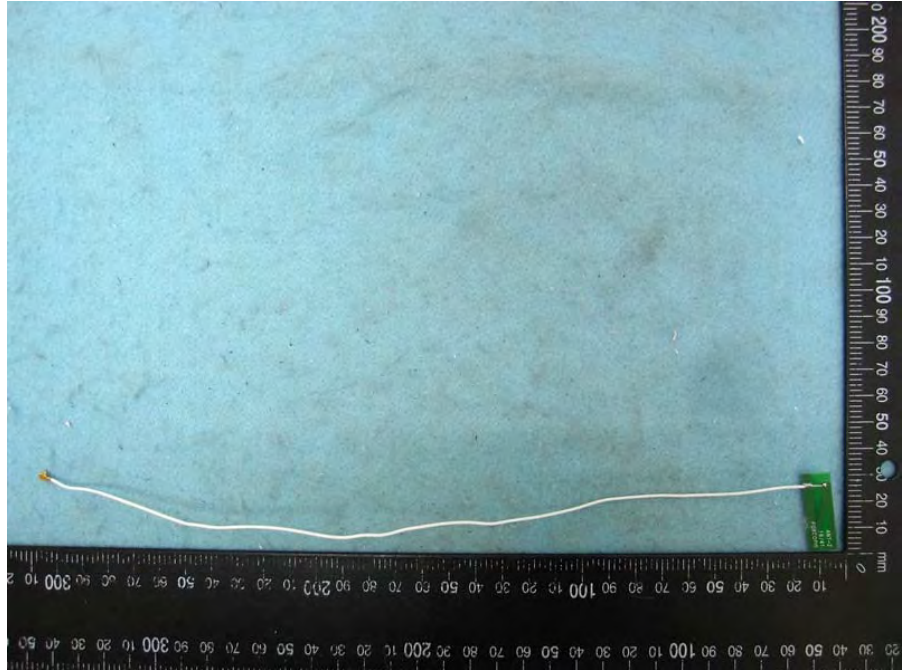

Brand Name: ufiSpace Model No.: GML820U-915U

PIFA Antenna
(only support WLAN)

PIFA Antenna
(only support WLAN)

WWAN Module
(FCC ID: QISME906S-158)