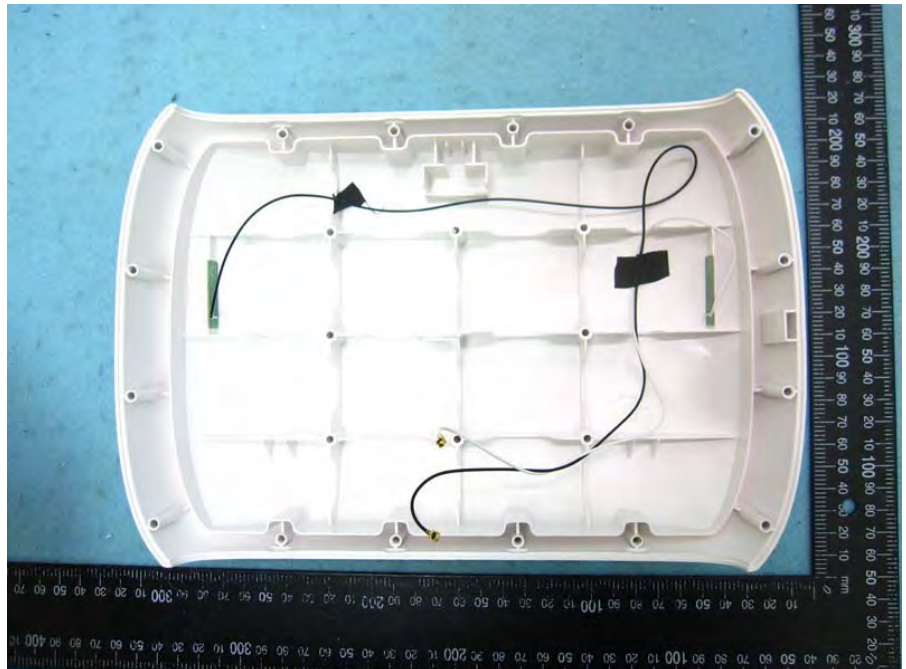

Brand Name: ufiSpace Model No.: GML820U-915U

PIFA Antenna
(only support WLAN)

PIFA Antenna
(only support WLAN)

WWAN Module
(FCC ID: QISME906S-158)