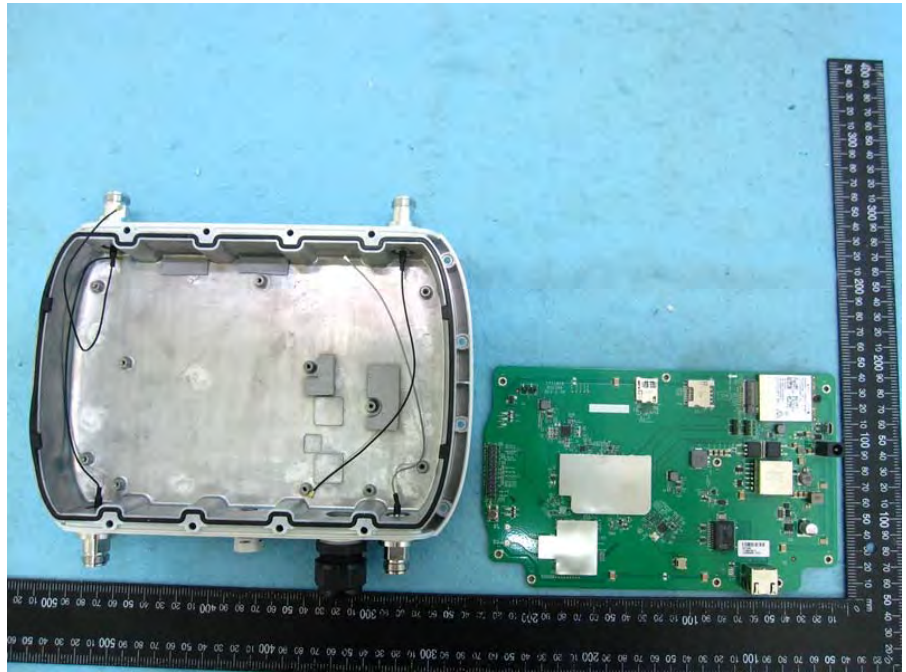

Brand Name: ufiSpace Model No.: GML820U-915U

PIFA Antenna
(only support WLAN)

PIFA Antenna
(only support WLAN)

WWAN Module
(FCC ID: QISME906S-158)