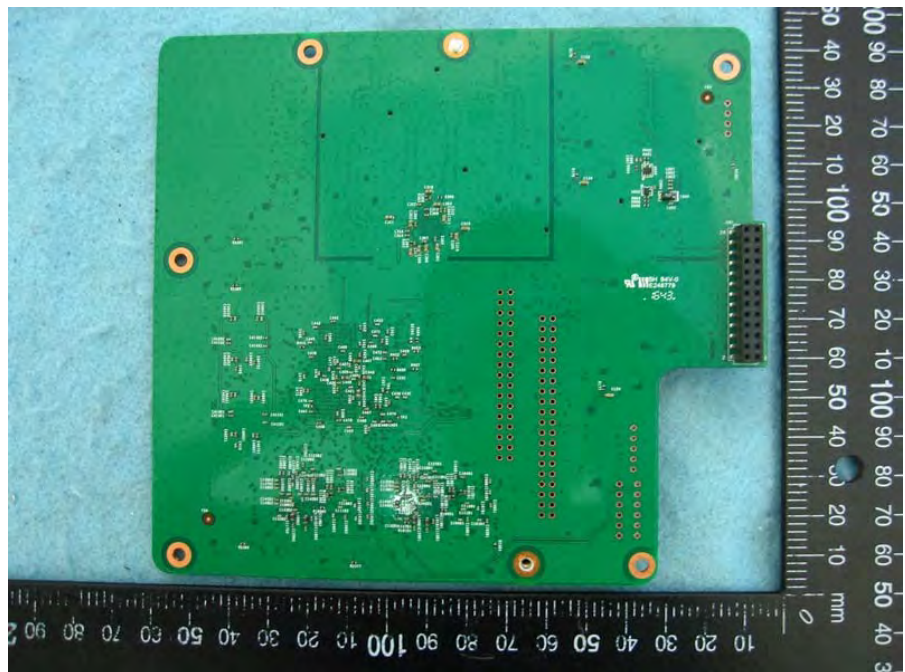

Brand Name: ufiSpace Model No.: GML820U-915U

PIFA Antenna
(only support WLAN)

PIFA Antenna
(only support WLAN)

WWAN Module
(FCC ID: QISME906S-158)