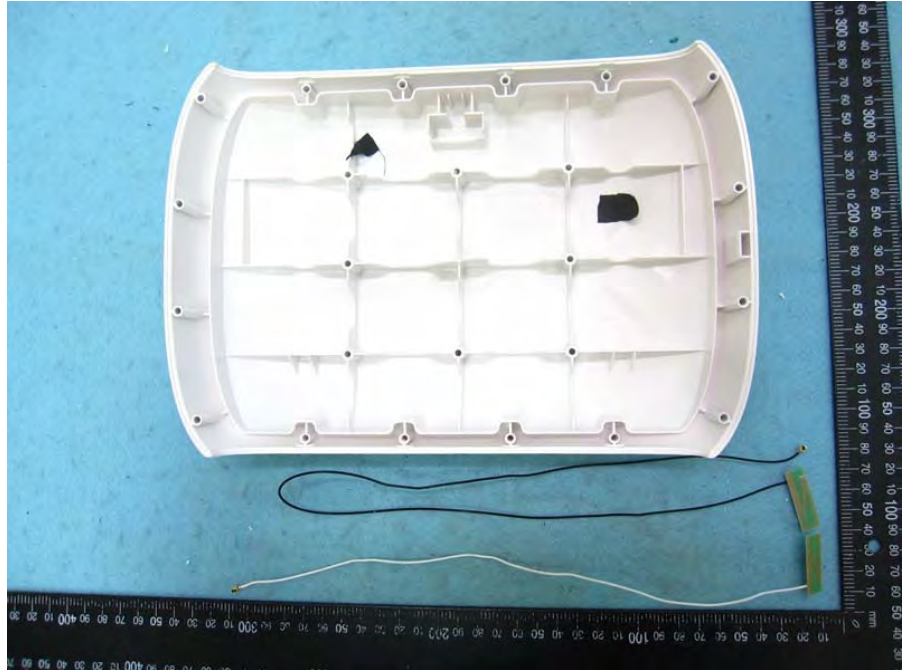

Brand Name: ufiSpace Model No.: GML820U-915U

PIFA Antenna
(only support WLAN)

PIFA Antenna
(only support WLAN)

WWAN Module
(FCC ID: QISME906S-158)