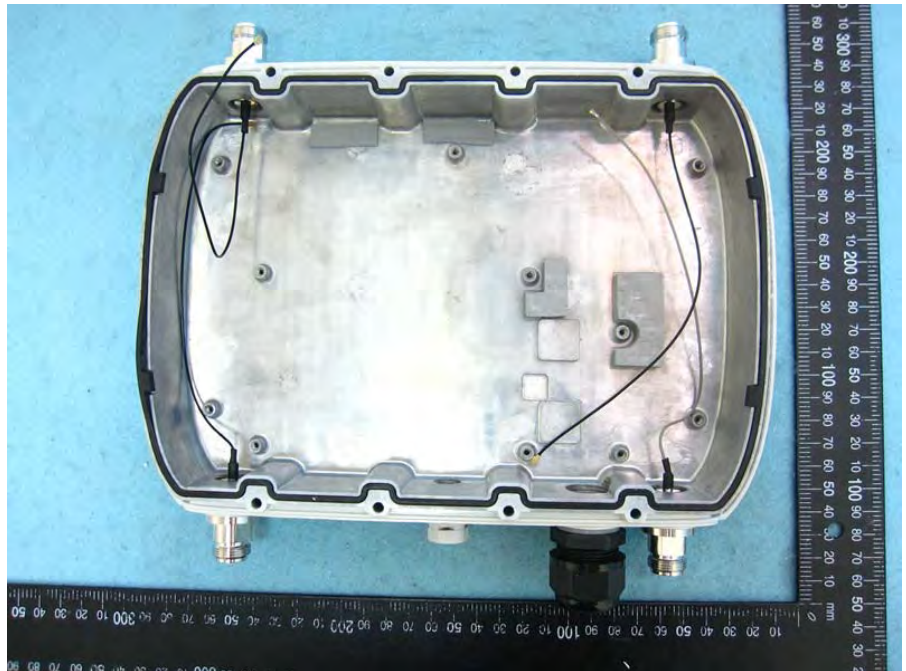

Brand Name: ufiSpace Model No.: GML820U-915U

PIFA Antenna
(only support WLAN)

PIFA Antenna
(only support WLAN)

WWAN Module
(FCC ID: QISME906S-158)