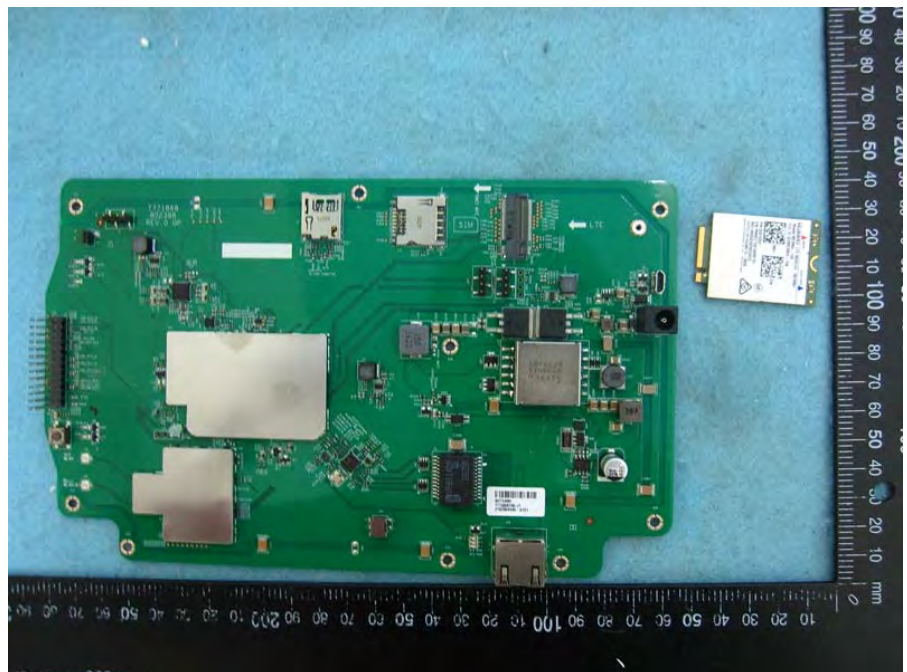

Brand Name: ufiSpace Model No.: GML820U-915U

PIFA Antenna
(only support WLAN)

PIFA Antenna
(only support WLAN)

WWAN Module
(FCC ID: QISME906S-158)