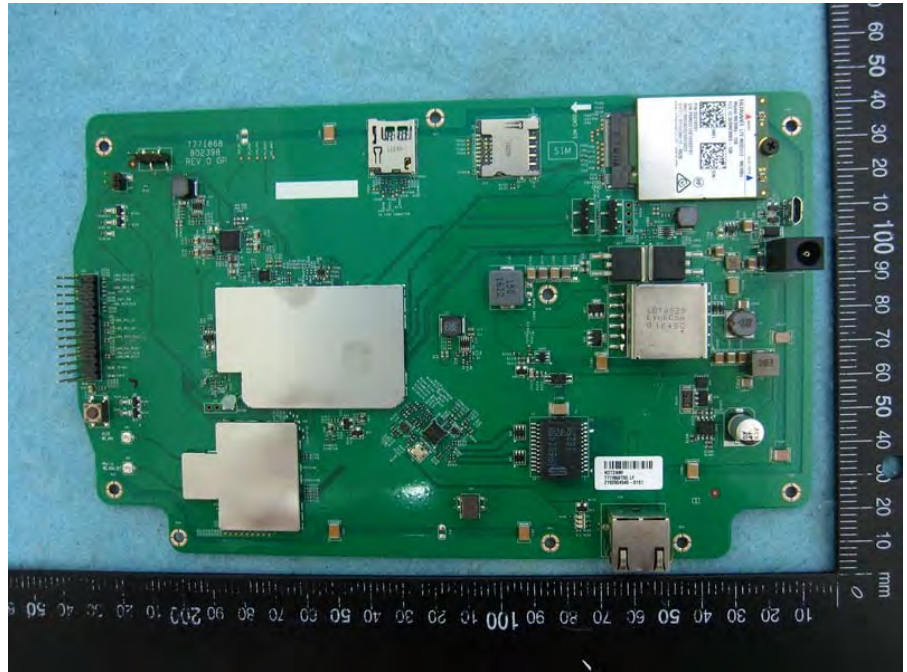

Brand Name: ufiSpace Model No.: GML820U-915U

PIFA Antenna
(only support WLAN)

PIFA Antenna
(only support WLAN)

WWAN Module
(FCC ID: QISME906S-158)