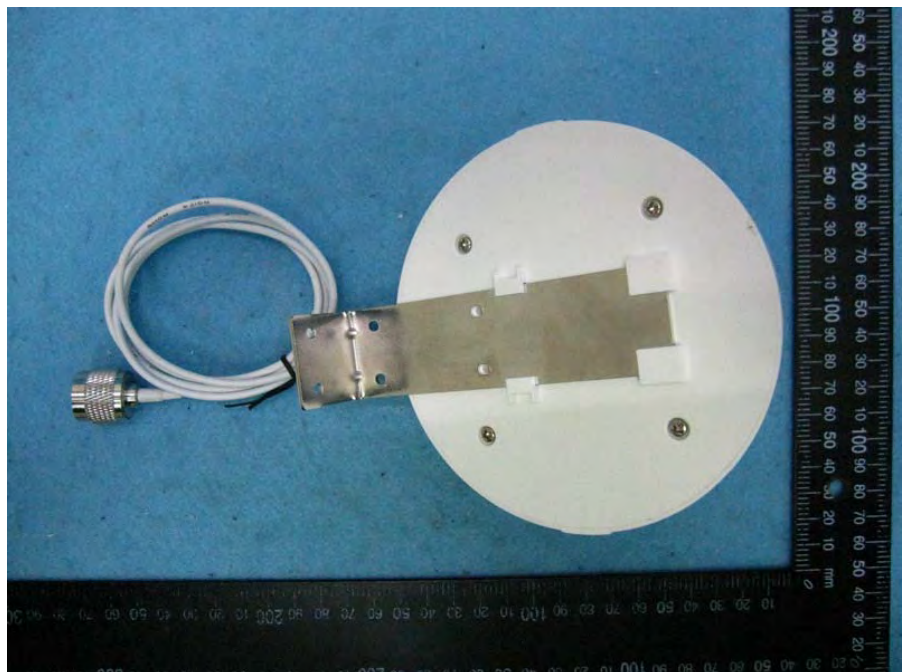

Brand Name: ufiSpace Model No.: GML820U-915U

Dipole Antenna
(only support Lora)

Dipole Antenna
(only support LTE)

Right Handed Circular Polarization
(only support GPS)

Ground Cable

Antenna Cable

Wall-mounted rack