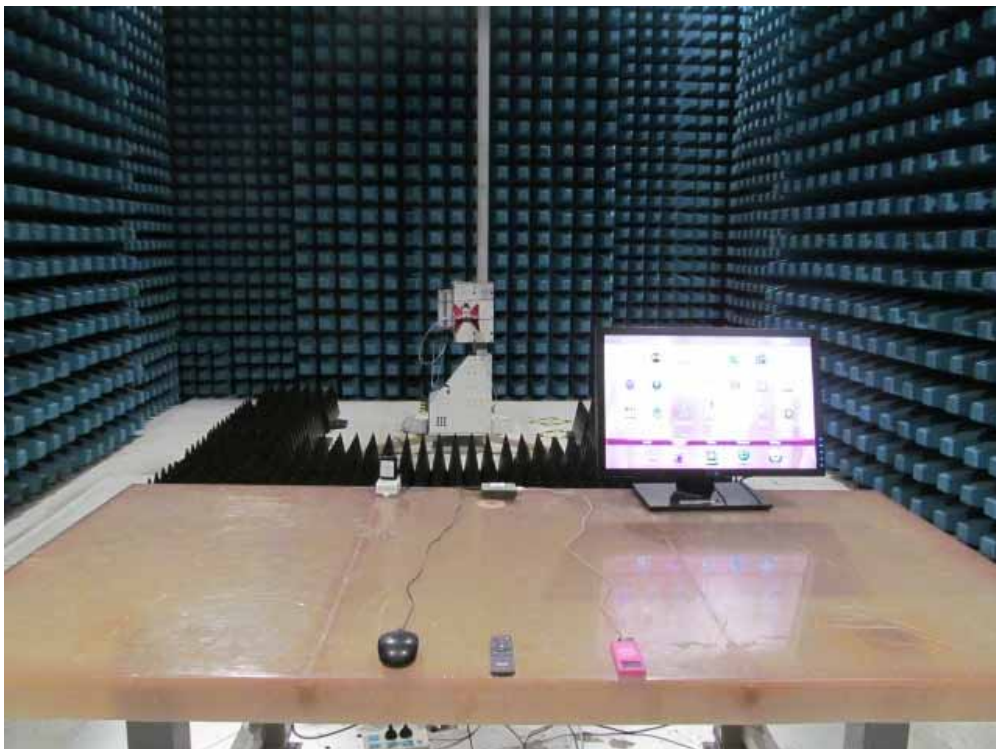

Test Setup Photograph for Part 15.247

Description: Conducted Emission Test Setup

Description: Radiated Emission Test Setup for Below 30MHz

Description: Radiated Emission Test Setup for Below 1GHz

Description: Radiated Emission Test Setup for 1~18GHz

Description: Radiated Emission Test Setup for Above 18GHz