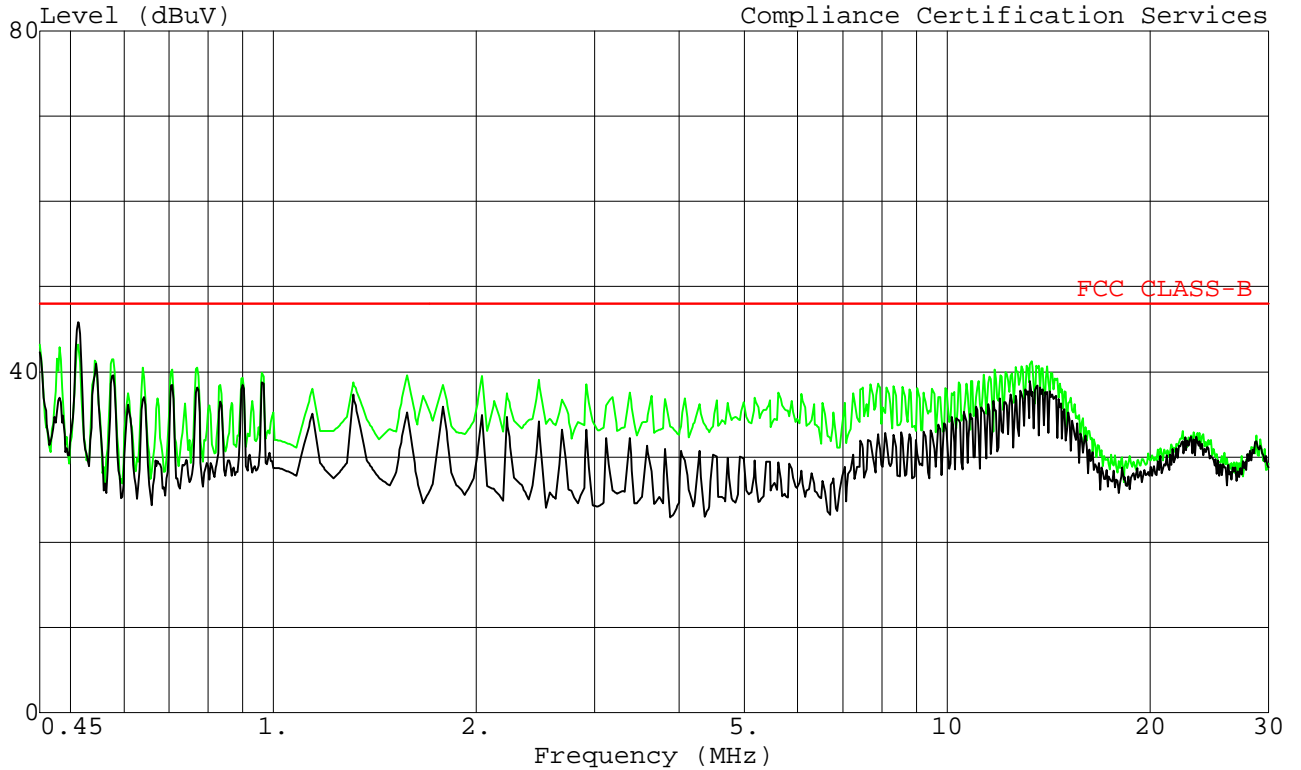

Data#: 7 File#: 99U0009.EMI

Date: 01-11-1999 Time: 16:00:10

Trace: 3

Ref Trace:

Project No. : 99u0009
Report No. : 990111
Test Engr : Pete Krebill
Company : Radiolan
EUT : 5.8GHz TX/RX
Test Config.: EUT/PC
Type of Test: FCC B
Mode of Op. : TX
: Peak: L1_Black, L2_Green
: 110Vac, 60Hz