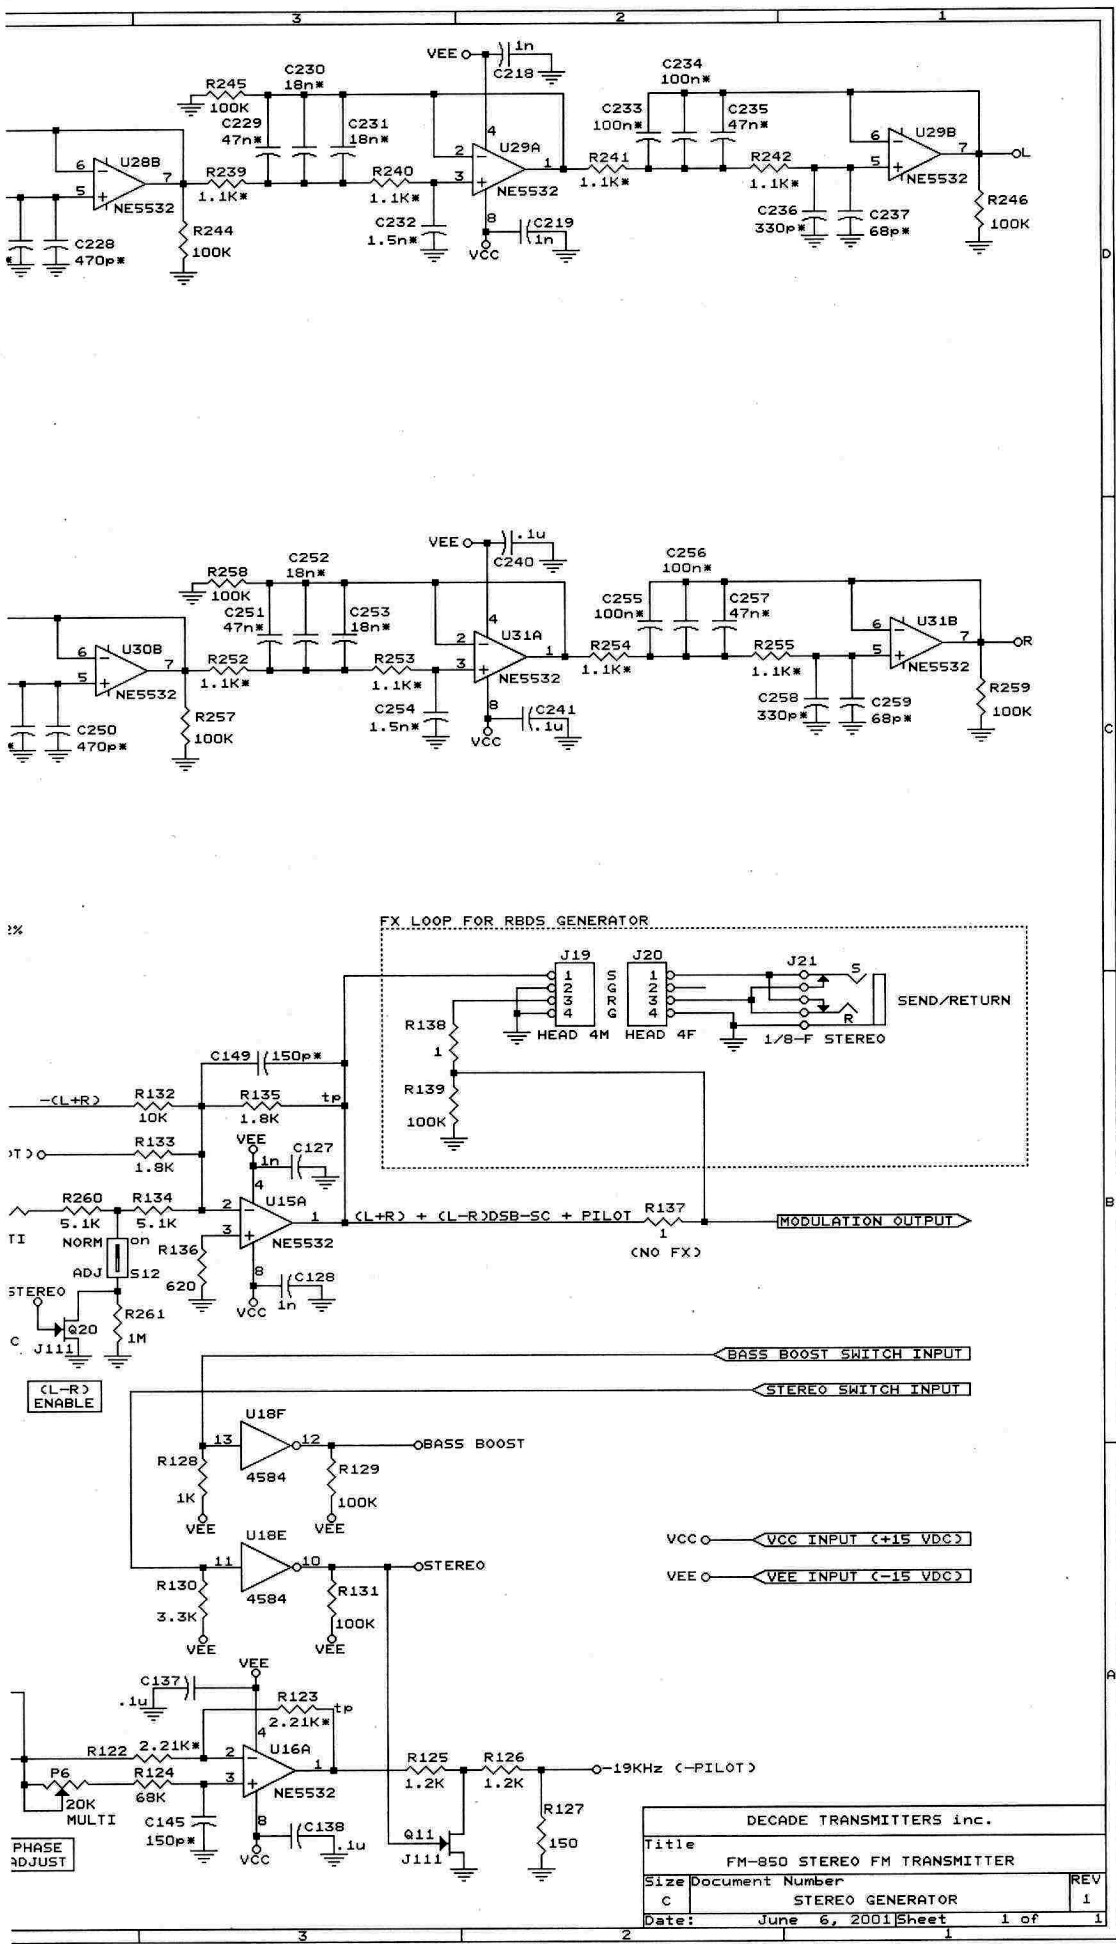

**NOTES:**  
 resistors: 1/4 W, 5%  
 resistors indicated by a \* are 1%  
 capacitors indicated by a \* are 1% or 2%  
 1u capacitors: TANTALUM  
 capacitors > 1u: ELEC.

DECADE TRANSMITTERS inc.		
Title FM-850 STEREO FM TRANSMITTER		
Size	Document Number	REV
C	STEREO GENERATOR	1
Date:	June 6, 2001	Sheet 1 of 1