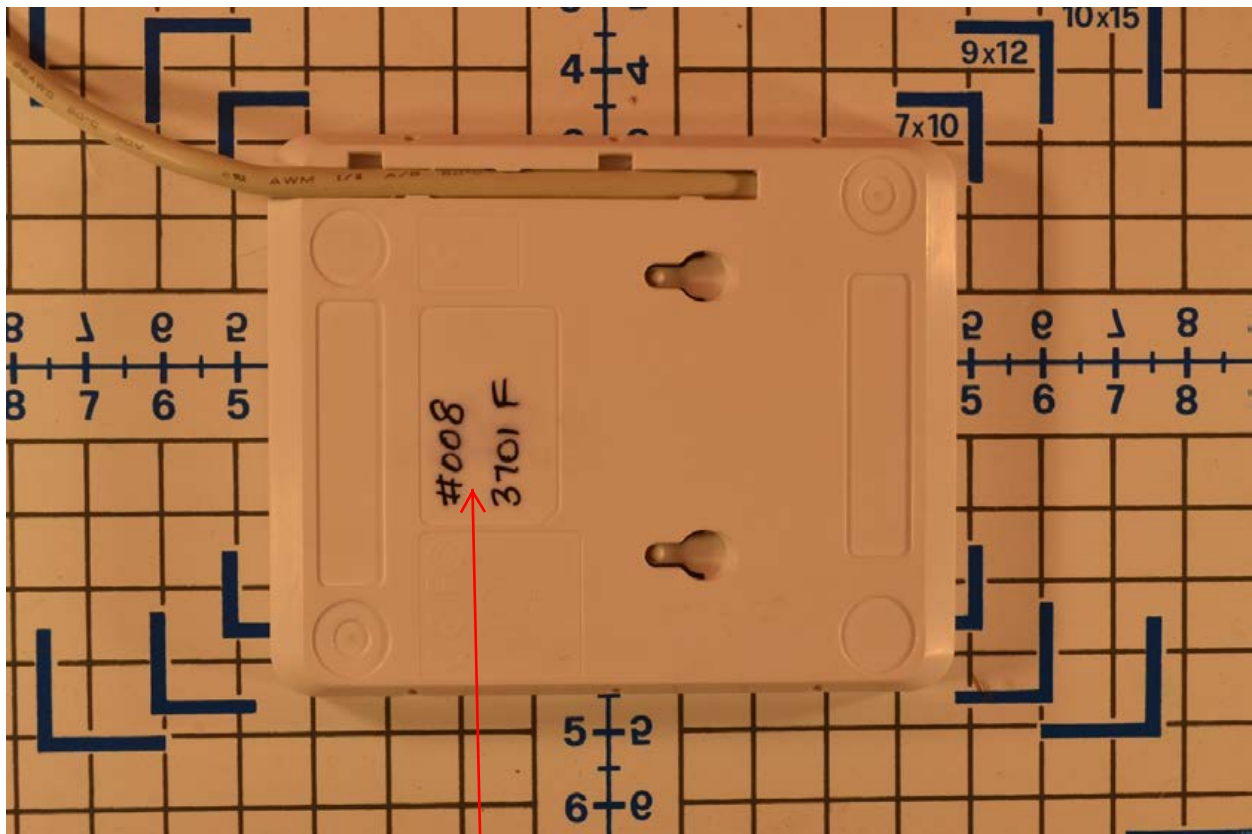

Label and Location

Identiv uTrust 3701F

S/N : PPPYYWWMNNNNN P/N : 905502

FCC ID : MBPUTRUST3701F-01

Made in Singapore by Identiv

LABEL LOCATION