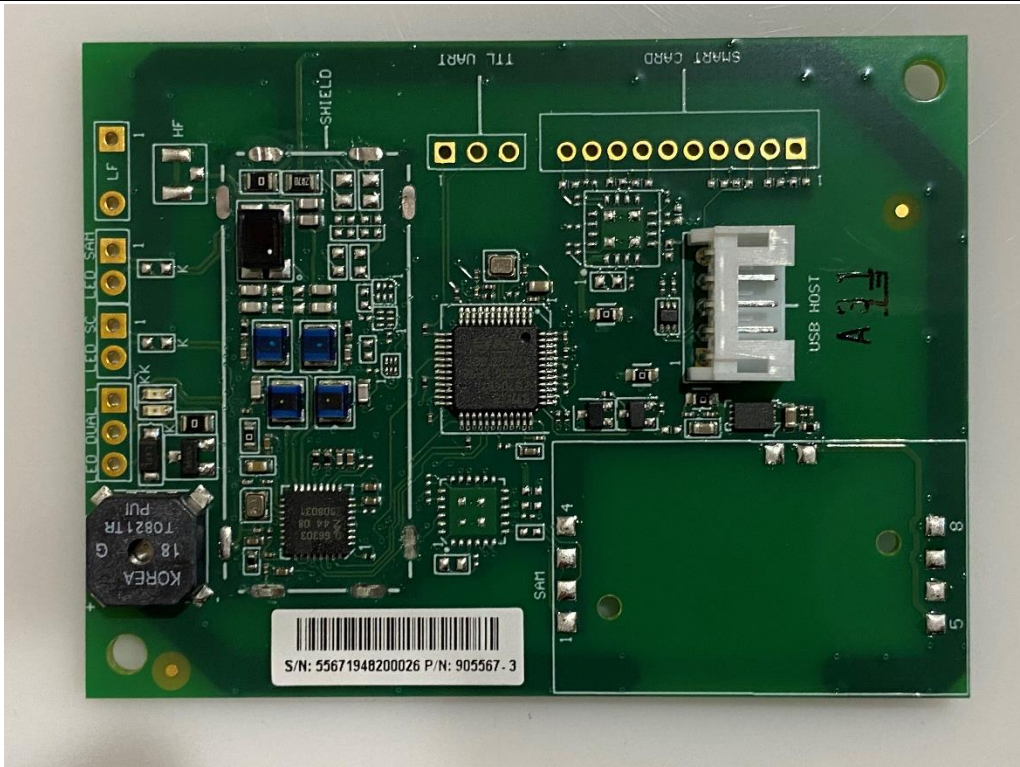

### INTERNAL PHOTOS

<b>Applicant</b>	Identiv Inc.
<b>Model Name</b>	uTrust 5501 F HF
<b>FCC ID</b>	MBPUT5501F-01HF
<b>ISED ID</b>	7485A-5501F01HF

**Main Board – Top View – Without Shielding**

**Main Board – Bottom View – Without Coil**