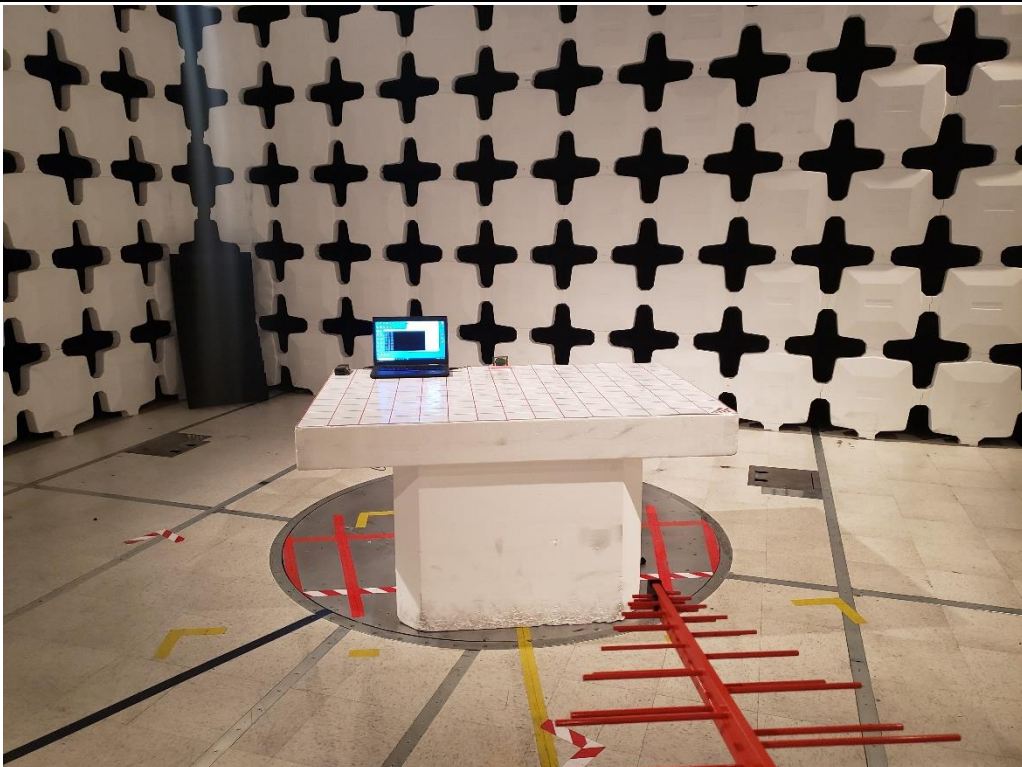

APPENDIX A

TEST SETUP PHOTOS

Applicant:	Identiv, Inc
-------------------	--------------

Model Name:	FCC ID	IC ID
uTrust 5501 F HF+LF uTrust 5501 F HF+LF DTC	MBPUT5501F-01	7485A-5501F01
uTrust 5501 F HF	MBPUT5501F-01HF	7485A-5501F01HF
uTrust 5501 LF	MBPUT5501F-01LF	7485A-5501F01LF

Radiated Emission Test Setup

Radiated Emission 9 kHz – 30 MHz

Radiated Emission 30 MHz – 1 GHz

Conducted Emission Test Setup

Front view

Rear view