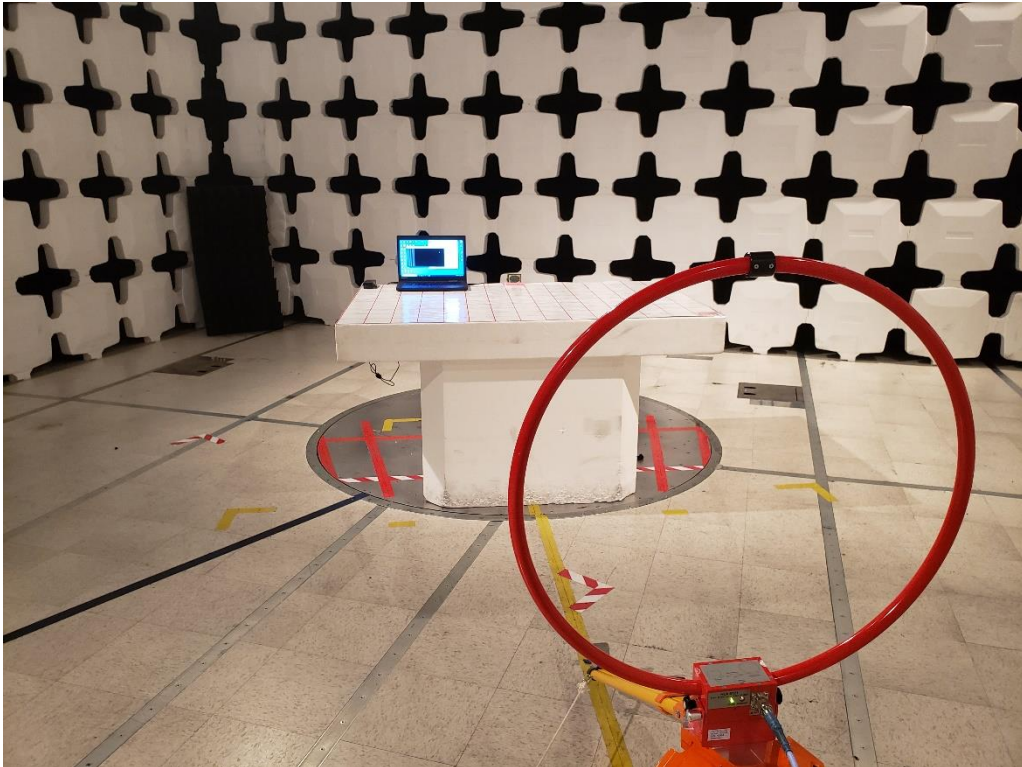

APPENDIX A

TEST SETUP PHOTOS

Applicant:	Identiv, Inc
-------------------	--------------

Model Name:	FCC ID	IC ID
uTrust 5501 F HF+LF uTrust 5501 F HF+LF DTC	MBPUT5501F-01	7485A-5501F01
uTrust 5501 F HF	MBPUT5501F-01HF	7485A-5501F01HF
uTrust 5501 LF	MBPUT5501F-01LF	7485A-5501F01LF

Radiated Emission Test Setup

Radiated Emission 9 kHz – 30 MHz

Radiated Emission 30 MHz – 1 GHz

Conducted Emission Test Setup

Front view

Rear view