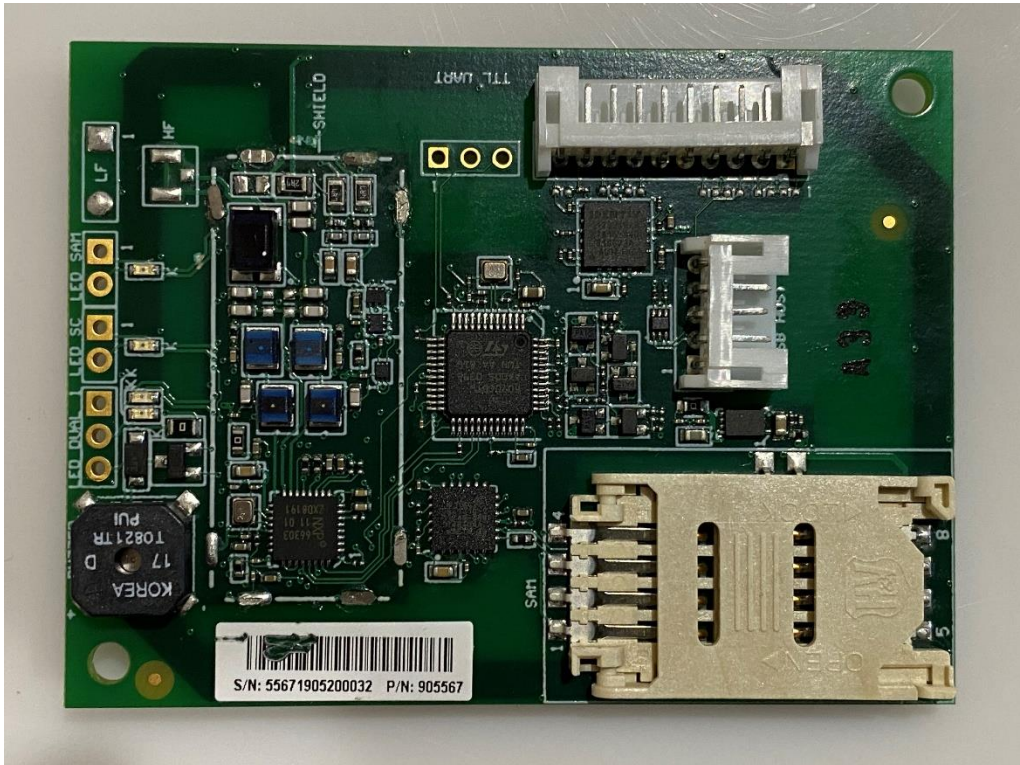

APPENDIX B.2

INTERNAL PHOTOS

Applicant	Identiv Inc.
Model Name	uTrust 5501 F HF+LF
Additional Model	uTrust 5501 F HF+LF DTC
FCC ID	MBPUT5501F-01
ISED ID	7485A-5501F01

uTrust 5501 F HF+LF
Main Board – Top View – Without Shielding

uTrust 5501 F HF+LF
Main Board – Bottom View – Without Coil

**uTrust 5501 F HF+LF DTC
Main Board – Top View – Without Shielding**

**uTrust 5501 F HF+LF DTC
Main Board – Bottom View – Without Coil**