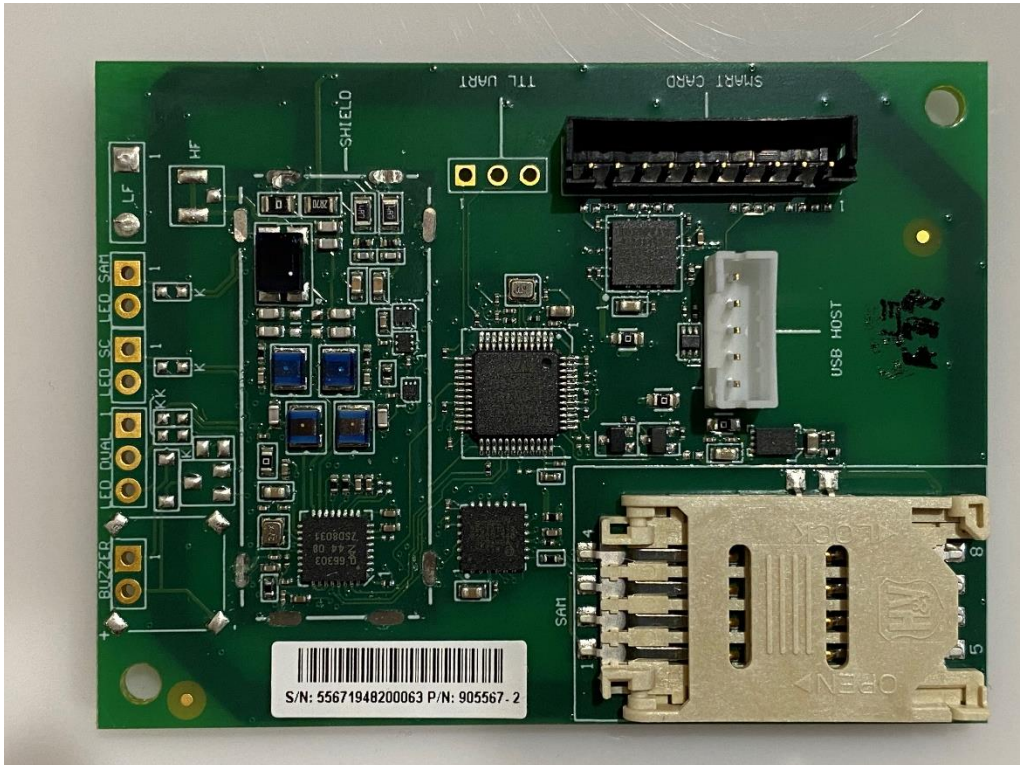

APPENDIX B.2

INTERNAL PHOTOS

Applicant	Identiv Inc.
Model Name	uTrust 5501 F HF+LF
Additional Model	uTrust 5501 F HF+LF DTC
FCC ID	MBPUT5501F-01
ISED ID	7485A-5501F01

uTrust 5501 F HF+LF
Main Board – Top View – Without Shielding

uTrust 5501 F HF+LF
Main Board – Bottom View – Without Coil

**uTrust 5501 F HF+LF DTC
Main Board – Top View – Without Shielding**

**uTrust 5501 F HF+LF DTC
Main Board – Bottom View – Without Coil**