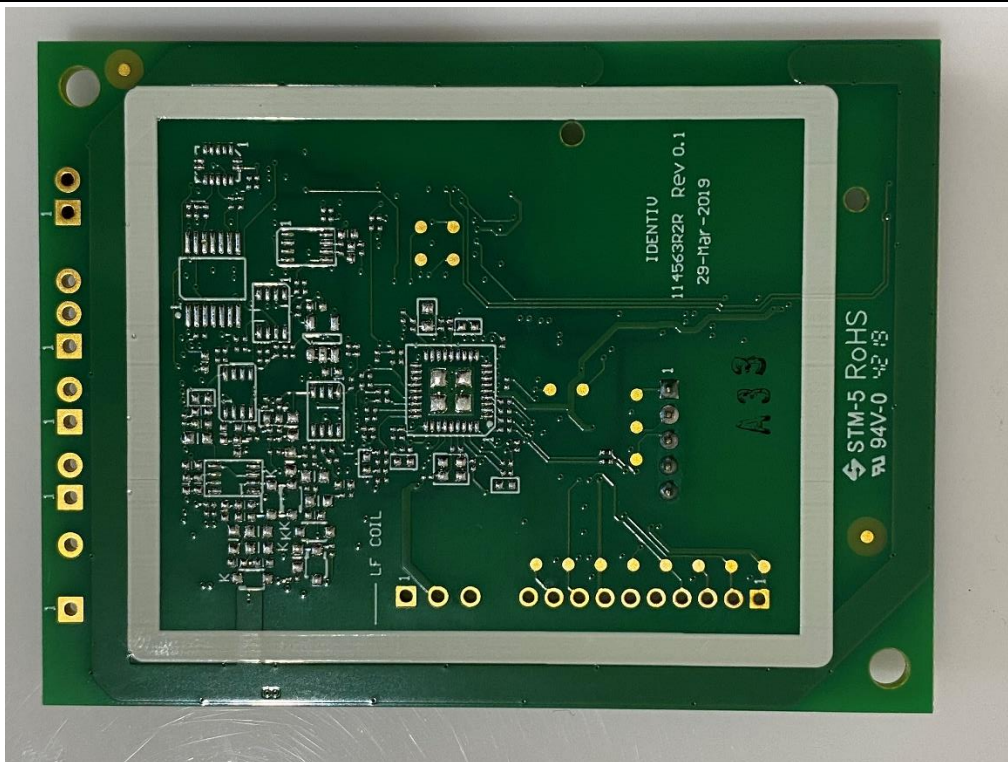

APPENDIX B.2

INTERNAL PHOTOS

Applicant	Identiv Inc.
Model Name	uTrust 5501 F HF+LF
Additional Model	uTrust 5501 F HF+LF DTC
FCC ID	MBPUT5501F-01
ISED ID	7485A-5501F01

uTrust 5501 F HF+LF
Main Board – Top View – Without Shielding

uTrust 5501 F HF+LF
Main Board – Bottom View – Without Coil

**uTrust 5501 F HF+LF DTC
Main Board – Top View – Without Shielding**

**uTrust 5501 F HF+LF DTC
Main Board – Bottom View – Without Coil**