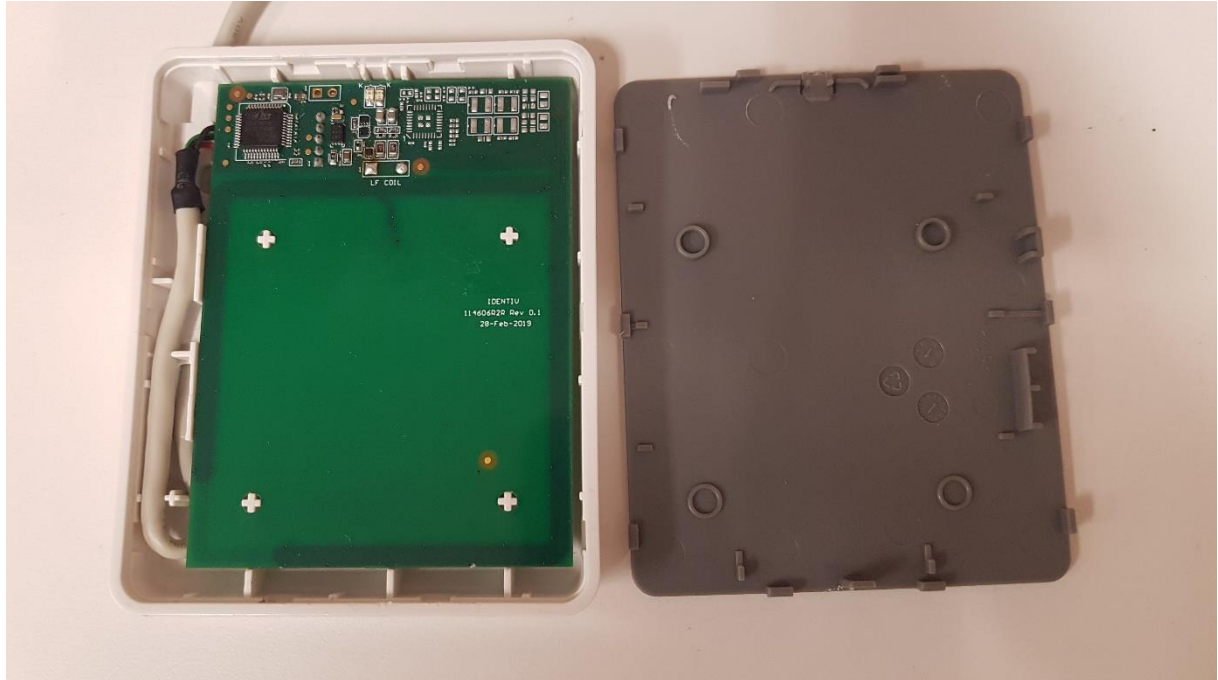

EUT Internal Photos

Applicant	Identiv Inc.
Model Name	uTrust 3720 F LF
FCC ID	MBPUT3720F-01LF
IC ID	7485A-3720F01LF

Internal

Front

Rear