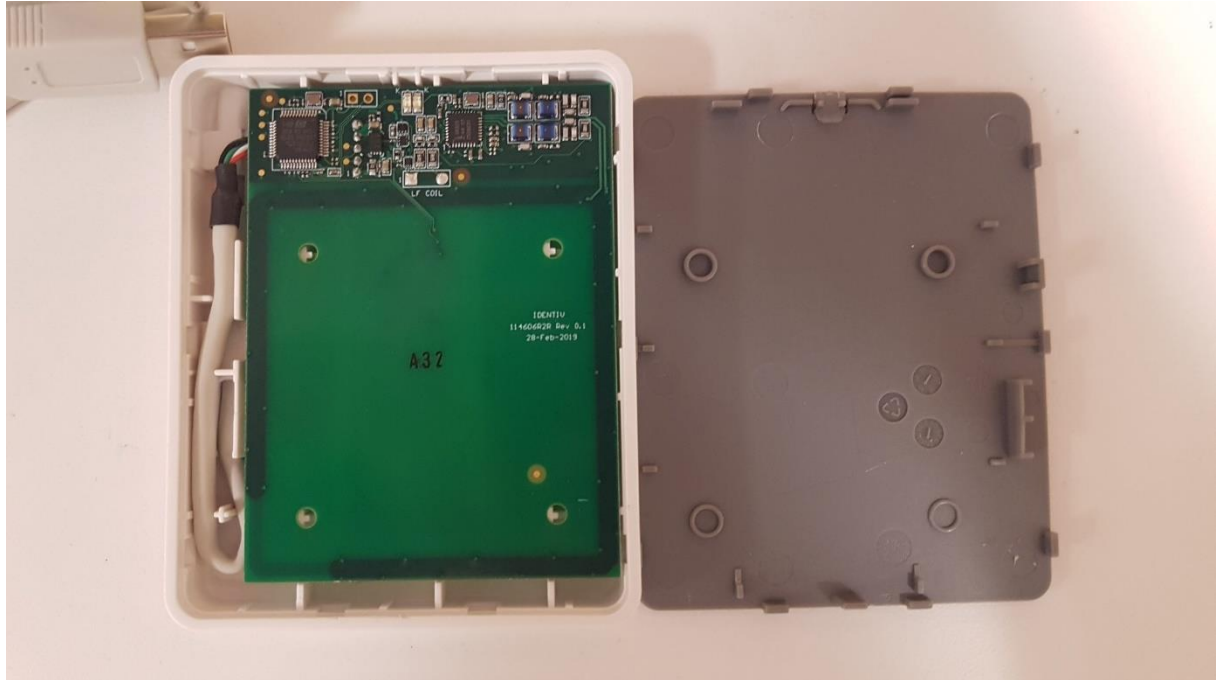

EUT Internal Photos

Applicant	Identiv Inc.
Model Name	uTrust 3720 F HF + LF
FCC ID	MBPUT3720F-01
IC ID	7485A-3720F01

Internal

Front

Rear