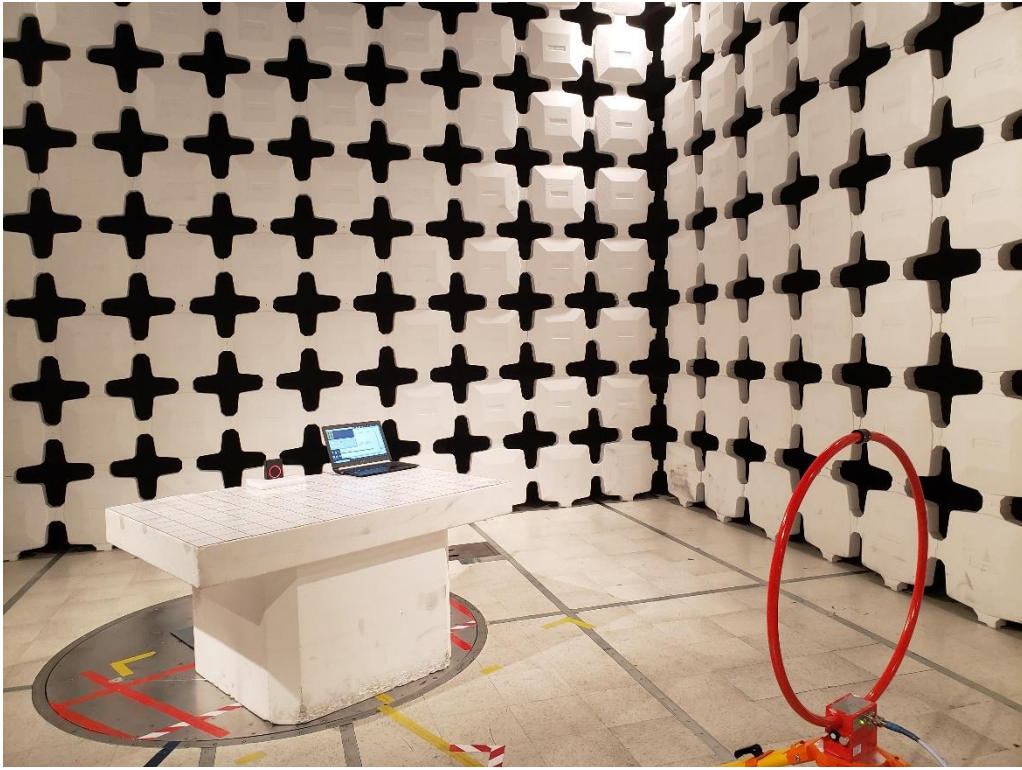

APPENDIX A

TEST SETUP PHOTOS

Applicant	IDENTIV, INC.
Model Name	8116
FCC ID	MBPTSWMSC-00
ISED ID	7485A-TSWMSCRO

Radiated Emission Test Setup

Radiated Emission 9 kHz – 30 MHz

Radiated Emission 30 MHz – 1 GHz

Conducted Emission Test Setup

Front view

Rear view