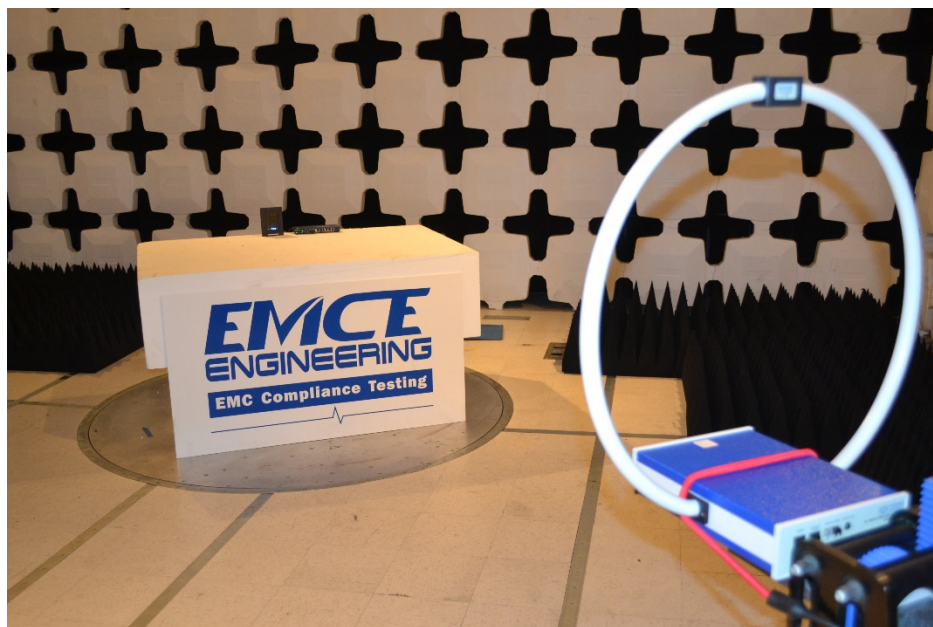

Identiv TS Scramblepad SC
Test Setup Photos

Radiated Emissions 9 kHz – 30 MHz DC Mode

Identiv TS Scramblepad SC
Test Setup Photos

Radiated Emissions 9 kHz – 30 MHz DC Mode

Radiated Emissions 9 kHz – 30 MHz PoE Mode

Identiv TS Scramblepad SC
Test Setup Photos

Radiated Emissions 30MHz – 1 GHz DC Mode

Radiated Emissions 30MHz – 1 GHz PoE Mode