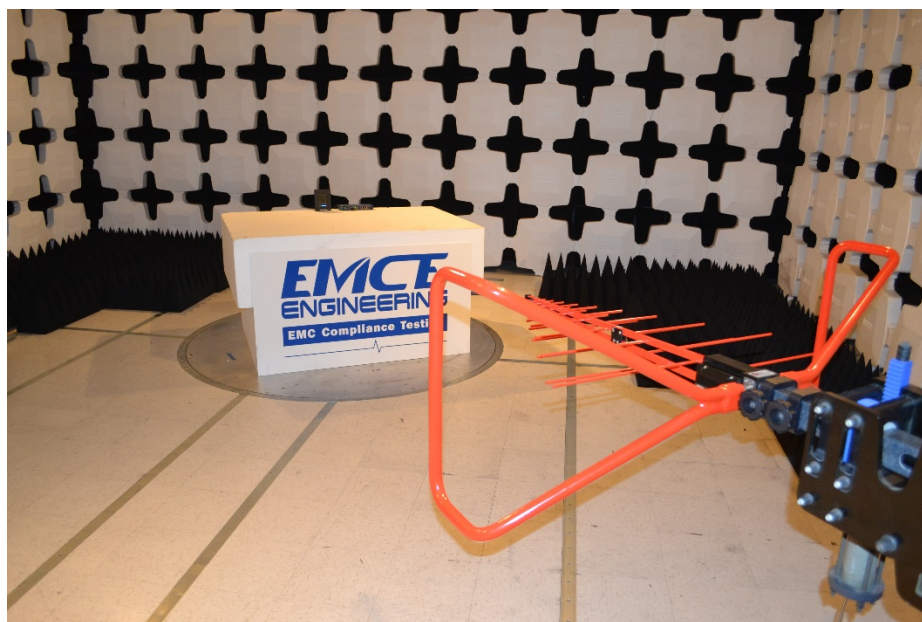

Identiv TS Scramblepad SC
Test Setup Photos

Radiated Emissions 9 kHz – 30 MHz DC Mode

Identiv TS Scramblepad SC
Test Setup Photos

Radiated Emissions 9 kHz – 30 MHz DC Mode

Radiated Emissions 9 kHz – 30 MHz PoE Mode

Identiv TS Scramblepad SC
Test Setup Photos

Radiated Emissions 30MHz – 1 GHz DC Mode

Radiated Emissions 30MHz – 1 GHz PoE Mode