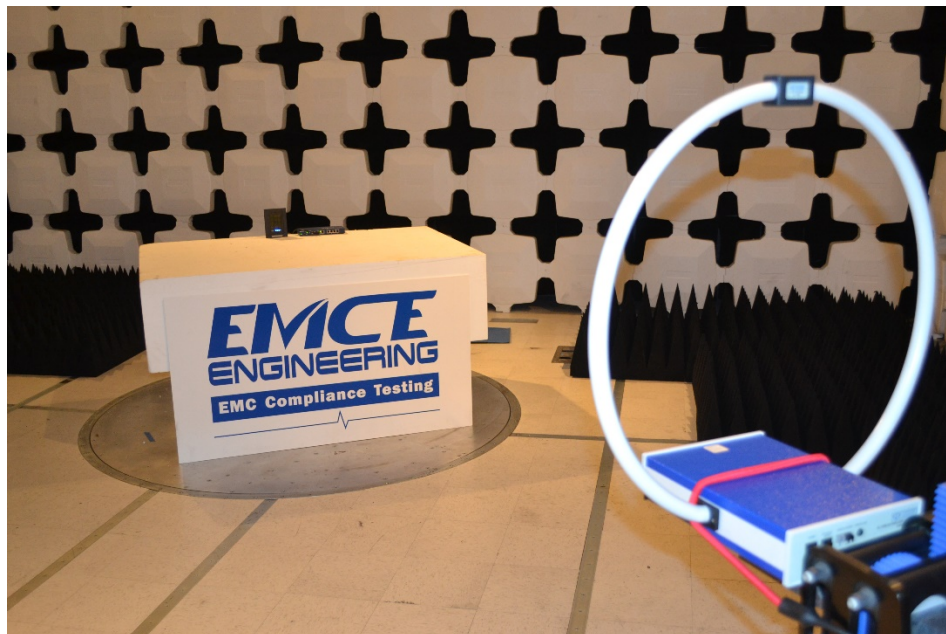

Identiv TS Scramblepad SC
Test Setup Photos

Radiated Emissions 9 kHz – 30 MHz DC Mode

Identiv TS Scramblepad SC
Test Setup Photos

Radiated Emissions 9 kHz – 30 MHz DC Mode

Radiated Emissions 9 kHz – 30 MHz PoE Mode

Identiv TS Scramblepad SC
Test Setup Photos

Radiated Emissions 30MHz – 1 GHz DC Mode

Radiated Emissions 30MHz – 1 GHz PoE Mode