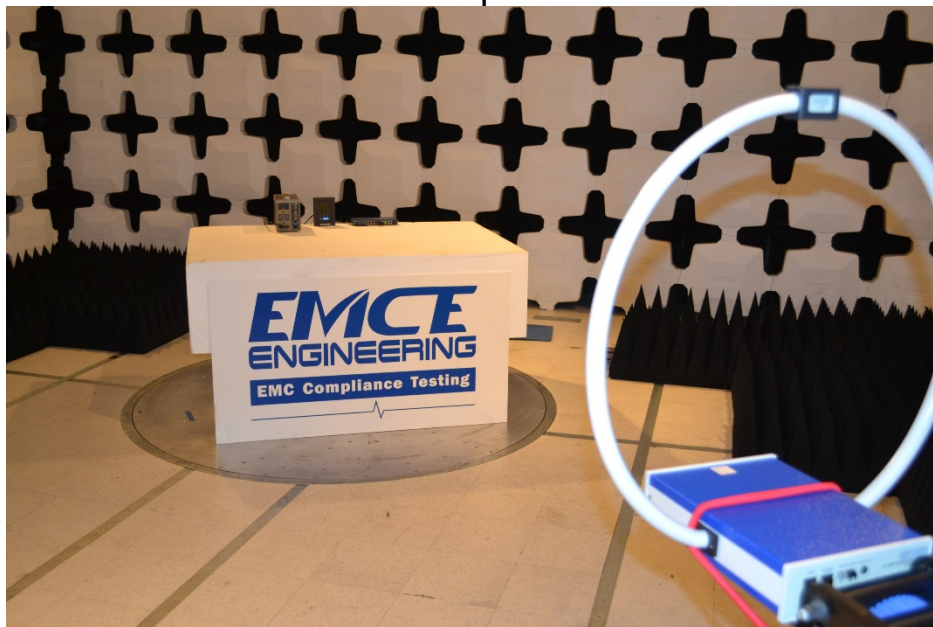

Identiv TS Scramblepad SC
Test Setup Photos

Radiated Emissions 9 kHz – 30 MHz DC Mode

Identiv TS Scramblepad SC
Test Setup Photos

Radiated Emissions 9 kHz – 30 MHz DC Mode

Radiated Emissions 9 kHz – 30 MHz PoE Mode

Identiv TS Scramblepad SC
Test Setup Photos

Radiated Emissions 30MHz – 1 GHz DC Mode

Radiated Emissions 30MHz – 1 GHz PoE Mode