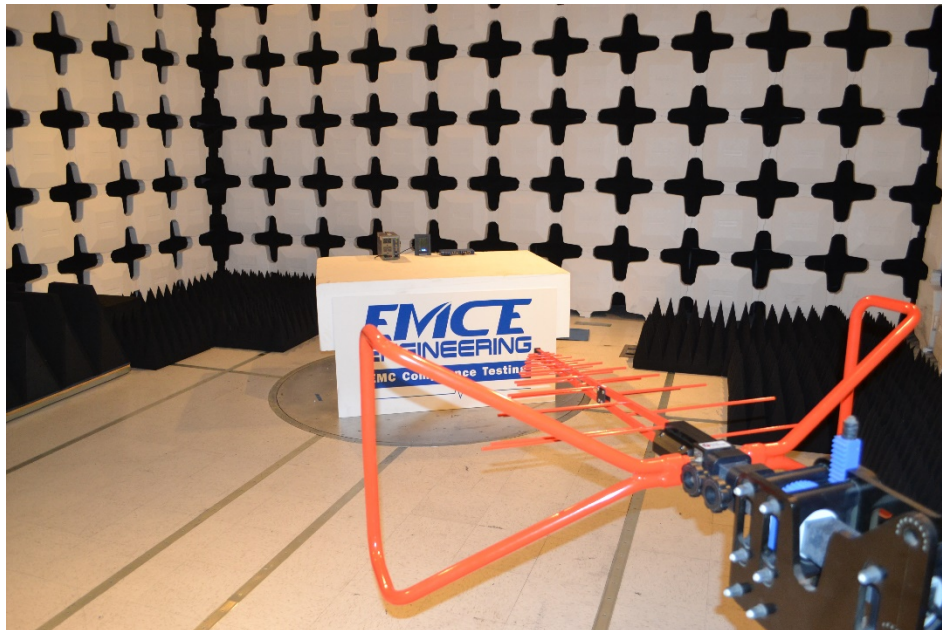

Identiv TS Scramblepad SC
Test Setup Photos

Radiated Emissions 9 kHz – 30 MHz DC Mode

Identiv TS Scramblepad SC
Test Setup Photos

Radiated Emissions 9 kHz – 30 MHz DC Mode

Radiated Emissions 9 kHz – 30 MHz PoE Mode

Identiv TS Scramblepad SC
Test Setup Photos

Radiated Emissions 30MHz – 1 GHz DC Mode

Radiated Emissions 30MHz – 1 GHz PoE Mode