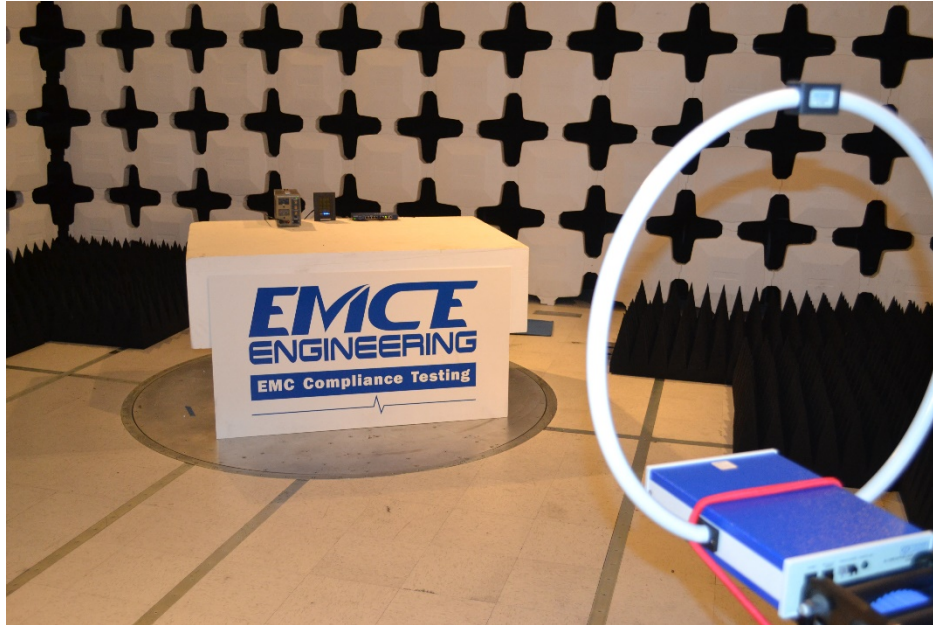

Identiv TS Scramblepad SC
Test Setup Photos

Radiated Emissions 9 kHz – 30 MHz DC Mode

Identiv TS Scramblepad SC
Test Setup Photos

Radiated Emissions 9 kHz – 30 MHz DC Mode

Radiated Emissions 9 kHz – 30 MHz PoE Mode

Identiv TS Scramblepad SC
Test Setup Photos

Radiated Emissions 30MHz – 1 GHz DC Mode

Radiated Emissions 30MHz – 1 GHz PoE Mode