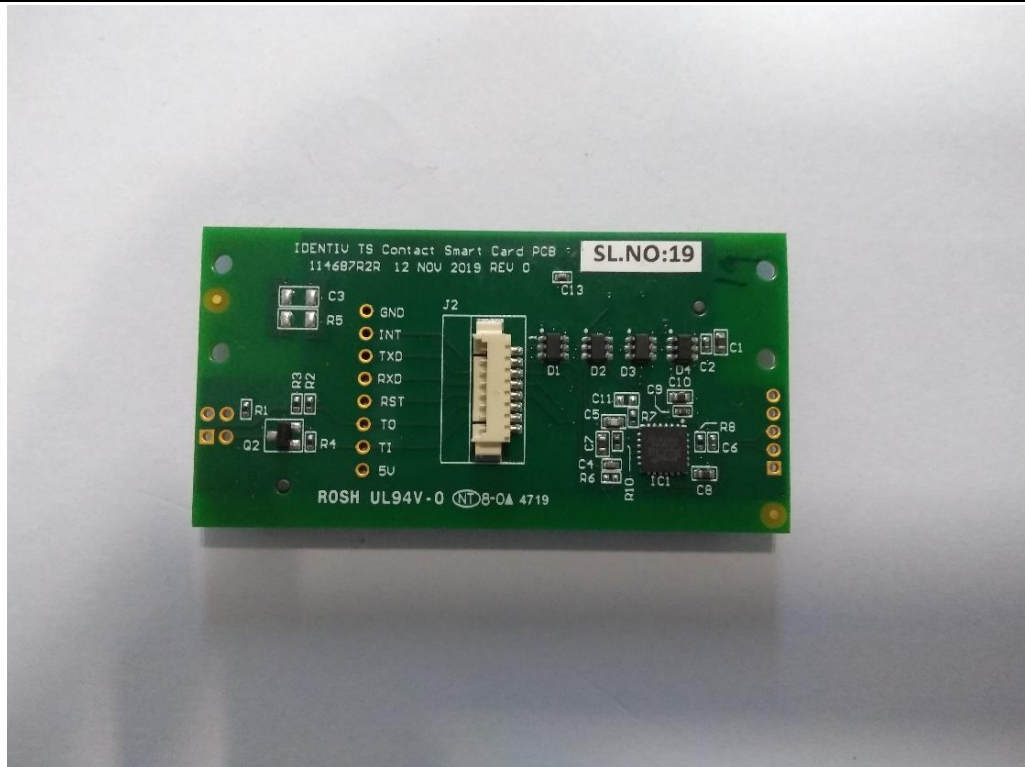

## APPENDIX B.2

### INTERNAL PHOTOS

<b>Applicant</b>	IDENTIV, INC.
<b>Model Name</b>	8216
<b>FCC ID</b>	MBPTSKPSC-00
<b>ISED ID</b>	7485A-TSKPSCRO

**Contact Smart Card – PCBA (Top)**

**Contact Smart Card – PCBA (Bottom)**