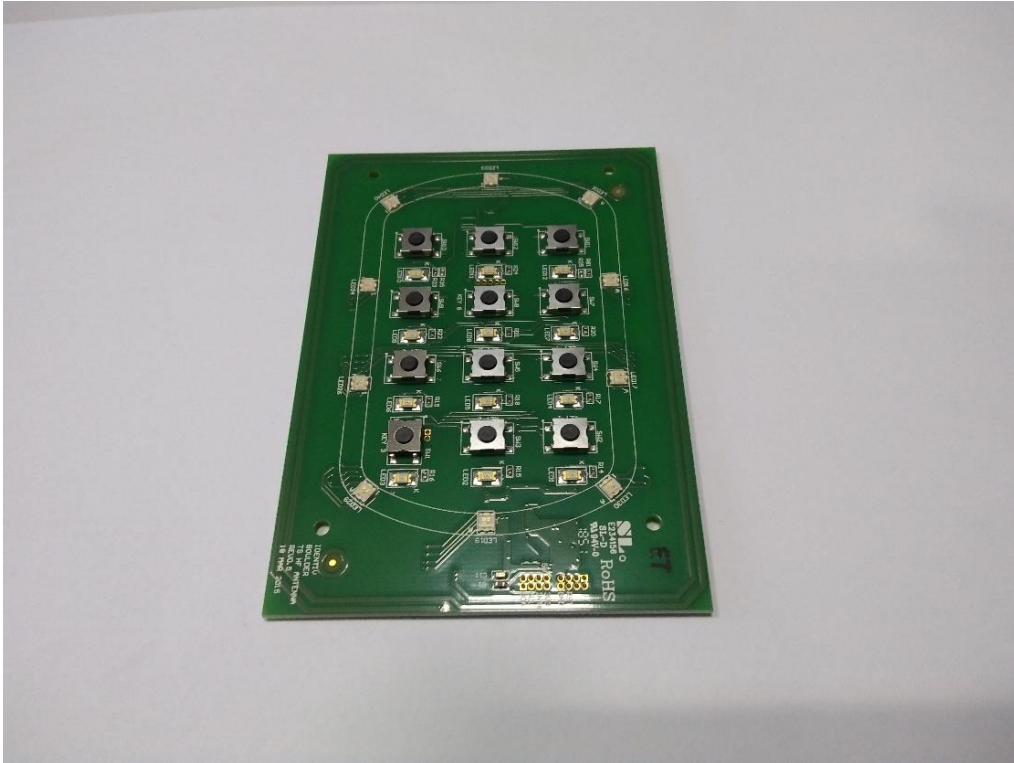

Keypad Antenna – PCBA (Top)