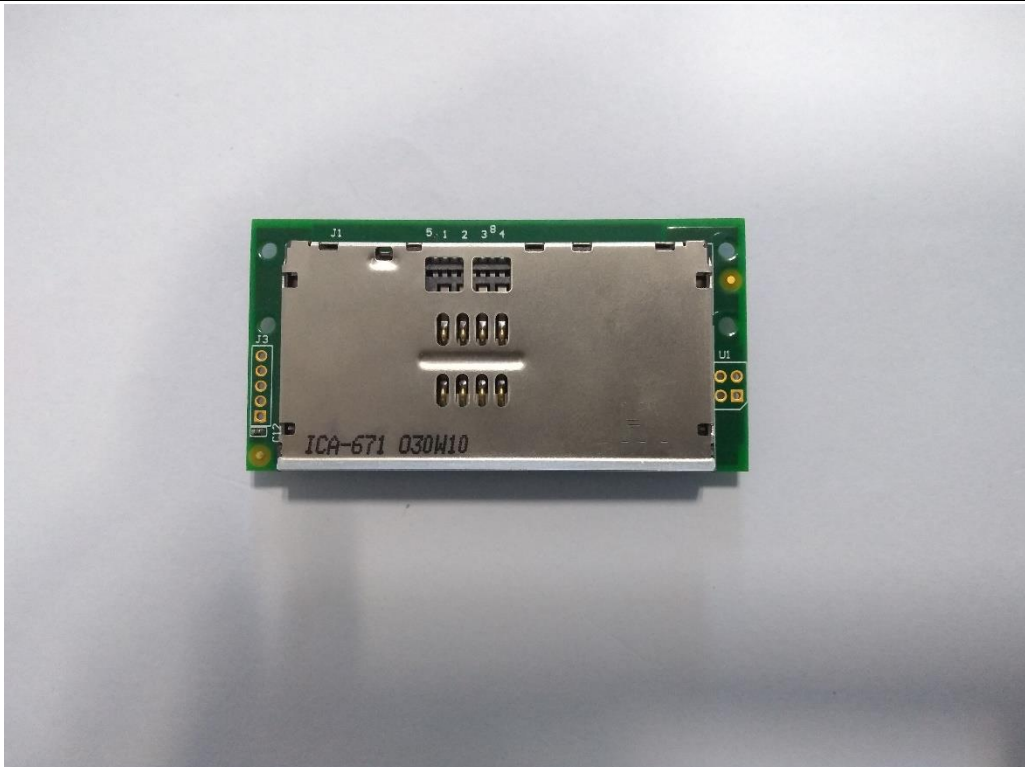

### INTERNAL PHOTOS

<b>Applicant</b>	IDENTIV, INC.
<b>Model Name</b>	8216
<b>FCC ID</b>	MBPTSKPSC-00
<b>ISED ID</b>	7485A-TSKPSCRO

**Contact Smart Card – PCBA (Top)**

**Contact Smart Card – PCBA (Bottom)**