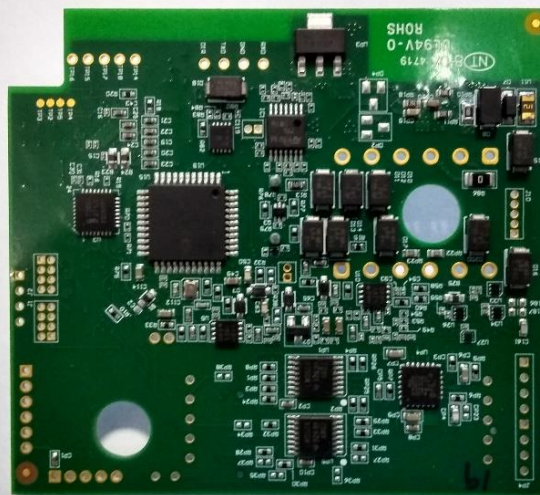

### INTERNAL PHOTOS

<b>Applicant</b>	IDENTIV, INC.
<b>Model Name</b>	8216
<b>FCC ID</b>	MBPTSKPSC-00
<b>ISED ID</b>	7485A-TSKPSCRO

**Contact Smart Card – PCBA (Top)**

**Contact Smart Card – PCBA (Bottom)**

**Keypad Antenna – PCBA (Top)**

**Keypad Antenna – PCBA (Bottom)**

**TS MB WContact - Top**

**TS MB WContact - Bottom**

**Keypad Antenna – PCBA (Bottom) with LF Antenna**