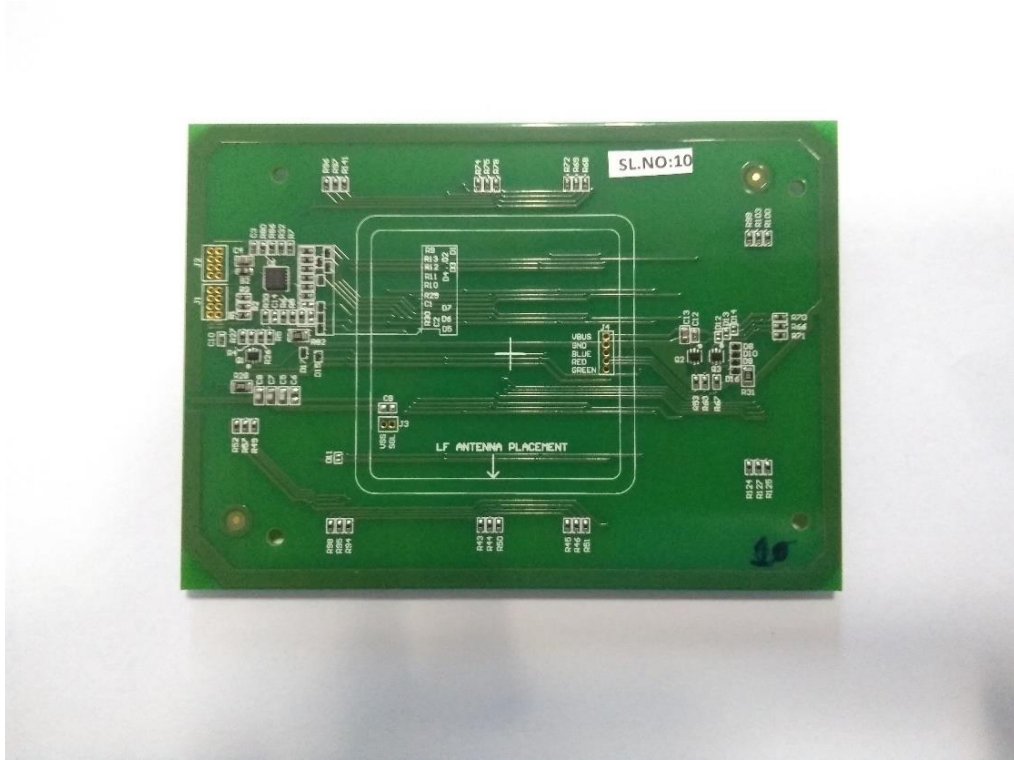

### INTERNAL PHOTOS

<b>Applicant</b>	IDENTIV, INC.
<b>Model Name</b>	8216
<b>FCC ID</b>	MBPTSKPSC-00
<b>ISED ID</b>	7485A-TSKPSCRO

**Contact Smart Card – PCBA (Top)**

**Contact Smart Card – PCBA (Bottom)**

**Keypad Antenna – PCBA (Top)**

**Keypad Antenna – PCBA (Bottom)**

**TS MB WContact - Top**

**TS MB WContact - Bottom**

**Keypad Antenna – PCBA (Bottom) with LF Antenna**