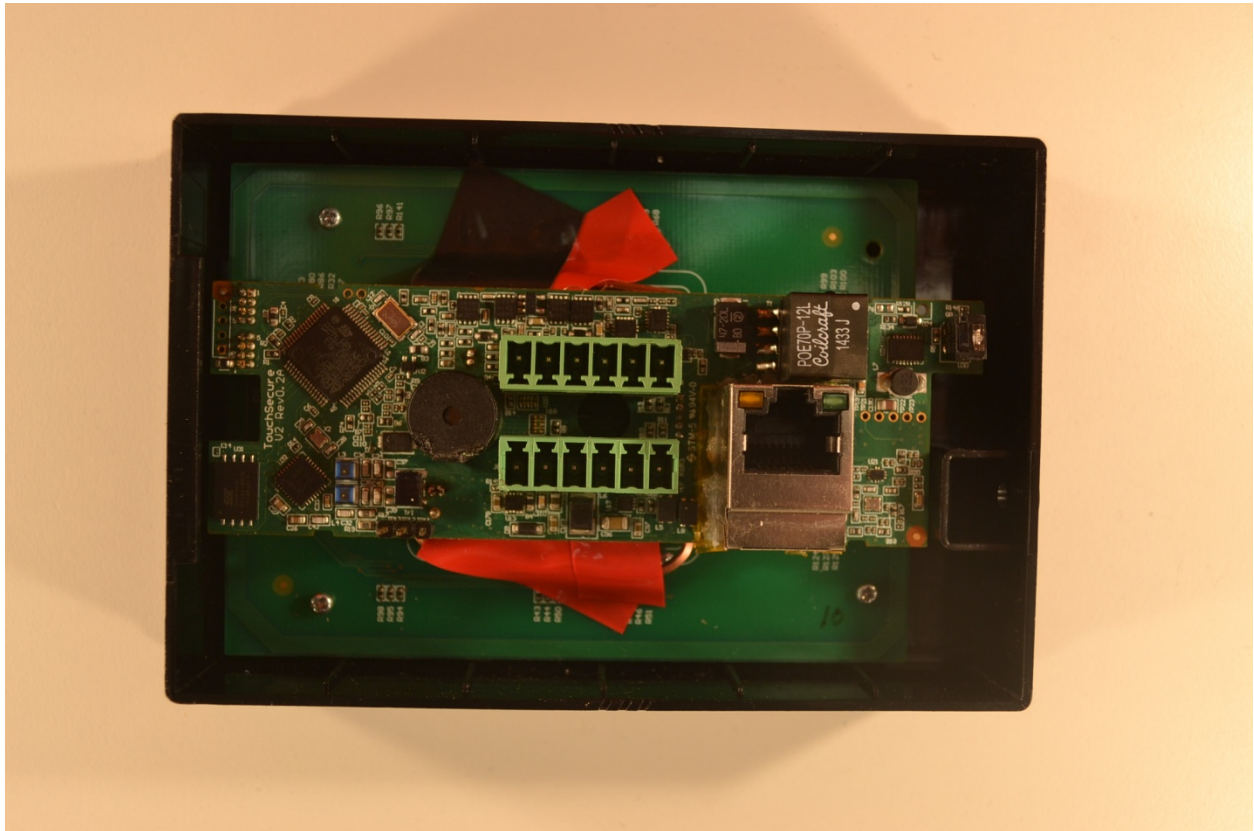

TS Network Keypad (Model 8230)

EXTERNAL PHOTOS

EUT Front View

TS Network Keypad (Model 8230)

EXTERNAL PHOTOS

EUT Rear View

TS Keypad (Model 8210)

EXTERNAL PHOTOS

EUT Front View

FCC D: MBPTSKP-02
IC: 7485A-TSKPR2

EMCE Project #: 4125
Date: 5/10/2015

TS Keypad (Model 8210)

EXTERNAL PHOTOS