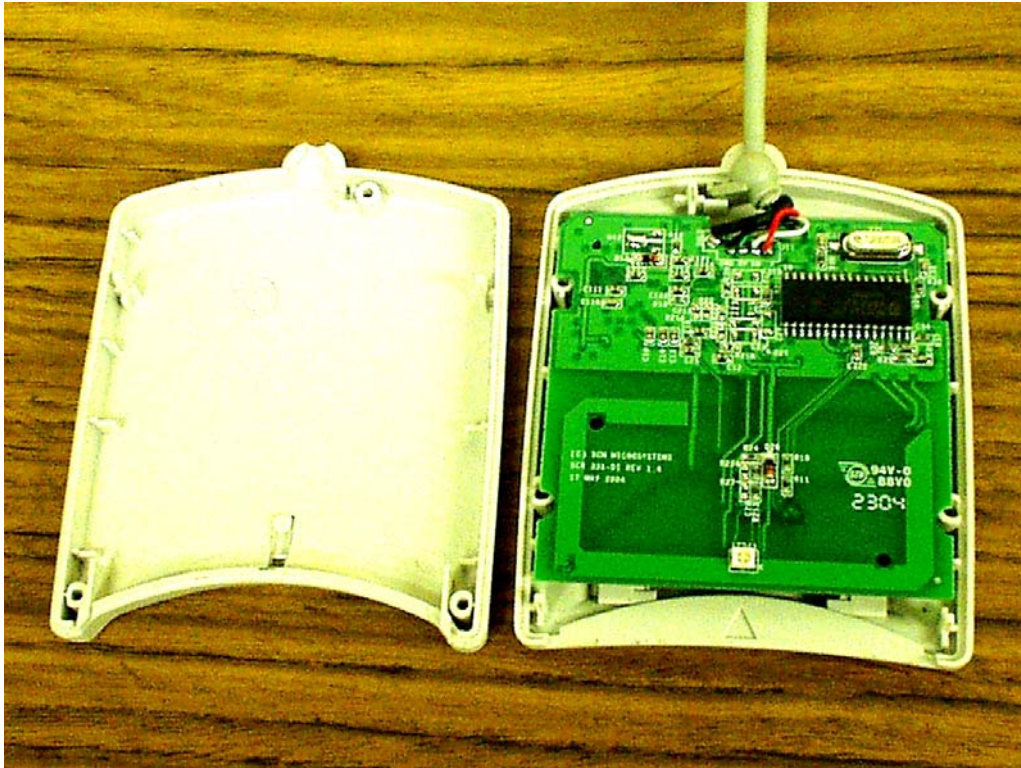

***EUT Model: SCR331-DI***

***EUT Internal Open View - Solder Side***

*EUT Model: SCR331-DI*

*EUT Internal Open View - Component Side*

***EUT Model: SCR331-DI***

***EUT Internal Open View with Board Outside Case***

***EUT Model: SCR331-DI***

***EUT Internal Open View Showing the Smart Card - Top View***

***EUT Model: SCR331-DI***

***EUT Internal Open View Showing the Smart Card - Bottom View***