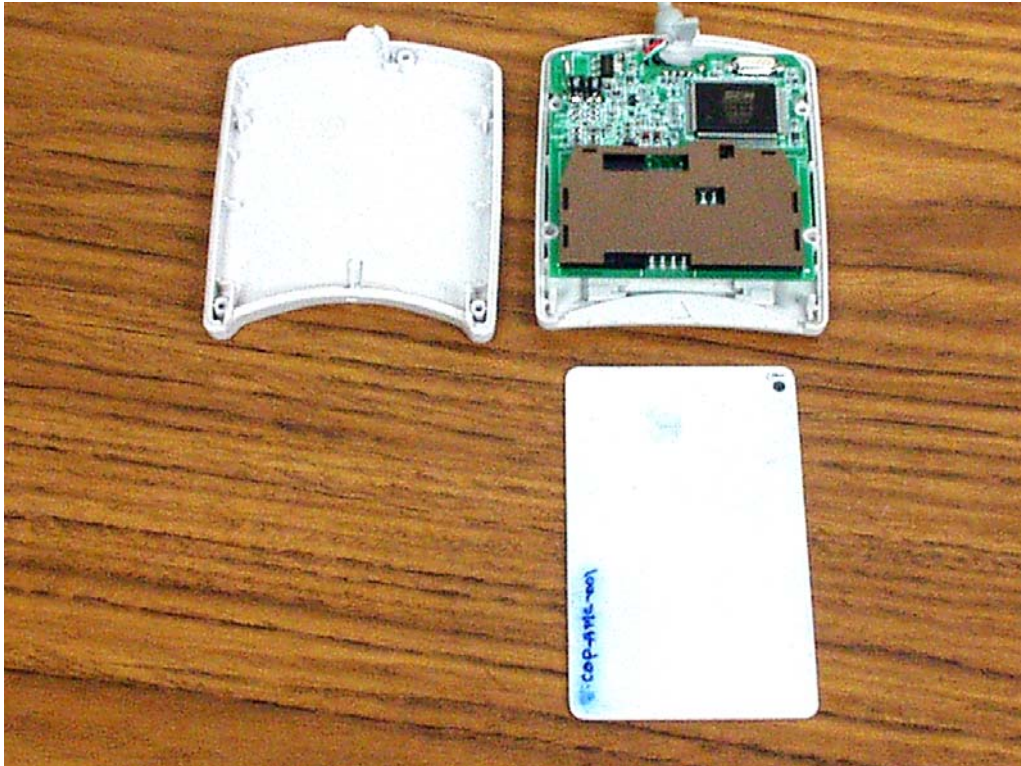

***EUT Model: SCR331-DI***

***EUT Internal Open View - Solder Side***

*EUT Model: SCR331-DI*

*EUT Internal Open View - Component Side*

***EUT Model: SCR331-DI***

***EUT Internal Open View with Board Outside Case***

***EUT Model: SCR331-DI***

***EUT Internal Open View Showing the Smart Card - Top View***

***EUT Model: SCR331-DI***

***EUT Internal Open View Showing the Smart Card - Bottom View***