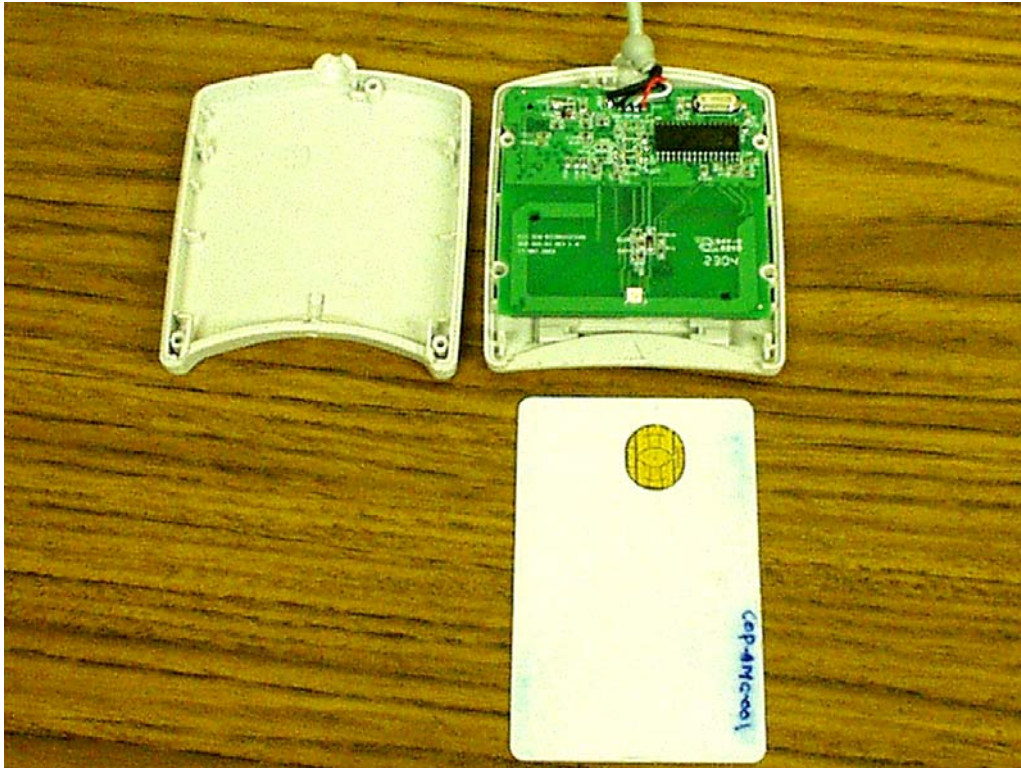

***EUT Model: SCR331-DI***

***EUT Internal Open View - Solder Side***

*EUT Model: SCR331-DI*

*EUT Internal Open View - Component Side*

***EUT Model: SCR331-DI***

***EUT Internal Open View with Board Outside Case***

***EUT Model: SCR331-DI***

***EUT Internal Open View Showing the Smart Card - Top View***

***EUT Model: SCR331-DI***

***EUT Internal Open View Showing the Smart Card - Bottom View***