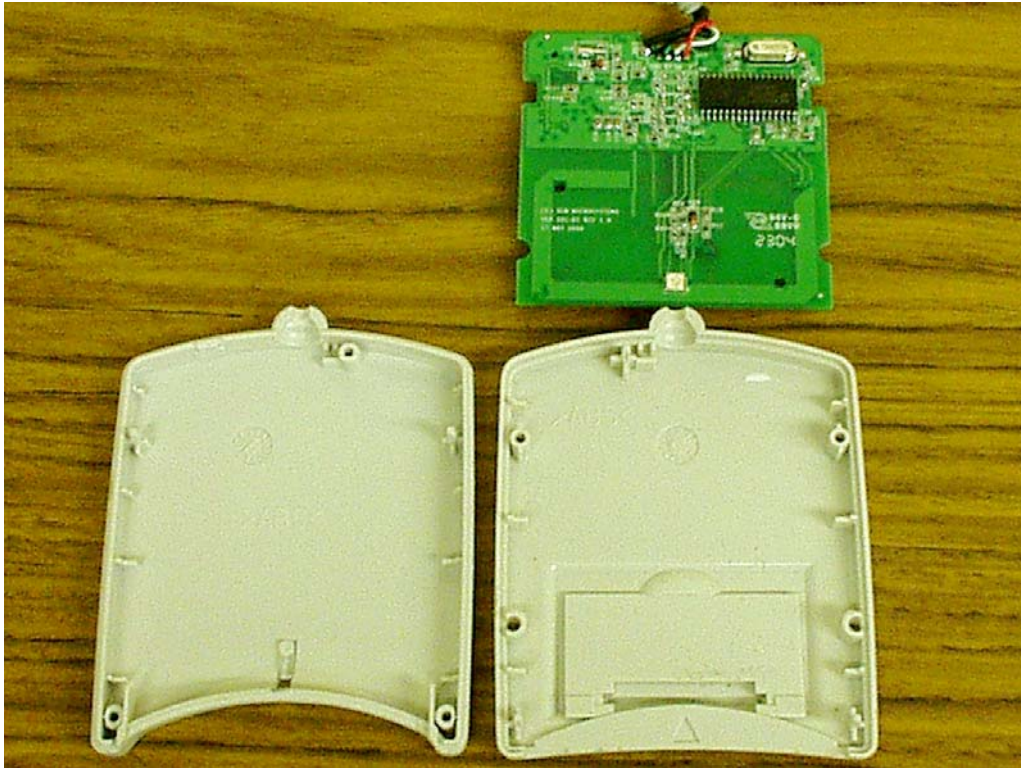

***EUT Model: SCR331-DI***

***EUT Internal Open View - Solder Side***

*EUT Model: SCR331-DI*

*EUT Internal Open View - Component Side*

***EUT Model: SCR331-DI***

***EUT Internal Open View with Board Outside Case***

***EUT Model: SCR331-DI***

***EUT Internal Open View Showing the Smart Card - Top View***

***EUT Model: SCR331-DI***

***EUT Internal Open View Showing the Smart Card - Bottom View***