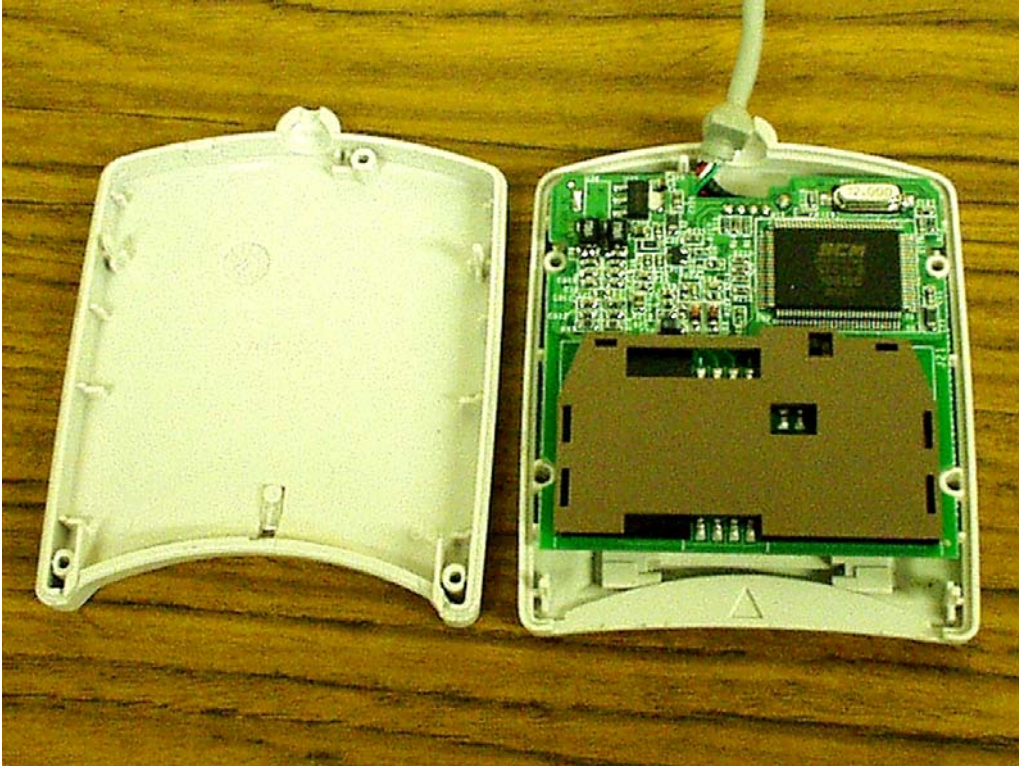

***EUT Model: SCR331-DI***

***EUT Internal Open View - Solder Side***

*EUT Model: SCR331-DI*

*EUT Internal Open View - Component Side*

***EUT Model: SCR331-DI***

***EUT Internal Open View with Board Outside Case***

***EUT Model: SCR331-DI***

***EUT Internal Open View Showing the Smart Card - Top View***

***EUT Model: SCR331-DI***

***EUT Internal Open View Showing the Smart Card - Bottom View***