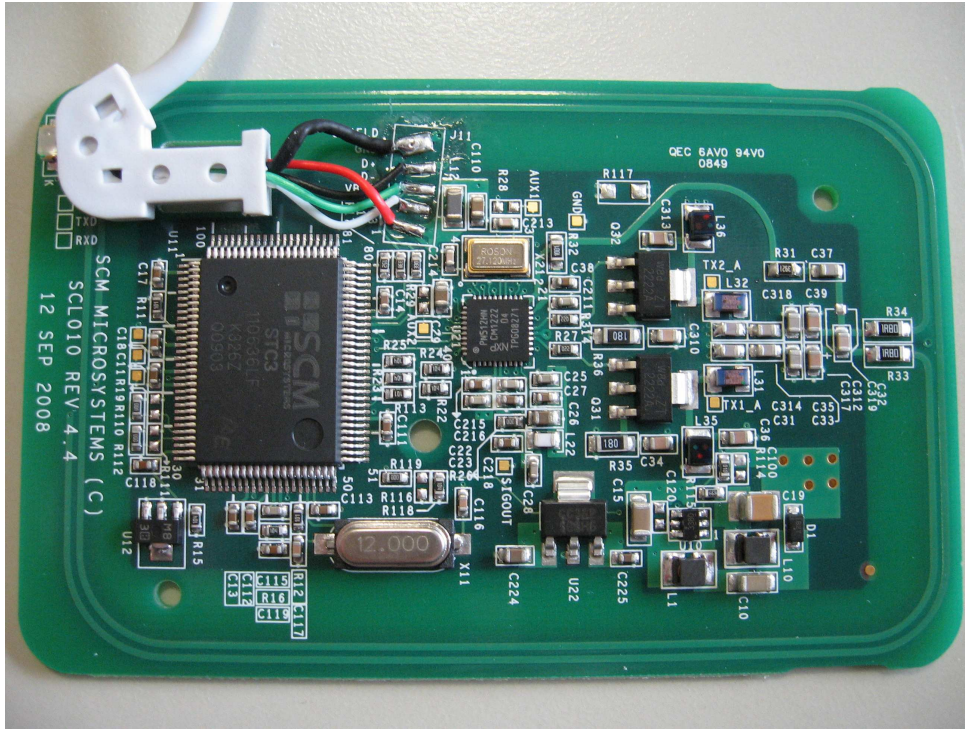

1 Annex B – EUT internal pictures

1.1 List of Pictures

Picture 1: EUT top side.....2
Picture 2: EUT bottom side.....2

EMV **TESTHAUS** GmbH
Gustav-Hertz-Straße 35
94315 Straubing
Germany
Revision: 1.01

SCM Microsystems (India) Pvt. Ltd

SCL011

090526-AU01+W02
Annex B

Page 1 of 2

Picture 1: EUT top side

Picture 2: EUT bottom side