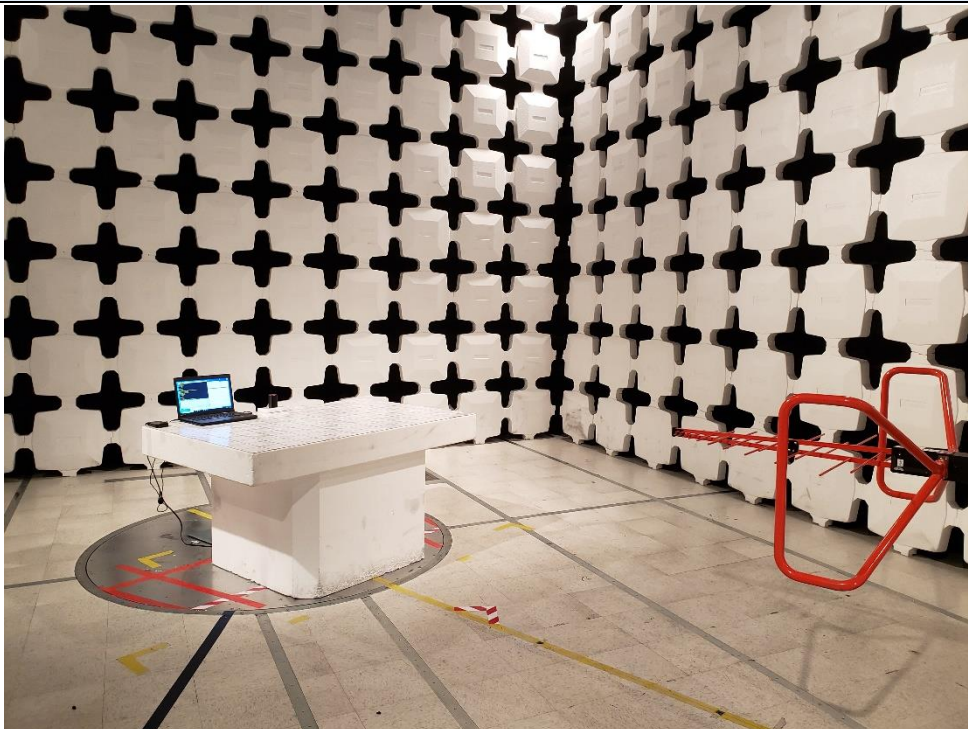

APPENDIX A

TEST SETUP PHOTOS

Applicant	Identiv Inc.
Model Name	7010-B
FCC ID	MBPPRIMIS-00
IC ID	7485A-PRIMISR0

Radiated Emission Test Setup : Below 1 GHz

9 kHz – 30 MHz

30 MHz – 1 GHz

Conducted Emission Test Setup

Front View

Rear View