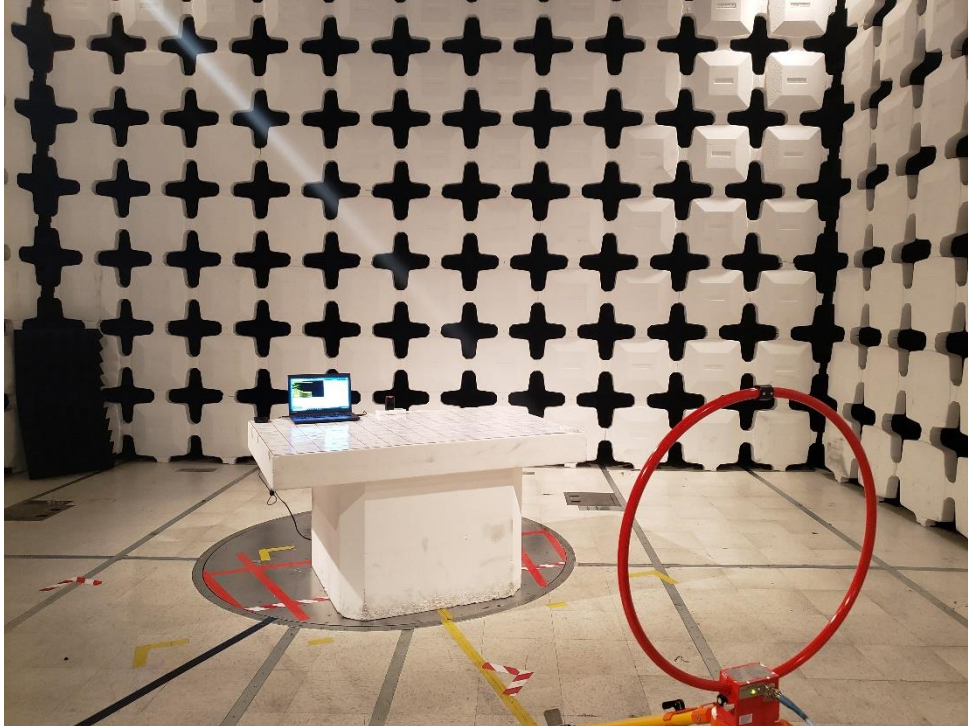

APPENDIX A

TEST SETUP PHOTOS

Applicant	Identiv Inc.
Model Name	7010-B
FCC ID	MBPPRIMIS-00
IC ID	7485A-PRIMISR0

Radiated Emission Test Setup : Below 1 GHz

9 kHz – 30 MHz

30 MHz – 1 GHz

Conducted Emission Test Setup