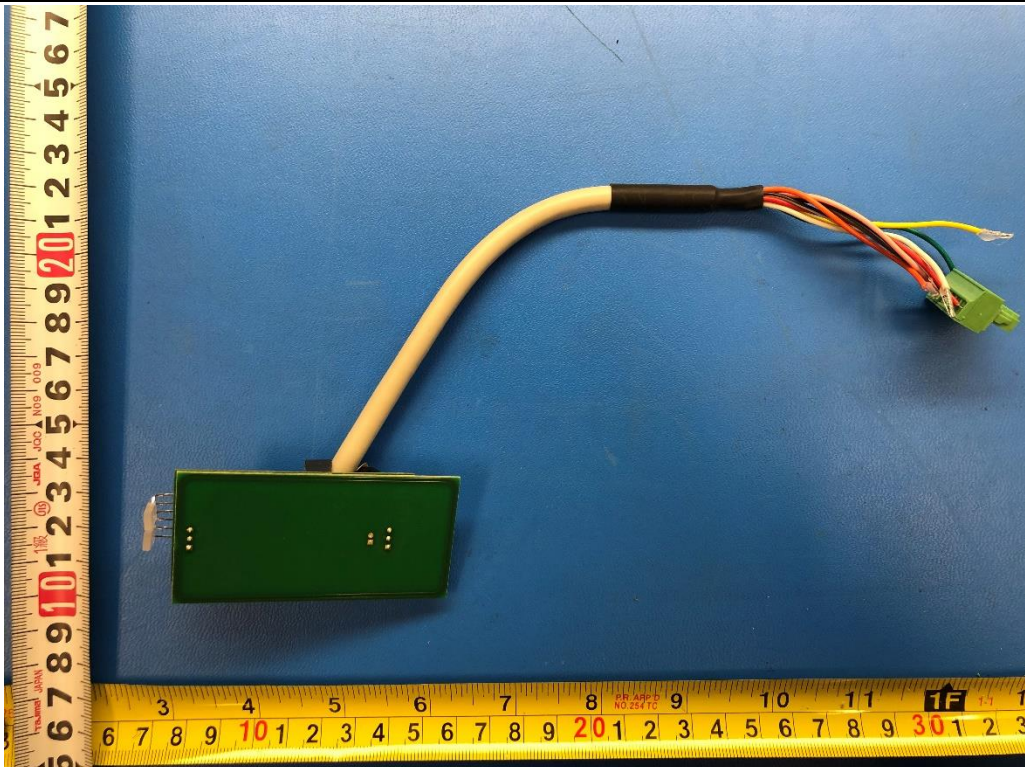

APPENDIX B.2

INTERNAL PHOTOS

Applicant	Identiv Inc.
Model Name	7010-B
FCC ID	MBPPRIMIS-00
ISED ID	7485A-PRIMISRO

Contact Smart Card – PCBA (Top)

Contact Smart Card – PCBA (Bottom)

Antenna PCB Top Side

Antenna PCB Bottom Side

Antenna PCB with LF Coil

Main PCBA Top Side

Main PCBA Bottom Side