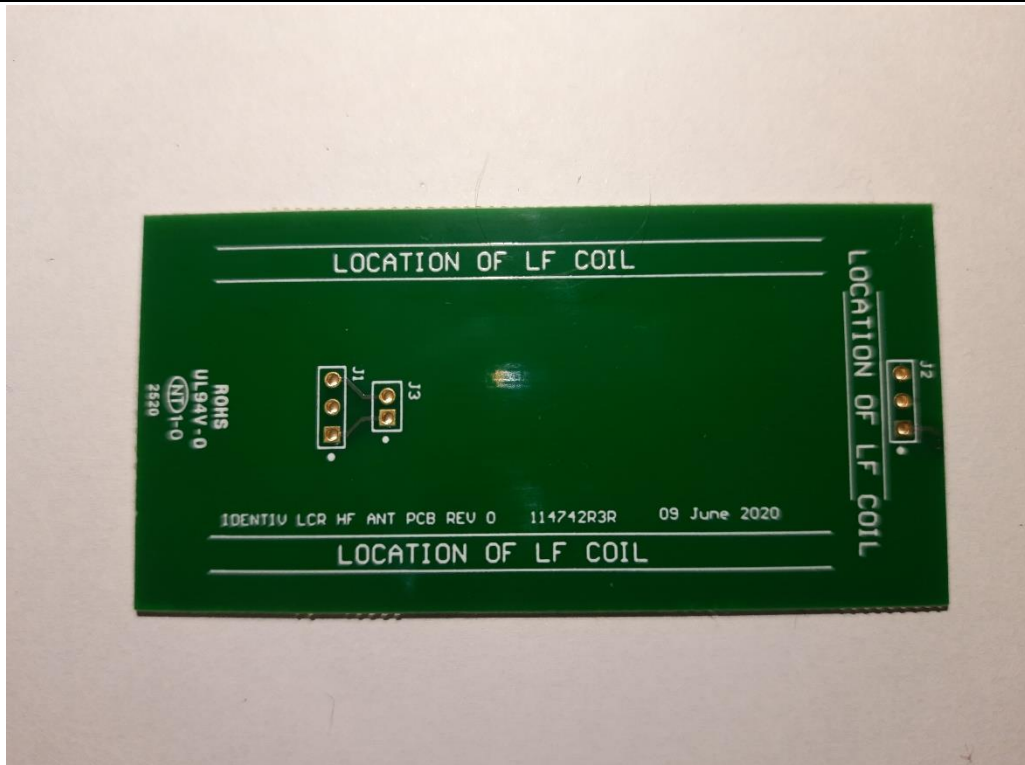

APPENDIX B.2

INTERNAL PHOTOS

Applicant	Identiv Inc.
Model Name	7010-B
FCC ID	MBPPRIMIS-00
ISED ID	7485A-PRIMISRO

Contact Smart Card – PCBA (Top)

Contact Smart Card – PCBA (Bottom)

Antenna PCB Top Side

Antenna PCB Bottom Side

Antenna PCB with LF Coil

Main PCBA Top Side

Main PCBA Bottom Side