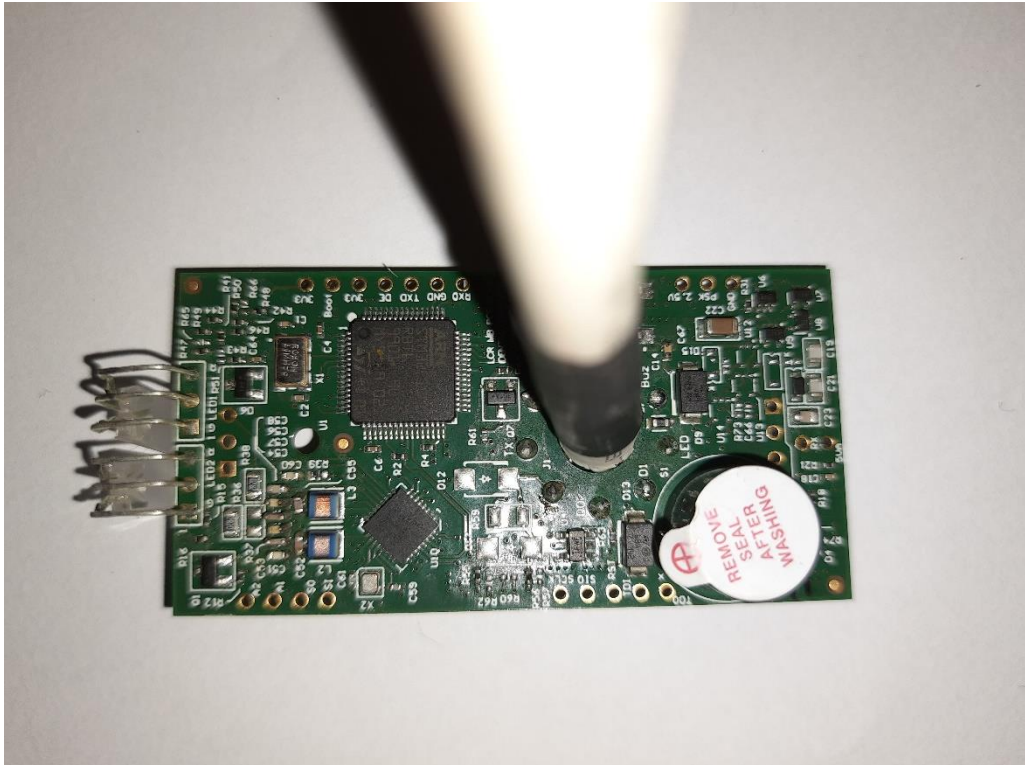

APPENDIX B.2

INTERNAL PHOTOS

Applicant	Identiv Inc.
Model Name	7010-B
FCC ID	MBPPRIMIS-00
ISED ID	7485A-PRIMISRO

Contact Smart Card – PCBA (Top)

Contact Smart Card – PCBA (Bottom)

Antenna PCB Top Side

Antenna PCB Bottom Side

Antenna PCB with LF Coil

Main PCBA Top Side

Main PCBA Bottom Side