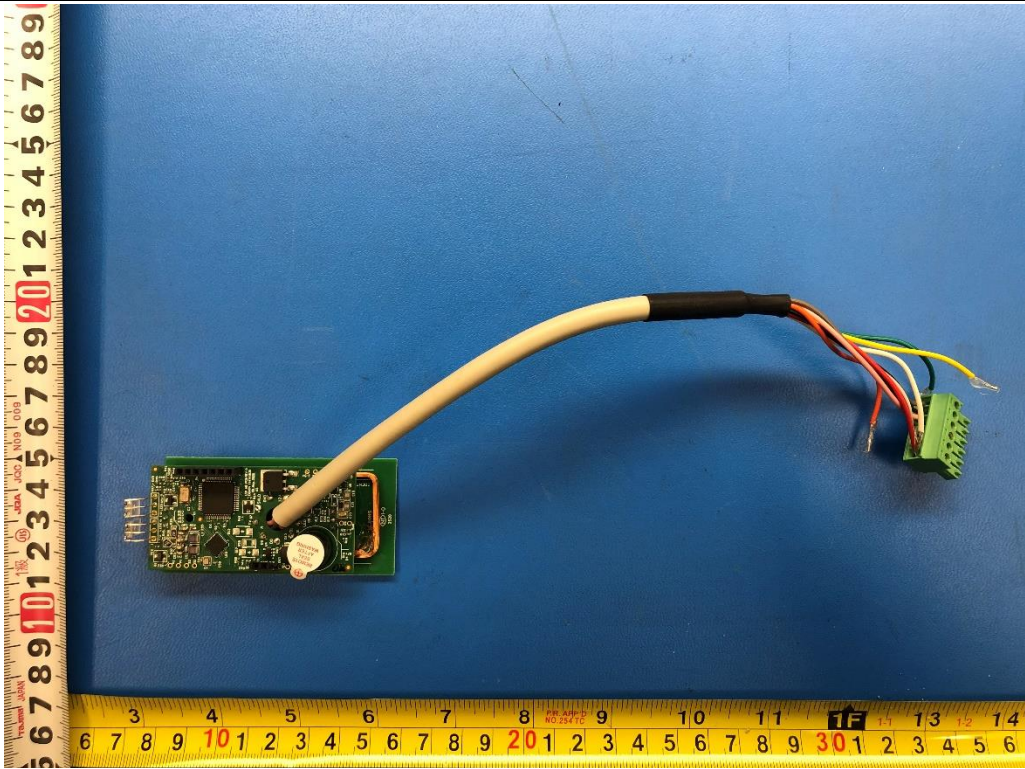

APPENDIX B.2

INTERNAL PHOTOS

Applicant	Identiv Inc.
Model Name	7010-B
FCC ID	MBPPRIMIS-00
ISED ID	7485A-PRIMISRO

Contact Smart Card – PCBA (Top)

Contact Smart Card – PCBA (Bottom)

Antenna PCB Top Side

Antenna PCB Bottom Side

Antenna PCB with LF Coil

Main PCBA Top Side

Main PCBA Bottom Side