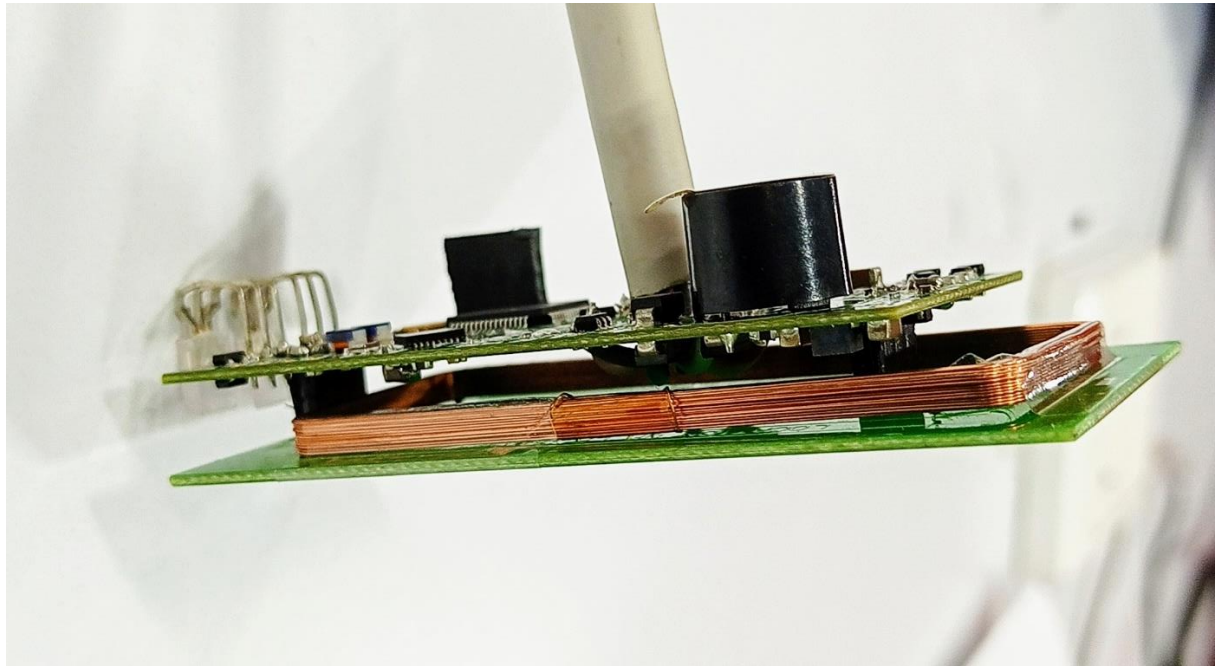

APPENDIX B.2

INTERNAL PHOTOS

Applicant	Identiv Inc.
Model Name	7010-B
FCC ID	MBPPRIMIS-00
ISED ID	7485A-PRIMISRO

Contact Smart Card – PCBA (Top)

Contact Smart Card – PCBA (Bottom)

Antenna PCB Top Side

Antenna PCB Bottom Side

Antenna PCB with LF Coil

Main PCBA Top Side

Main PCBA Bottom Side