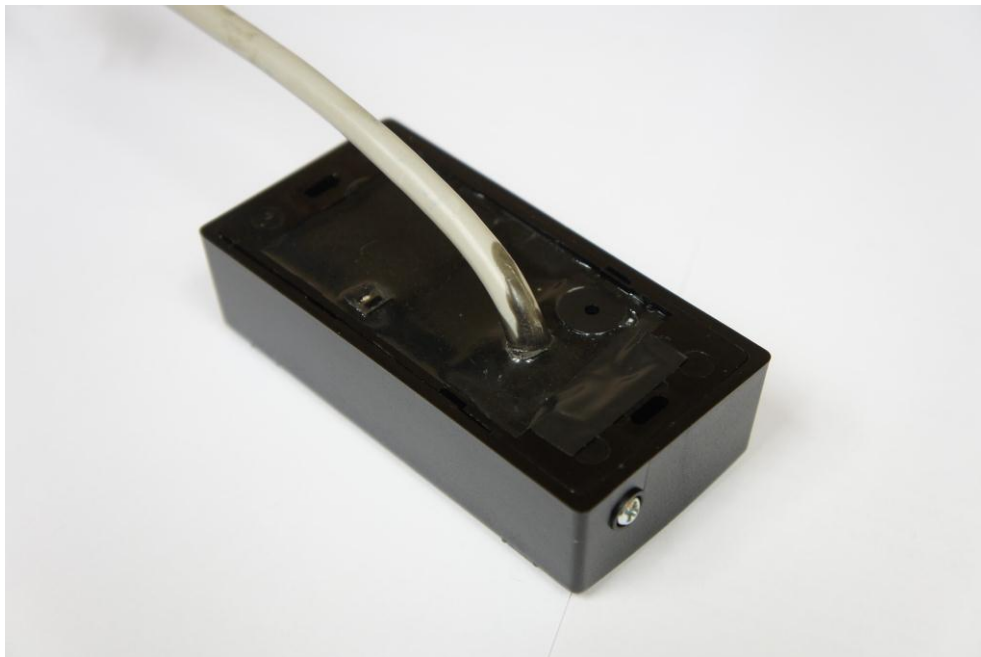

## 1.1 List of Pictures

Picture 1: EUT front side.....2  
Picture 2: EUT back side .....2  
Picture 3: EUT open .....3

EMV **TESTHAUS** GmbH  
Gustav-Hertz-Straße 35  
94315 Straubing  
Germany  
Revision: 1.0

Identive Group Inc  
RFID reader PAC2111

Picture 1: EUT front side

Picture 2: EUT back side

Picture 3: EUT open