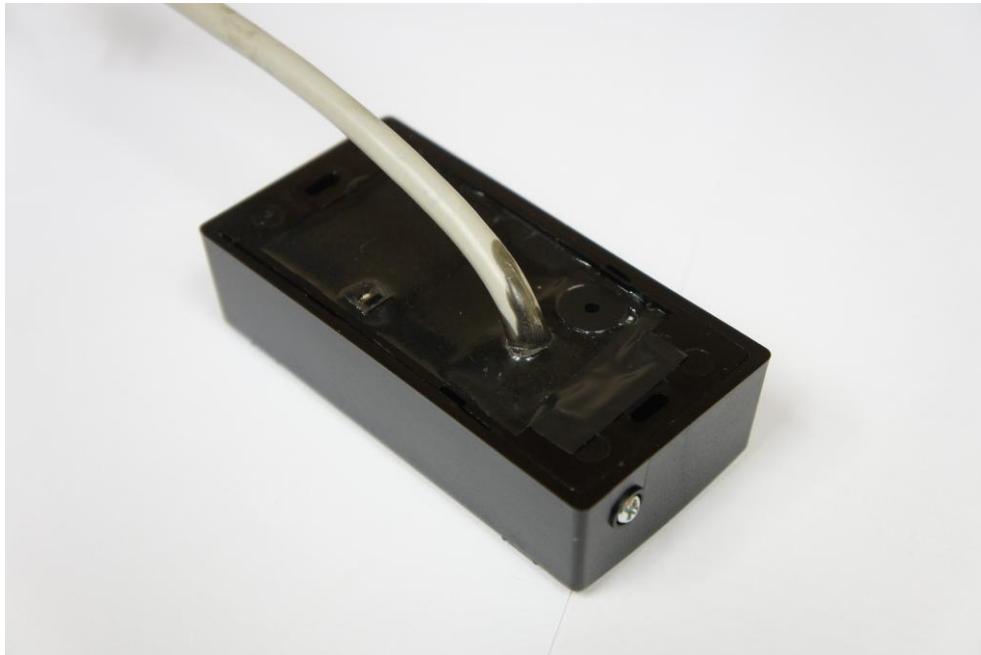

## 1.1 List of Pictures

Picture 1: EUT front side.....2  
Picture 2: EUT back side .....2

EMV **TESTHAUS** GmbH  
Gustav-Hertz-Straße 35  
94315 Straubing  
Germany  
Revision: 1.0

Identive Group Inc  
RFID reader PAC21x1

Picture 1: EUT front side

Picture 2: EUT back side