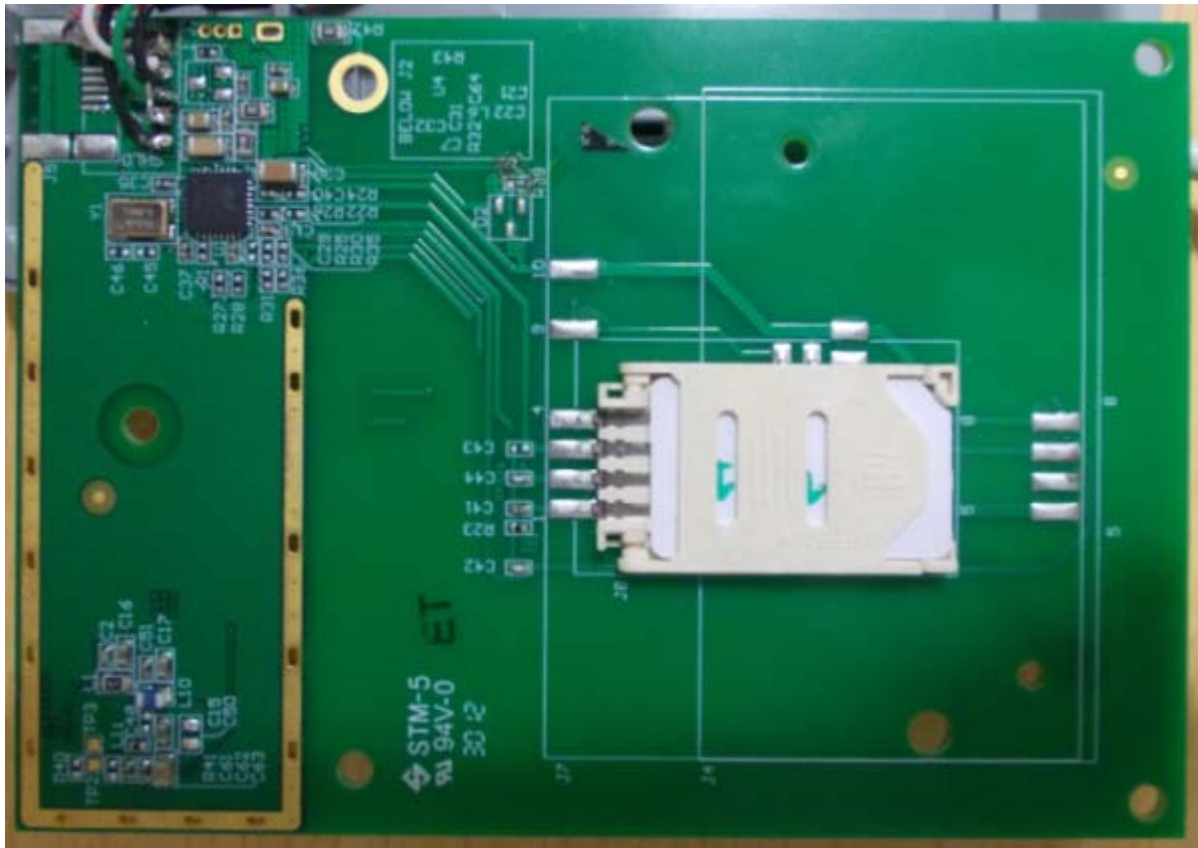

### EXHIBIT 1 – INTERNAL PHOTOS

<b>PRODUCT NAME</b>	Identive Cloud 47X0F
<b>PRODUCT MODEL NUMBER</b>	Identive Cloud 4700F & Identive Cloud 4710F
<b>FCC ID</b>	MBPCLOUD47X0F-001
<b>MANUFACTURER</b>	Identive GmbH Oskar-Messter-Str. 13, 85737 Ismaning, Germany
<b>TEST REPORT NUMBER</b>	JHN 1243ITE334-INT
<b>TEST REPORT DATE</b>	15 <sup>th</sup> Nov 2012
<b>TEST REPORT VERSION</b>	1.0
<b>ISSUED TO</b>	Stefan Trautner Identive GmbH Oskar-Messter-Str. 13, 85737 Ismaning, Germany.
<b>ISSUED BY</b>	TARANG Wipro Technologies, SJP2, Survey#70,77,78/8A, Dodda Kanelli, Sarjapur road, Bangalore-560 035. Karnataka. India. Tel: +91-80-30292929 Fax: +91-80-30298200 Email: <a href="mailto:tarang.planet@wipro.com">tarang.planet@wipro.com</a> Web: <a href="http://www.wipro.com">www.wipro.com</a>

Report Number	JHN 1243ITE334-INT
Date	15 <sup>th</sup> Nov 2012

Product Name	Identive CLOUD 47X0F
FCC ID	MBPCLOUD47X0F-001

Figure 1: Internal photograph of Identive Cloud 4710 F – Top Side

**Tarang**

Wipro Technologies, SJP2, Survey#70, 77, 78/8A, Dodda Kanelli, Sarjapur road, Bangalore-560 035. Karnataka. India.

<b>Report Number</b>	<b>JHN 1243ITE334-INT</b>
<b>Date</b>	<b>15<sup>th</sup> Nov 2012</b>

<b>Product Name</b>	<b>Identive CLOUD 47X0F</b>
<b>FCC ID</b>	<b>MBPCLOUD47X0F-001</b>

**Figure 2: Internal photograph of Identive Cloud 4710 F – Bottom Side**