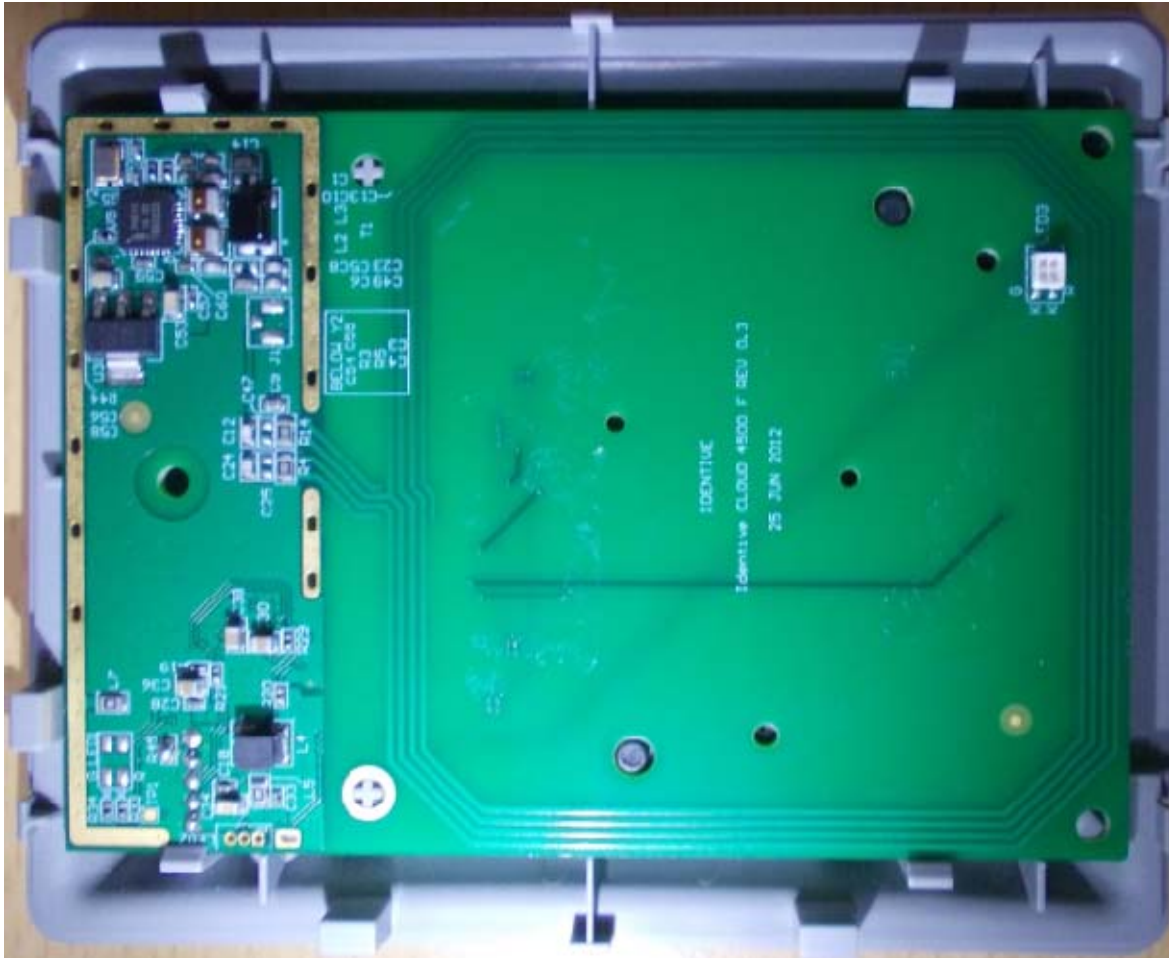

***This report must not be reproduced, except in full, without prior written permission from Tarang lab.***

Report Number	JHN 1243ITE334-INT
Date	15 <sup>th</sup> Nov 2012

Product Name	Identive CLOUD 47X0F
FCC ID	MBPCLOUD47X0F-001

Figure 3: Internal photograph of Identive Cloud 4700 F – Top Side

**Tarang**

Wipro Technologies, SJP2, Survey#70, 77, 78/8A, Dodda Kanelli, Sarjapur road, Bangalore-560 035. Karnataka. India.

Tel: +91-80-30298772