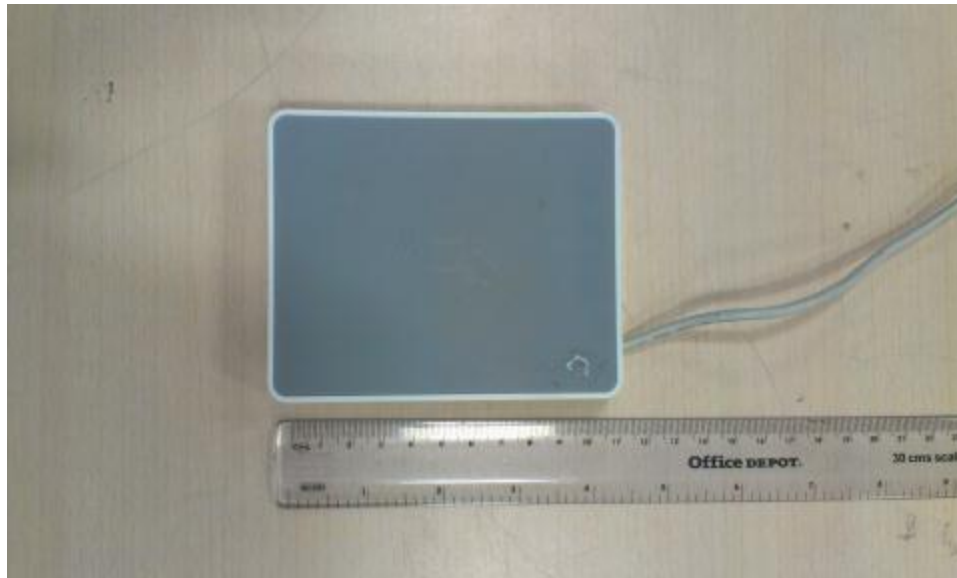

Report Number	JHN 1243ITE334-EXT
Date	15 th Nov 2012

Product Name	Identive CLOUD 47X0F
FCC ID	MBPCLOUD47X0F-001

Figure 3: External photograph of Identive Cloud 4710 F – Top side

Figure 4: External photograph of Identive Cloud 4710 F – Bottom side