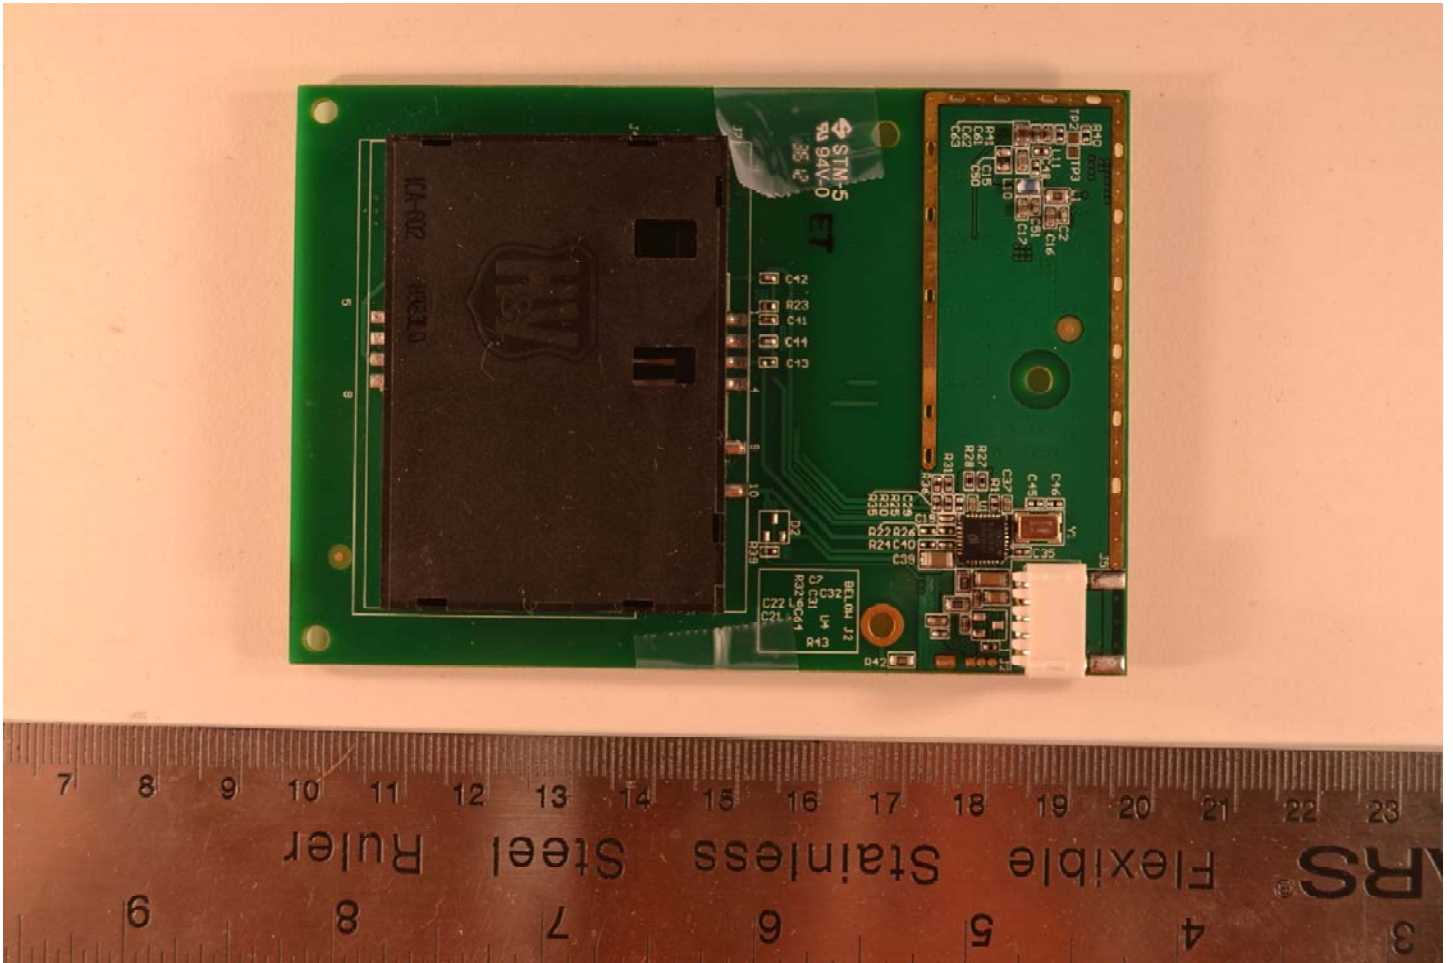

FCC ID: MBPCLOUD4000F-001
EUT Photos

EUT Top view [with Radio Shield]

FCC ID: MBPCLOUD4000F-001
EUT Photos

EUT Bottom View [with Radio Shield and printed antenna view]

FCC ID: MBPCLOUD4000F-001
EUT Photos

Radio Shield Removed

FCC ID: MBPCLOUD4000F-001
EUT Photos

Radio Shield Removed