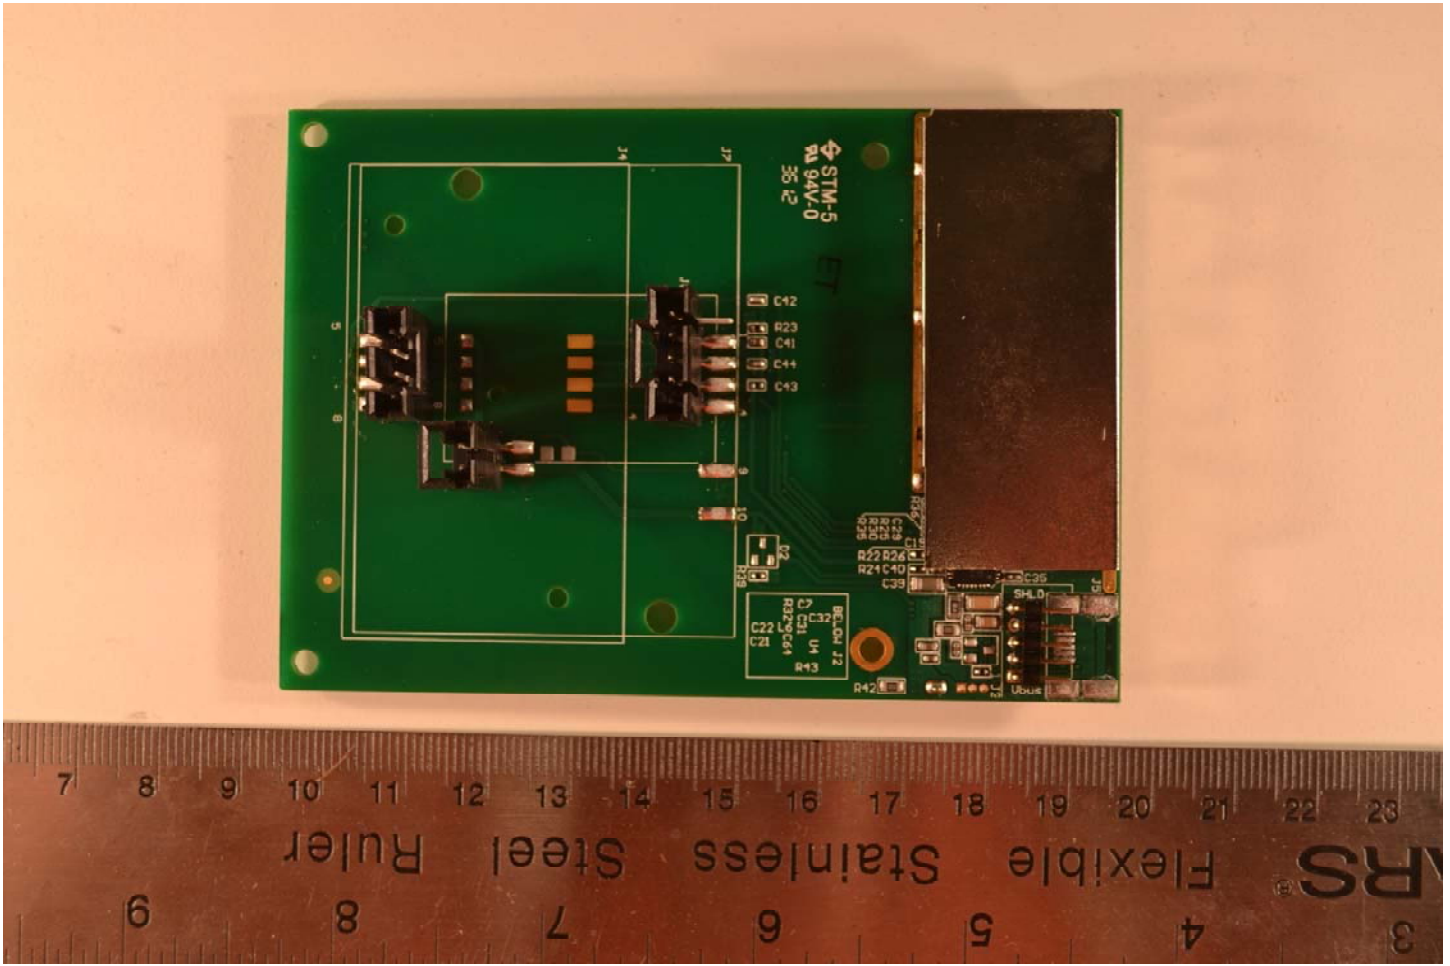

FCC ID: MBPCLOUD4000F-001
EUT Photos

EUT Top view [with Radio Shield]

FCC ID: MBPCLOUD4000F-001
EUT Photos

EUT Bottom View [with Radio Shield and printed antenna view]

FCC ID: MBPCLOUD4000F-001
EUT Photos

Radio Shield Removed

FCC ID: MBPCLOUD4000F-001
EUT Photos

Radio Shield Removed