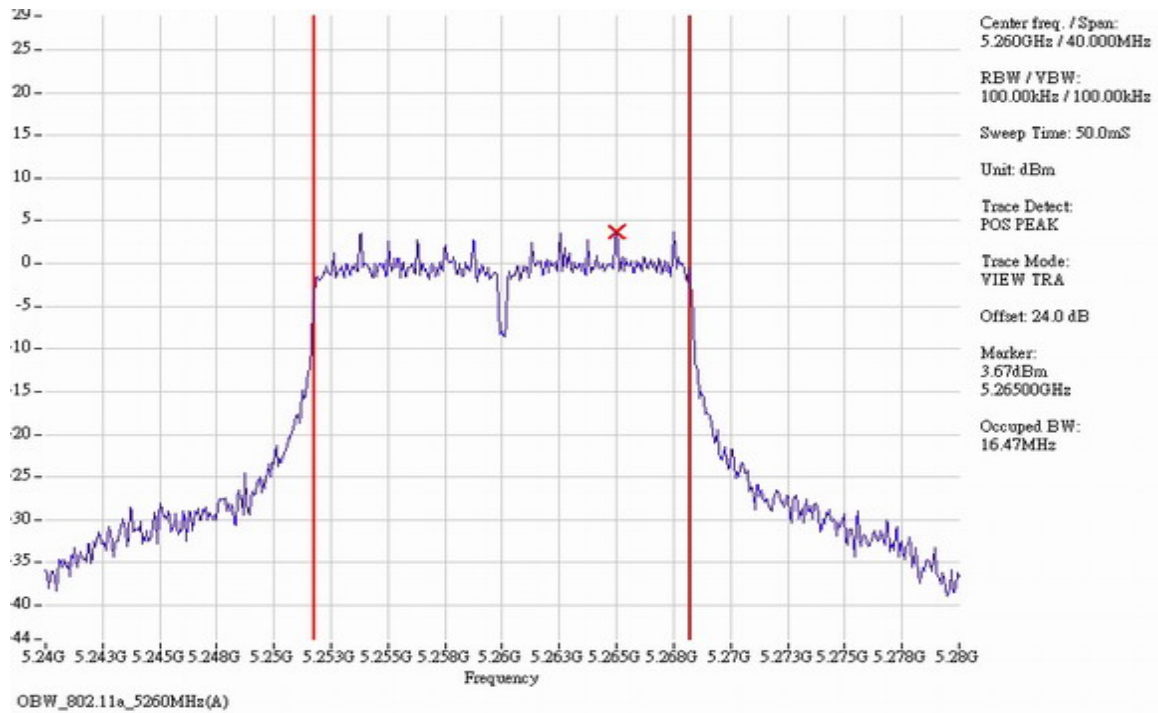

802.11a CH52 5260MHz Chain A