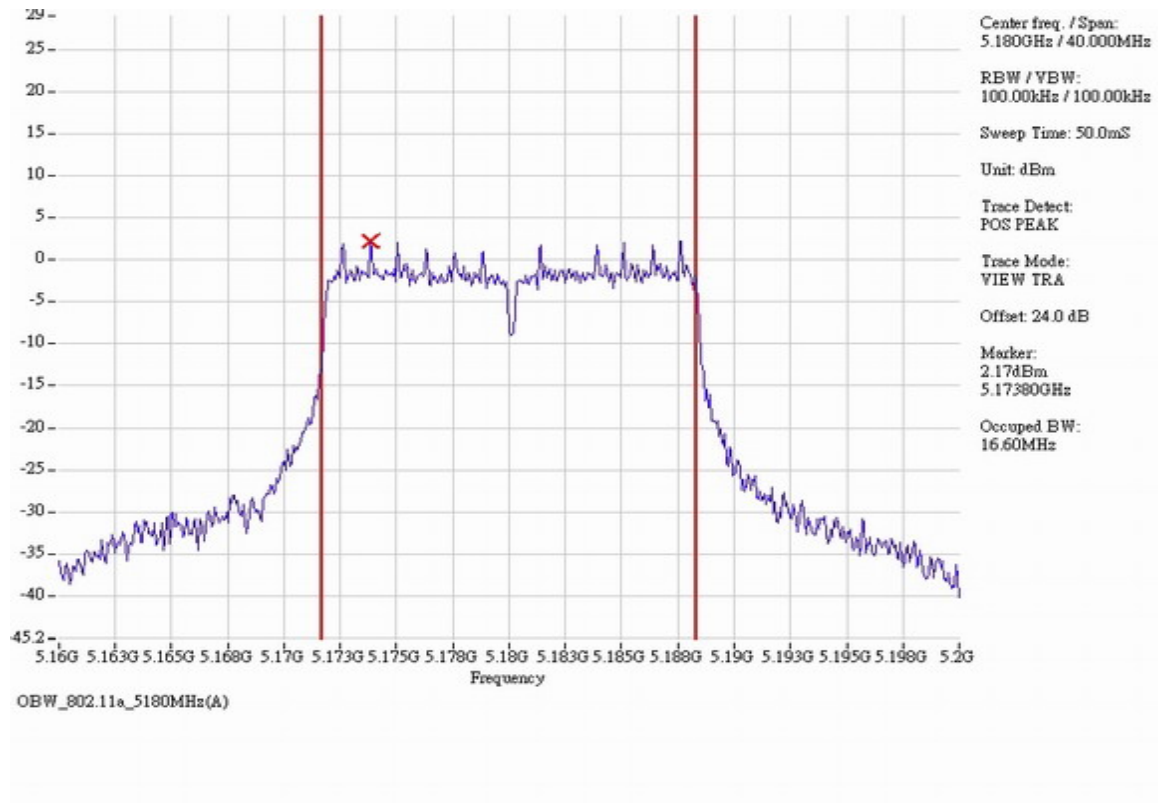

99% Occupied bandwidth

802.11a CH36 5180MHz Chain A