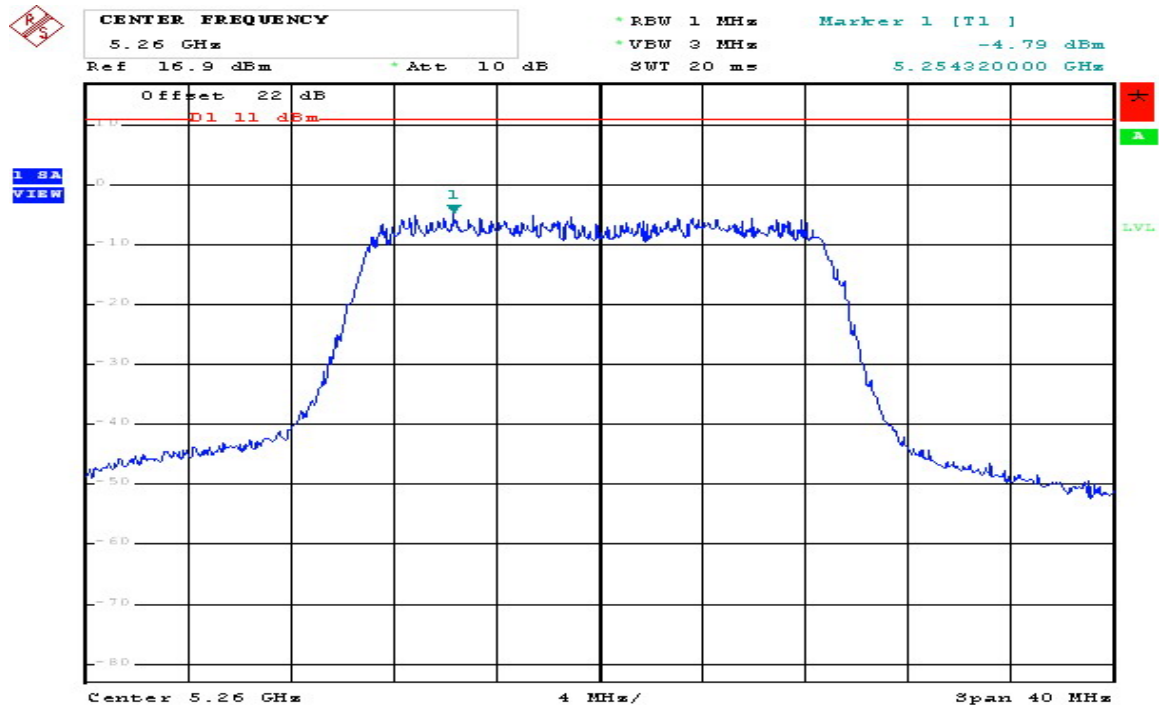

802.11 n (HT20) CH52 5260MHz Chain A+B+C (C)

Comment: 802.11n(20) 5260MHz (Triple TX A+B+C)
Date: 10.NOV.2008 17:04:28