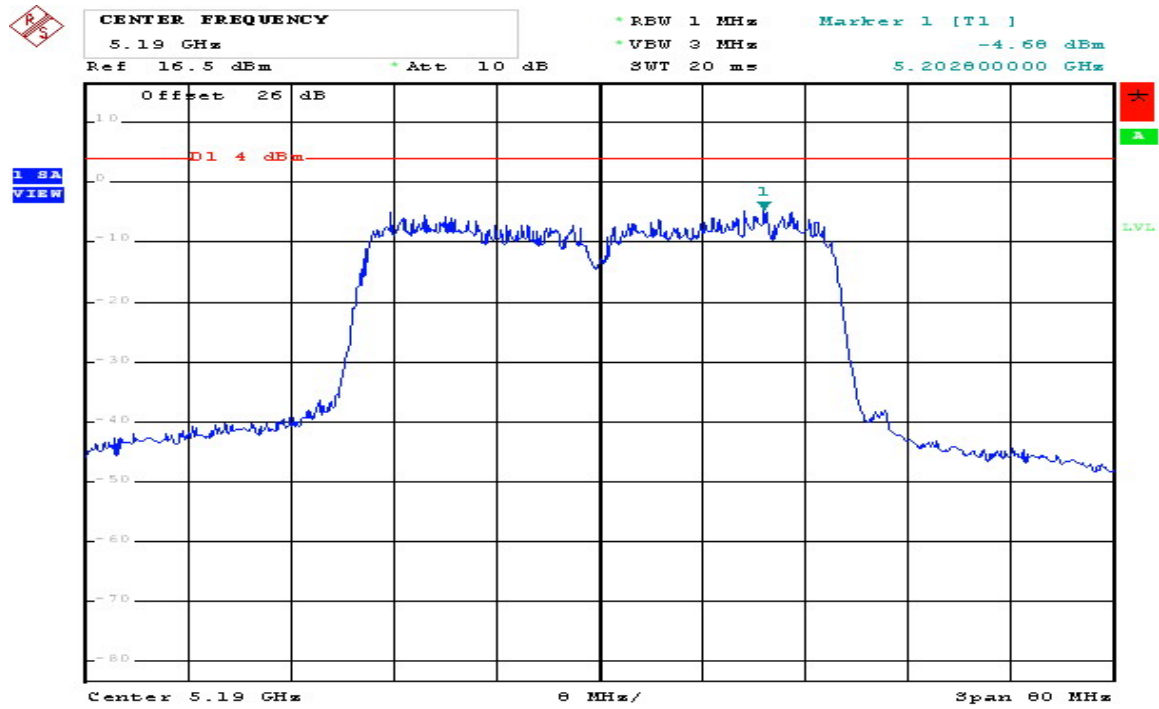

802.11 n (HT40) CH38 5190MHz Chain B+C (B)

Comment: 802.11n(40) 5190MHz (Dual TX B+C)
Date: 10.NOV.2008 15:36:00