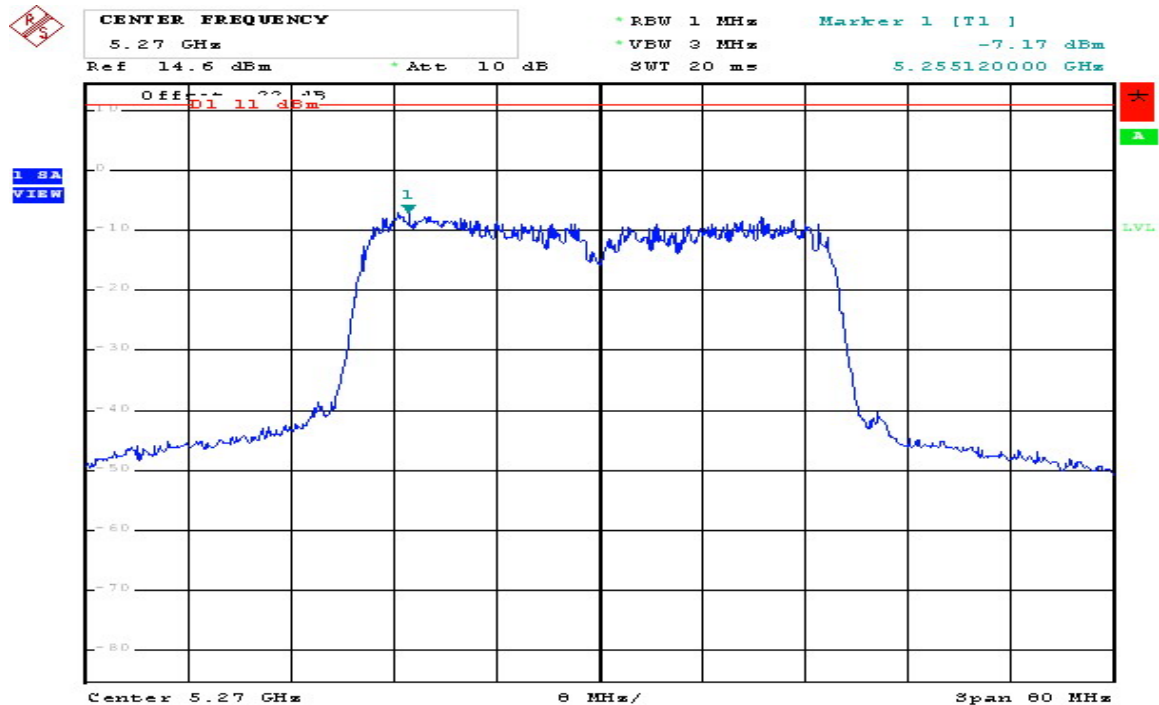

802.11 n (HT40) CH54 5270MHz Chain B+C (C)

Comment: 802.11n(40) 5270MHz (Dual TX B+C)
Date: 10.NOV.2008 15:44:50