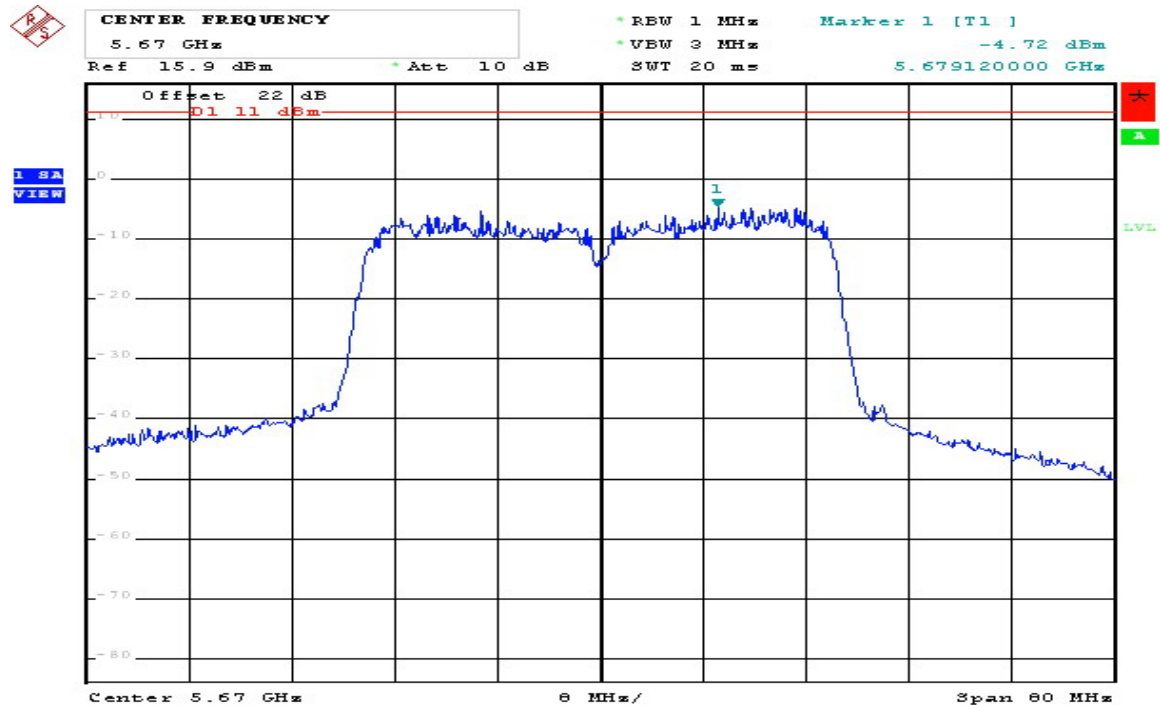

802.11 n (HT40) CH134 5670MHz Chain A+C (C)

Comment: 802.11n(40) 5670MHz (Dual TX A+C)
Date: 10.NOV.2008 16:33:21