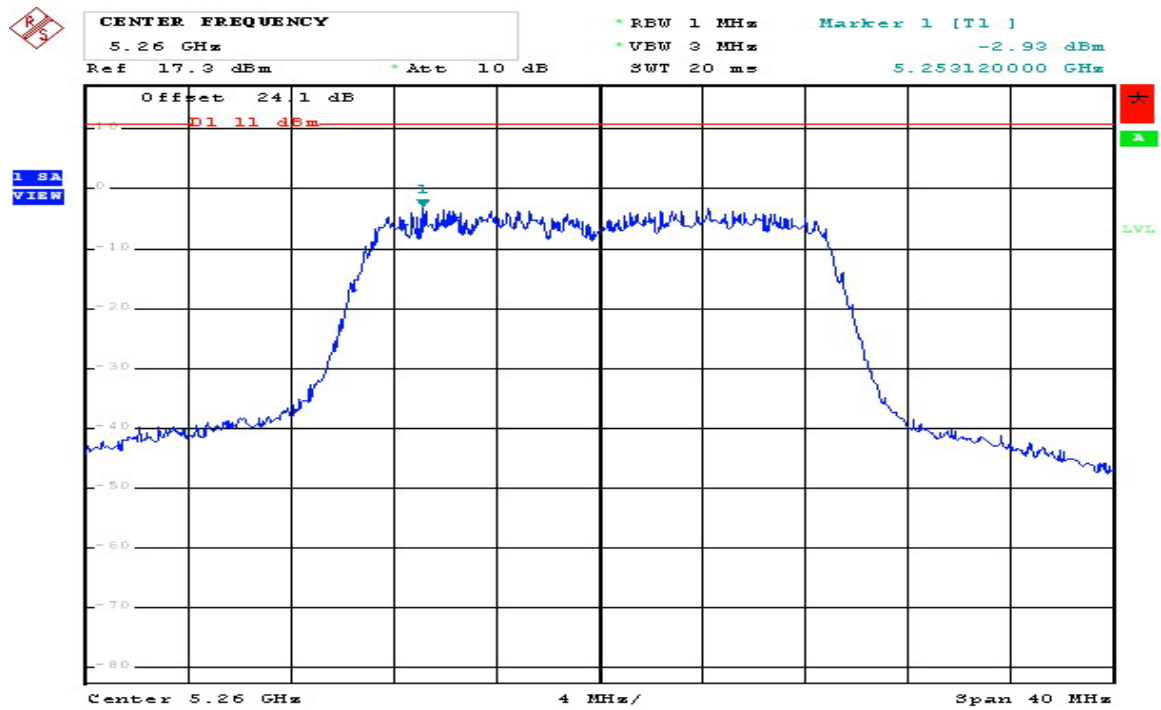

802.11 n (HT20) CH52 5260MHz Chain A+B+C (A)

Comment: 802.11n(20) 5260MHz (Triple TX A+B+C)
Date: 10.NOV.2008 17:00:38