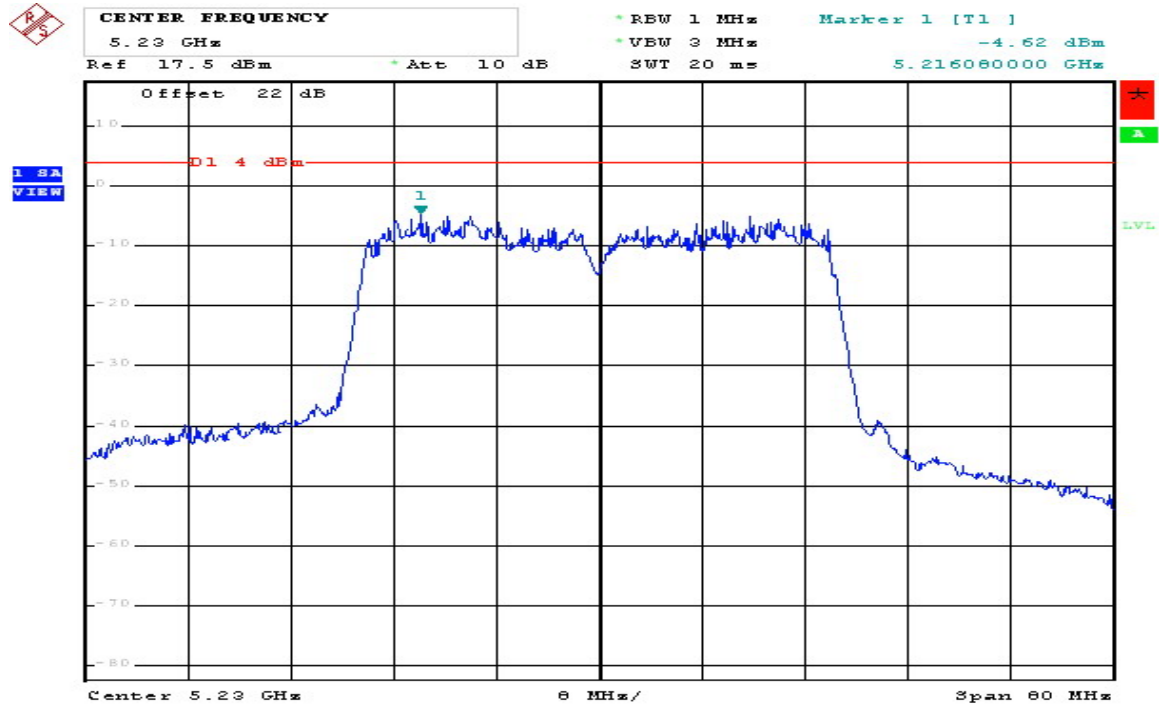

802.11 n (HT40) CH46 5230MHz Chain A+C (C)

Comment: 802.11n(40) 5230MHz (Dual TX A+C)
Date: 10.NOV.2008 16:11:29