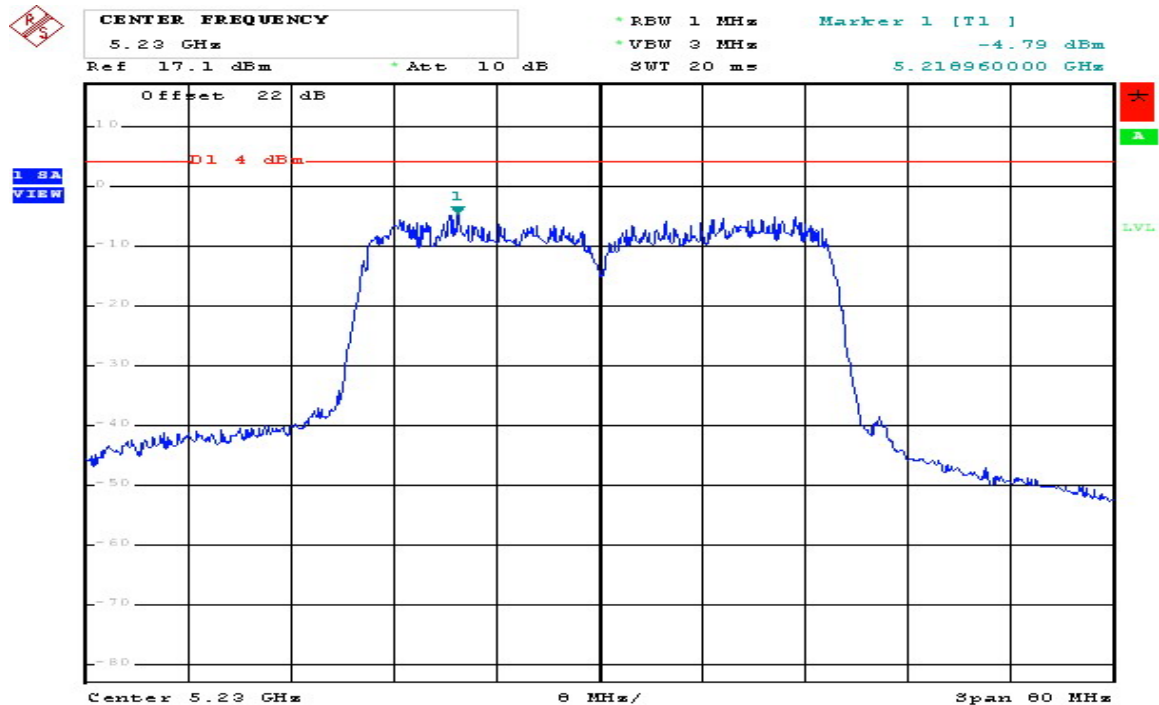

802.11 n (HT40) CH46 5230MHz Chain B+C (C)

Comment: 802.11n(40) 5230MHz (Dual TX B+C)
Date: 10.NOV.2008 15:40:43