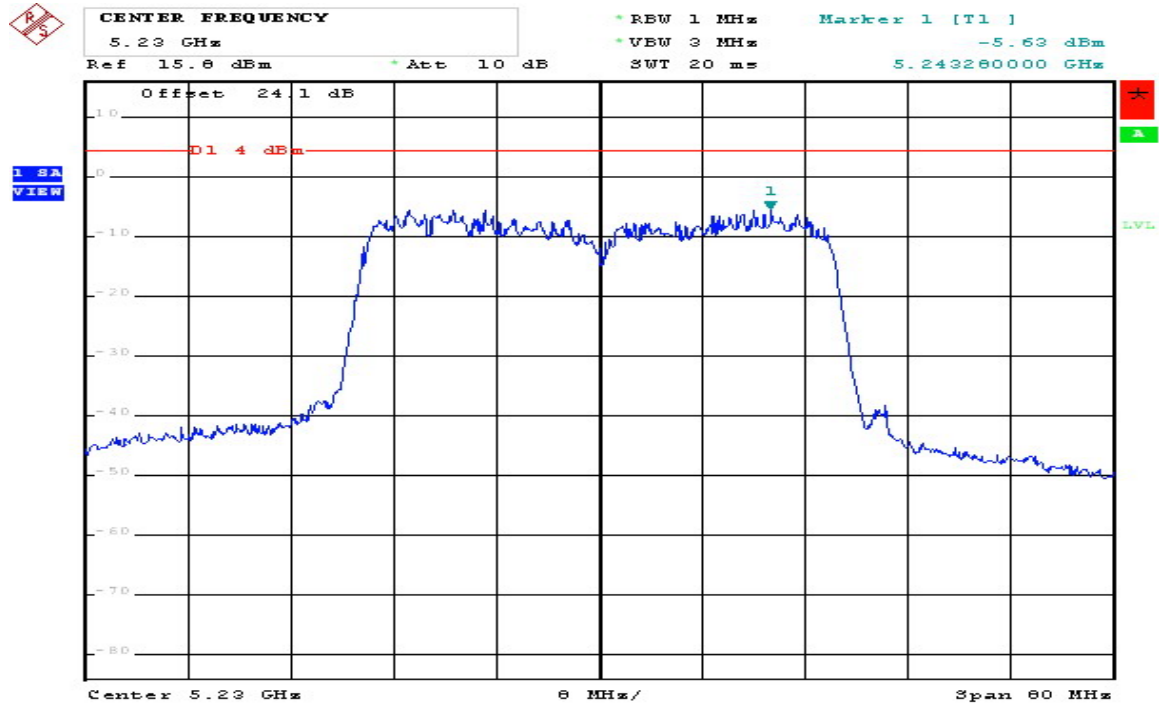

802.11 n (HT40) CH46 5230MHz Chain A+C (A)

Comment: 802.11n(40) 5230MHz (Dual TX A+C)
Date: 10.NOV.2008 16:09:33