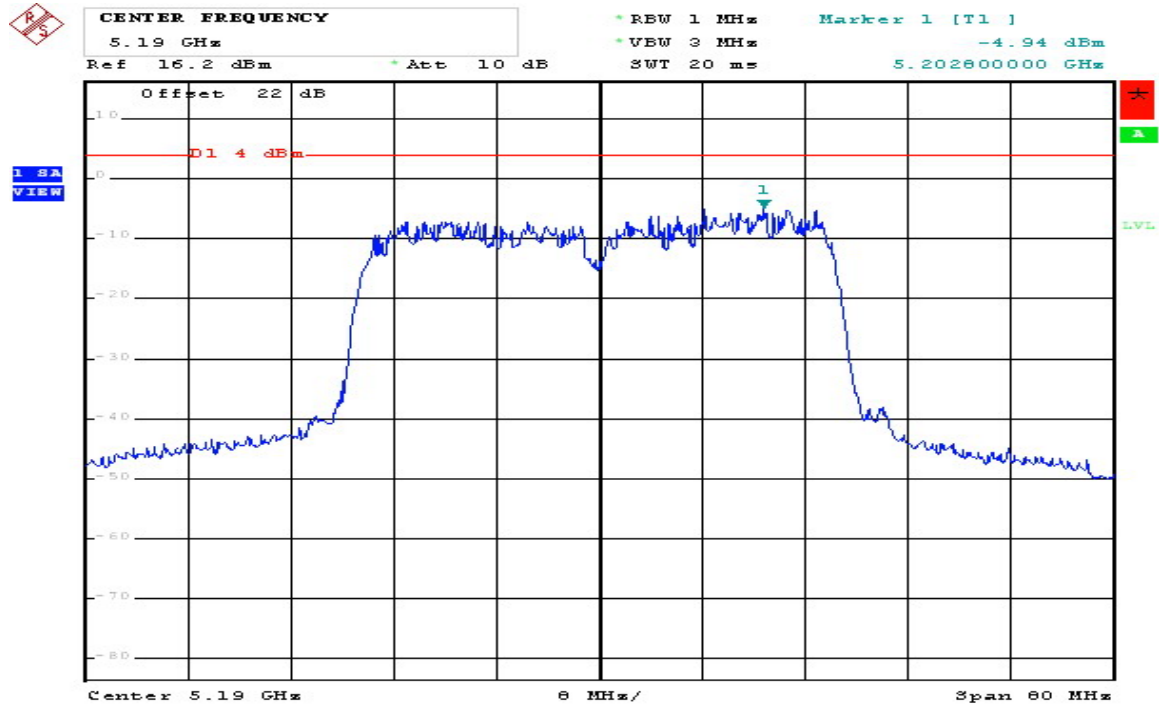

802.11 n (HT40) CH38 5190MHz Chain A+C (C)

Comment: 802.11n(40) 5190MHz (Dual TX A+C)
Date: 10.NOV.2008 16:07:29