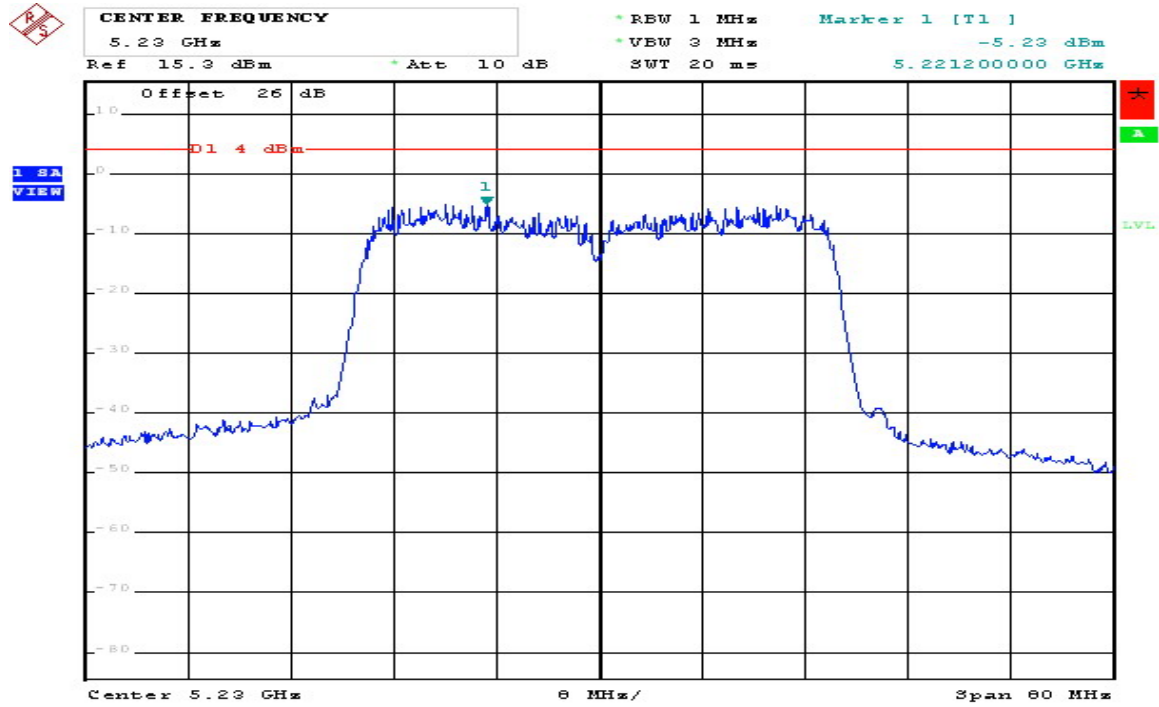

802.11 n (HT40) CH46 5230MHz Chain B+C (B)

Comment: 802.11n(40) 5230MHz (Dual TX B+C)
Date: 10.NOV.2008 15:38:47