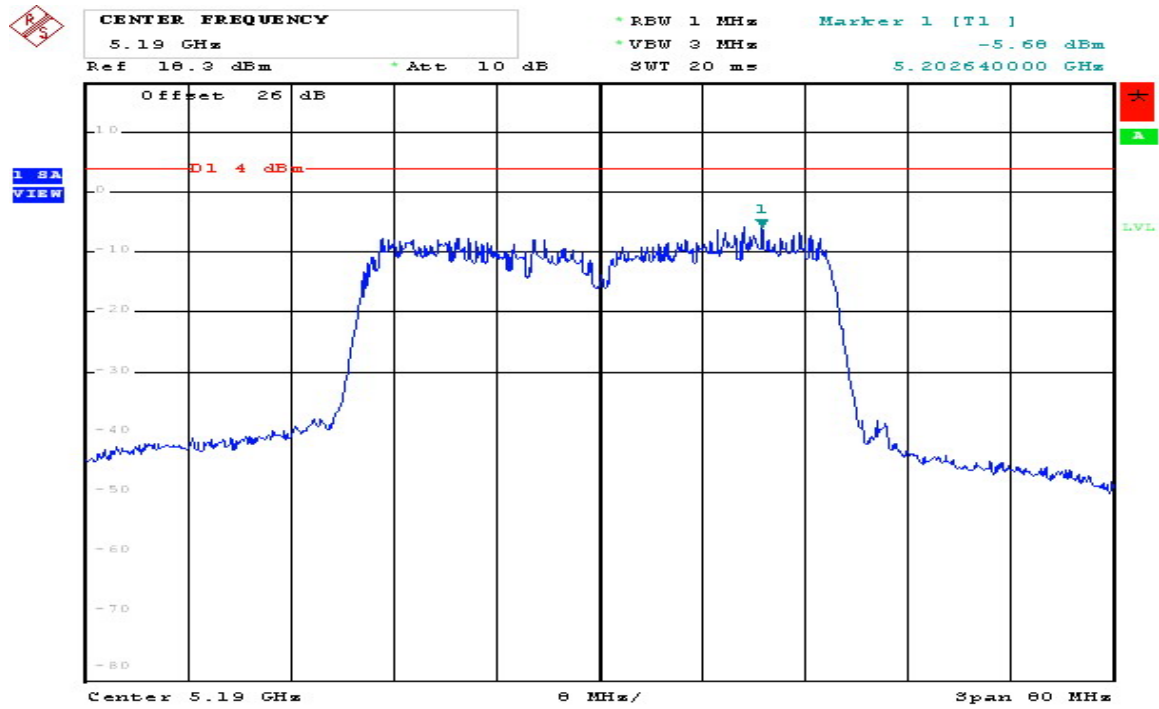

802.11 n (HT40) CH38 5190MHz Chain A+B+C (B)

Comment: 802.11n(40) 5190MHz (Triple TX A+B+C)
Date: 10.NOV.2008 17:40:13