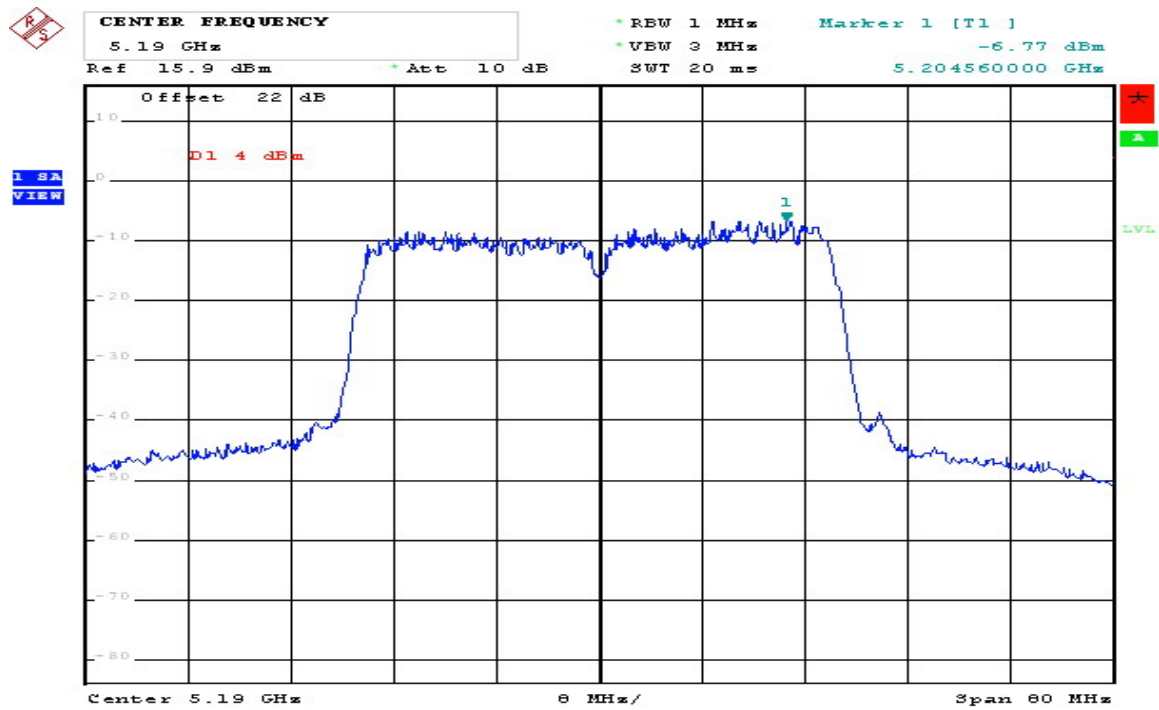

802.11 n (HT40) CH38 5190MHz Chain B+C (C)

Comment: 802.11n(40) 5190MHz (Dual TX B+C)
Date: 10.NOV.2008 15:34:00