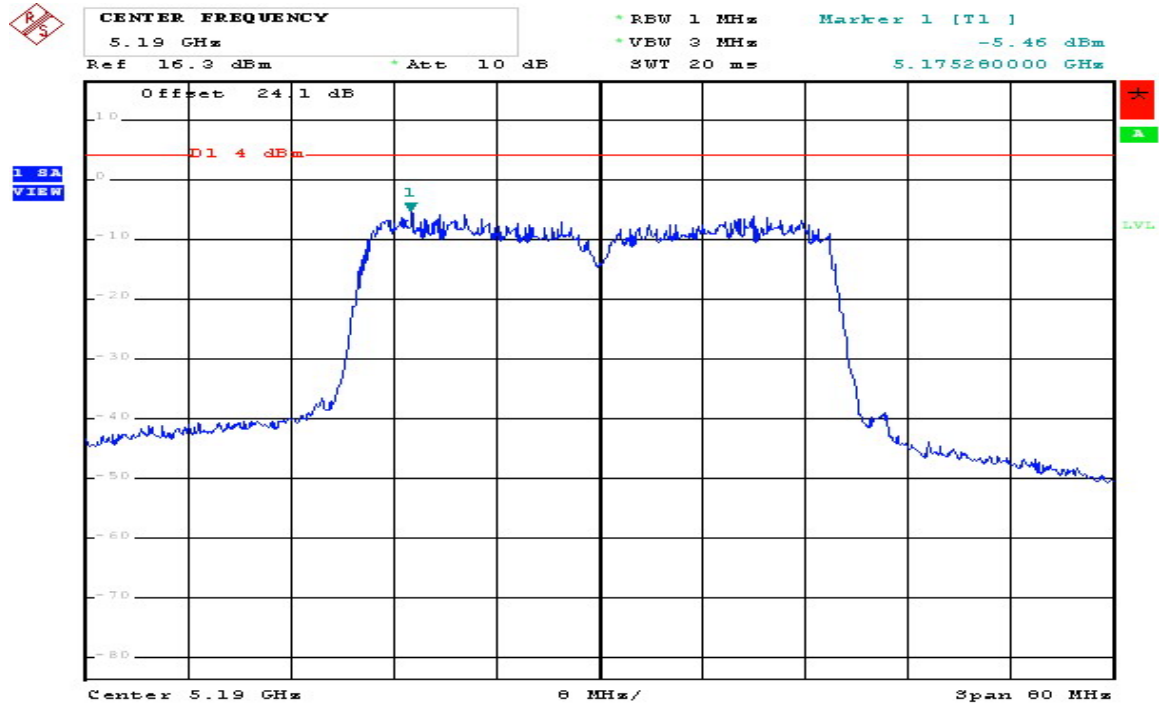

802.11 n (HT40) CH38 5190MHz Chain A+C (A)

Comment: 802.11n(40) 5190MHz (Dual TX A+C)
Date: 10.NOV.2008 16:05:34