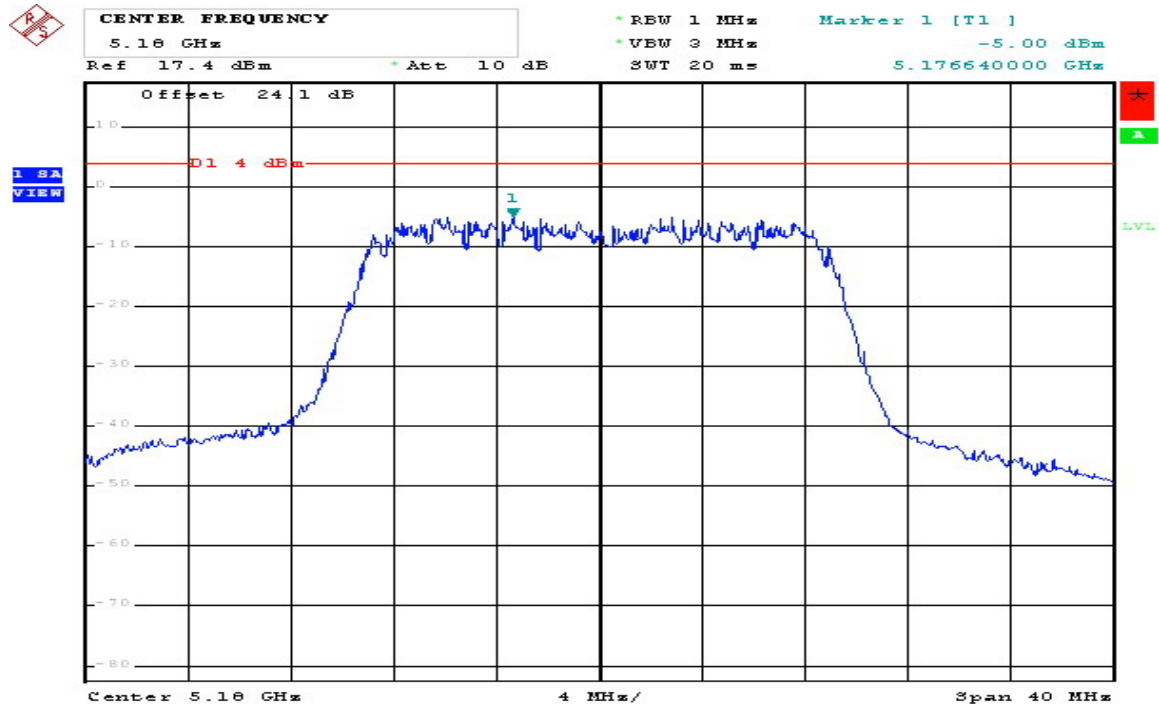

Power spectral density

Triple Tx

802.11 n (HT20) CH36 5180MHz Chain A+B+C (A)

Comment: 802.11n(20) 5180MHz (Triple TX A+B+C)
Date: 10.NOV.2008 16:42:55