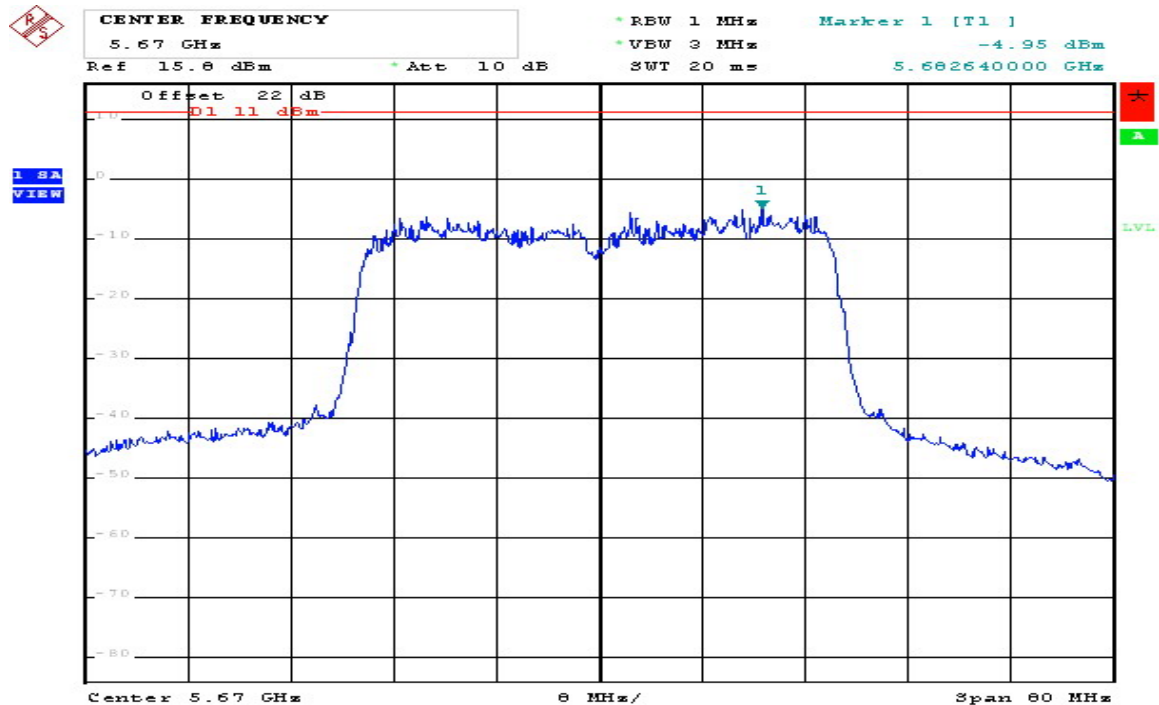

802.11 n (HT40) CH134 5670MHz Chain B+C (C)

Comment: 802.11n(40) 5670MHz (Dual TX B+C)
Date: 10.NOV.2008 16:00:49