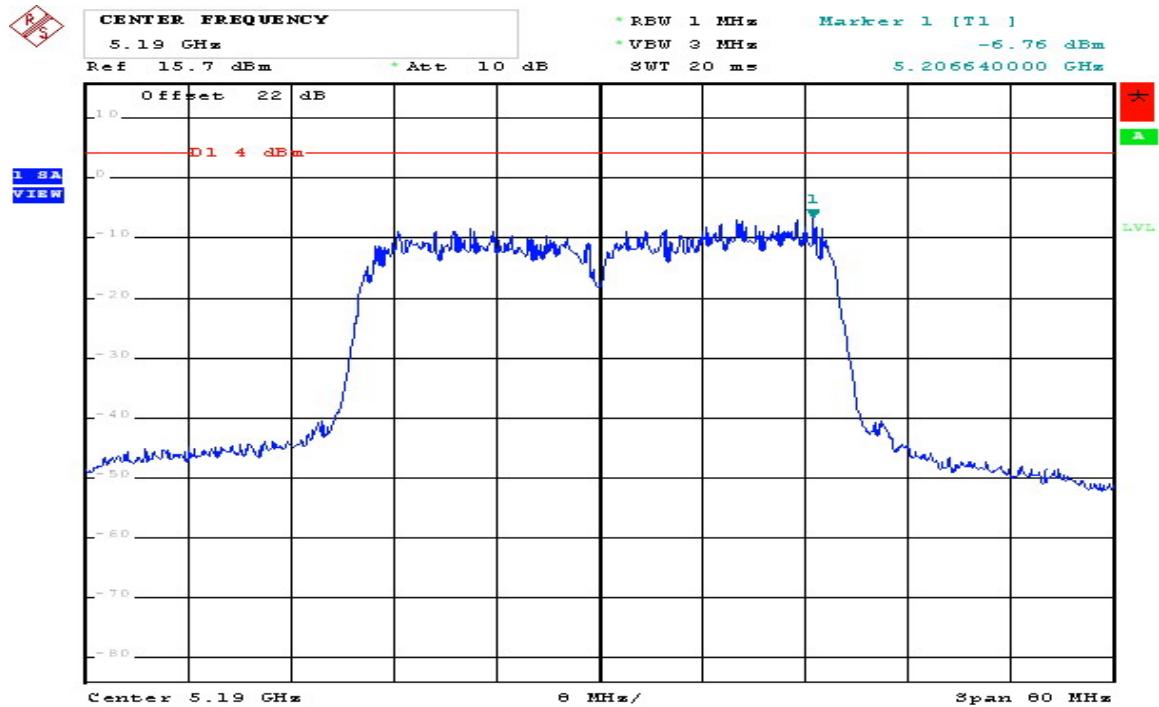

802.11 n (HT40) CH38 5190MHz Chain A+B+C (C)

Comment: 802.11n(40) 5190MHz (Triple TX A+B+C)
Date: 10.NOV.2008 17:42:09