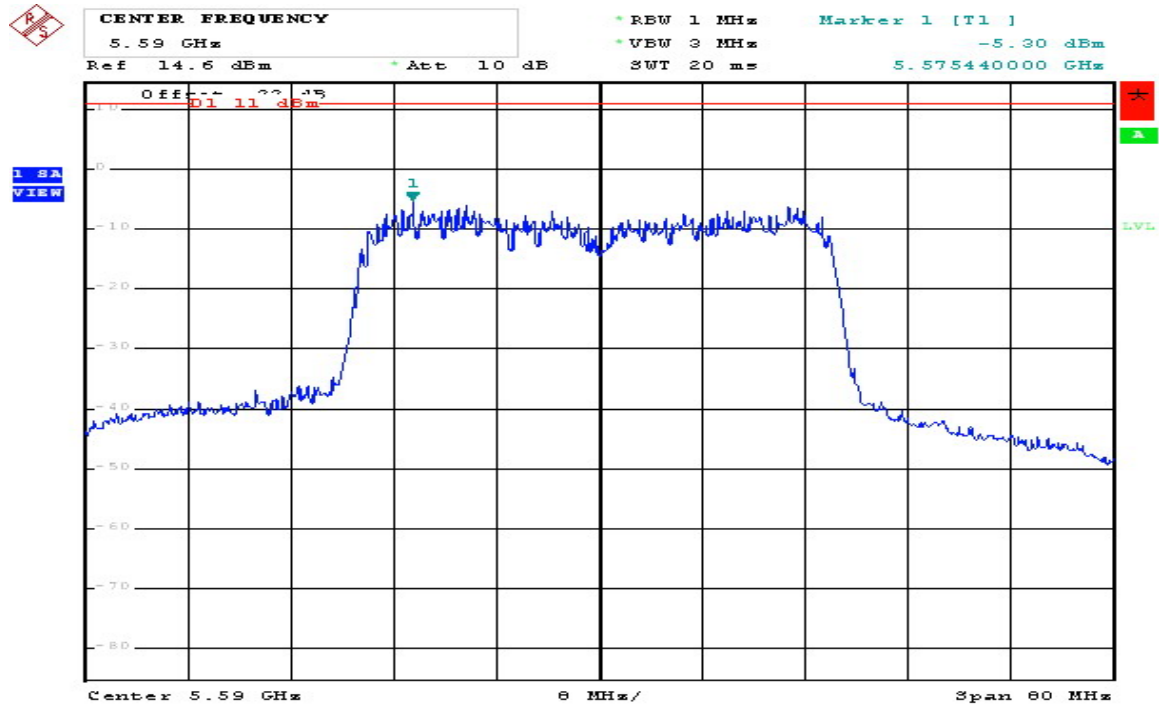

802.11 n (HT40) CH118 5590MHz Chain B+C (C)

Comment: 802.11n(40) 5590MHz (Dual TX B+C)
Date: 10.NOV.2008 15:56:47