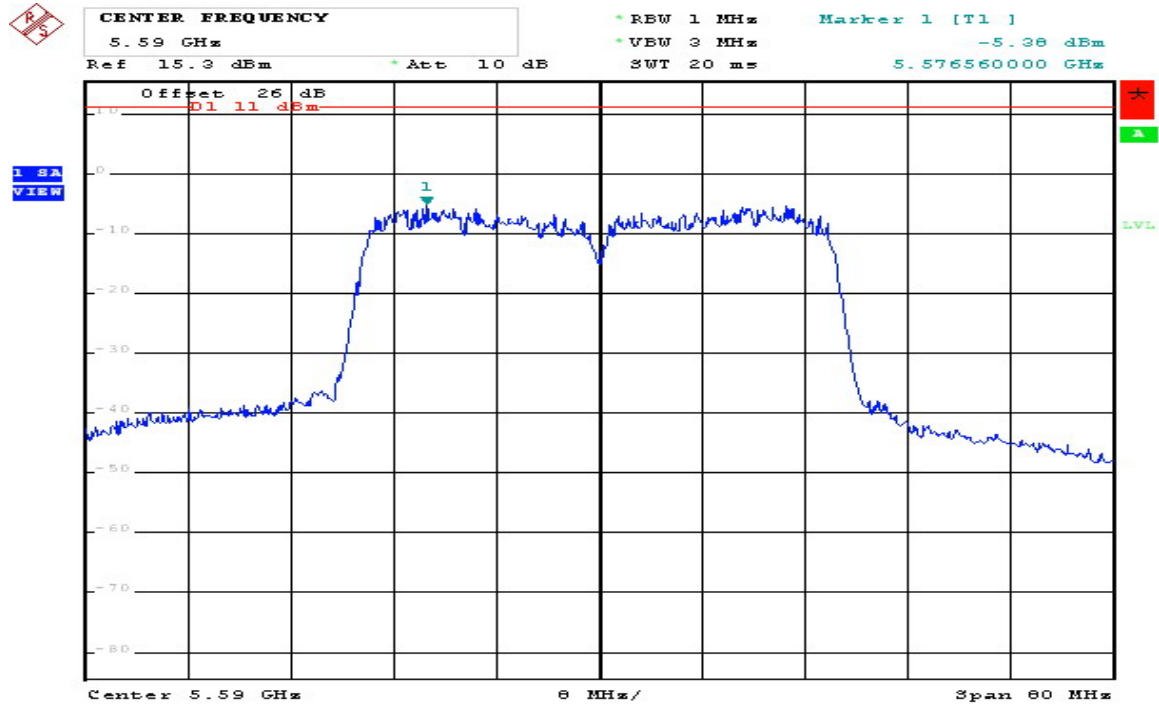

802.11 n (HT40) CH118 5590MHz Chain B+C (B)

Comment: 802.11n(40) 5590MHz (Dual TX B+C)
Date: 10.NOV.2008 15:54:55