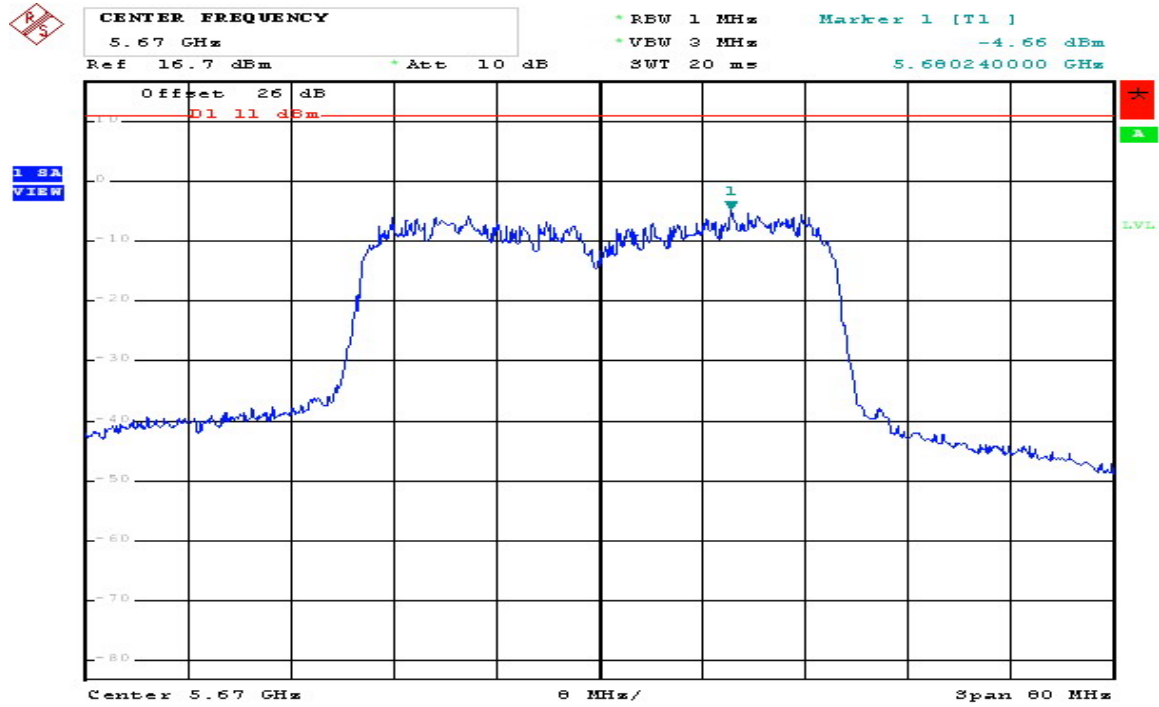

802.11 n (HT40) CH134 5670MHz Chain B+C (B)

Comment: 802.11n(40) 5670MHz (Dual TX B+C)
Date: 10.NOV.2008 15:58:56