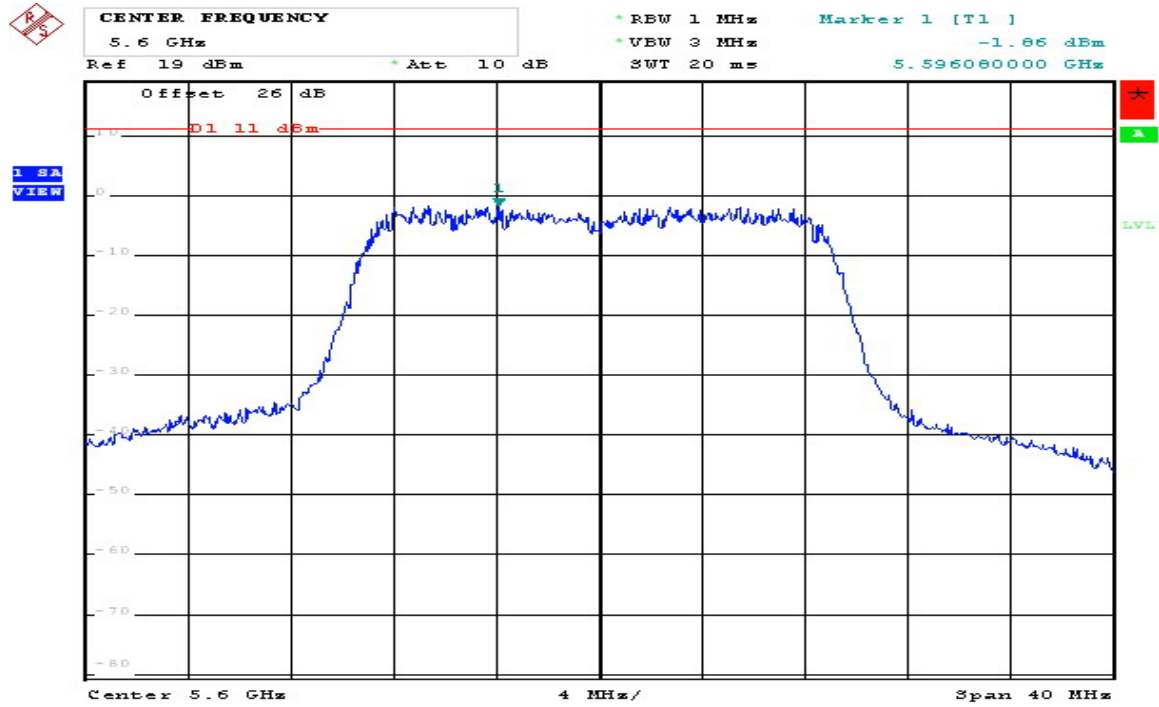

802.11 n (HT20) CH120 5600MHz Chain B+C (B)

Comment: 802.11n(20) 5600MHz (Dual Tx B+C)
Date: 10.NOV.2008 13:54:23