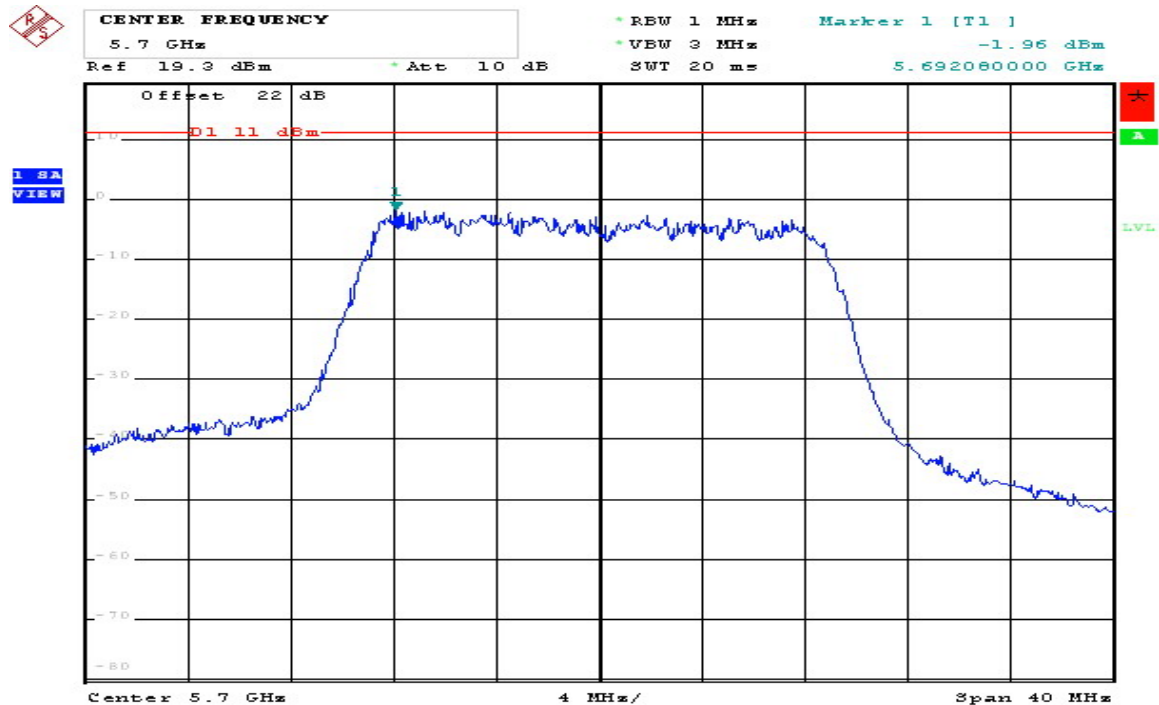

802.11 n (HT20) CH140 5700MHz Chain B+C (C)

Comment: 802.11n(20) 5700MHz (Dual Tx B+C)
Date: 10.NOV.2008 14:00:20