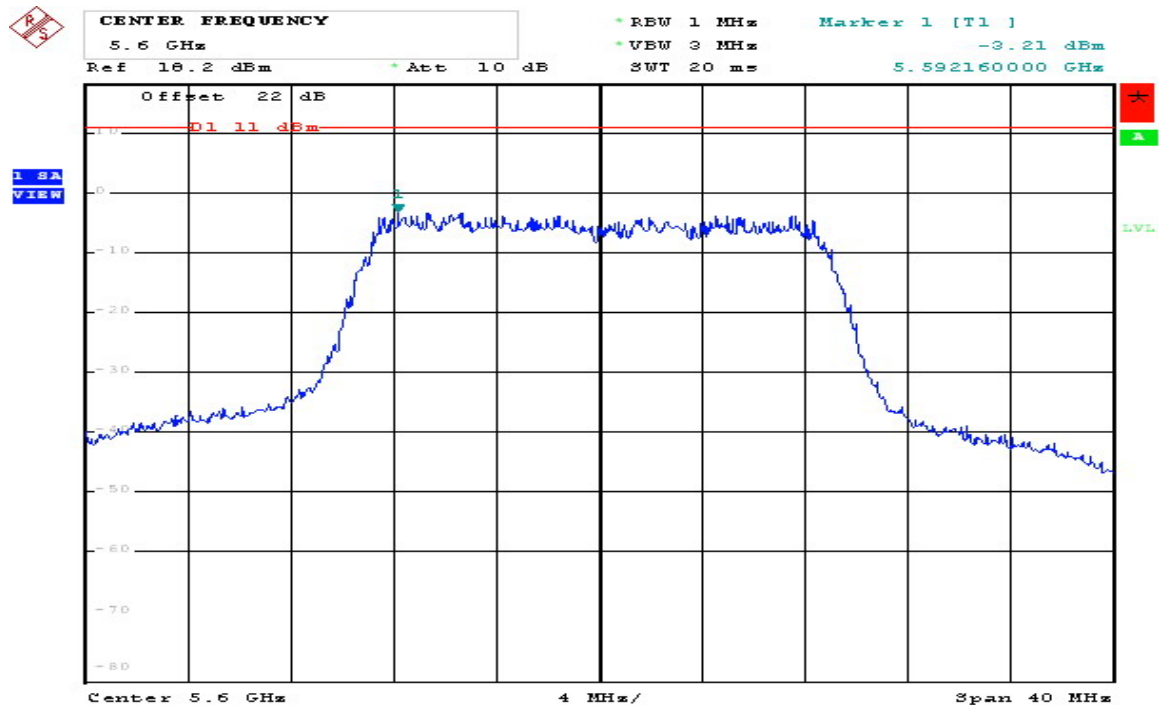

802.11 n (HT20) CH120 5600MHz Chain B+C (C)

Comment: 802.11n(20) 5600MHz (Dual Tx B+C)
Date: 10.NOV.2008 13:56:19