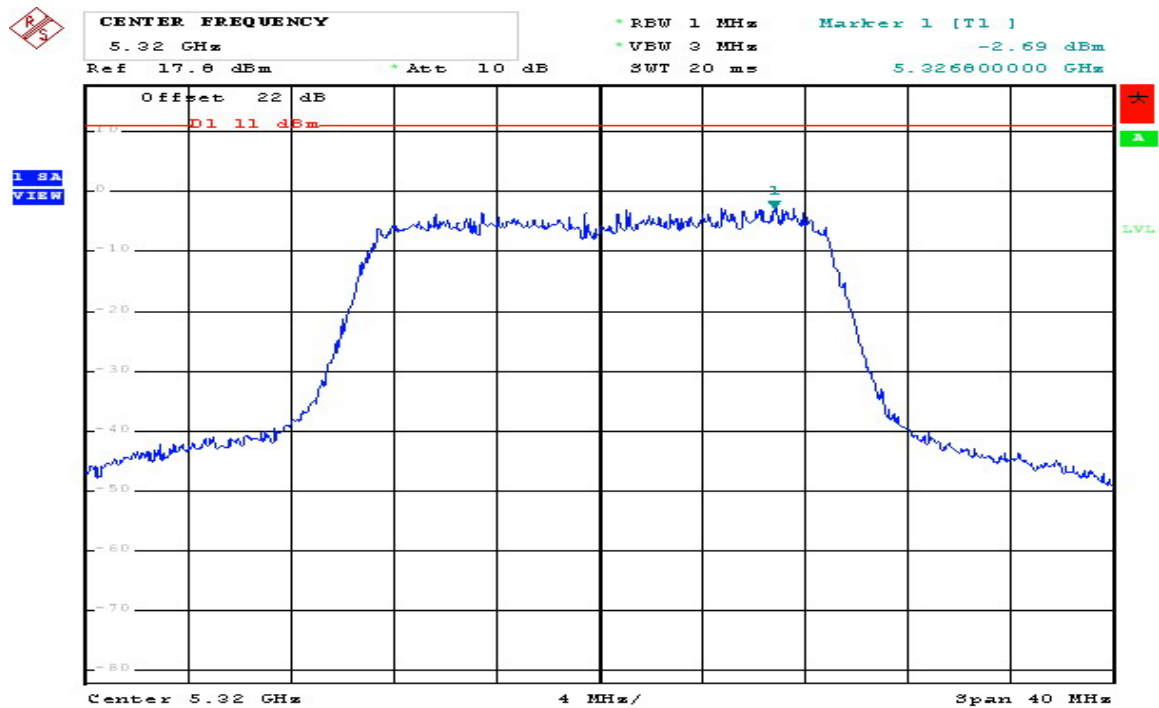

802.11 n (HT20) CH64 5320MHz Chain B+C (C)

Comment: 802.11n(20) 5320MHz (Dual Tx B+C)
Date: 10.NOV.2006 13:46:12