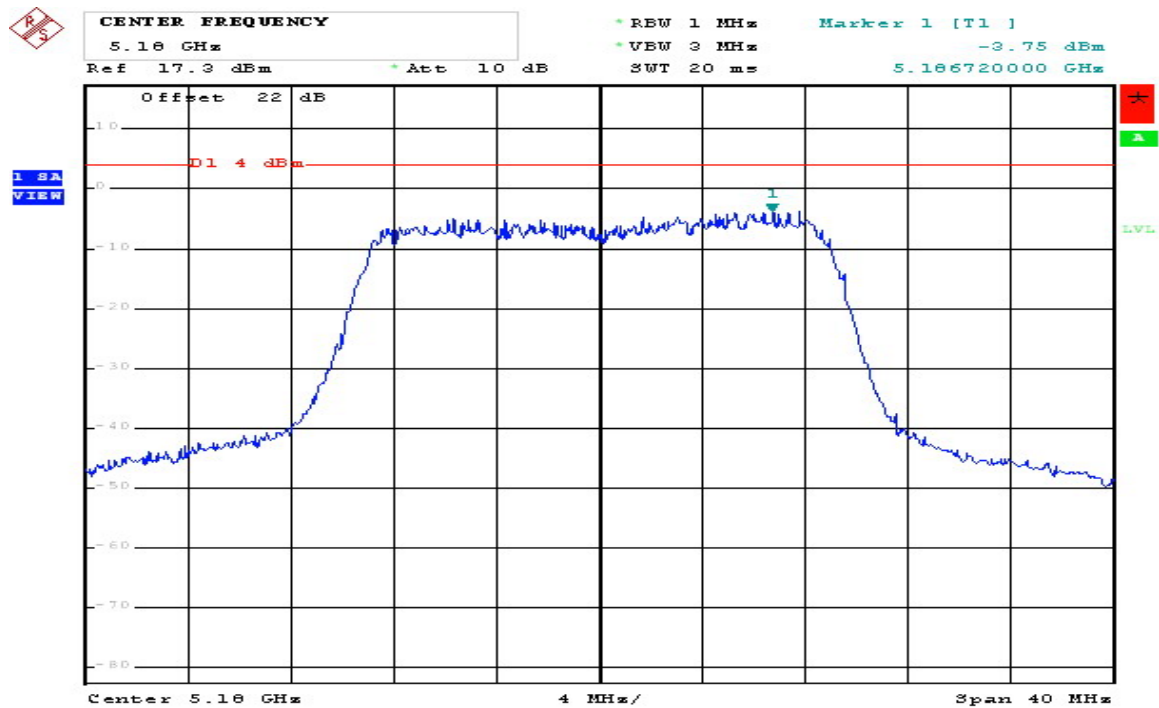

802.11 n (HT20) CH36 5180MHz Chain B+C (C)

Comment: 802.11n(20) 5180MHz (Dual Tx B+C)
Date: 10.NOV.2006 13:27:56