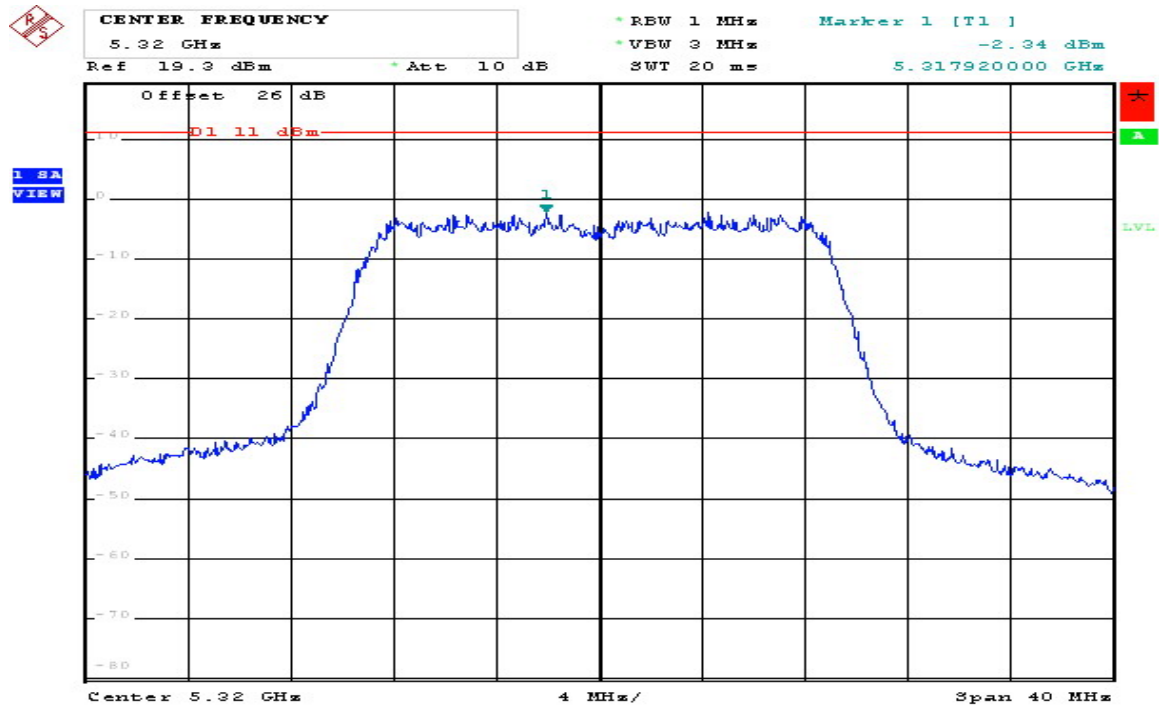

802.11 n (HT20) CH64 5320MHz Chain B+C (B)

Comment: 802.11n(20) 5320MHz (Dual Tx B+C)
Date: 10.NOV.2006 13:46:17