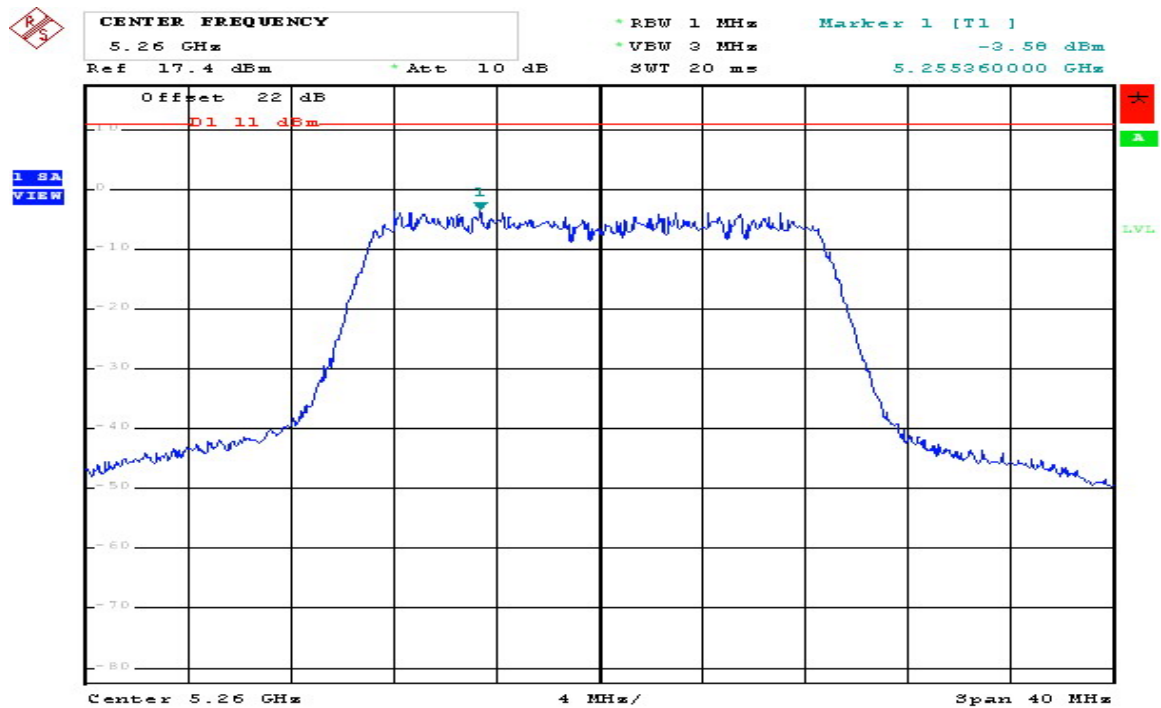

802.11 n (HT20) CH52 5260MHz Chain B+C (C)

Comment: 802.11n(20) 5260MHz (Dual Tx B+C)
Date: 10.NOV.2008 13:40:04