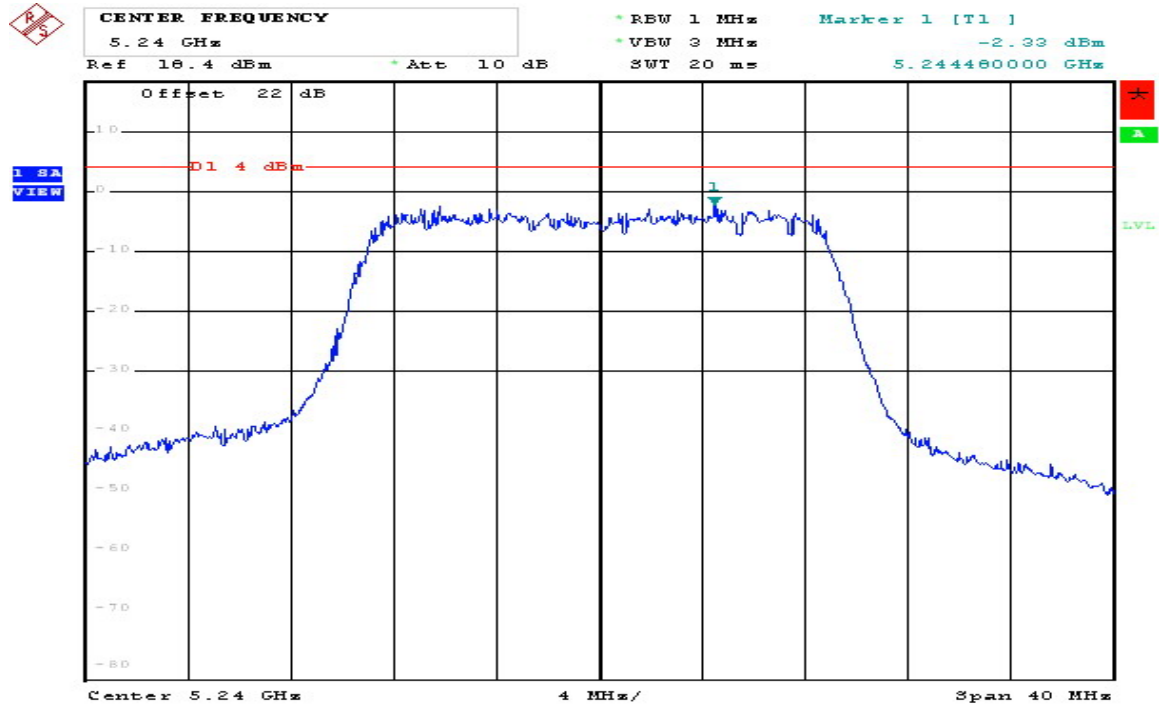

802.11 n (HT20) CH48 5240MHz Chain B+C (C)

Comment: 802.11n(20) 5240MHz (Dual Tx B+C)
Date: 10.NOV.2008 13:36:01