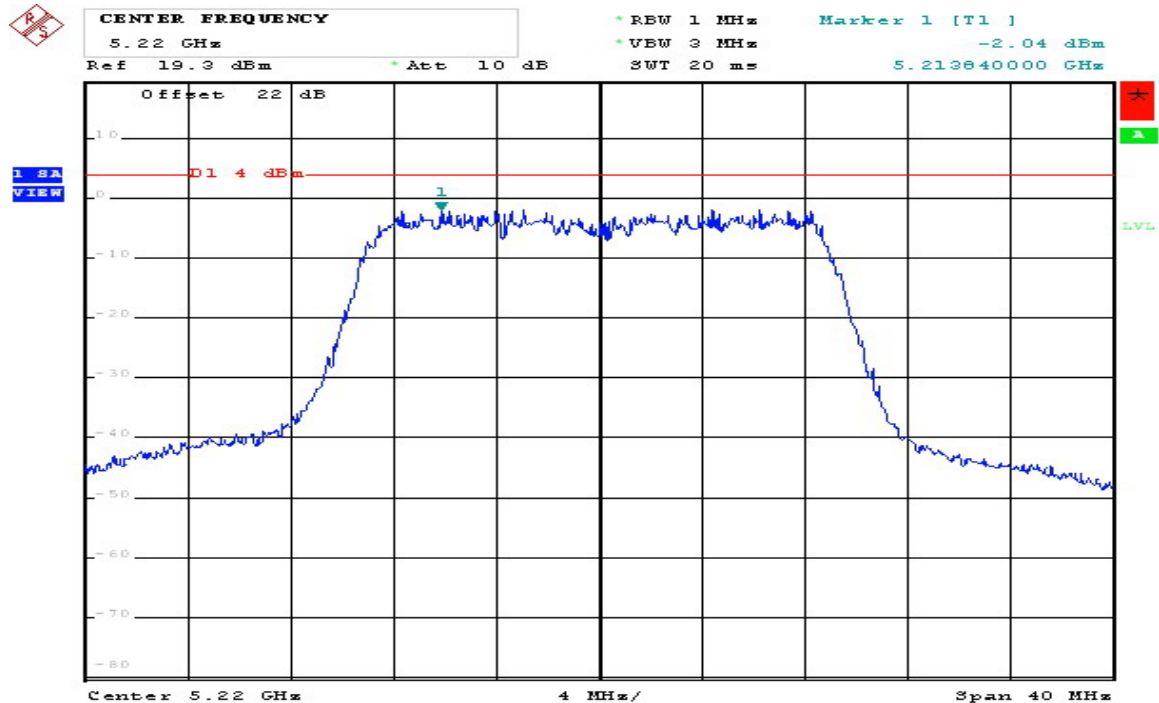

802.11 n (HT20) CH44 5220MHz Chain B+C (C)

Comment: 802.11n(20) 5220MHz (Dual Tx B+C)
Date: 10.NOV.2008 13:32:00