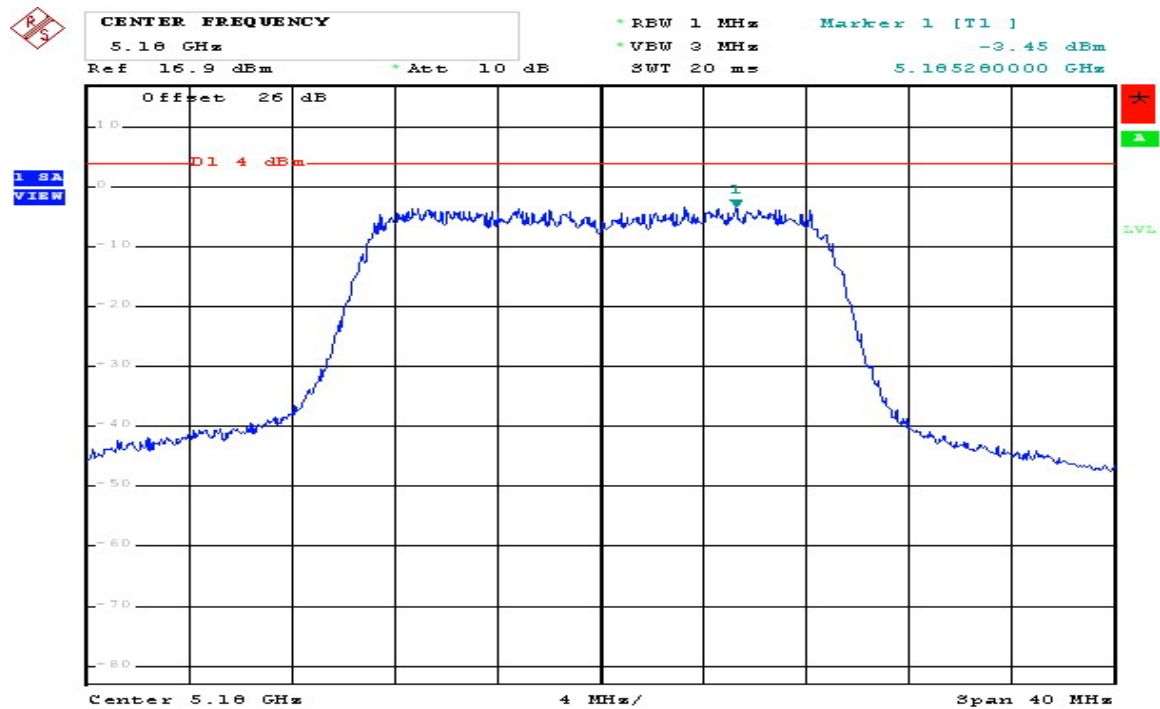

802.11 n (HT40) Chain C CH118 5590MHz

Comment: 802.11n(40) 5590MHz
Date: 10.NOV.2008 10:49:27

802.11 n (HT40) Chain C CH134 5670MHz

Comment: 802.11n(40) 5670MHz
Date: 10.NOV.2006 10:52:31

Power spectral density

Dual Tx

802.11 n (HT20) CH36 5180MHz Chain A+B (A)

Comment: 802.11n(20) 5180MHz
Date: 10.NOV.2008 12:41:21

802.11 n (HT20) CH36 5180MHz Chain A+B (B)

Comment: 802.11n(20) 5180MHz
Date: 10.NOV.2008 12:41:43