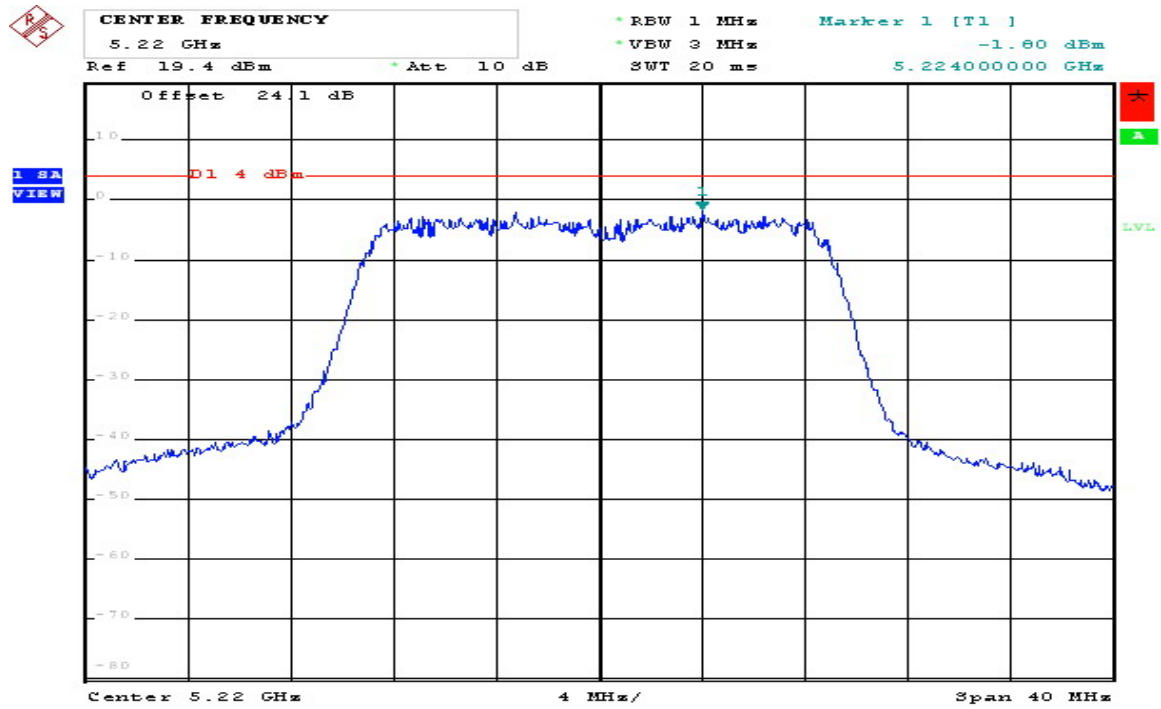

802.11 n (HT20) CH44 5220MHz Chain A+C (A)

Comment: 802.11n(20) 5220MHz (Dual Tx A+C)
Date: 10.NOV.2008 14:11:22