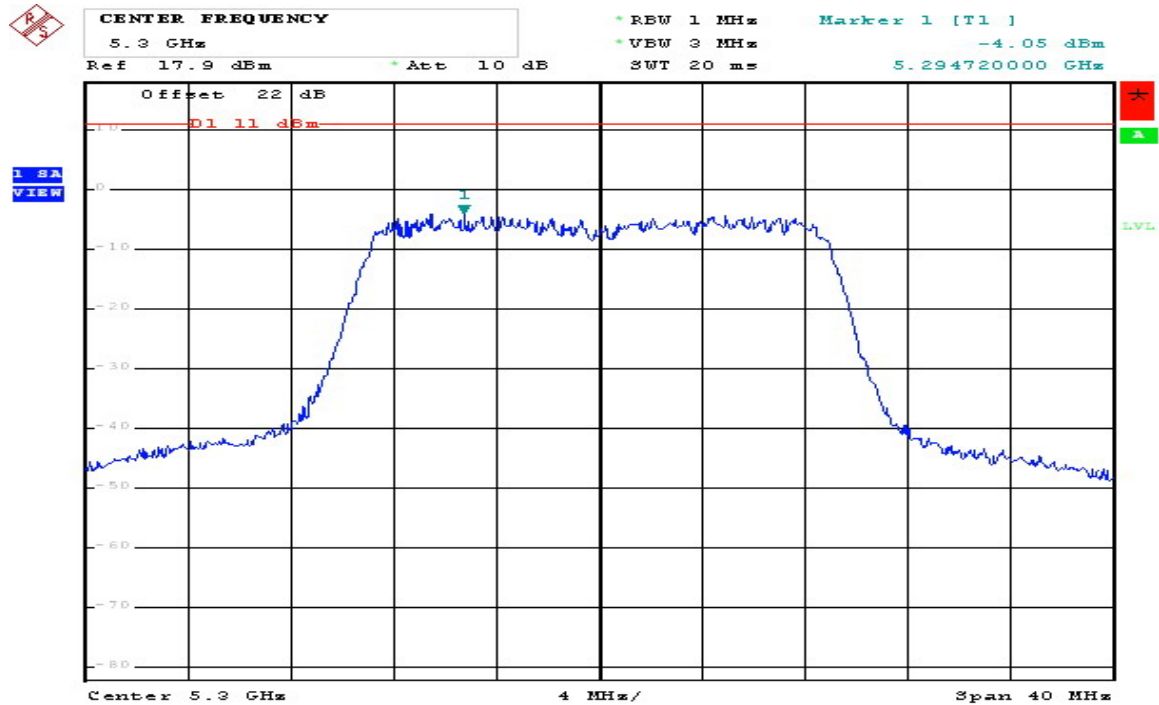

802.11 n (HT20) CH60 5300MHz Chain B+C (C)

Comment: 802.11n(20) 5300MHz (Dual Tx B+C)
Date: 10.NOV.2008 13:44:11