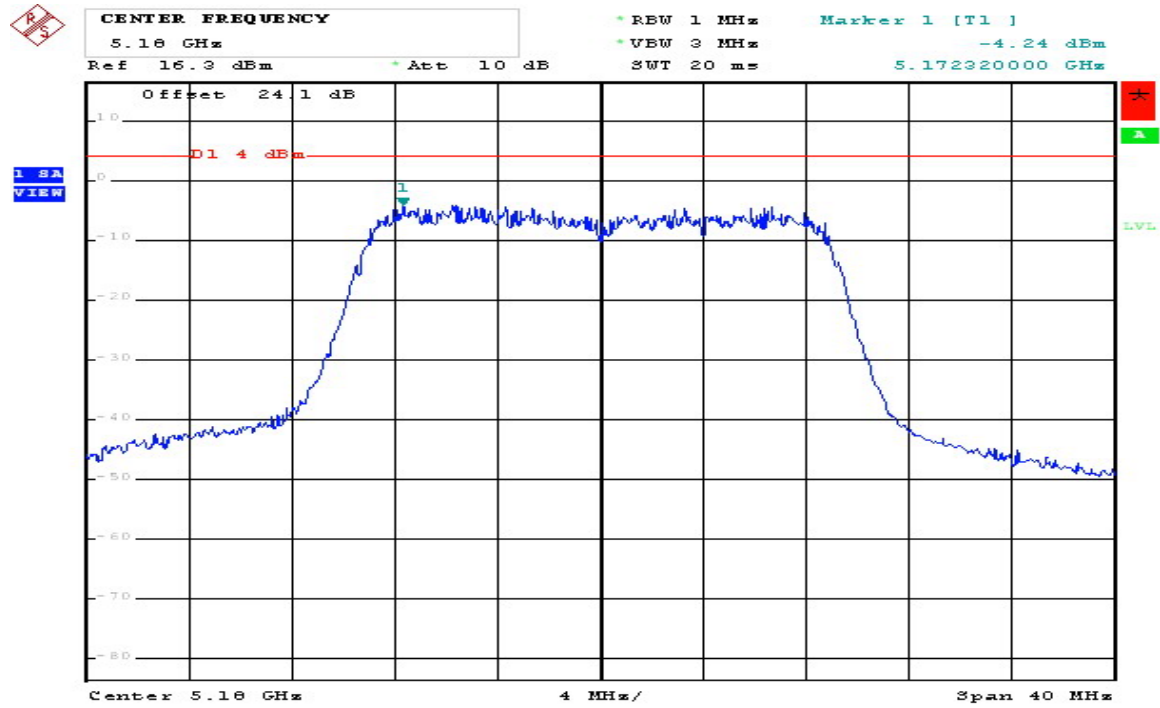

802.11 n (HT40) Chain C CH118 5590MHz

Comment: 802.11n(40) 5590MHz
Date: 10.NOV.2008 10:49:27

802.11 n (HT40) Chain C CH134 5670MHz

Comment: 802.11n(40) 5670MHz
Date: 10.NOV.2006 10:52:31

Power spectral density

Dual Tx

802.11 n (HT20) CH36 5180MHz Chain A+B (A)

Comment: 802.11n(20) 5180MHz
Date: 10.NOV.2008 12:41:21

802.11 n (HT20) CH36 5180MHz Chain A+B (B)

Comment: 802.11n(20) 5180MHz
Date: 10.NOV.2008 12:41:43