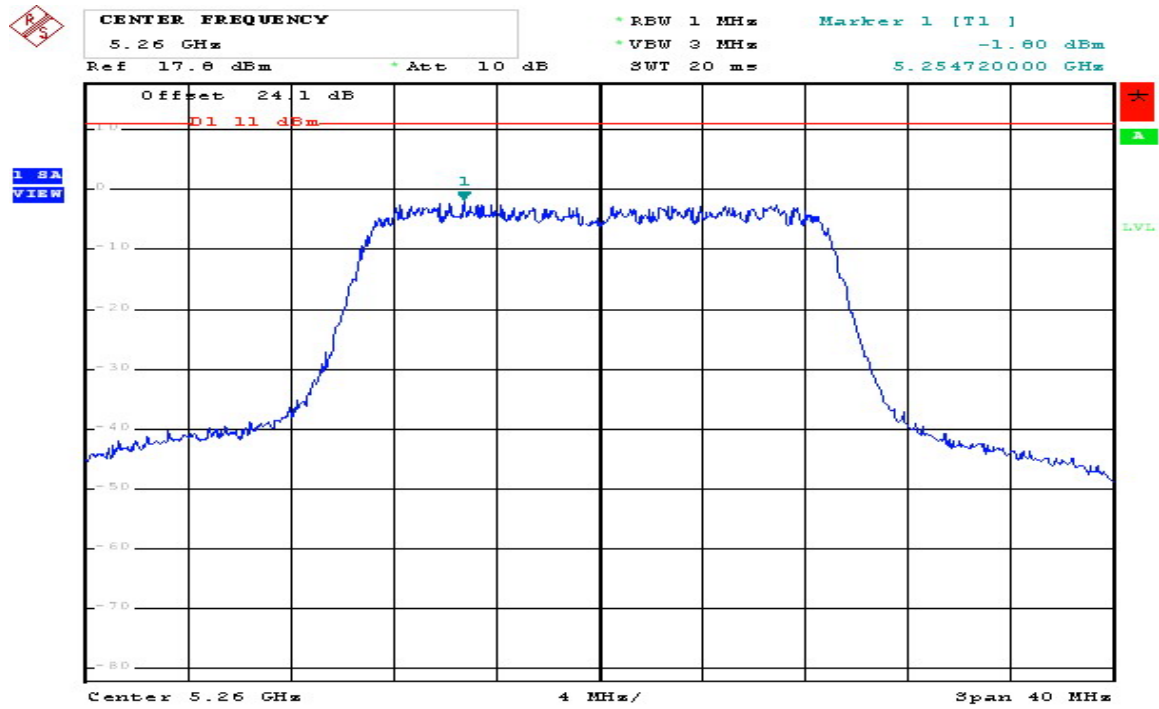

802.11 n (HT20) CH52 5260MHz Chain A+C (A)

Comment: 802.11n(20) 5260MHz (Dual Tx A+C)
Date: 10.NOV.2008 14:19:27