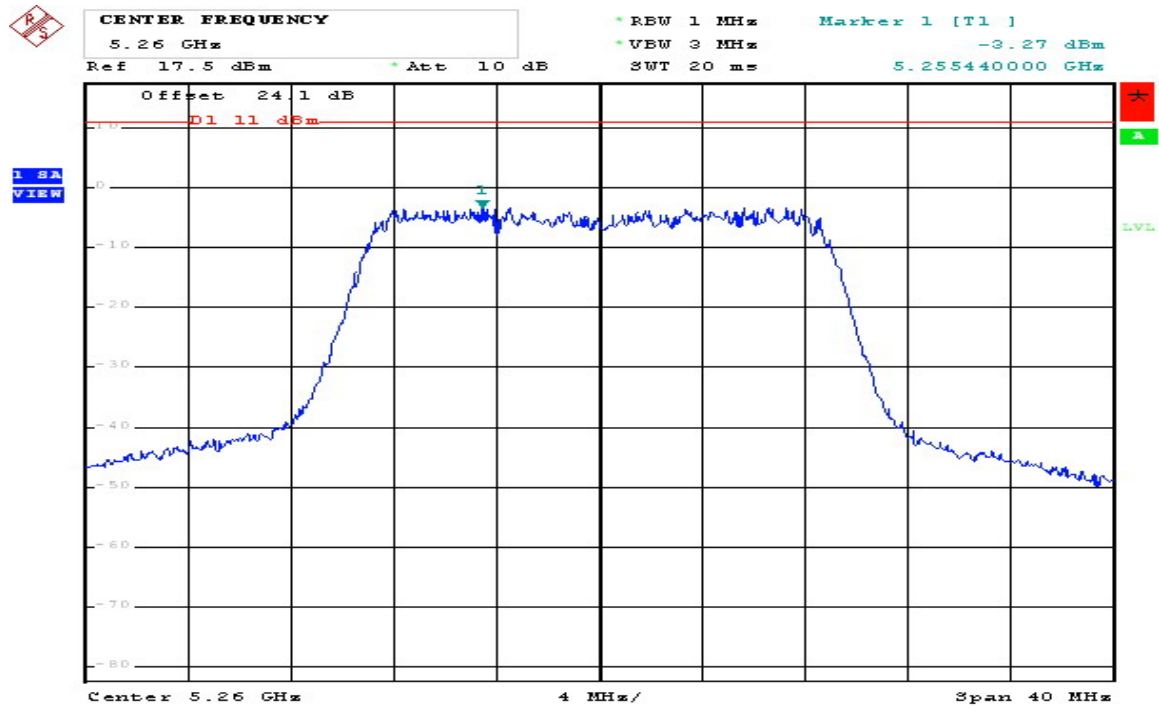

802.11 n (HT20) CH52 5260MHz Chain A+B (A)

Comment: 802.11n(20) 5260MHz
Date: 10.NOV.2008 12:52:16