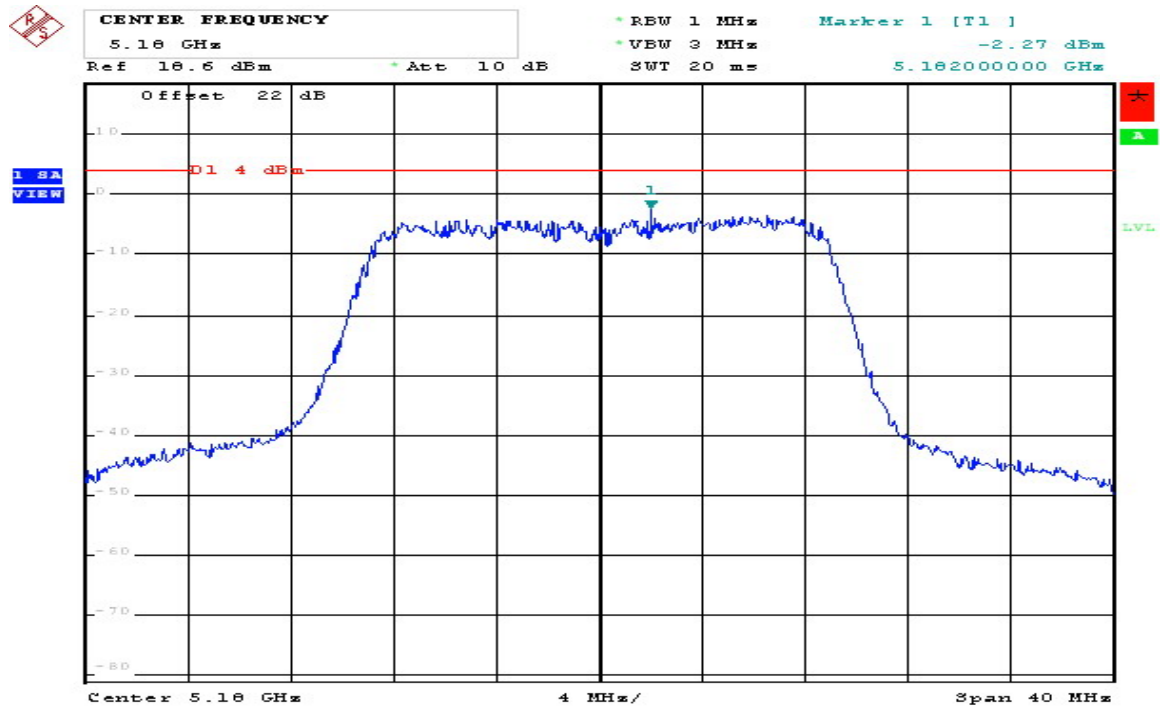

802.11 n (HT20) CH36 5180MHz Chain A+C (C)

Comment: 802.11n(20) 5180MHz (Dual Tx A+C)
Date: 10.NOV.2008 14:07:24