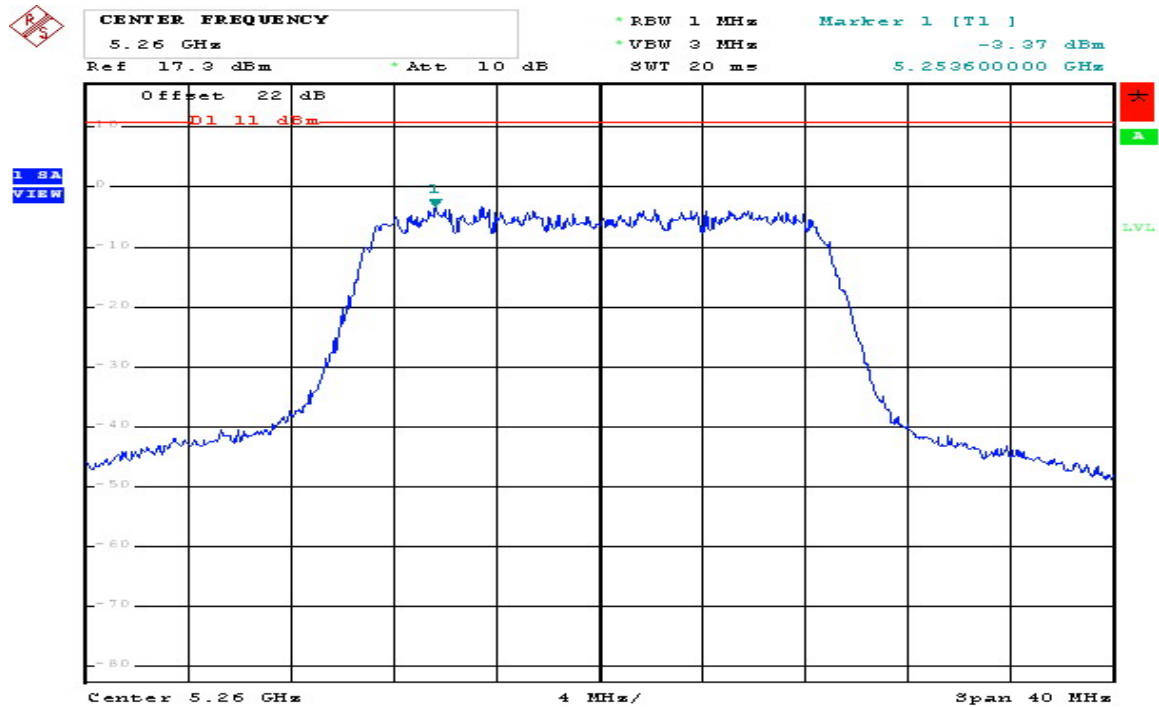

802.11 n (HT20) CH52 5260MHz Chain A+C (C)

Comment: 802.11n(20) 5260MHz (Dual Tx A+C)
Date: 10.NOV.2008 14:21:22