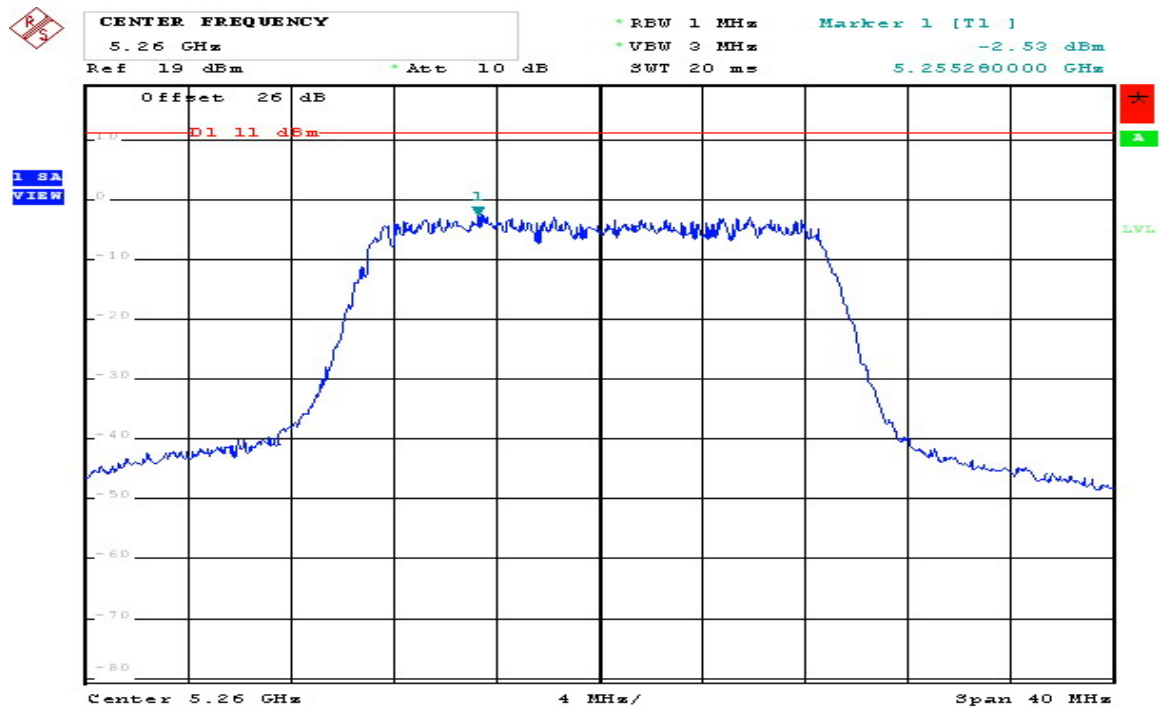

802.11 n (HT20) CH52 5260MHz Chain A+B (B)

Comment: 802.11n(20) 5260MHz
Date: 10.NOV.2008 12:54:14