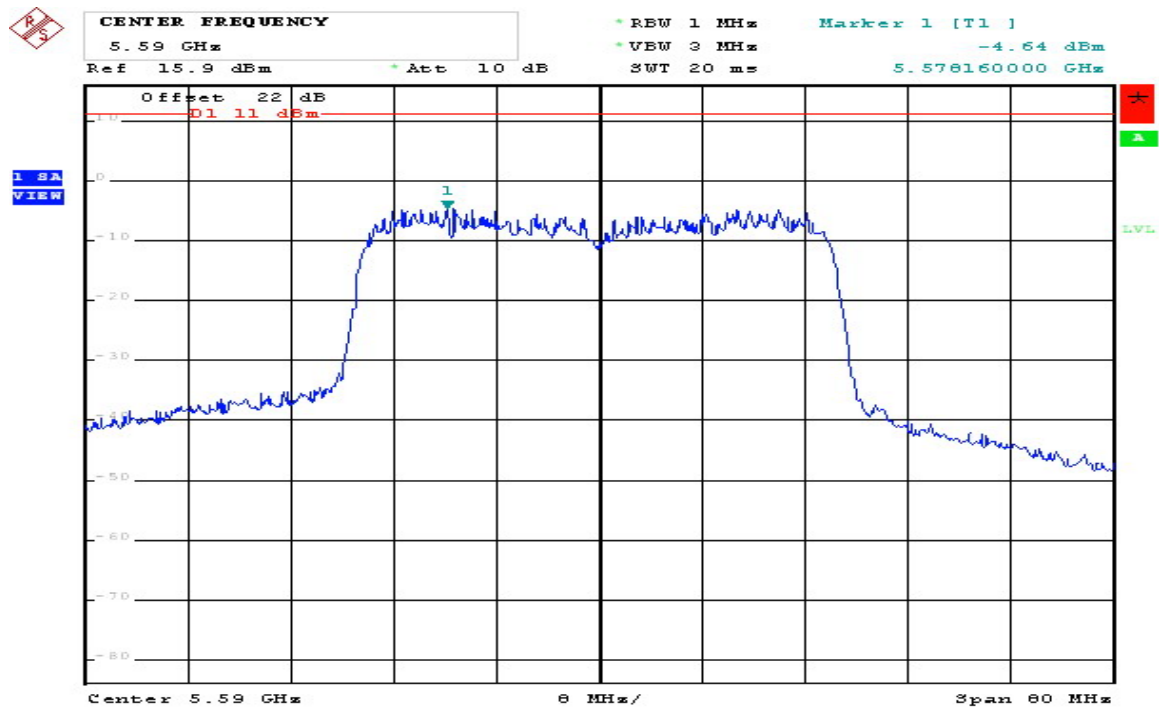

802.11 n (HT40) Chain C CH118 5590MHz

Comment: 802.11n(40) 5590MHz
Date: 10.NOV.2008 10:49:27

802.11 n (HT40) Chain C CH134 5670MHz

Comment: 802.11n(40) 5670MHz
Date: 10.NOV.2006 10:52:31

Power spectral density