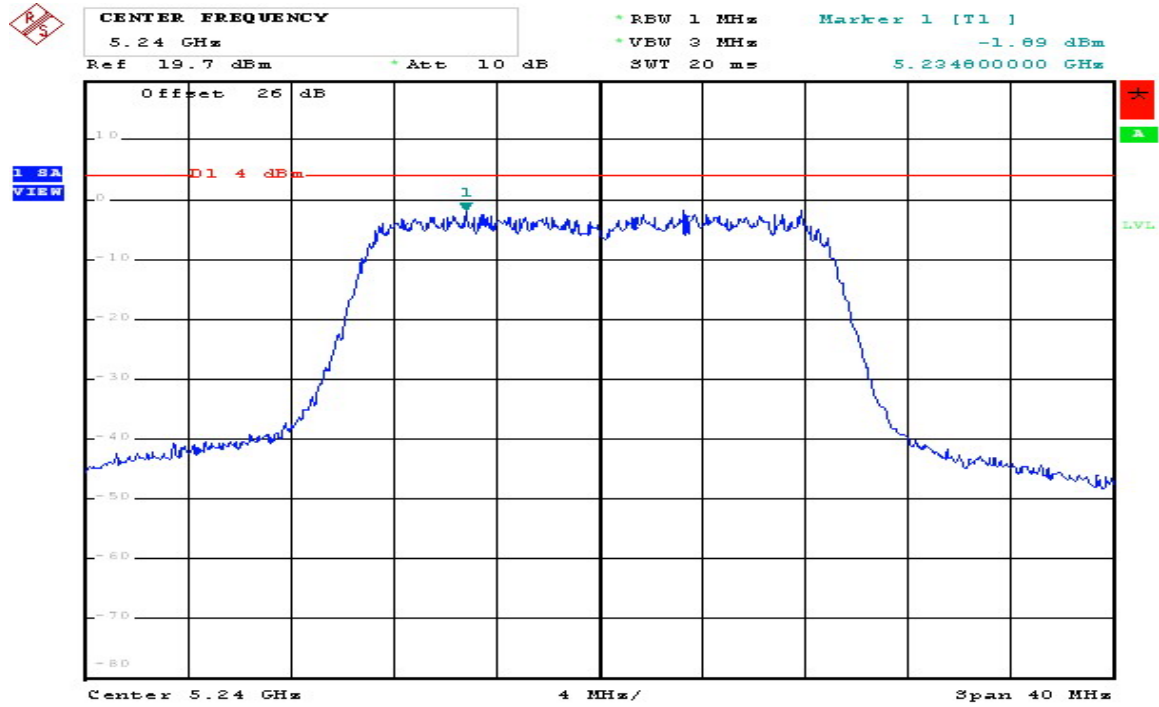

802.11 n (HT20) CH48 5240MHz Chain B+C (B)

Comment: 802.11n(20) 5240MHz (Dual Tx B+C)
Date: 10.NOV.2008 13:34:05