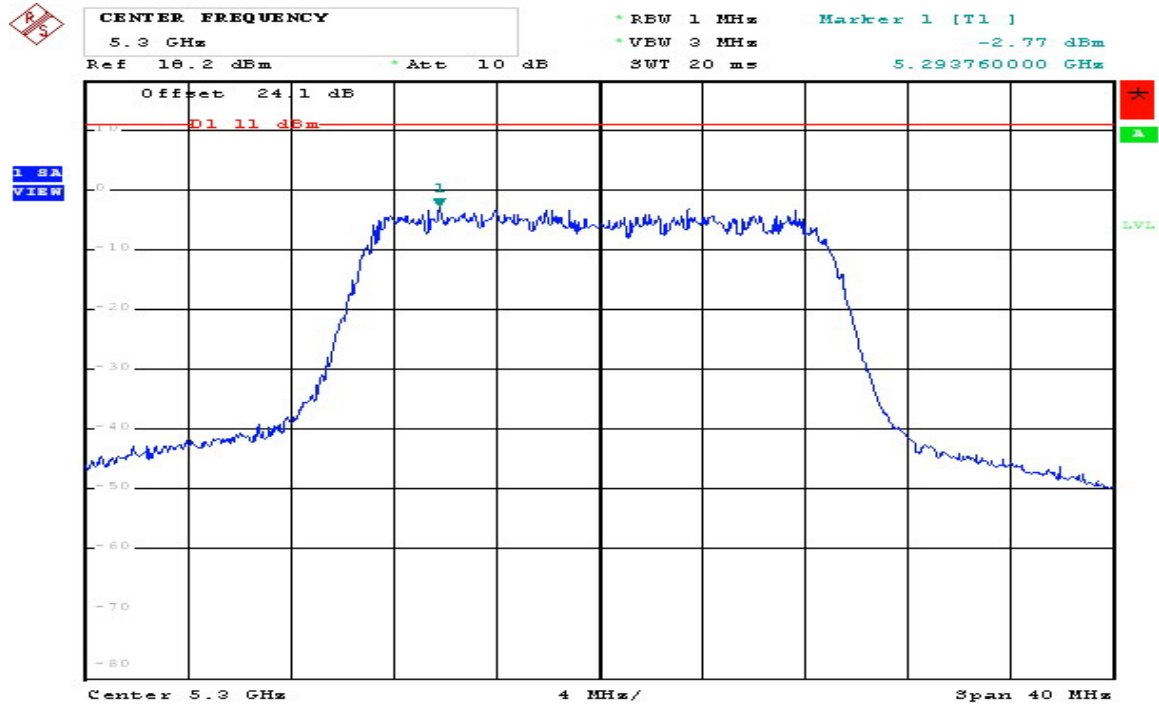

802.11 n (HT20) CH60 5300MHz Chain A+B (A)

Comment: 802.11n(20) 5300MHz
Date: 10.NOV.2008 12:57:54