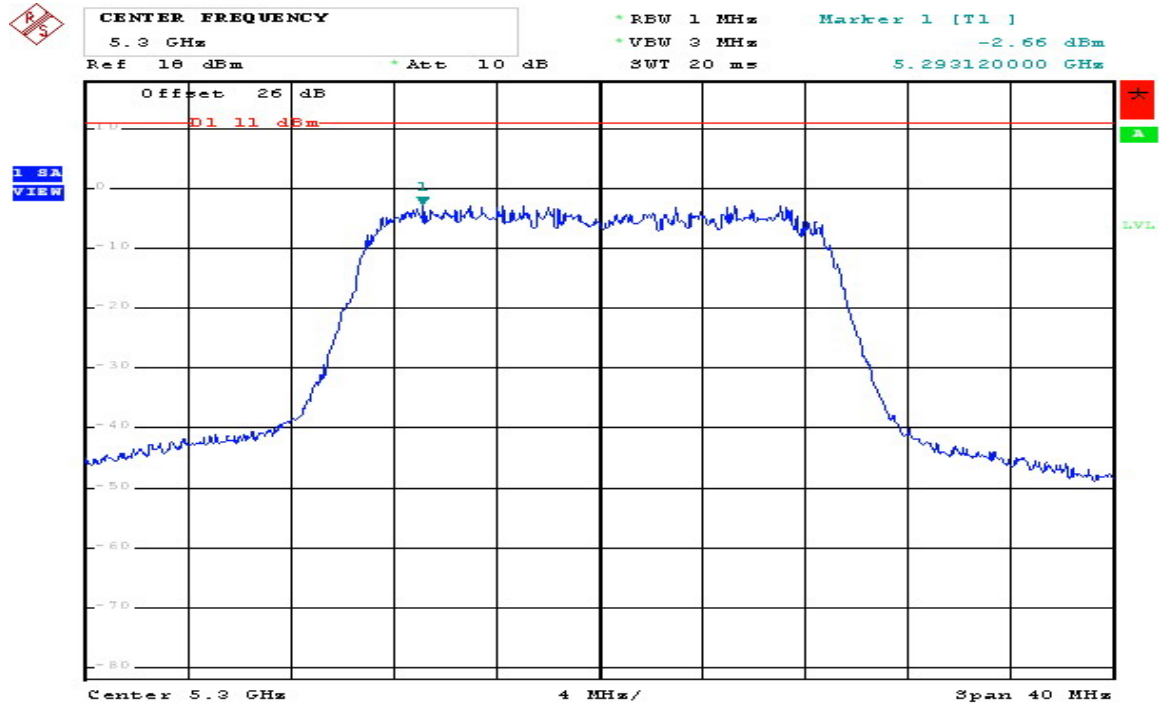

802.11 n (HT20) CH60 5300MHz Chain B+C (B)

Comment: 802.11n(20) 5300MHz (Dual Tx B+C)
Date: 10.NOV.2008 13:42:16