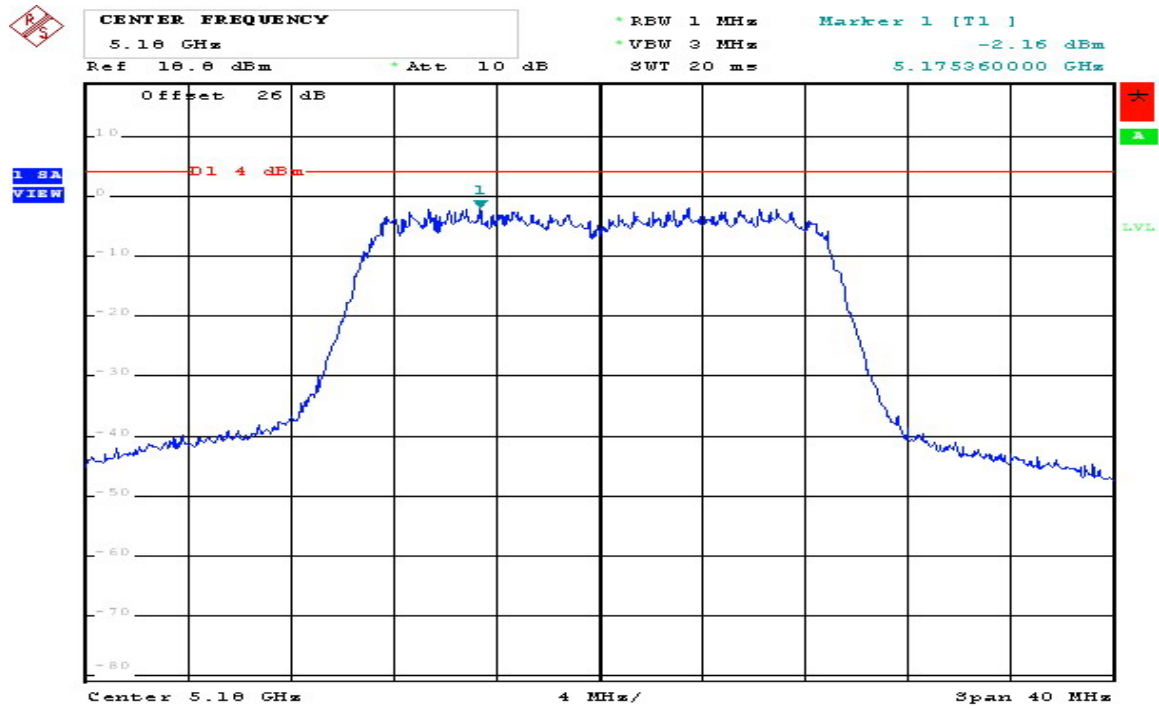

802.11 n (HT20) CH36 5180MHz Chain B+C (B)

Comment: 802.11n(20) 5180MHz (Dual Tx B+C)
Date: 10.NOV.2006 13:26:02