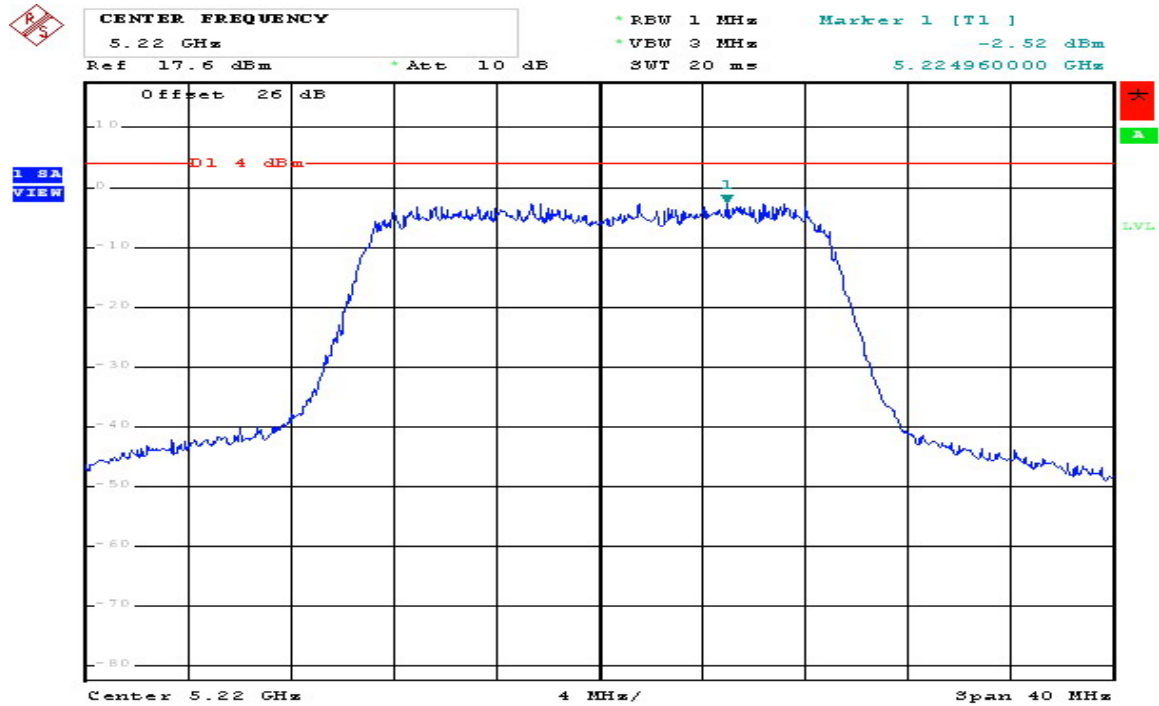

802.11 n (HT20) CH44 5220MHz Chain A+B (B)

Comment: 802.11n(20) 5220MHz
Date: 10.NOV.2008 12:46:12