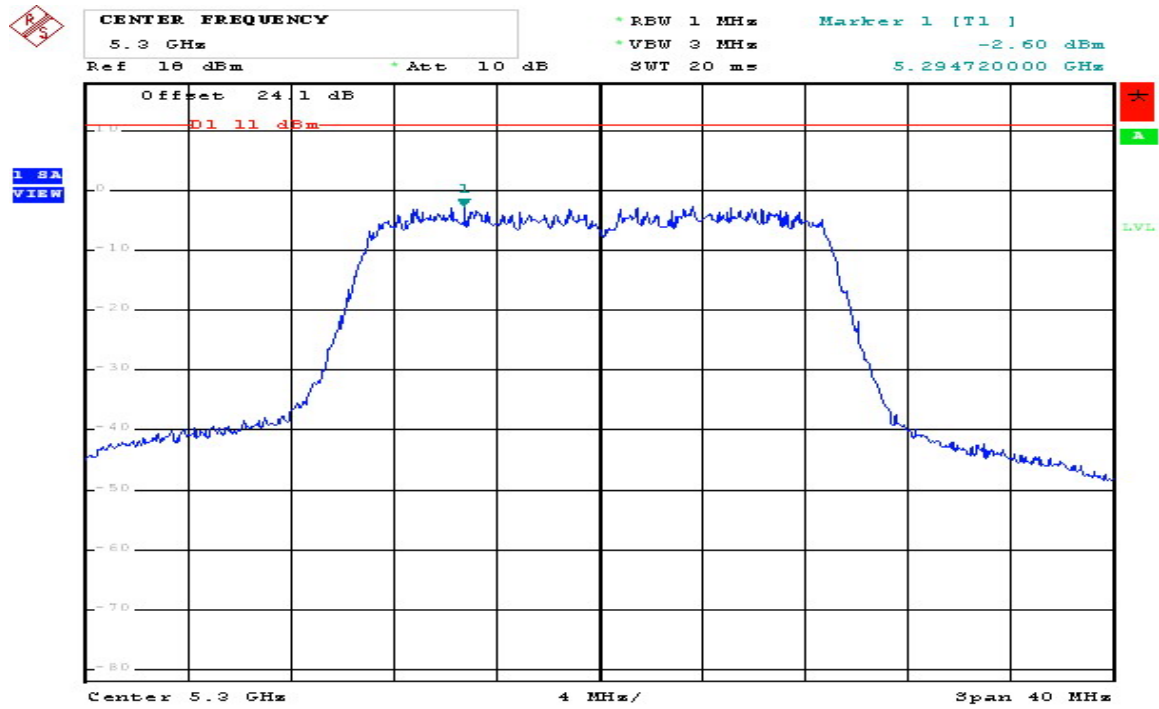

802.11 n (HT20) CH60 5300MHz Chain A+C (A)

Comment: 802.11n(20) 5300MHz (Dual Tx A+C)
Date: 10.NOV.2008 14:23:30