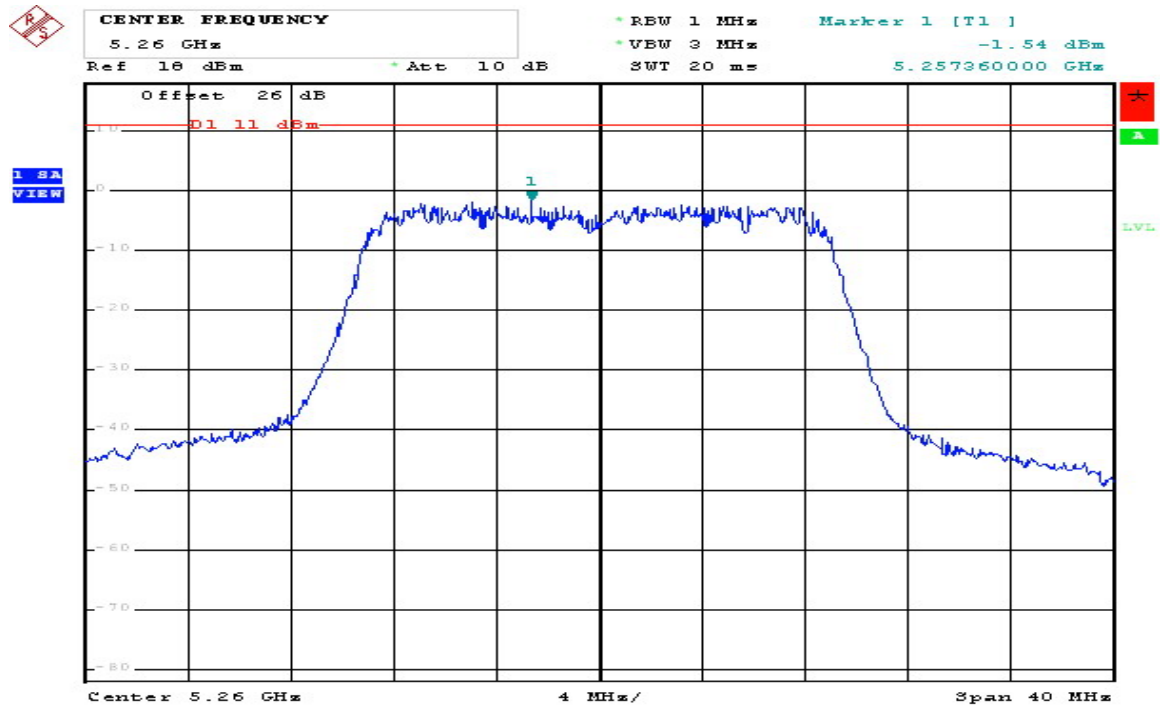

802.11 n (HT20) CH52 5260MHz Chain B+C (B)

Comment: 802.11n(20) 5260MHz (Dual Tx B+C)
Date: 10.NOV.2008 13:38:08