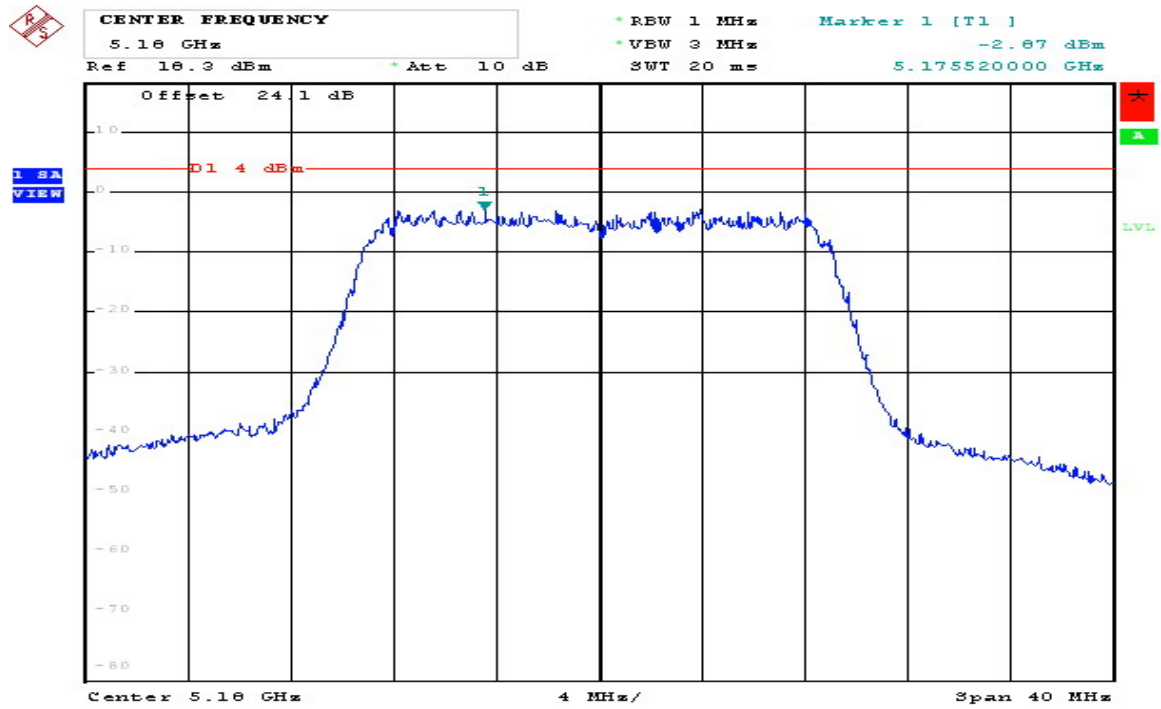

802.11 n (HT20) CH36 5180MHz Chain A+C (A)

Comment: 802.11n(20) 5180MHz (Dual Tx A+C)
Date: 10.NOV.2008 14:05:29