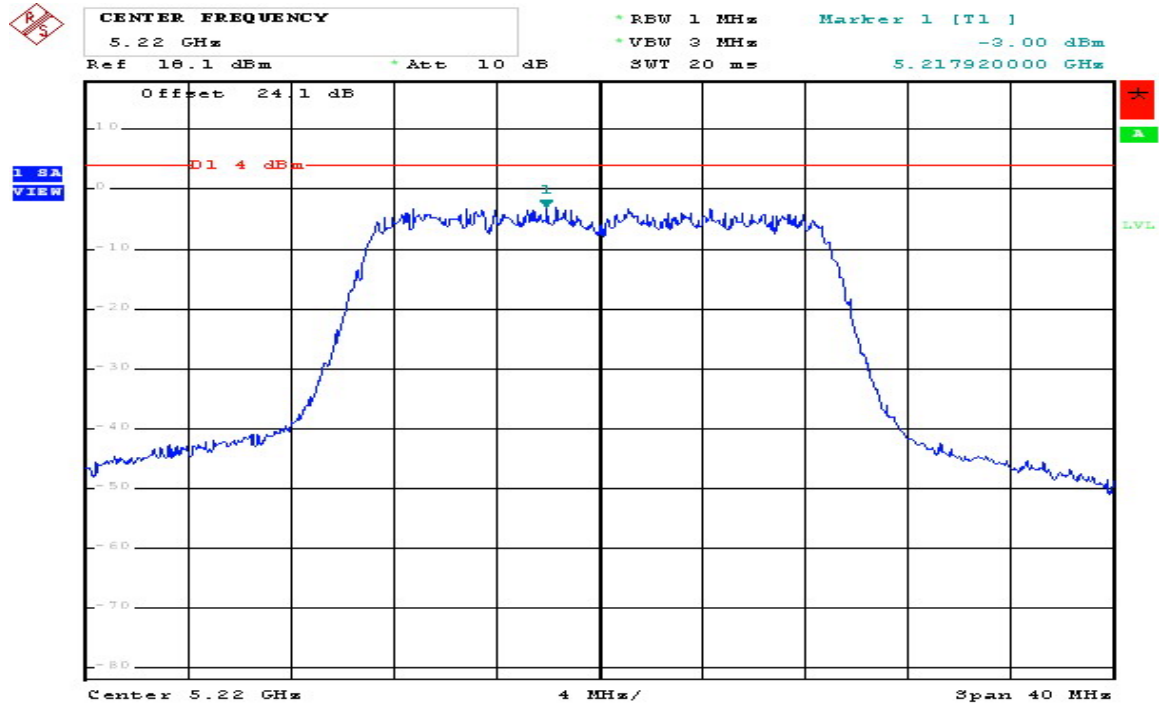

802.11 n (HT20) CH44 5220MHz Chain A+B (A)

Comment: 802.11n(20) 5220MHz
Date: 10.NOV.2008 12:44:19