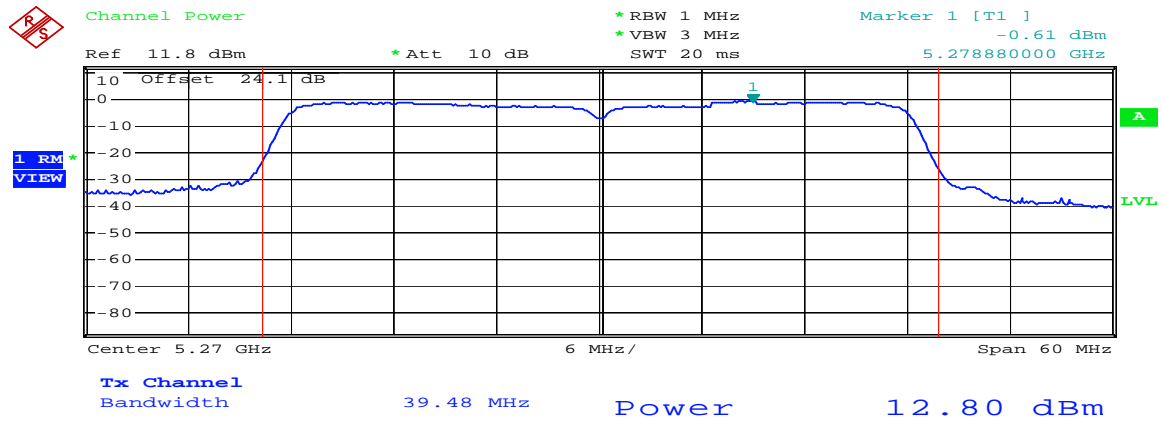

802.11 n (HT40) Chain A CH54 5270MHz

Comment: 802.11n(40) 5270MHz Limit:23.979400
Date: 10.NOV.2008 09:32:13