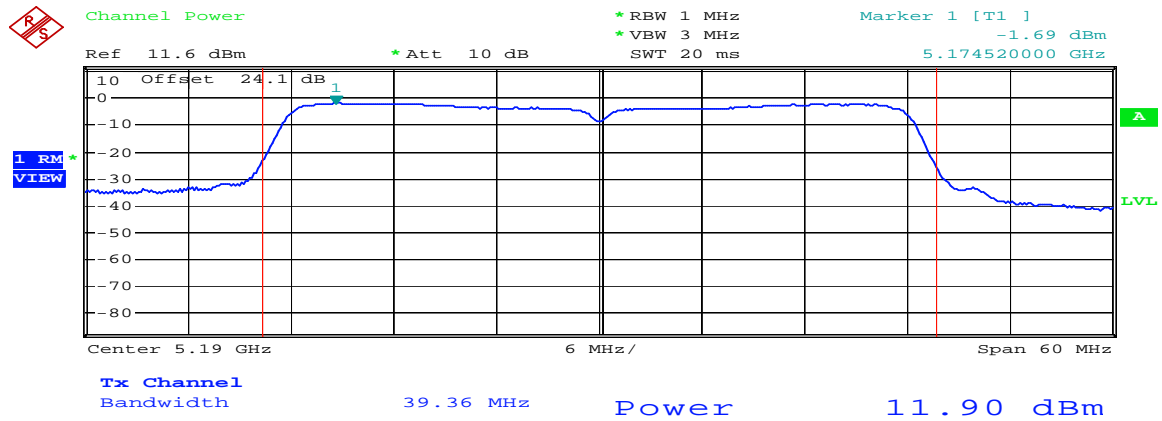

802.11 n (HT40) Chain A CH38 5190MHz

Comment: 802.11n(40) 5190MHz Limit:16.989700
Date: 10.NOV.2008 09:27:09