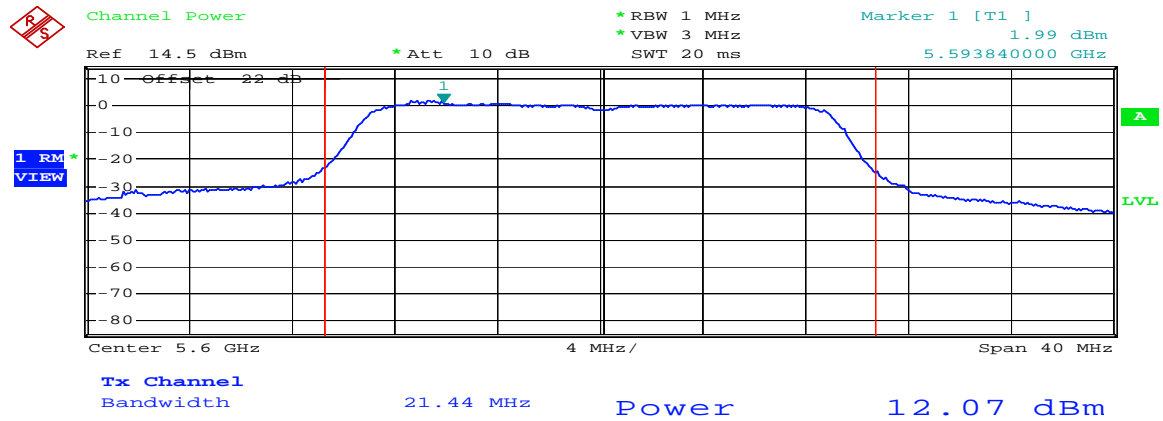

802.11 n (HT20) CH120 5600MHz Chain B+C (C)

Comment: 802.11n(20) 5600MHz (Dual Tx B+C) Limit:23.979400
Date: 10.NOV.2008 13:55:56