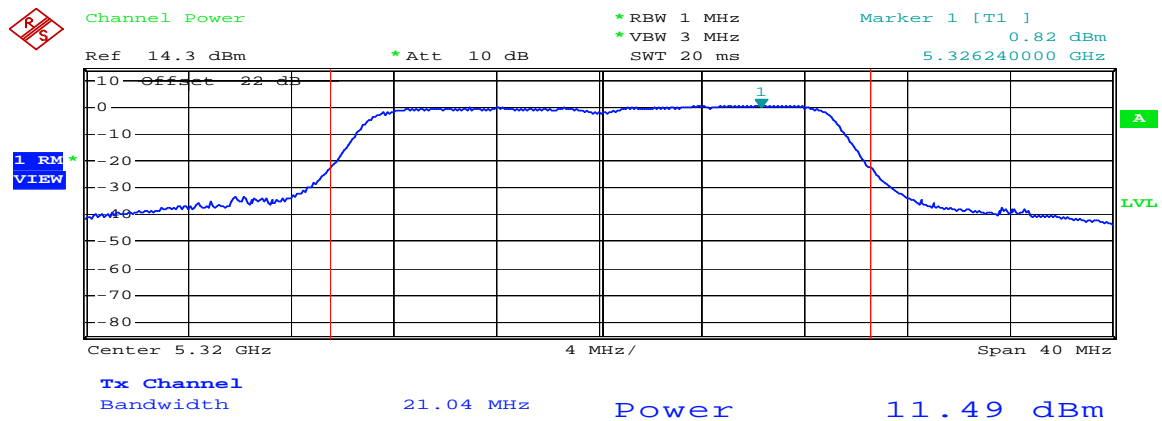

802.11 n (HT20) CH64 5320MHz Chain B+C (C)

Comment: 802.11n(20) 5320MHz (Dual Tx B+C) Limit:23.979400
Date: 10.NOV.2008 13:47:49