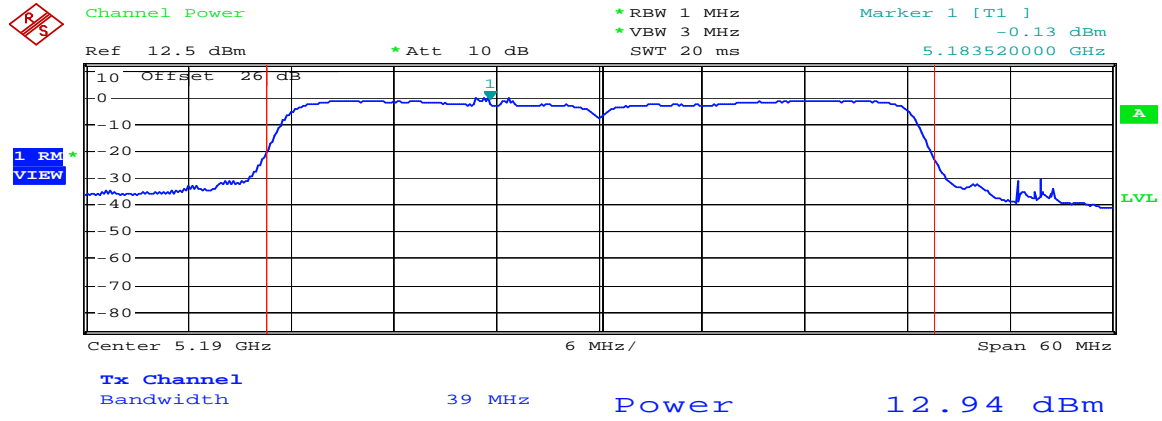

802.11 n (HT40) CH38 5190MHz Chain B+C (B)

Comment: 802.11n(40) 5190MHz (Dual TX B+C) Limit:16.989700
Date: 10.NOV.2008 15:35:36