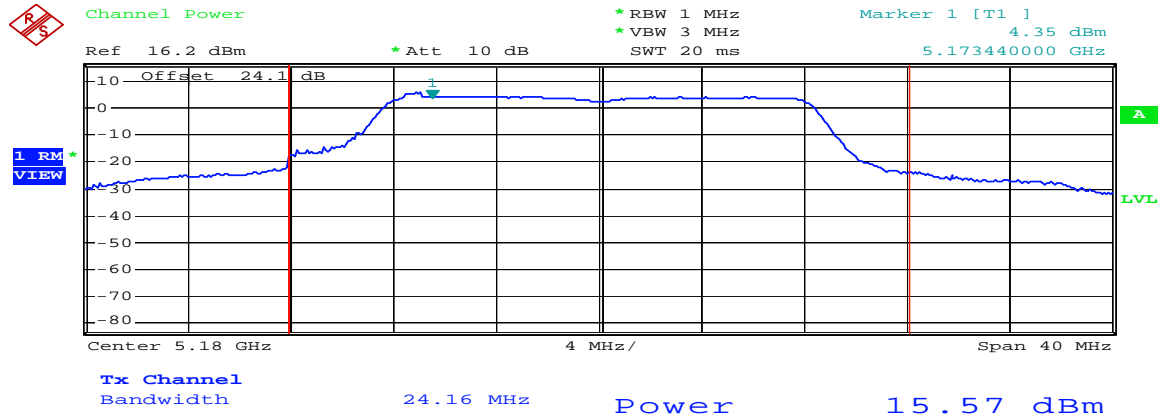

Peak output power test

Single Tx

802.11 a Chain A CH36 5180MHz

Comment: 802.11a 5180MHz Limit:16.989700
Date: 7.NOV.2008 13:05:14