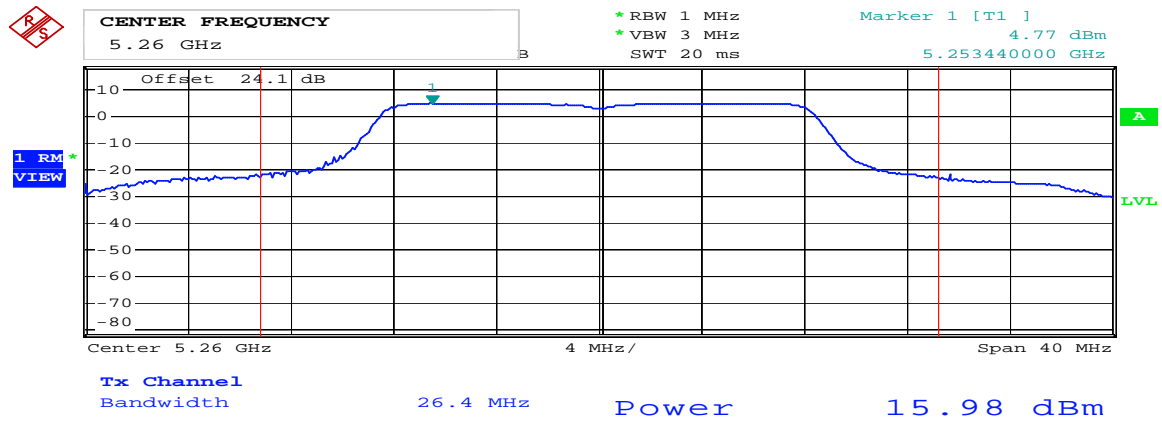

802.11 a Chain A CH52 5260MHz

Comment: 802.11a 5260MHz Limit:23.979400
Date: 7.NOV.2008 13:14:04