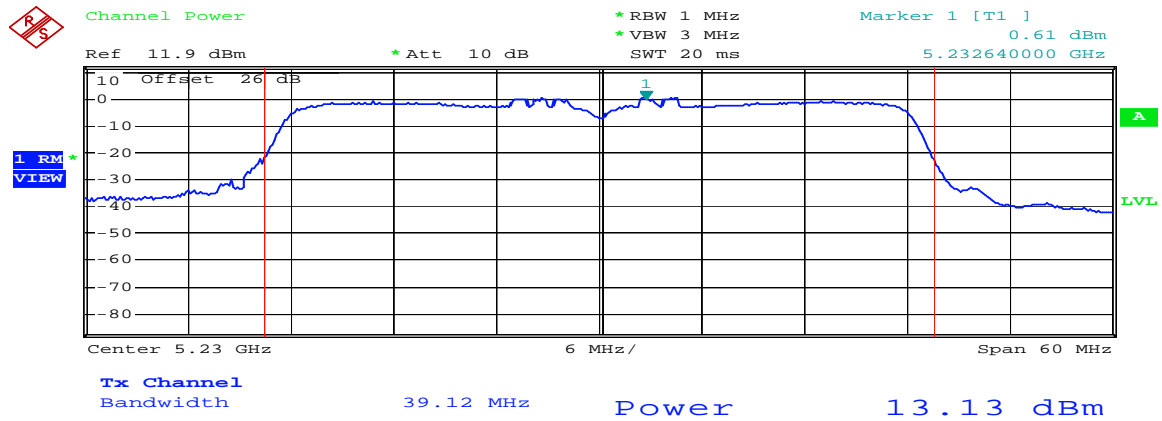

802.11 n (HT40) CH46 5230MHz Chain B+C (B)

Comment: 802.11n(40) 5230MHz (Dual TX B+C) Limit:16.989700
Date: 10.NOV.2008 15:38:26