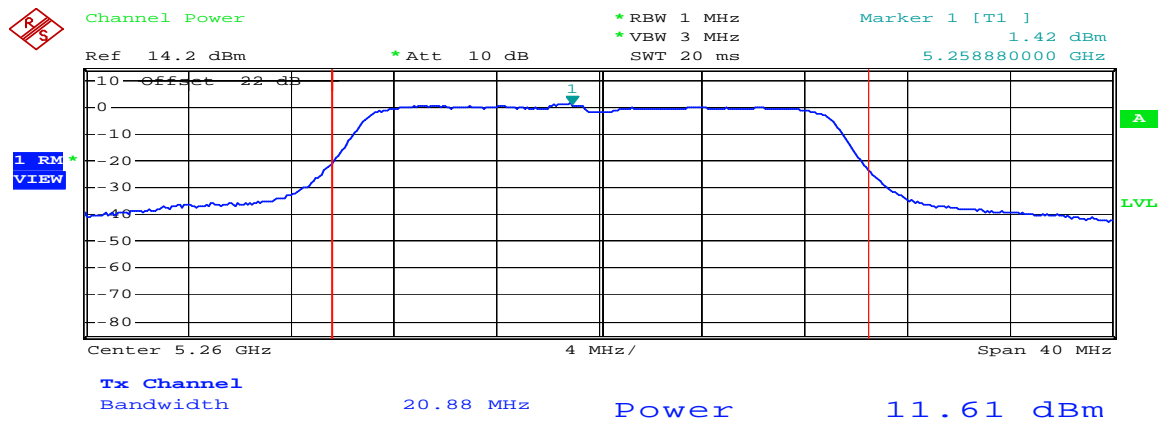

802.11 n (HT20) CH52 5260MHz Chain A+C (C)

Comment: 802.11n(20) 5260MHz (Dual Tx A+C) Limit:23.979400
Date: 10.NOV.2008 14:20:59