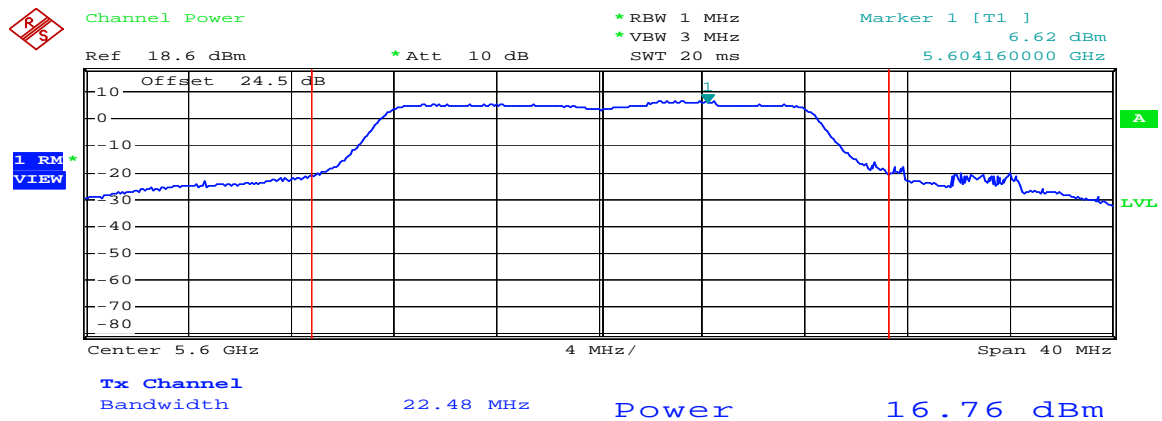

802.11 a Chain A CH120 5600MHz

Comment: 802.11a 5600MHz Limit:23.979400
Date: 7.NOV.2008 13:29:55