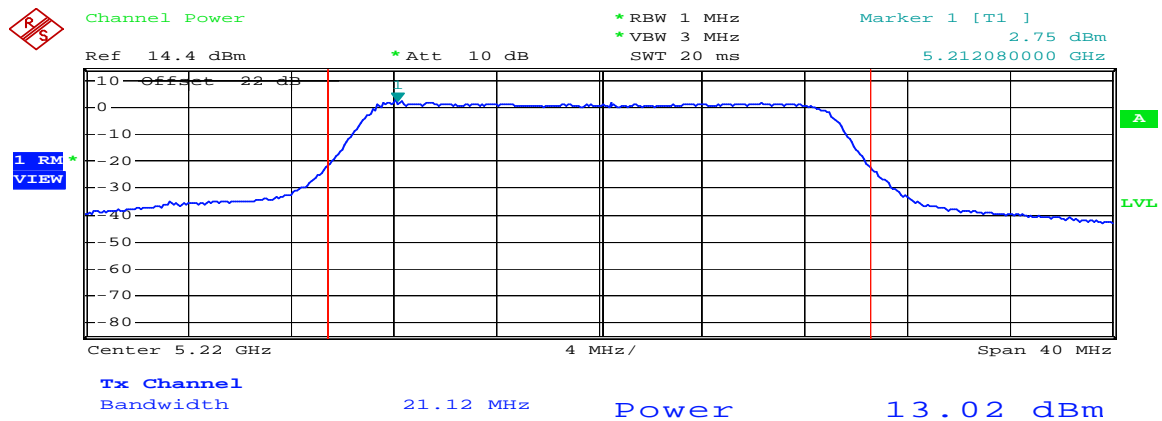

802.11 n (HT20) CH44 5220MHz Chain B+C (C)

Comment: 802.11n(20) 5220MHz (Dual Tx B+C) Limit:16.989700
Date: 10.NOV.2008 13:31:37