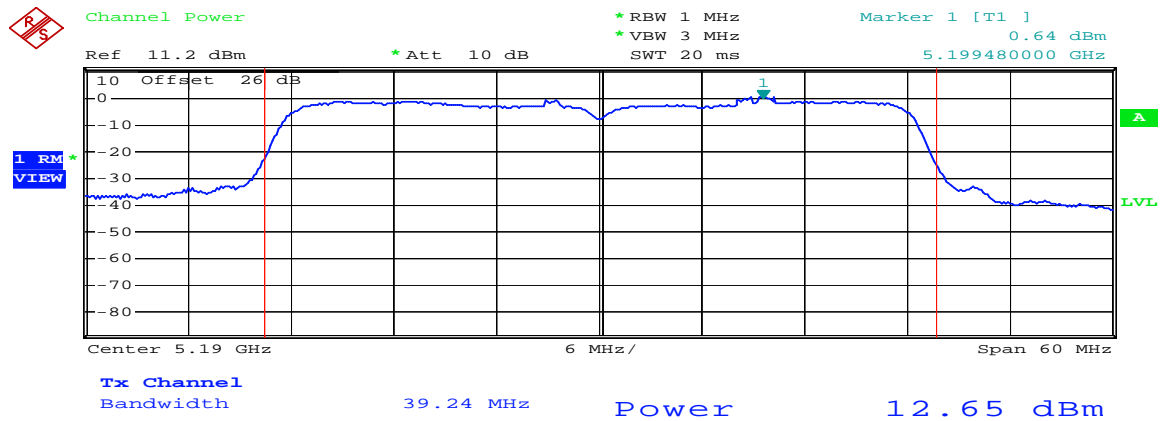

802.11 n (HT40) CH38 5190MHz Chain A+B (B)

Comment: 802.11n(40) 5190MHz (Dual TX A+B) Limit:16.989700
Date: 10.NOV.2008 15:00:37