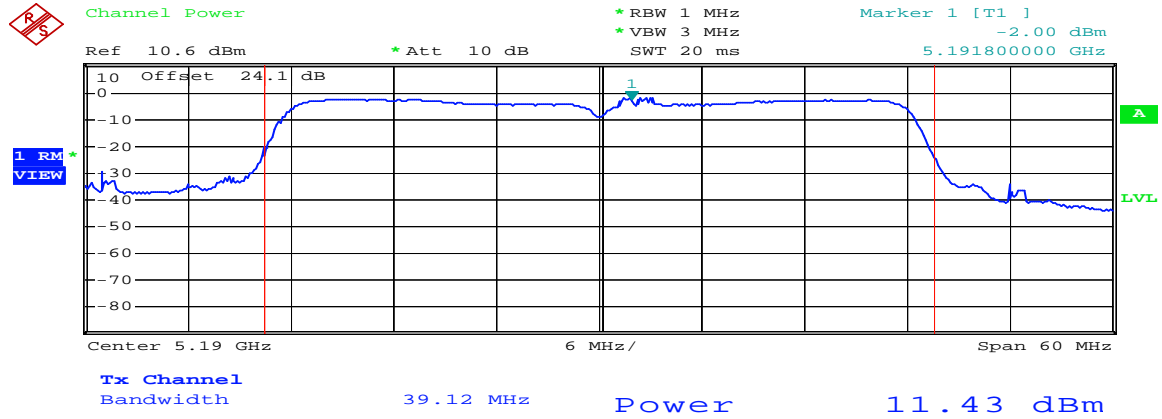

802.11 n (HT40) CH38 5190MHz Chain A+B (A)

Comment: 802.11n(40) 5190MHz (Dual TX A+B) Limit:16.989700
Date: 10.NOV.2008 14:58:44