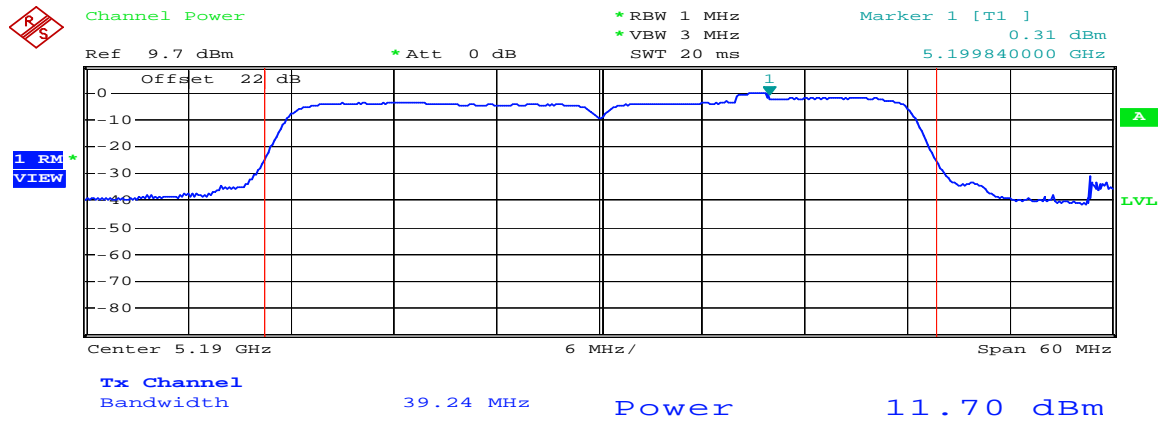

802.11 n (HT40) Chain C CH38 5190MHz

Comment: 802.11n(40) 5190MHz Limit:16.989700
Date: 10.NOV.2008 10:31:51