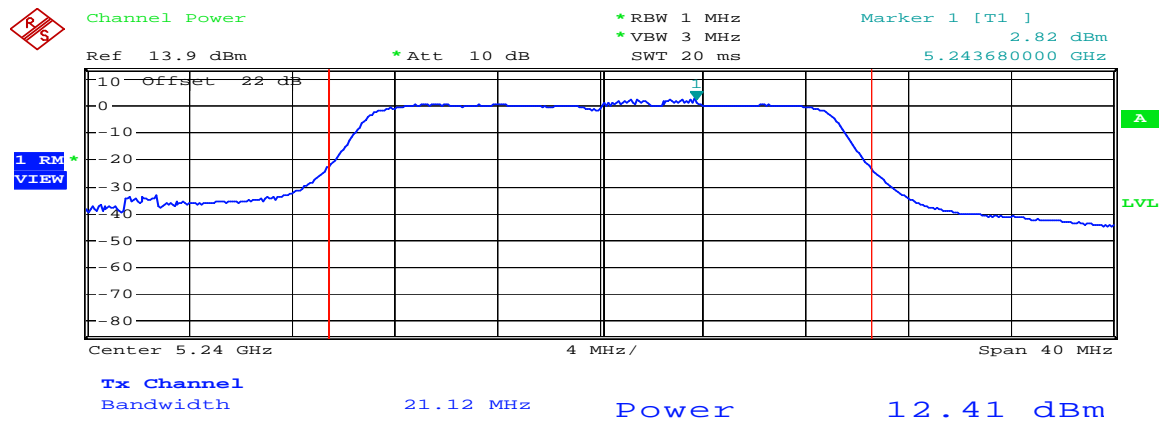

802.11 n (HT20) CH48 5240MHz Chain B+C (C)

Comment: 802.11n(20) 5240MHz (Dual Tx B+C) Limit:16.989700
Date: 10.NOV.2008 13:35:38