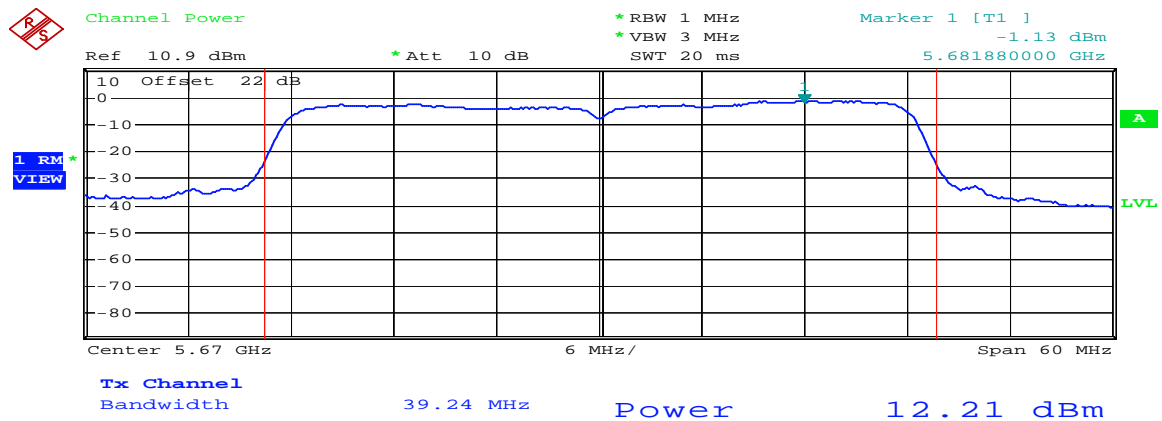

802.11 n (HT40) CH134 5670MHz Chain B+C (C)

Comment: 802.11n(40) 5670MHz (Dual TX B+C) Limit:23.979400
Date: 10.NOV.2008 16:00:27