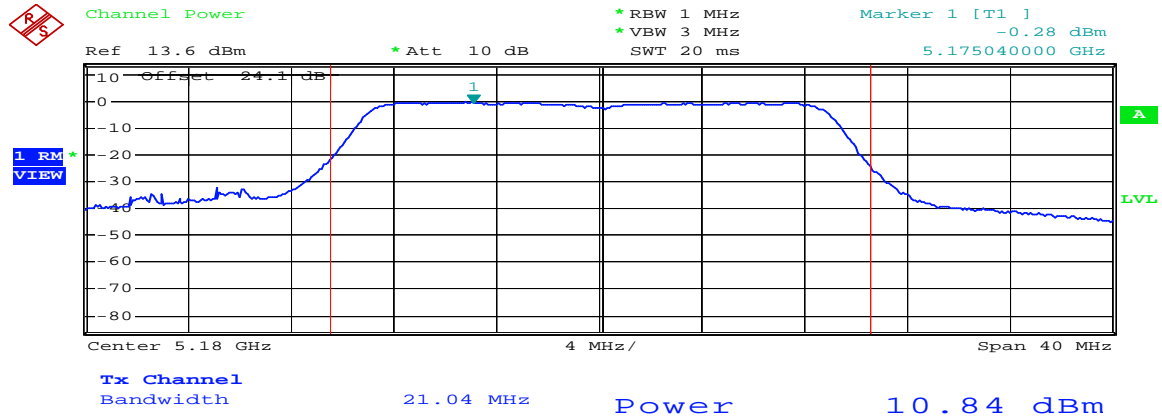

Dual Tx 802.11 n (HT20) CH36 5180MHz Chain A+B (A)

Comment: 802.11n(20) 5180MHz Limit:16.989700
Date: 10.NOV.2008 12:39:15