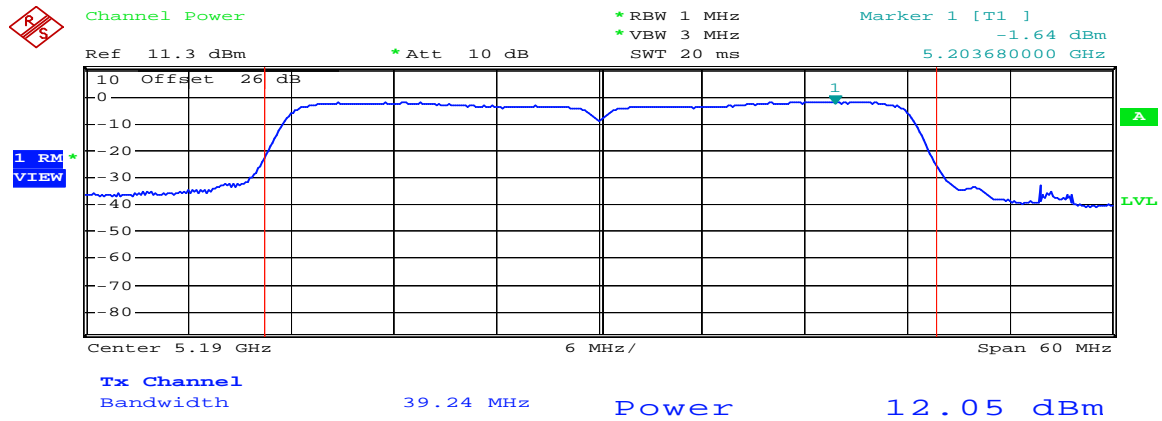

802.11 n (HT40) Chain B CH38 5190MHz

Comment: 802.11n(40) 5190MHz Limit:16.989700
Date: 10.NOV.2008 10:05:21