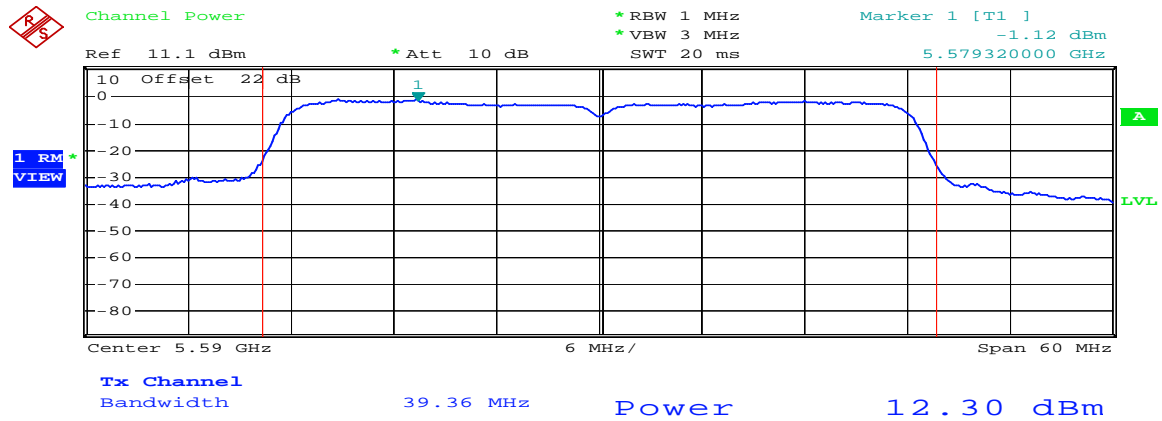

802.11 n (HT40) CH118 5590MHz Chain B+C (C)

Comment: 802.11n(40) 5590MHz (Dual TX B+C) Limit:23.979400
Date: 10.NOV.2008 15:56:25