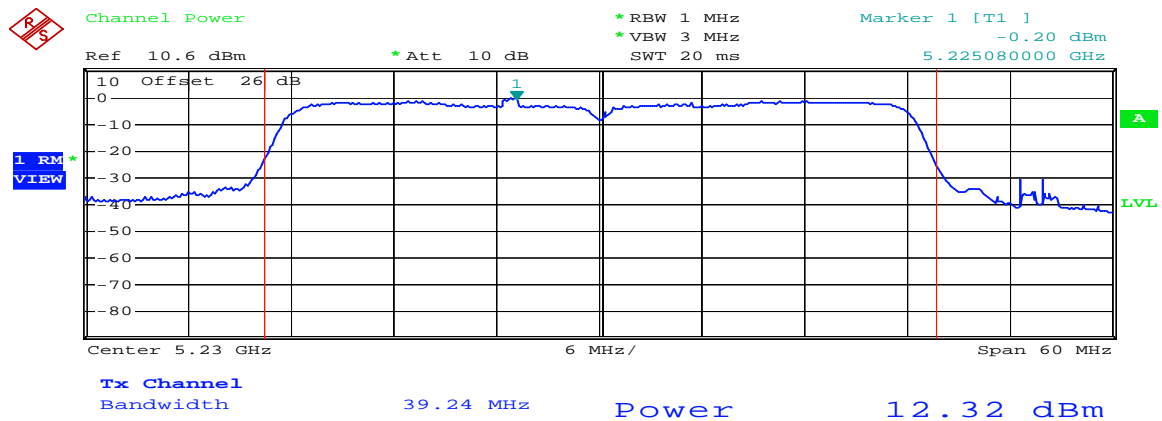

802.11 n (HT40) CH46 5230MHz Chain A+B (B)

Comment: 802.11n(40) 5230MHz (Dual TX A+B) Limit:16.989700
Date: 10.NOV.2008 15:04:50