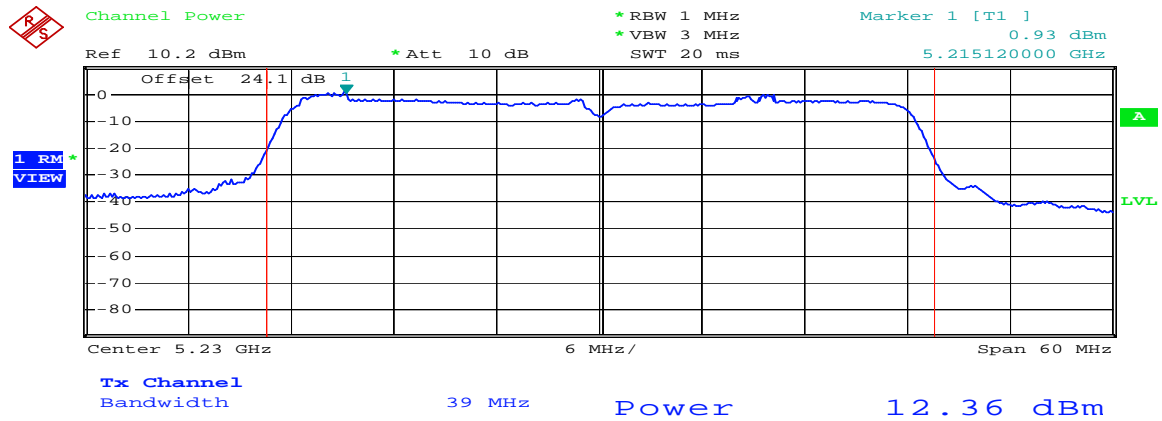

802.11 n (HT40) CH46 5230MHz Chain A+B (A)

Comment: 802.11n(40) 5230MHz (Dual TX A+B) Limit:16.989700
Date: 10.NOV.2008 15:02:55