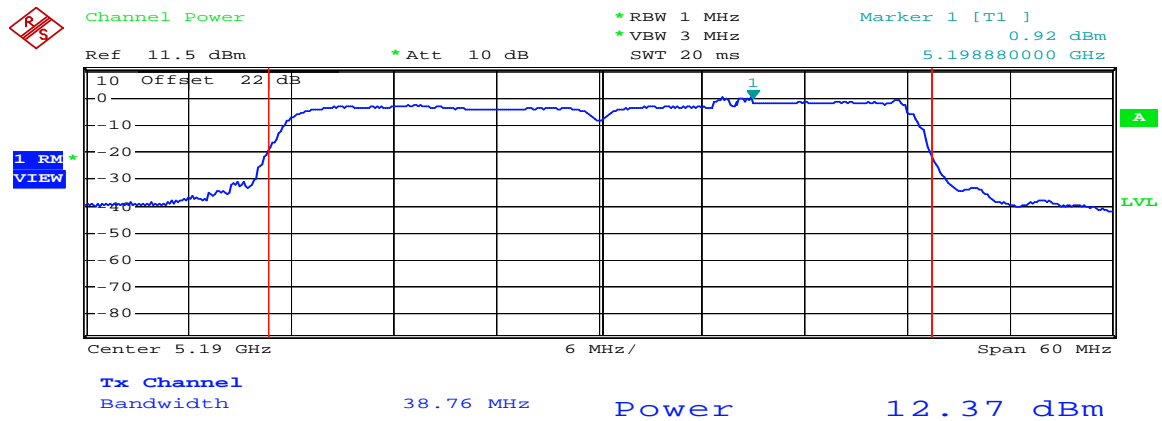

802.11 n (HT40) CH38 5190MHz Chain A+C (C)

Comment: 802.11n(40) 5190MHz (Dual TX A+C) Limit:16.989700
Date: 10.NOV.2008 16:07:05