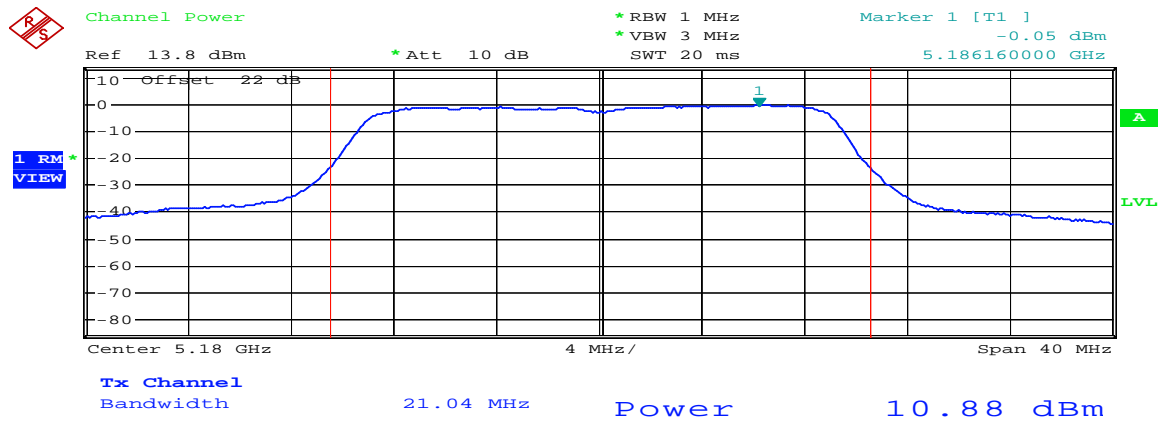

802.11 n (HT20) CH36 5180MHz Chain B+C (C)

Comment: 802.11n(20) 5180MHz (Dual Tx B+C) Limit:16.989700
Date: 10.NOV.2008 13:27:35