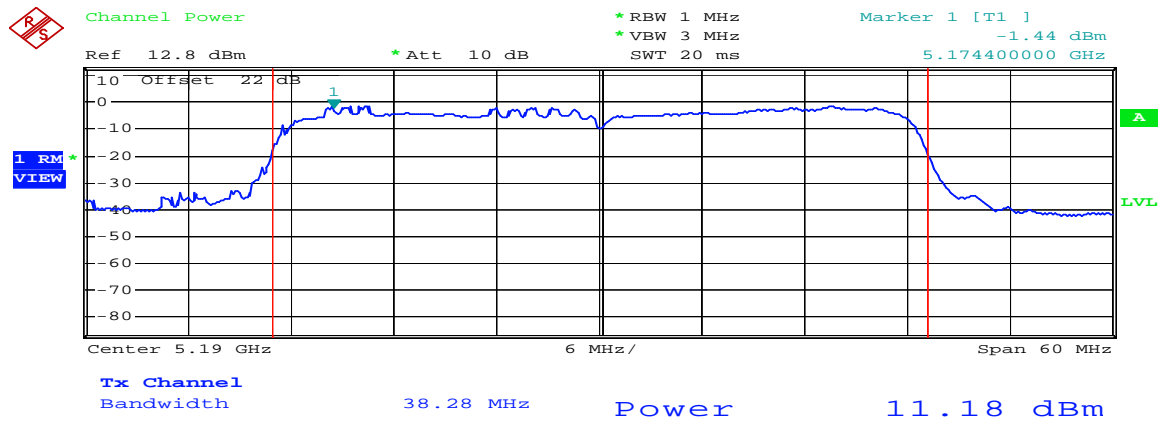

802.11 n (HT40) CH38 5190MHz Chain A+B+C (B)

Comment: 802.11n(40) 5190MHz (Triple TX A+B+C) Limit:16.989700
Date: 10.NOV.2008 17:41:46