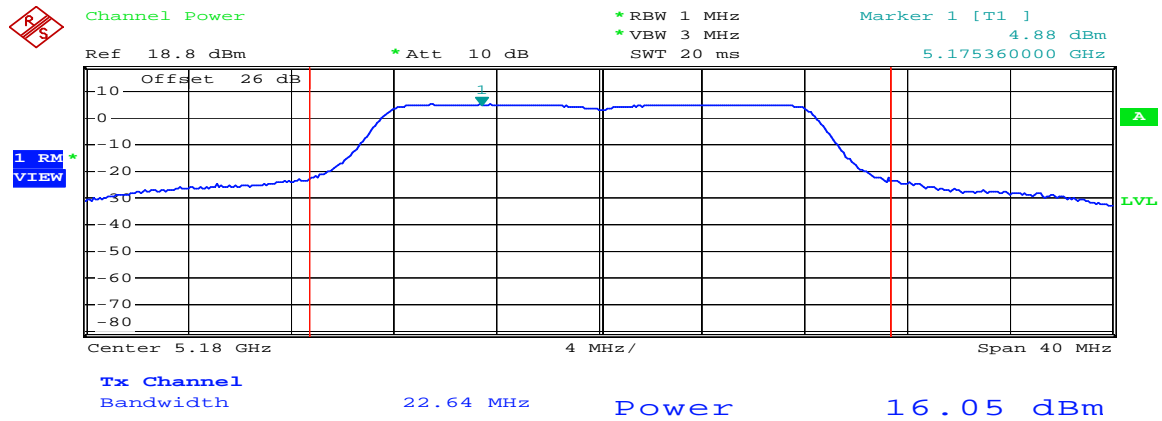

802.11 a Chain B CH36 5180MHz

Comment: 802.11a 5180MHz Limit:16.989700
Date: 7.NOV.2008 13:45:55