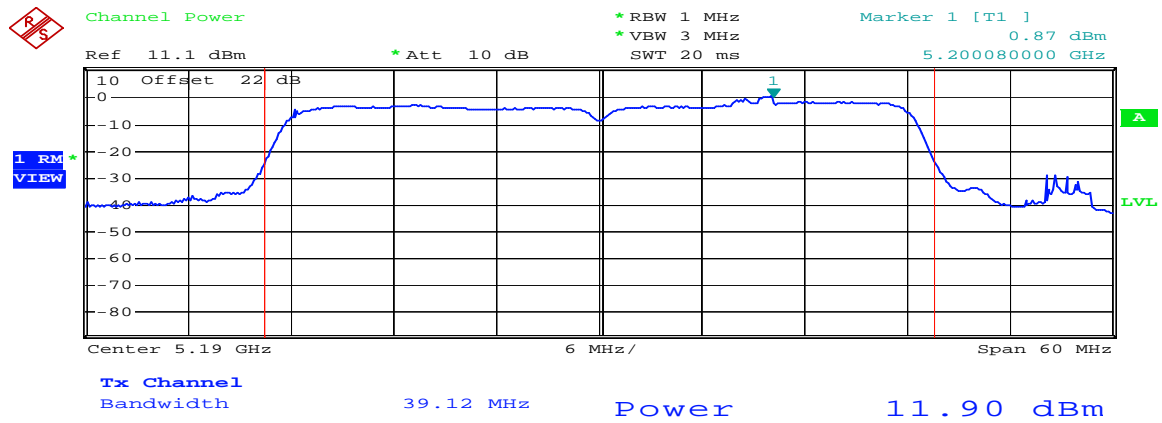

802.11 n (HT40) CH38 5190MHz Chain B+C (C)

Comment: 802.11n(40) 5190MHz (Dual TX B+C) Limit:16.989700
Date: 10.NOV.2008 15:33:39