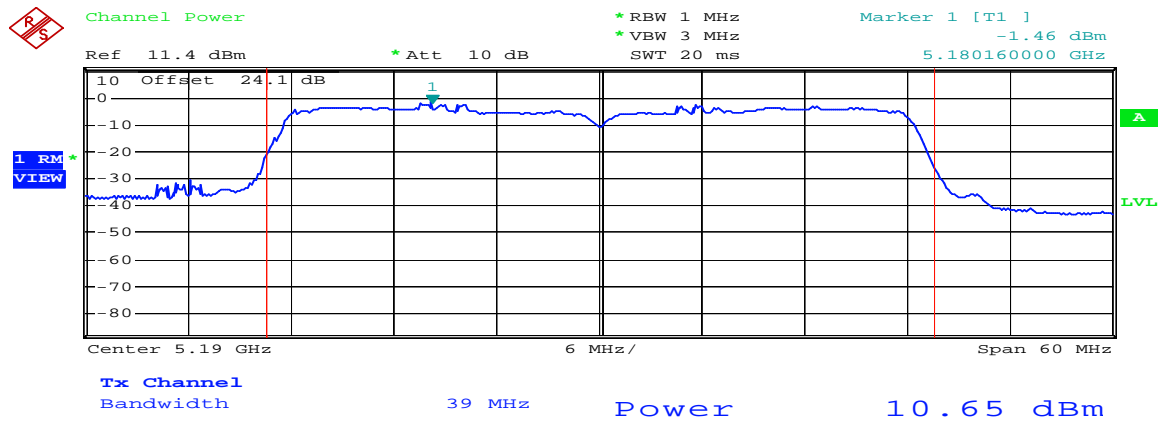

802.11 n (HT40) CH38 5190MHz Chain A+B+C (A)

Comment: 802.11n(40) 5190MHz (Triple TX A+B+C) Limit:16.989700
Date: 10.NOV.2008 17:37:55