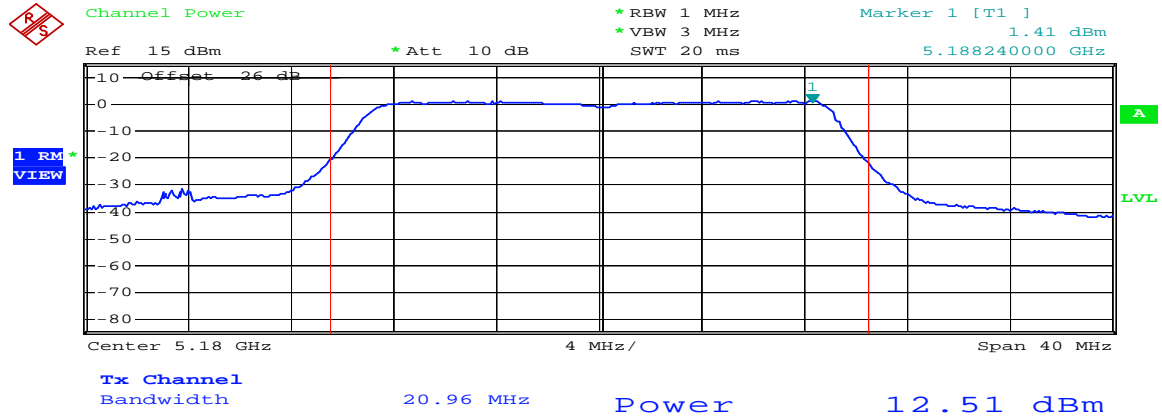

802.11 n (HT20) CH36 5180MHz Chain B+C (B)

Comment: 802.11n(20) 5180MHz (Dual Tx B+C) Limit:16.989700
Date: 10.NOV.2008 13:25:40