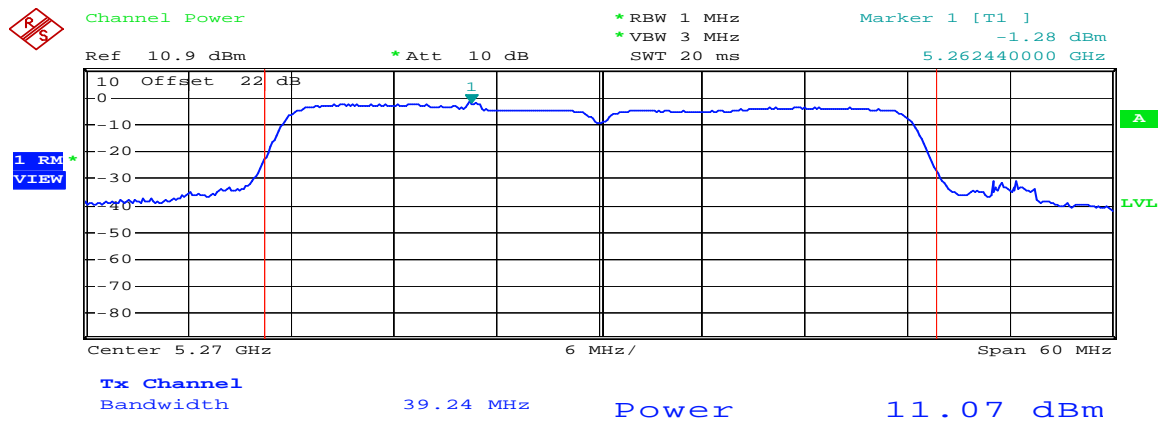

802.11 n (HT40) CH54 5270MHz Chain B+C (C)

Comment: 802.11n(40) 5270MHz (Dual TX B+C) Limit:23.979400
Date: 10.NOV.2008 15:44:26