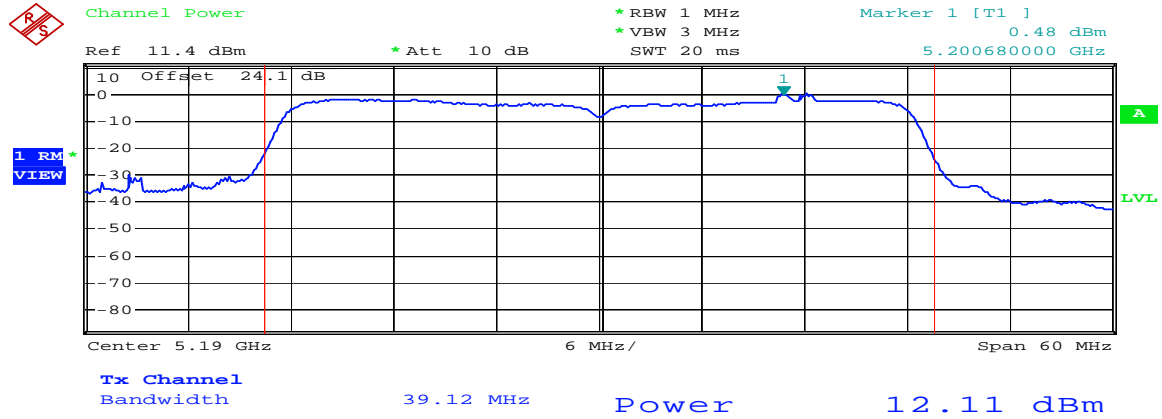

802.11 n (HT40) CH38 5190MHz Chain A+C (A)

Comment: 802.11n(40) 5190MHz (Dual TX A+C) Limit:16.989700
Date: 10.NOV.2008 16:05:11