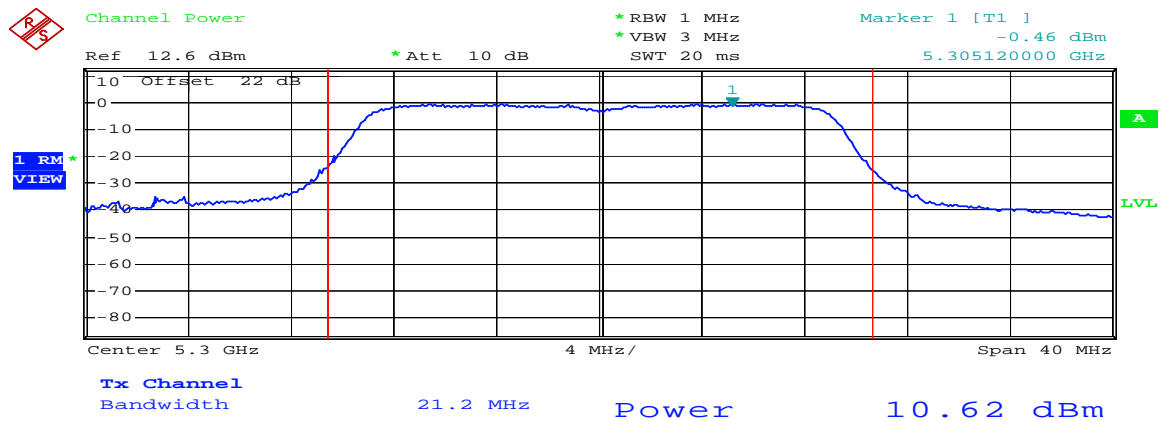

802.11 n (HT20) CH60 5300MHz Chain B+C (C)

Comment: 802.11n(20) 5300MHz (Dual Tx B+C) Limit:23.979400
Date: 10.NOV.2008 13:43:48