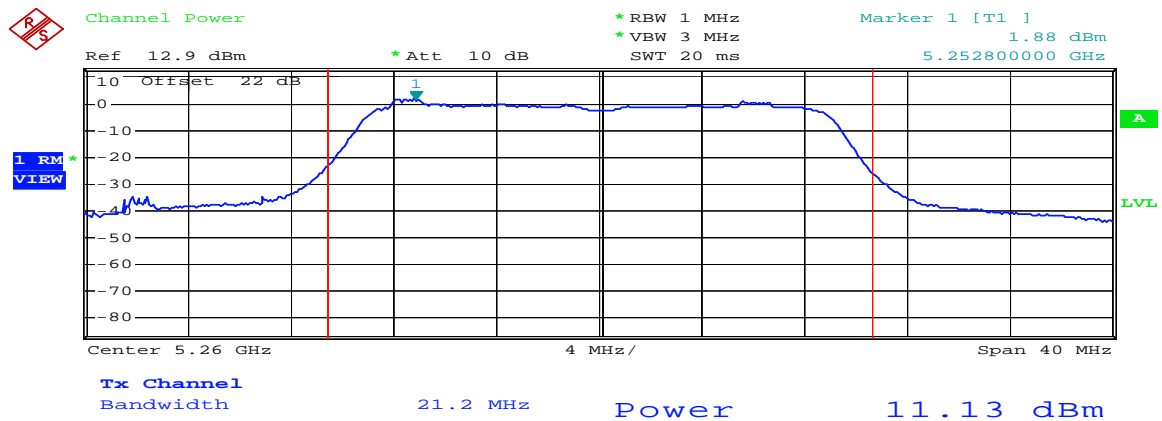

802.11 n (HT20) CH52 5260MHz Chain B+C (C)

Comment: 802.11n(20) 5260MHz (Dual Tx B+C) Limit:23.979400
Date: 10.NOV.2008 13:39:40