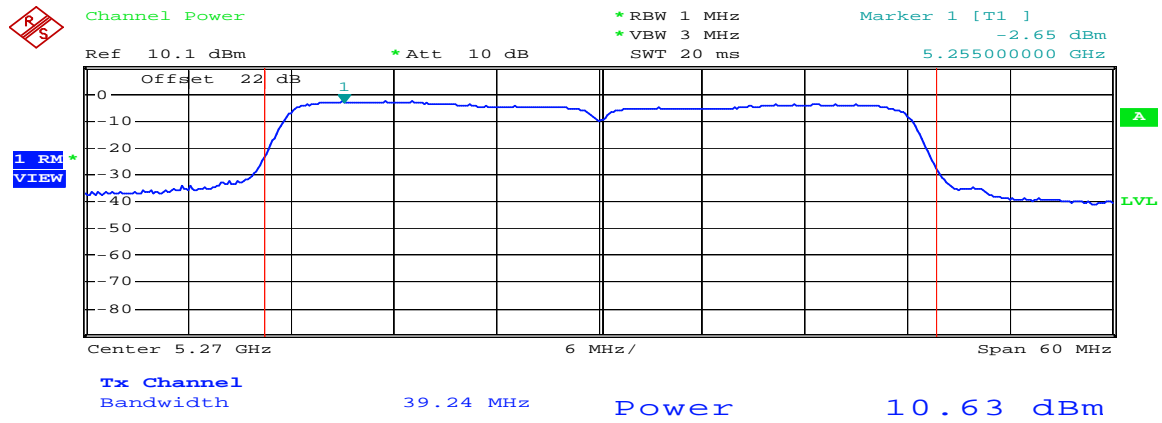

802.11 n (HT40) Chain C CH54 5270MHz

Comment: 802.11n(40) 5270MHz Limit:23.979400
Date: 10.NOV.2008 10:38:20