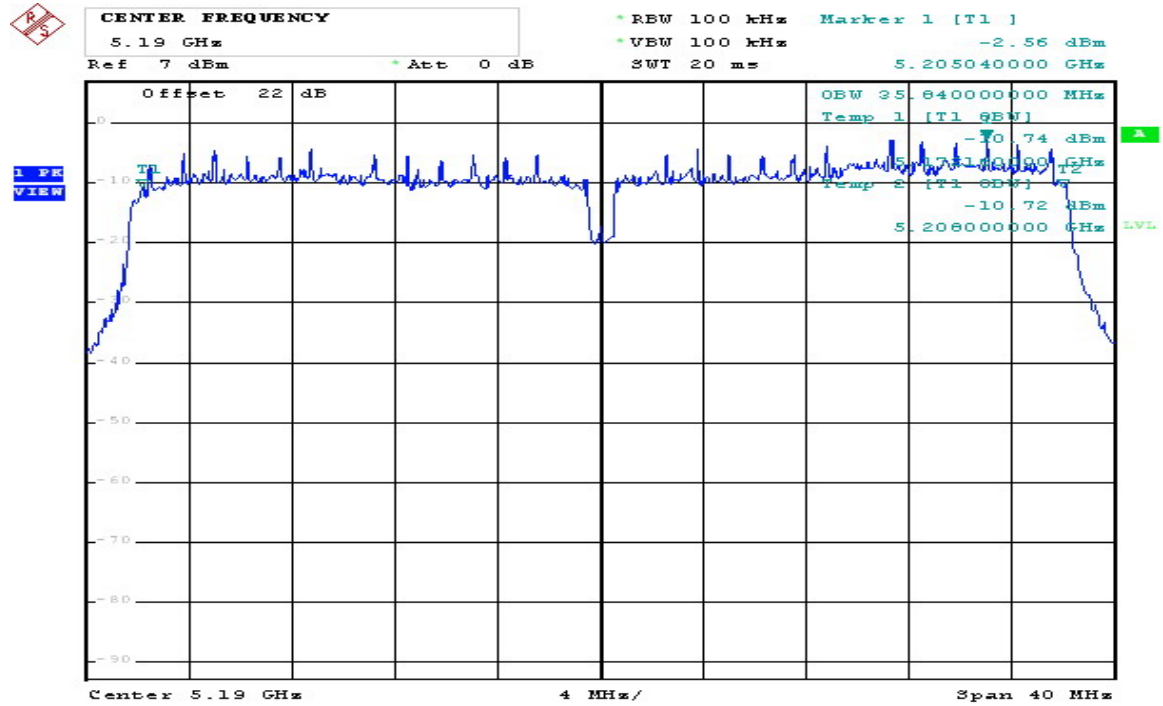

802.11n (HT40) CH118 5590MHz Chain B

Comment: 802.11n(40) 5590MHz
Date: 10.NOV.2006 10:19:46

802.11n (HT40) CH134 5670MHz Chain B

Comment: 802.11n(40) 5670MHz
Date: 10.NOV.2006 10:22:51

802.11n (HT40) CH38 5190MHz Chain C