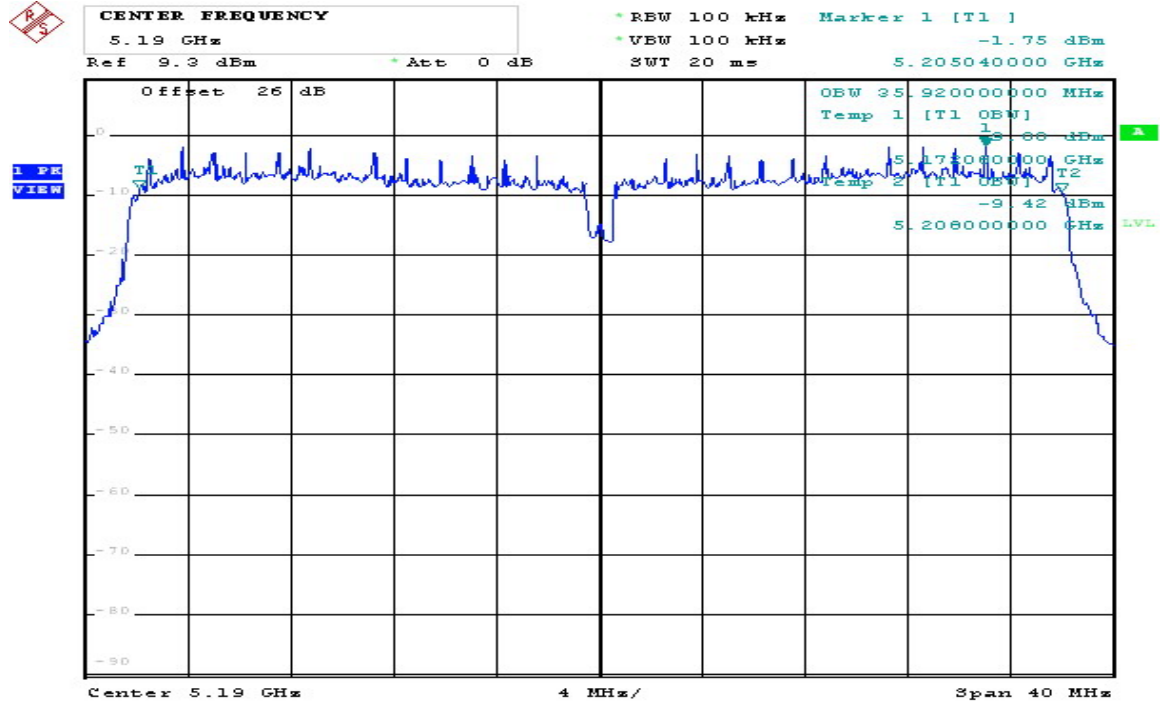

802.11n (HT40) CH38 5190MHz Chain B

Comment: 802.11n(40) 5190MHz
Date: 10.NOV.2006 09:52:06