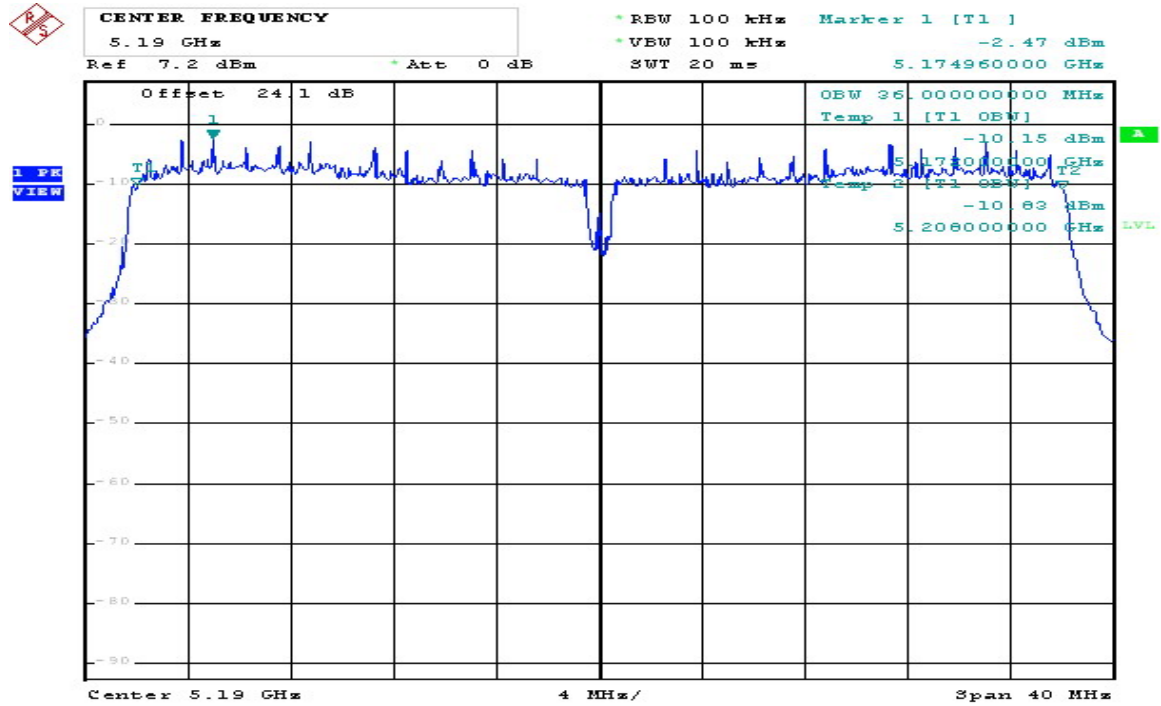

802.11n (HT40) CH38 5190MHz Chain A

Comment: 802.11n(40) 5190MHz
Date: 10.NOV.2006 09:25:22