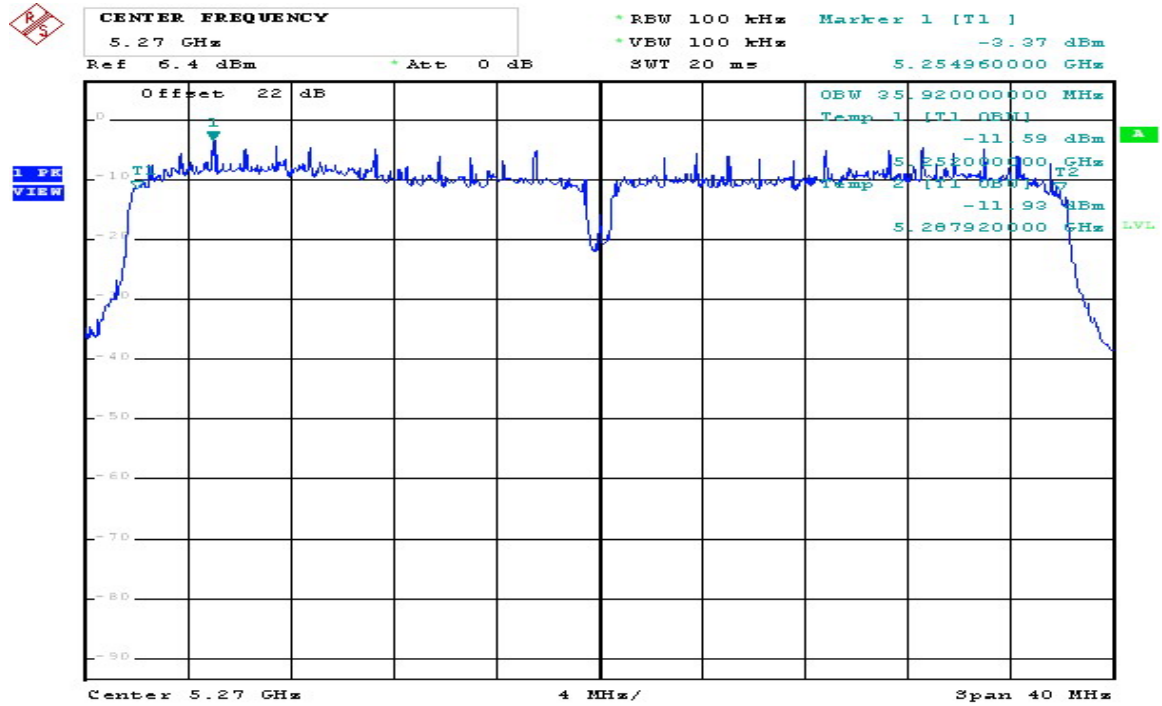

802.11n (HT40) CH54 5270MHz Chain C

Comment: 802.11n(40) 5270MHz
Date: 10.NOV.2006 10:39:32