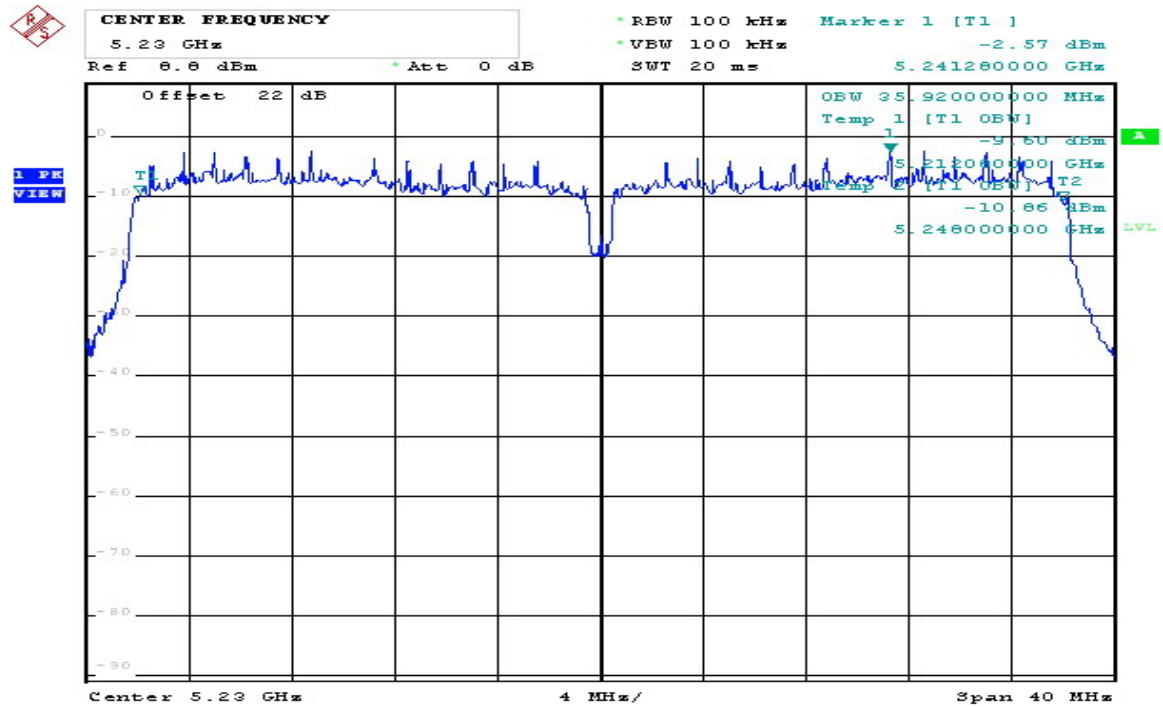

802.11n (HT40) CH46 5230MHz Chain C

Comment: 802.11n(40) 5230MHz
Date: 10.NOV.2006 10:36:14