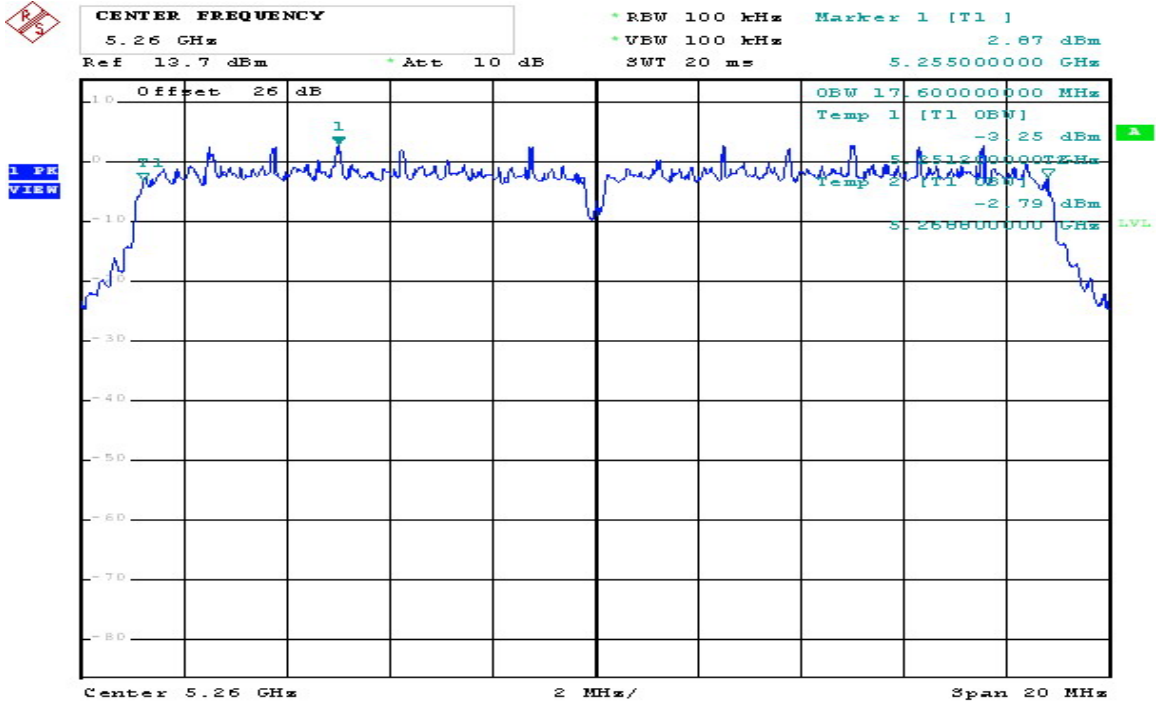

802.11n (HT20) CH52 5260MHz Chain B

Comment: 802.11n(20) 5260MHz
Date: 7.NOV.2008 16:22:40