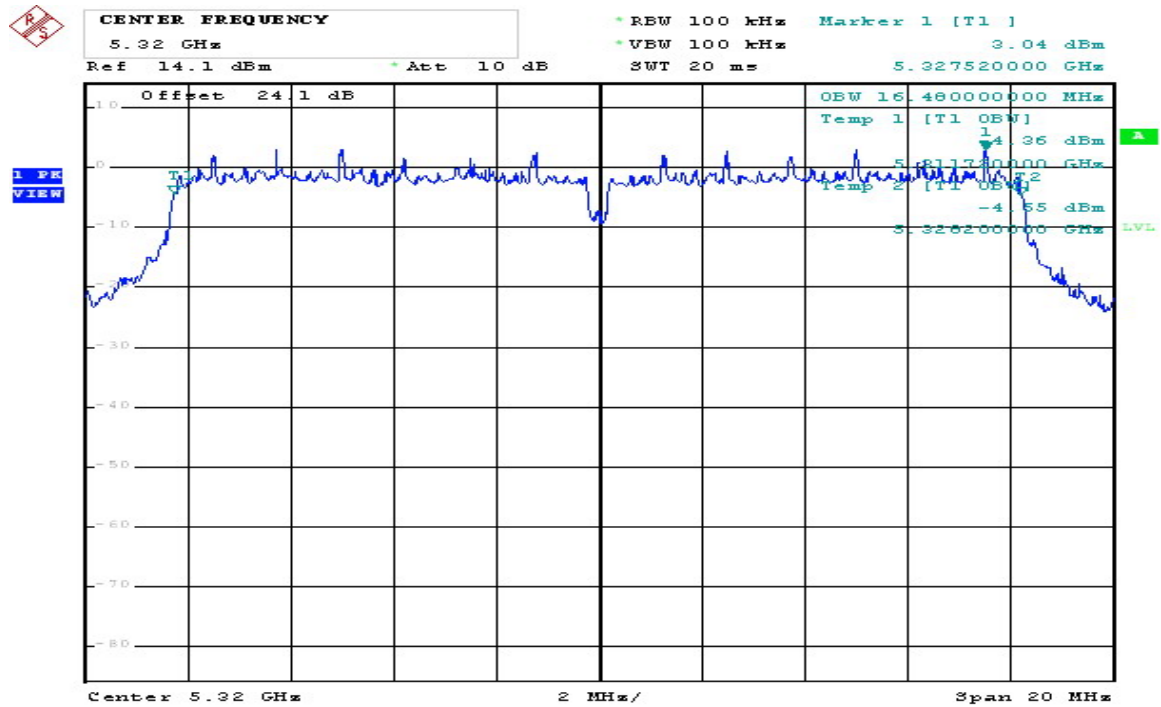

802.11a CH64 5320MHz Chain A

Comment: 802.11a 5320MHz
Date: 7.NOV.2008 13:22:12