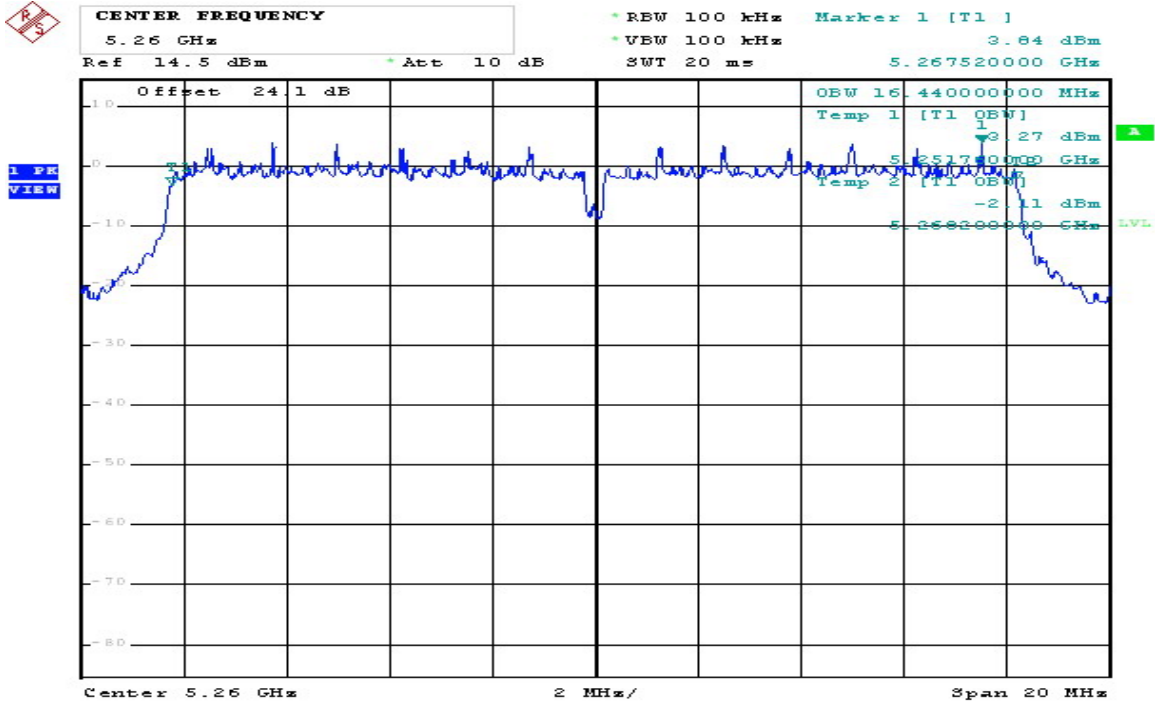

802.11a CH52 5260MHz Chain A

Comment: 802.11a 5260MHz
Date: 7.NOV.2008 13:15:18