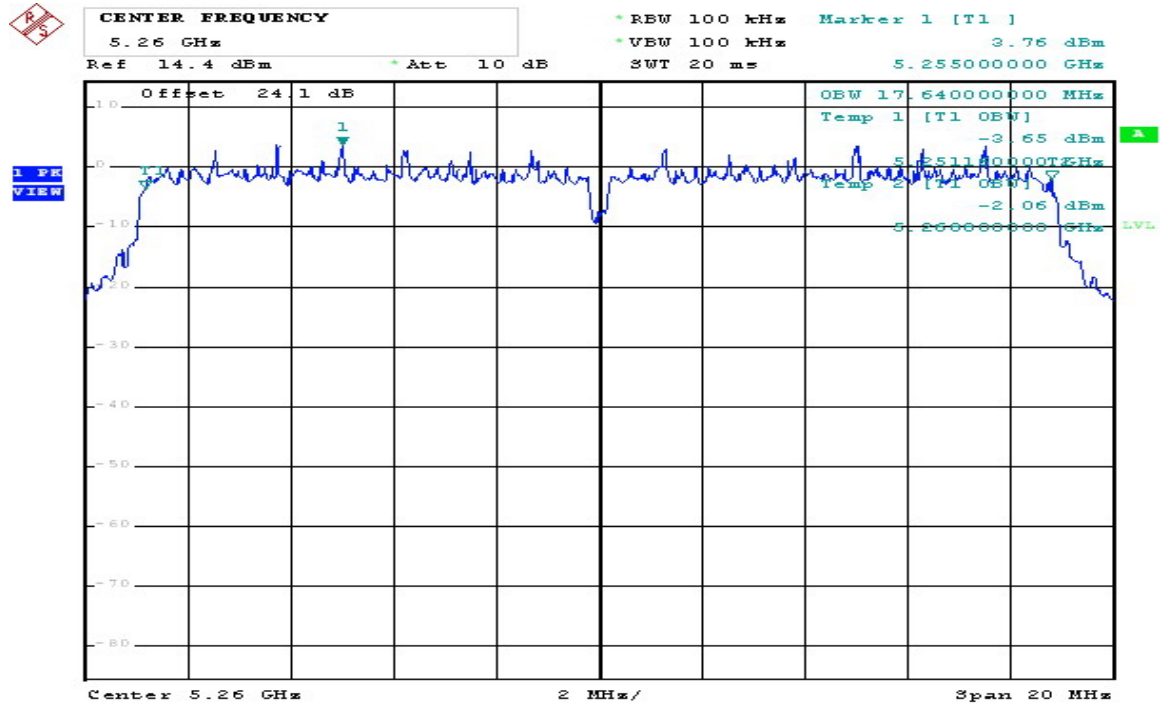

802.11n (HT20) CH52 5260MHz Chain A

Comment: 802.11n(20) 5260MHz
Date: 7.NOV.2008 15:35:54