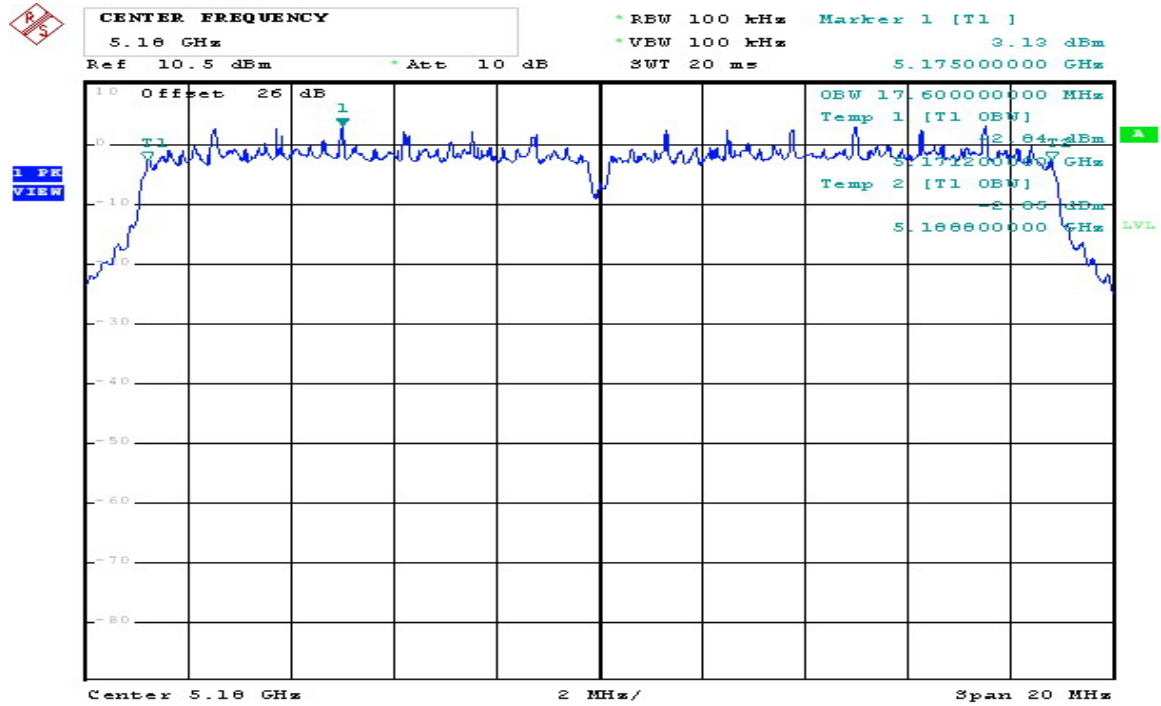

802.11n (HT20) CH36 5180MHz Chain B

Comment: 802.11n(20) 5180MHz
Date: 7.NOV.2008 16:08:42