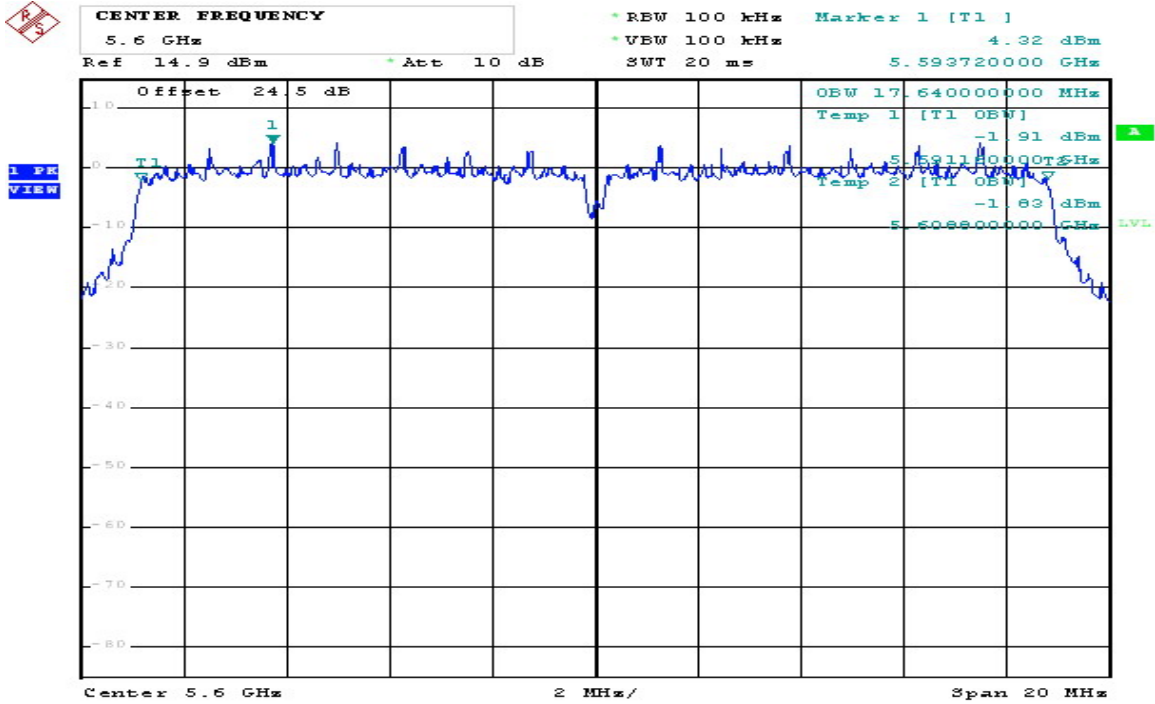

802.11n (HT20) CH120 5600MHz Chain A

Comment: 802.11n(20) 5600MHz
Date: 7.NOV.2008 15:51:13