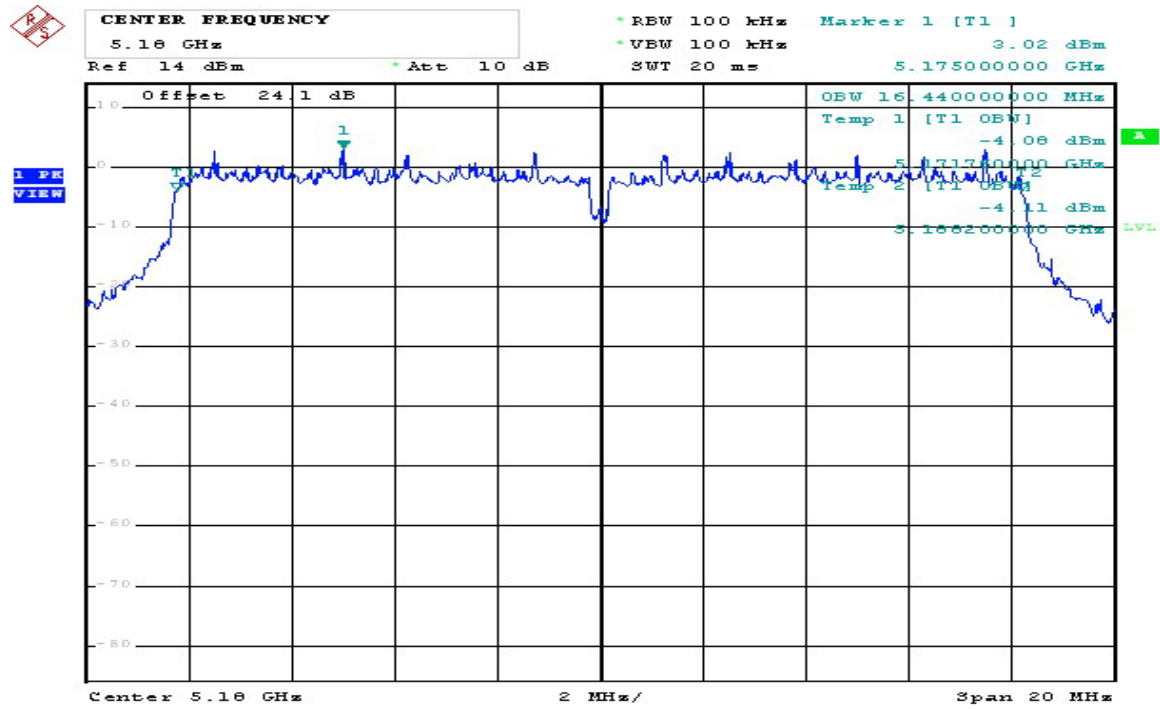

99% Occupied bandwidth

802.11a CH36 5180MHz Chain A

Comment: 802.11a 5180MHz
Date: 7.NOV.2008 13:01:40