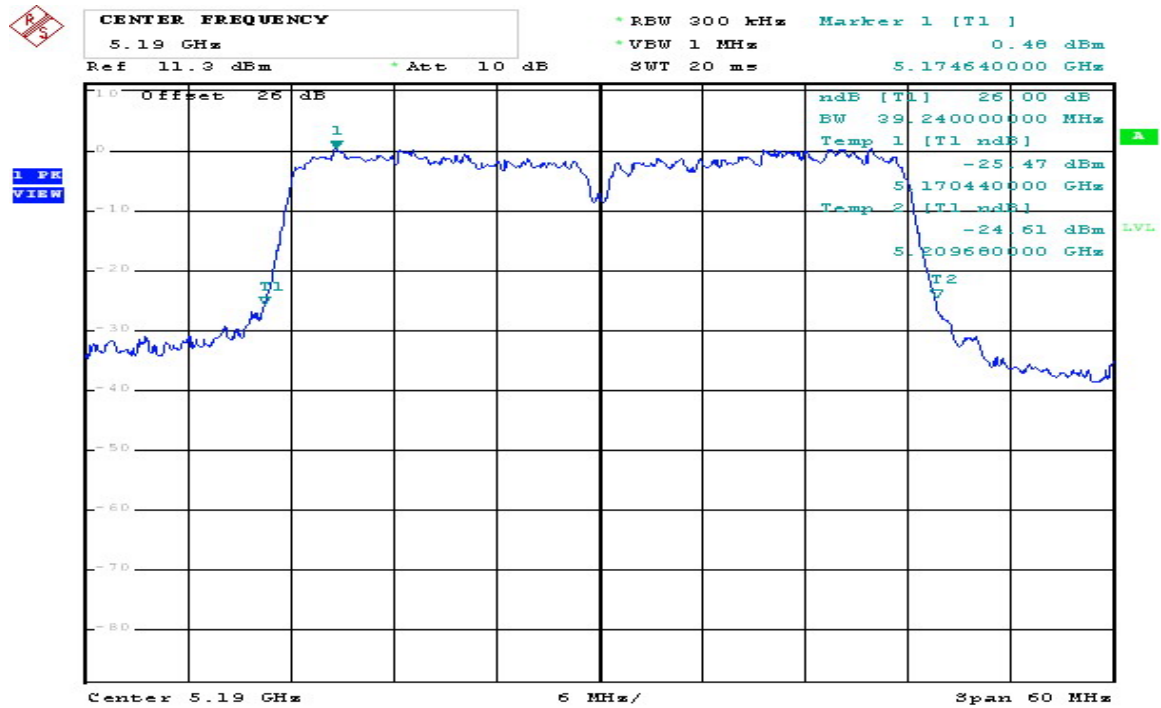

802.11 n (HT40) Chain B CH38 5190MHz

Comment: 802.11n(40) 5190MHz
Date: 10.NOV.2008 10:04:13