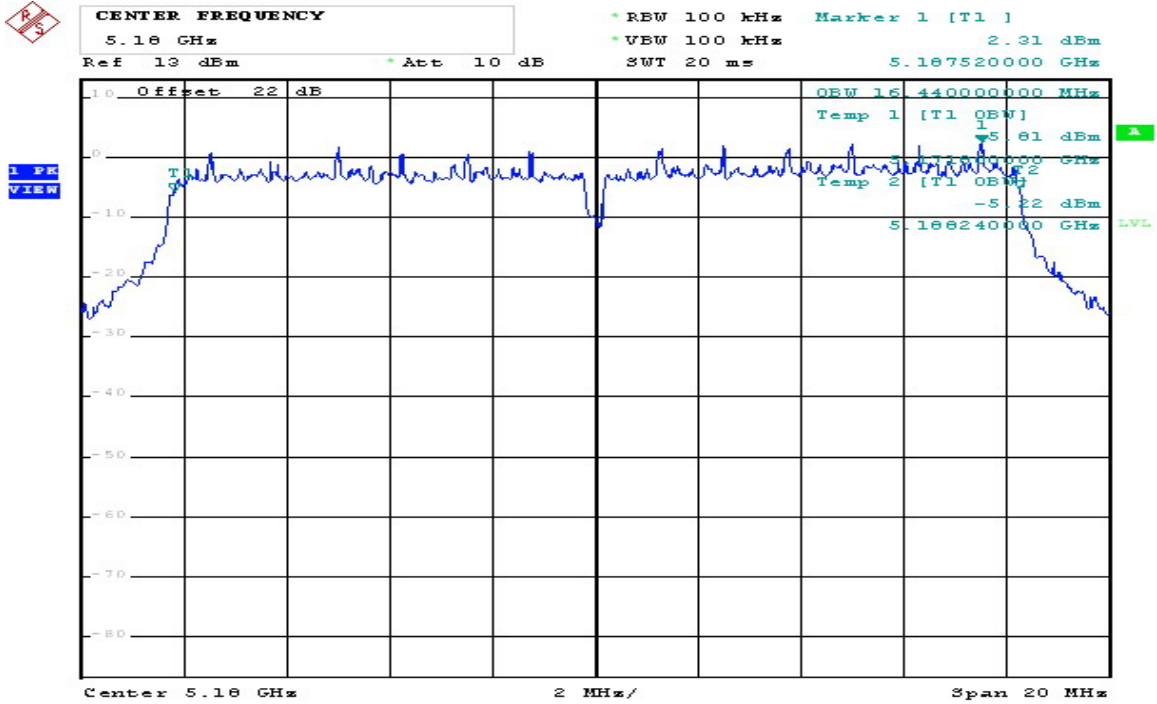

802.11a CH36 5180MHz Chain C

Comment: 802.11a 5180MHz
Date: 7.NOV.2008 14:35:40