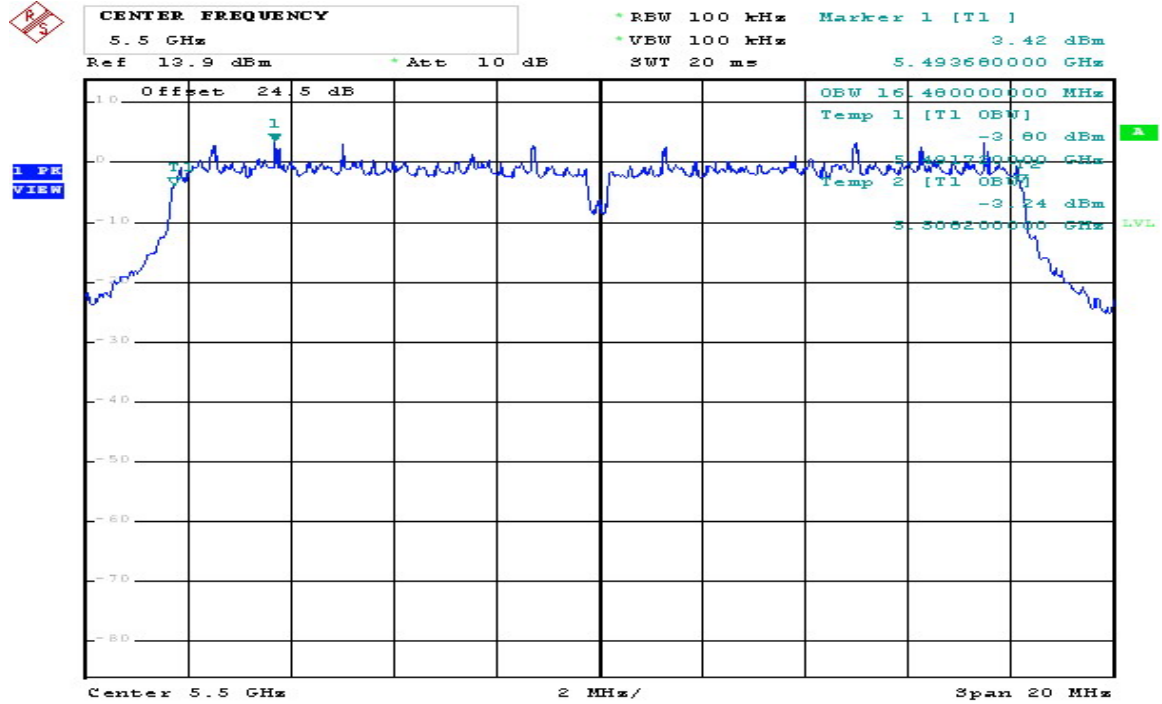

802.11a CH100 5500MHz Chain A

Comment: 802.11a 5500MHz
Date: 7.NOV.2008 13:27:09