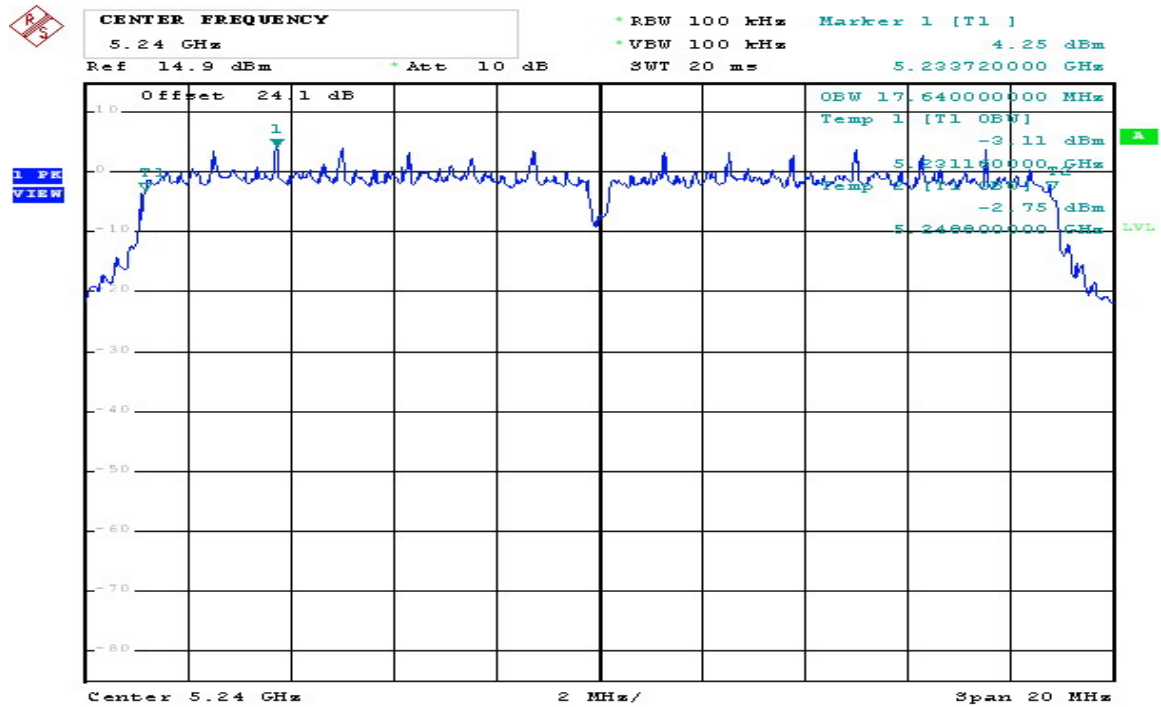

802.11n (HT20) CH48 5240MHz Chain A

Comment: 802.11n(20) 5240MHz
Date: 7.NOV.2008 15:29:02