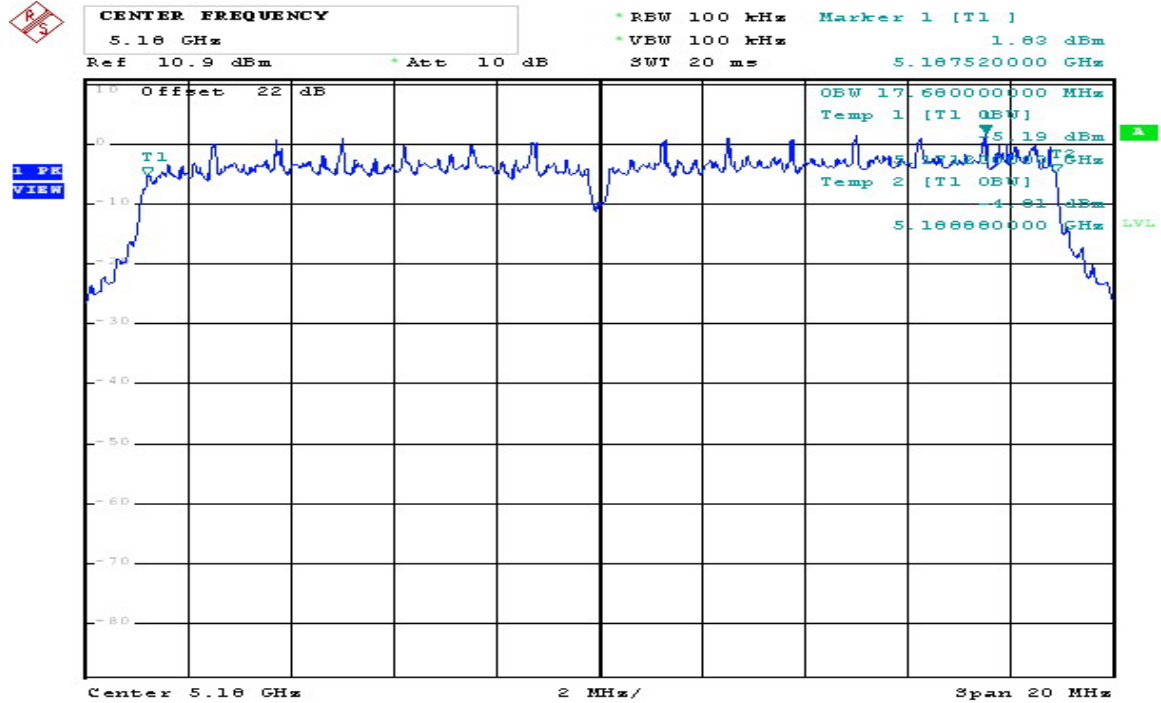

802.11n (HT20) CH36 5180MHz Chain C

Comment: 802.11n(20) 5180MHz
Date: 10.NOV.2008 08:29:31