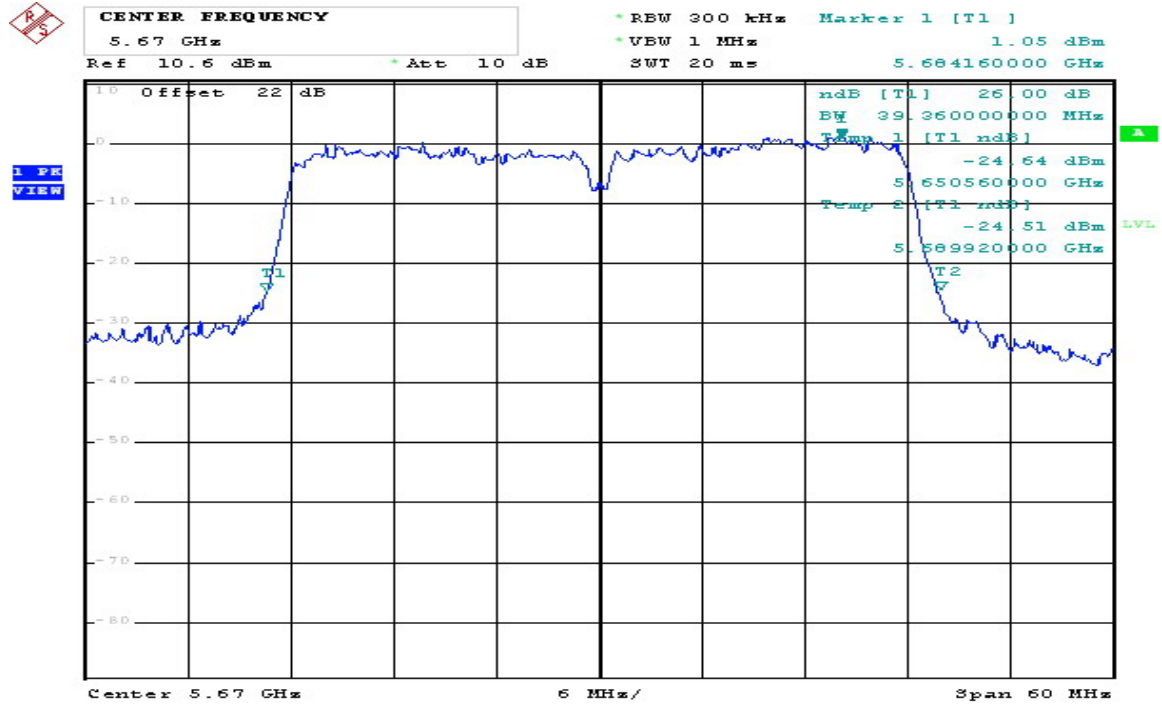

802.11 n (HT40) Chain C CH118 5590MHz

Comment: 802.11n(40) 5590MHz
 Date: 10.NOV.2008 10:47:25

802.11 n (HT40) Chain C CH134 5670MHz

Comment: 802.11n(40) 5670MHz
Date: 10.NOV.2008 10:50:29

99% Occupied bandwidth