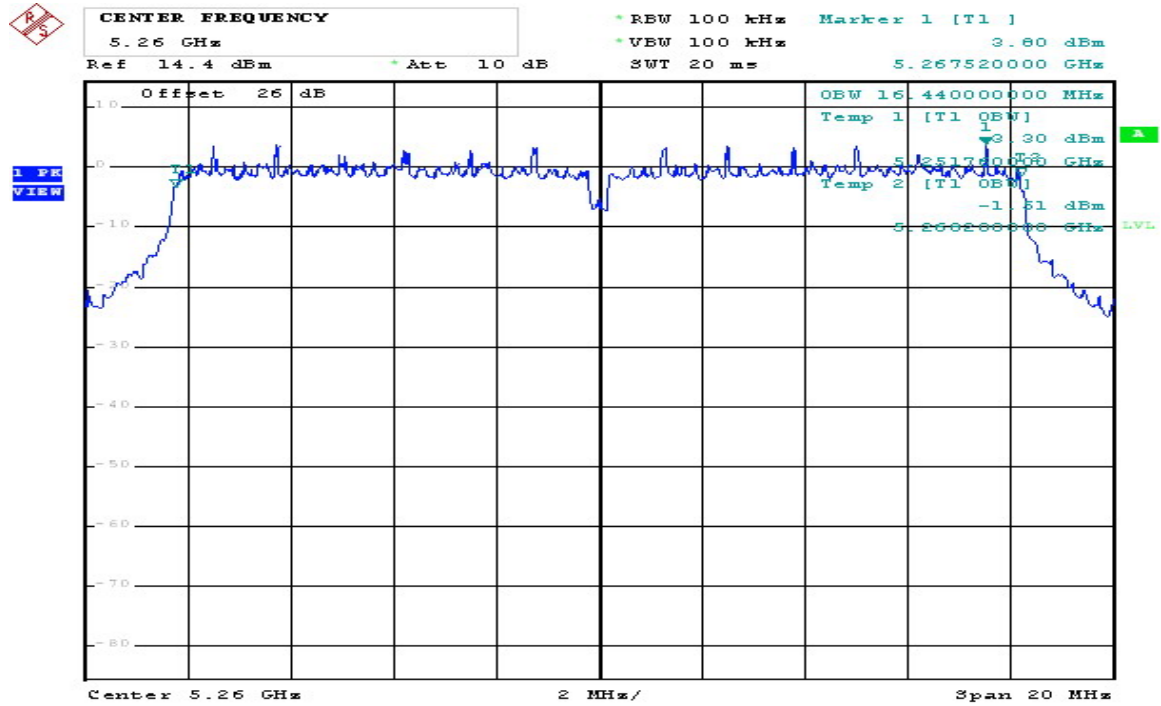

802.11a CH52 5260MHz Chain B

Comment: 802.11a 5260MHz
Date: 7.NOV.2008 13:58:39