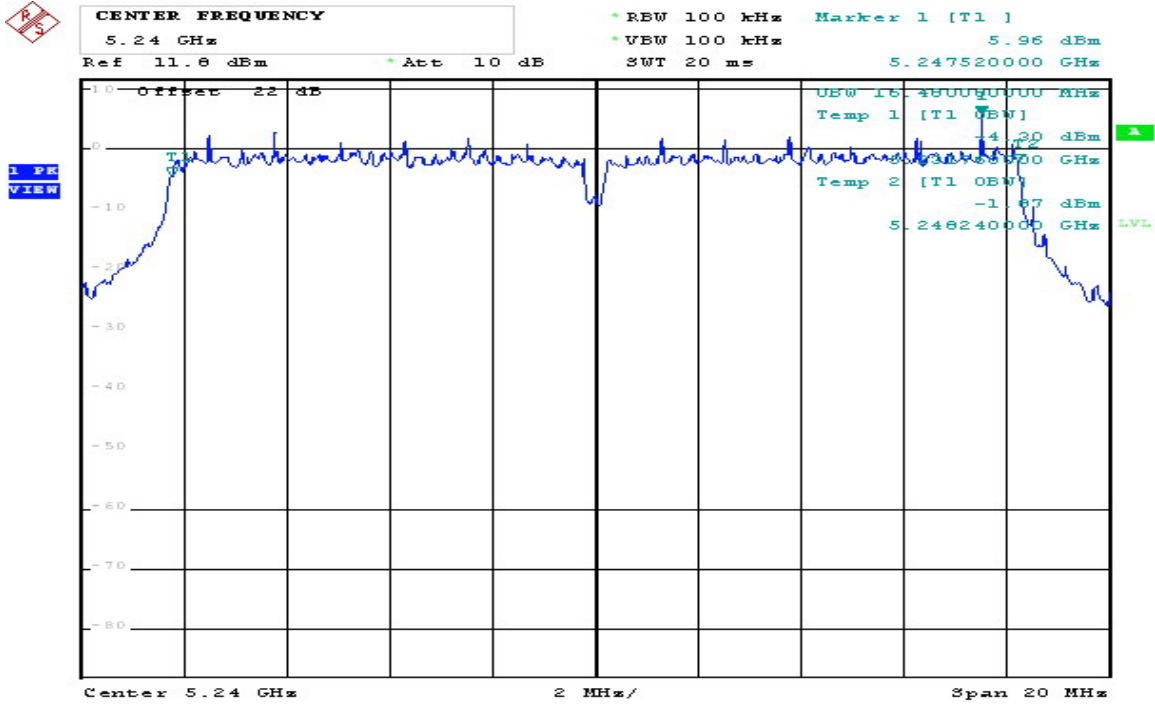

802.11a CH48 5240MHz Chain C

Comment: 802.11a 5240MHz
Date: 7.NOV.2008 14:41:47