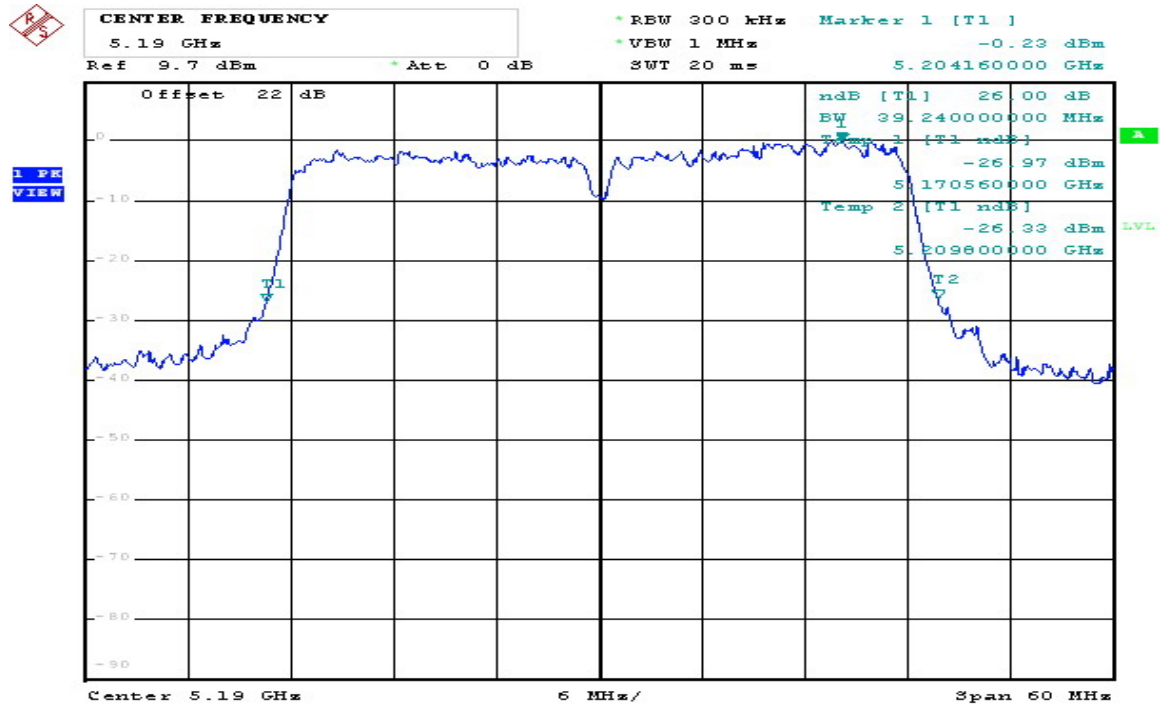

802.11 n (HT40) Chain C CH38 5190MHz

Comment: 802.11n(40) 5190MHz
Date: 10.NOV.2008 10:30:42