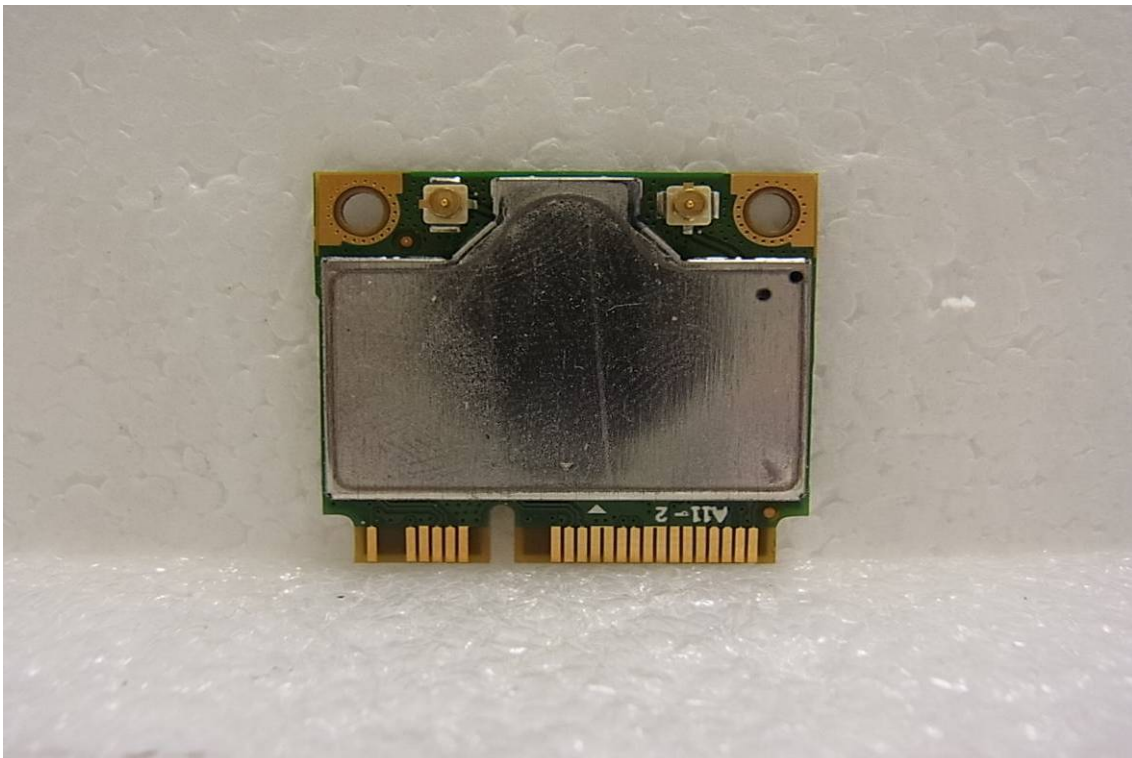

# INTERNAL PHOTOGRPHS OF EUT

*Open View of Host – 1*

*Internal View of Host – 1*

*Internal View of Host – 2*

*Internal View of Host – 5 (V100)*

*Internal View of Host – 6 (V200)*

*Internal View of WWAN Antenna (MAIN)*

*Internal View of WWAN Antenna (AUX)*

*Internal View of WLAN, BT Antenna (MAIN)*

*Internal View of WLAN, BT Antenna (AUX)*

*EUT - 1*

*EUT - 2*

*EUT - 2*