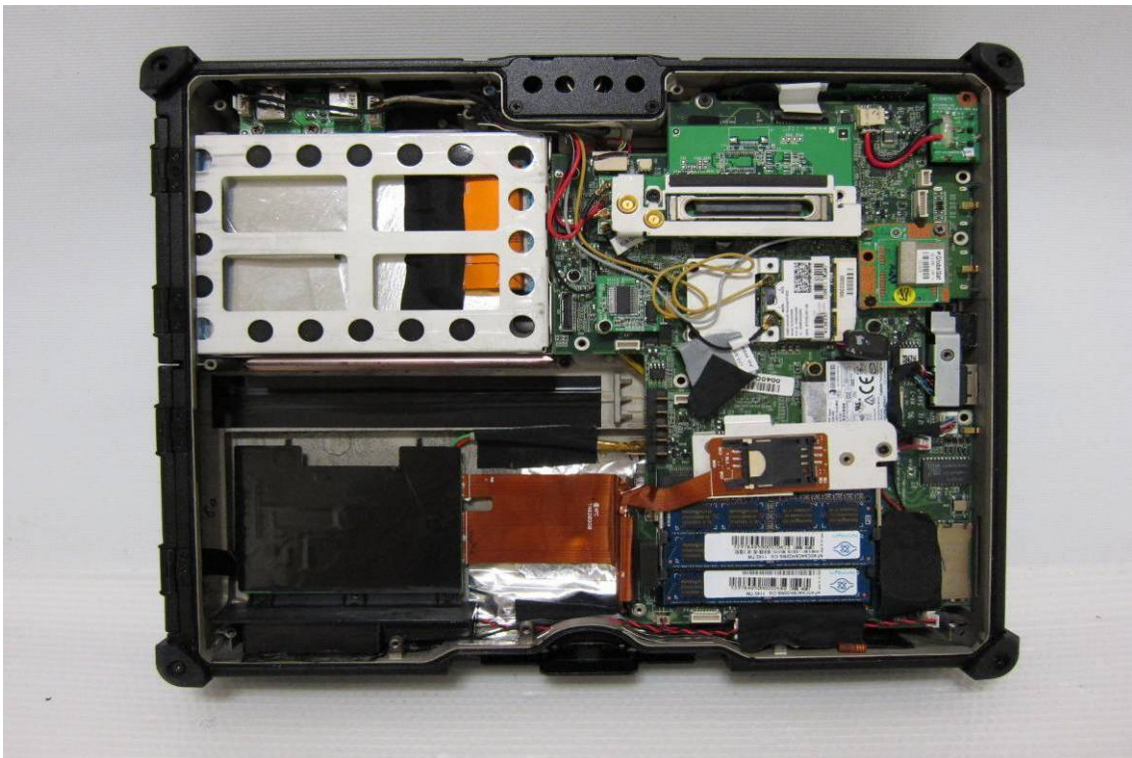

# INTERNAL PHOTOGRPHS OF EUT

*Open View of Host – 1*

*Internal View of Host – 1*

*Internal View of Host – 2*

*Internal View of Host – 5 (V100)*

*Internal View of Host – 6 (V200)*

*Internal View of WWAN Antenna (MAIN)*

*Internal View of WWAN Antenna (AUX)*

*Internal View of WLAN, BT Antenna (MAIN)*

*Internal View of WLAN, BT Antenna (AUX)*

*EUT - 1*

*EUT - 2*

*EUT - 2*