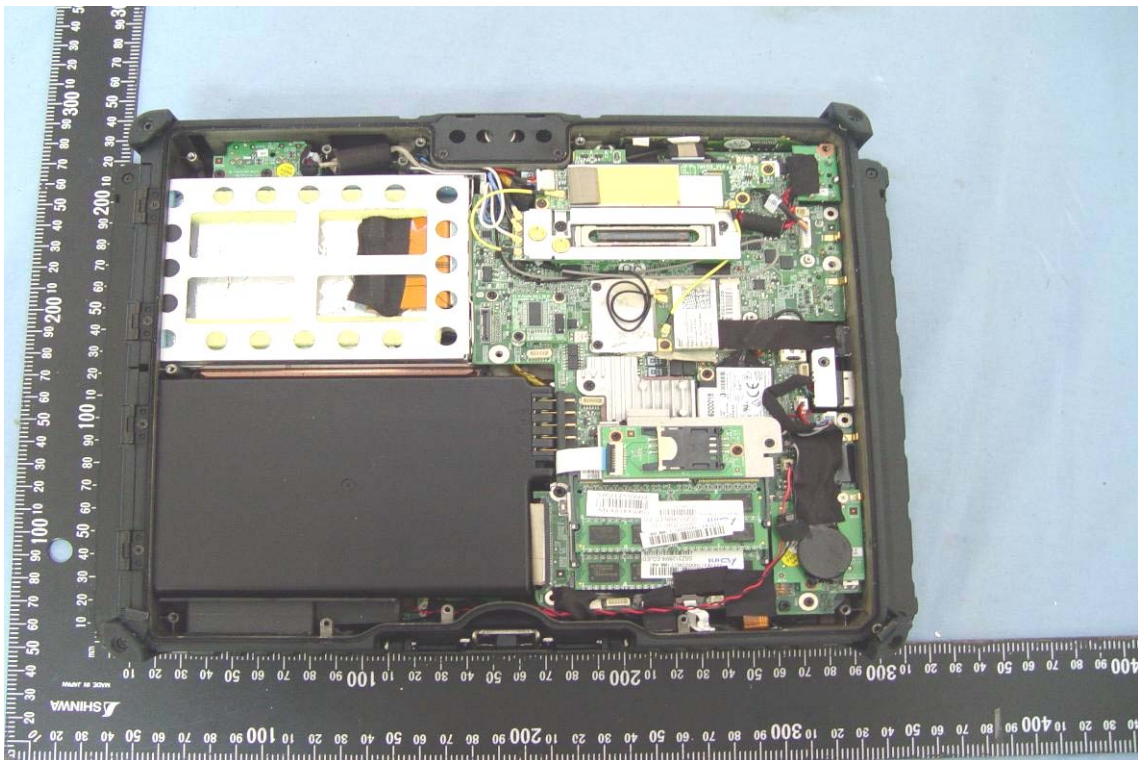

INTERNAL PHOTOGRAPHS OF EUT

For 5 G use only

WLAN RF BOOSTER (only for 2.4G part use)

For 2.4 G use only

WLAN Module