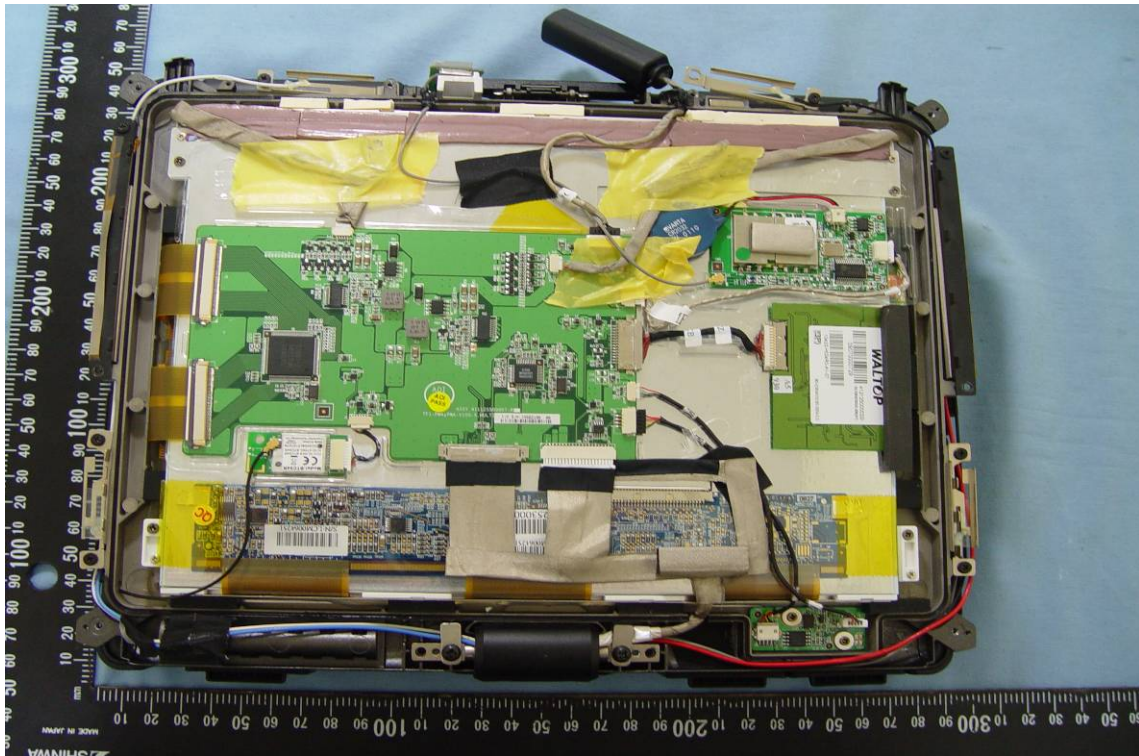

INTERNAL PHOTOGRAPHS OF EUT

For 5 G use only

WLAN RF BOOSTER (only for 2.4G part use)

For 2.4 G use only

WLAN Module