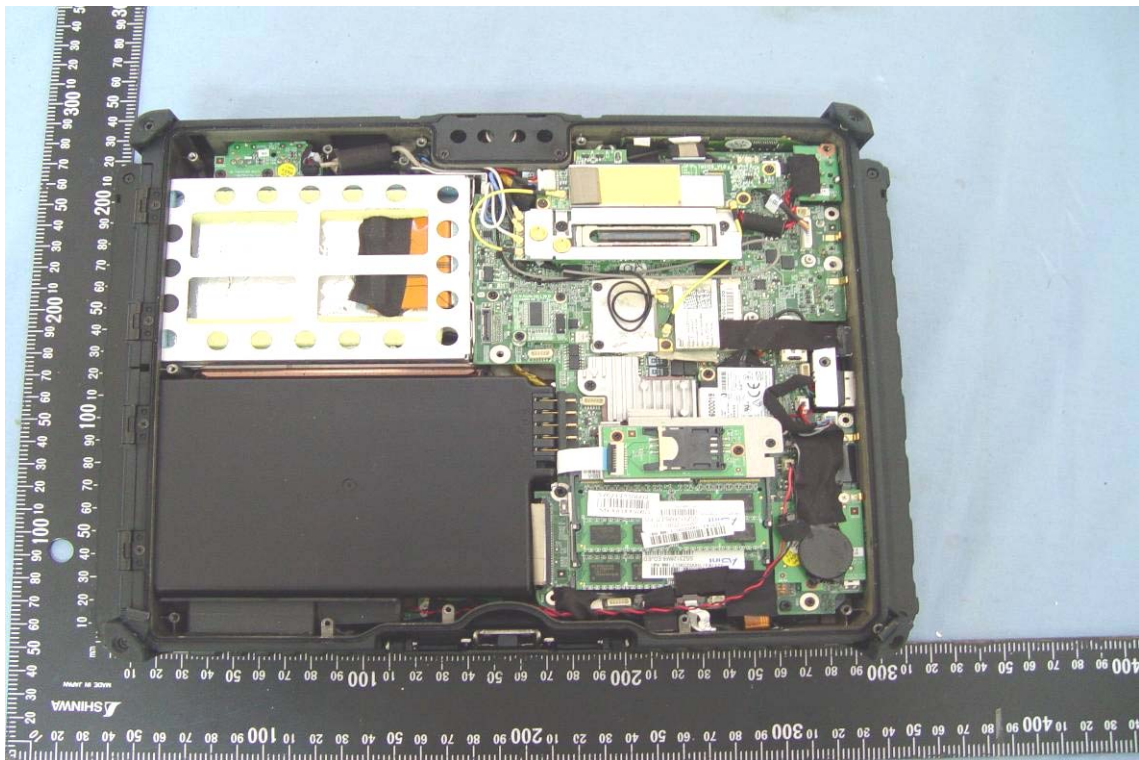

INTERNAL PHOTOGRAPHS OF EUT

For 5 G use only

WLAN RF BOOSTER (only for 2.4G part use)

For 2.4 G use only

WLAN Module