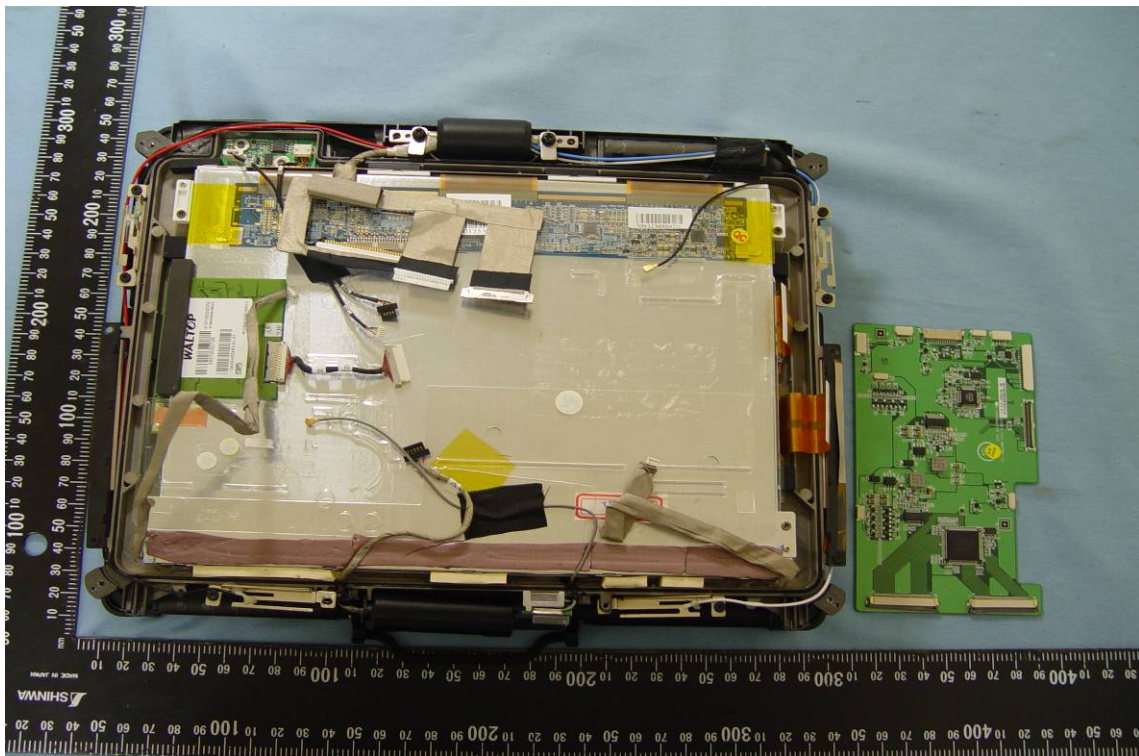

INTERNAL PHOTOGRAPHS OF EUT

For 5 G use only

WLAN RF BOOSTER (only for 2.4G part use)

For 2.4 G use only

WLAN Module