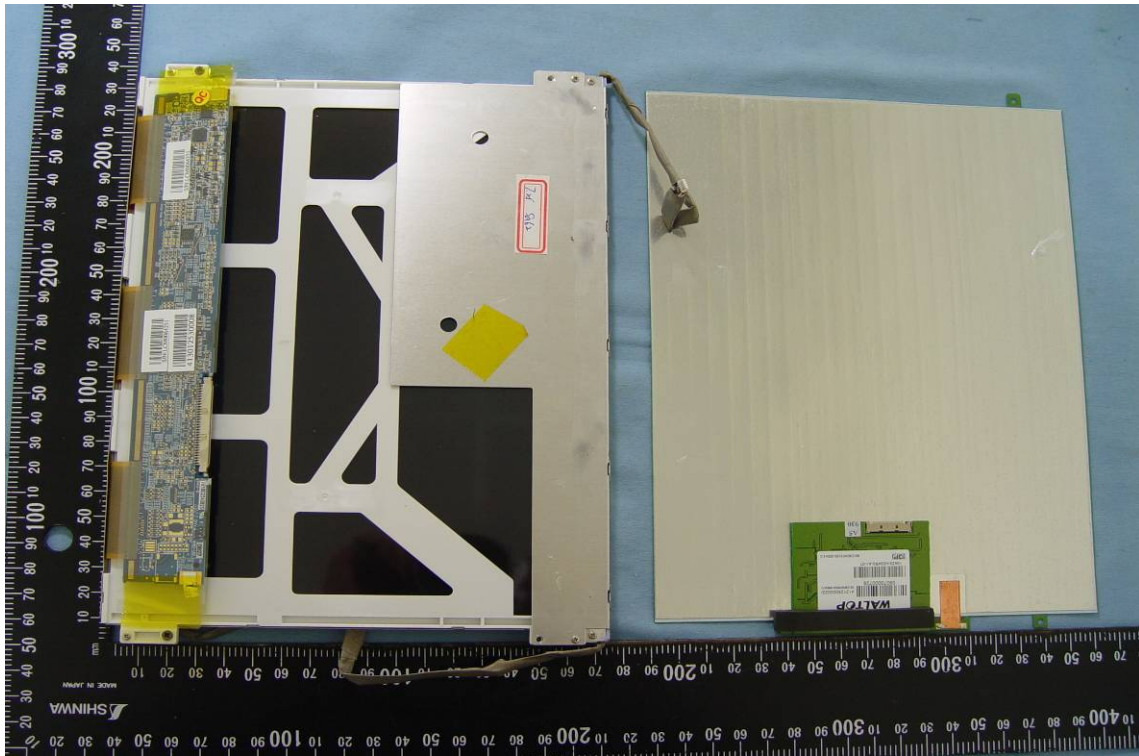

INTERNAL PHOTOGRAPHS OF EUT

For 5 G use only

WLAN RF BOOSTER (only for 2.4G part use)

For 2.4 G use only

WLAN Module