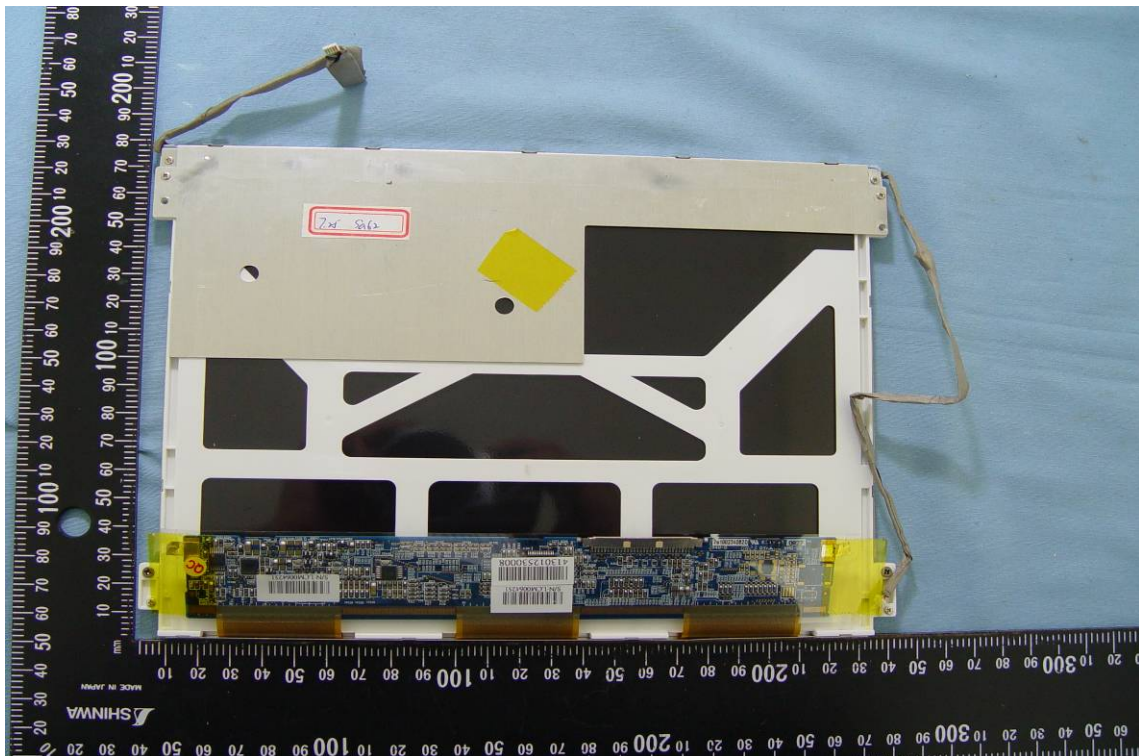

INTERNAL PHOTOGRAPHS OF EUT

For 5 G use only

WLAN RF BOOSTER (only for 2.4G part use)

For 2.4 G use only

WLAN Module