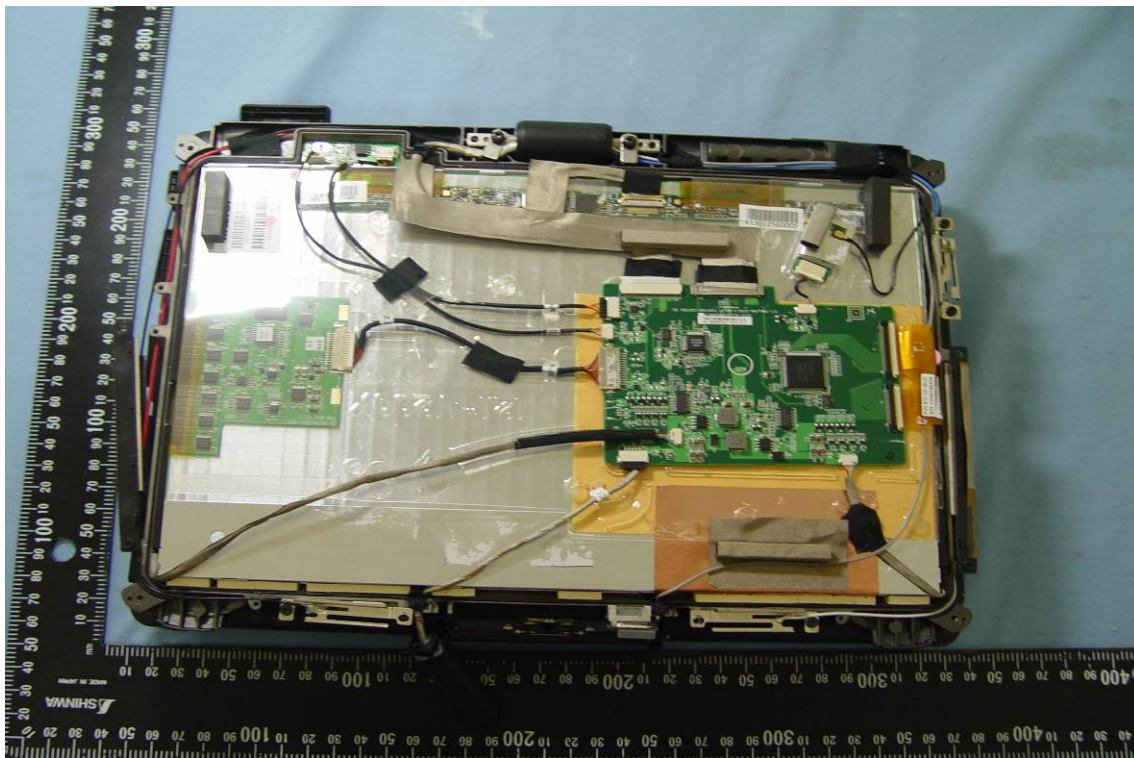

INTERNAL PHOTOGRAPHS OF EUT

For 5 G use only

WLAN RF BOOSTER (only for 2.4G part use)

For 2.4 G use only

WLAN Module