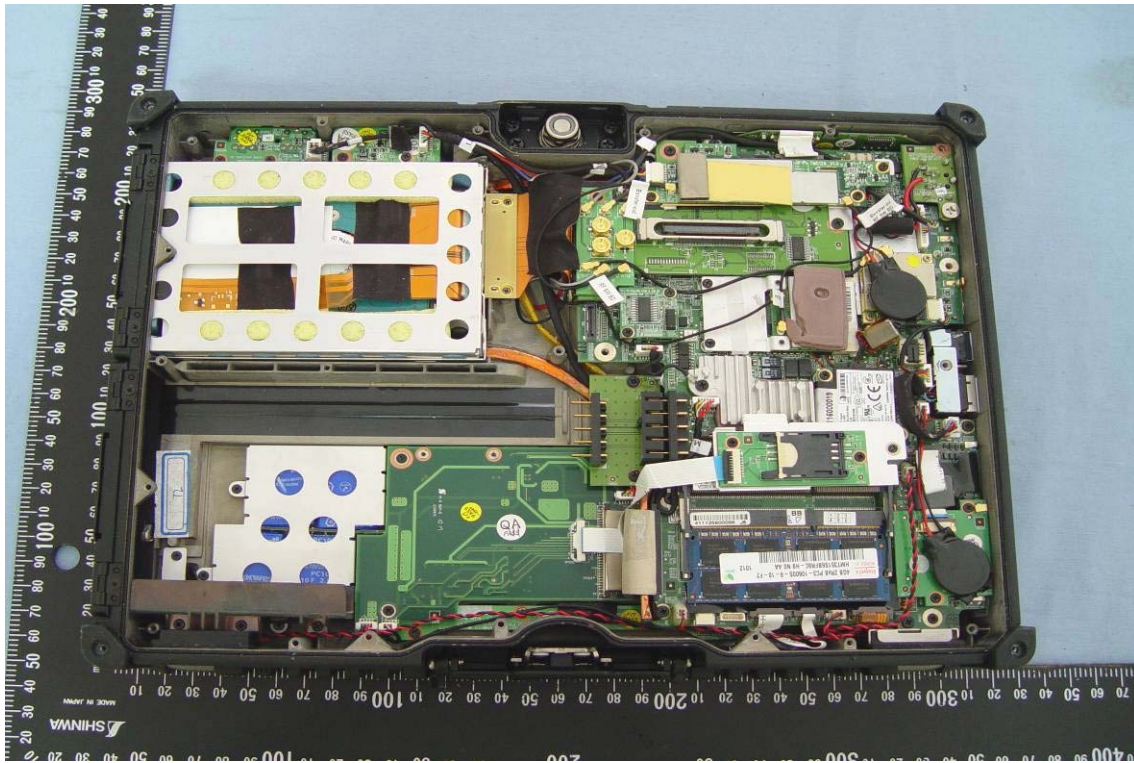

INTERNAL PHOTOGRAPHS OF EUT

For 5 G use only

WLAN RF BOOSTER (only for 2.4G part use)

For 2.4 G use only

WLAN Module