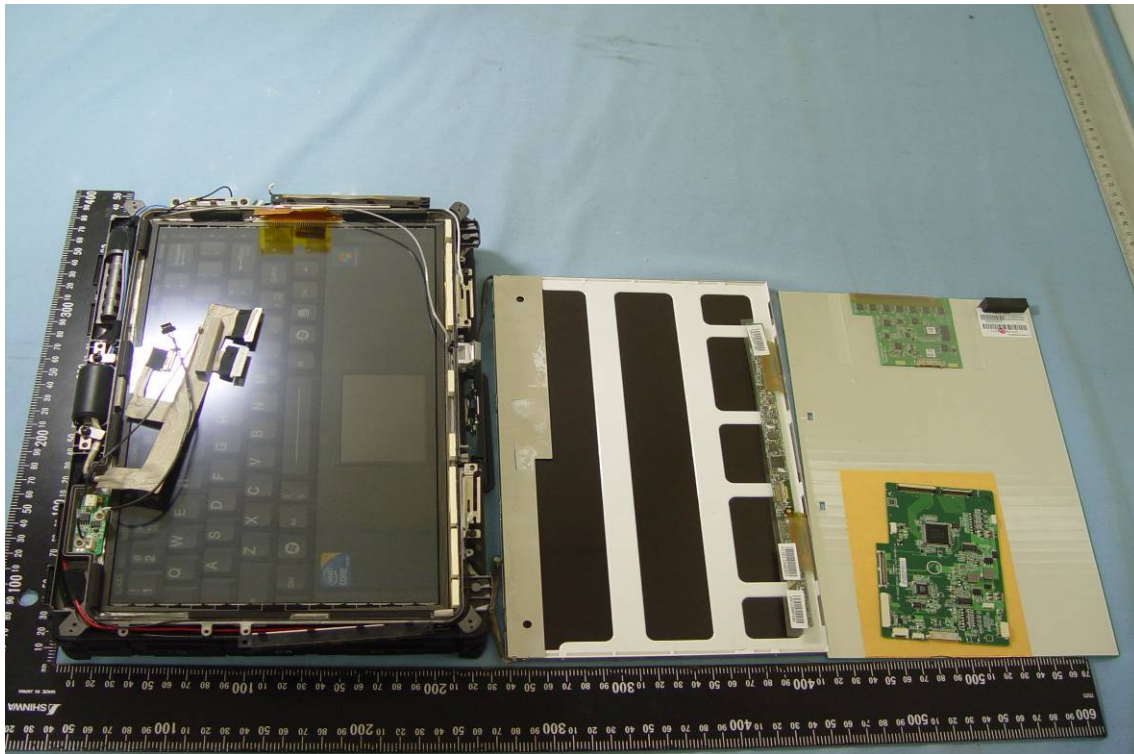

INTERNAL PHOTOGRAPHS OF EUT

For 5 G use only

WLAN RF BOOSTER (only for 2.4G part use)

For 2.4 G use only

WLAN Module