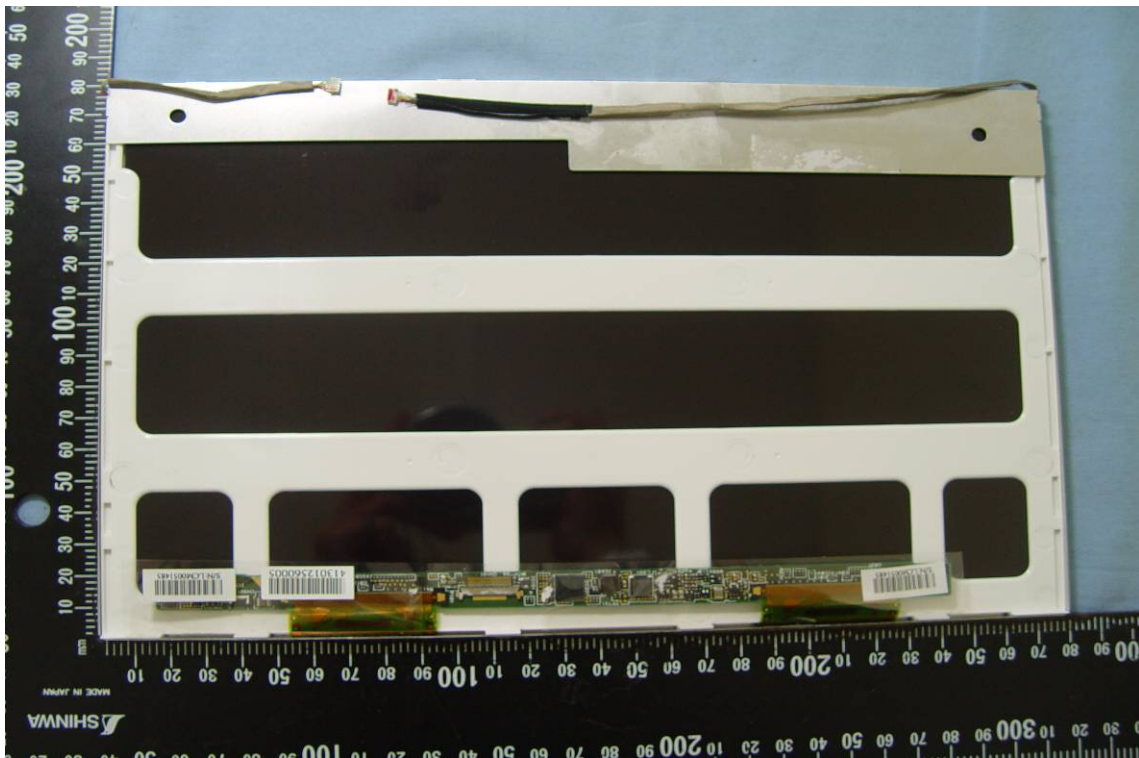

INTERNAL PHOTOGRAPHS OF EUT

For 5 G use only

WLAN RF BOOSTER (only for 2.4G part use)

For 2.4 G use only

WLAN Module