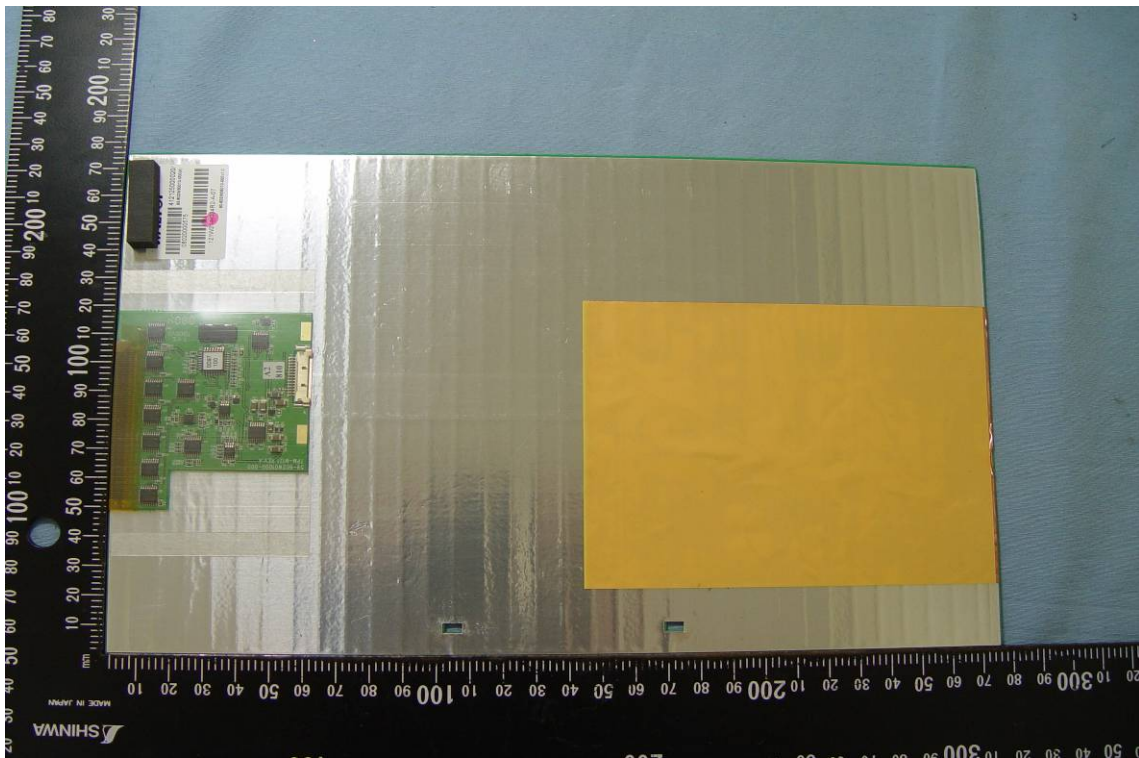

INTERNAL PHOTOGRAPHS OF EUT

For 5 G use only

WLAN RF BOOSTER (only for 2.4G part use)

For 2.4 G use only

WLAN Module