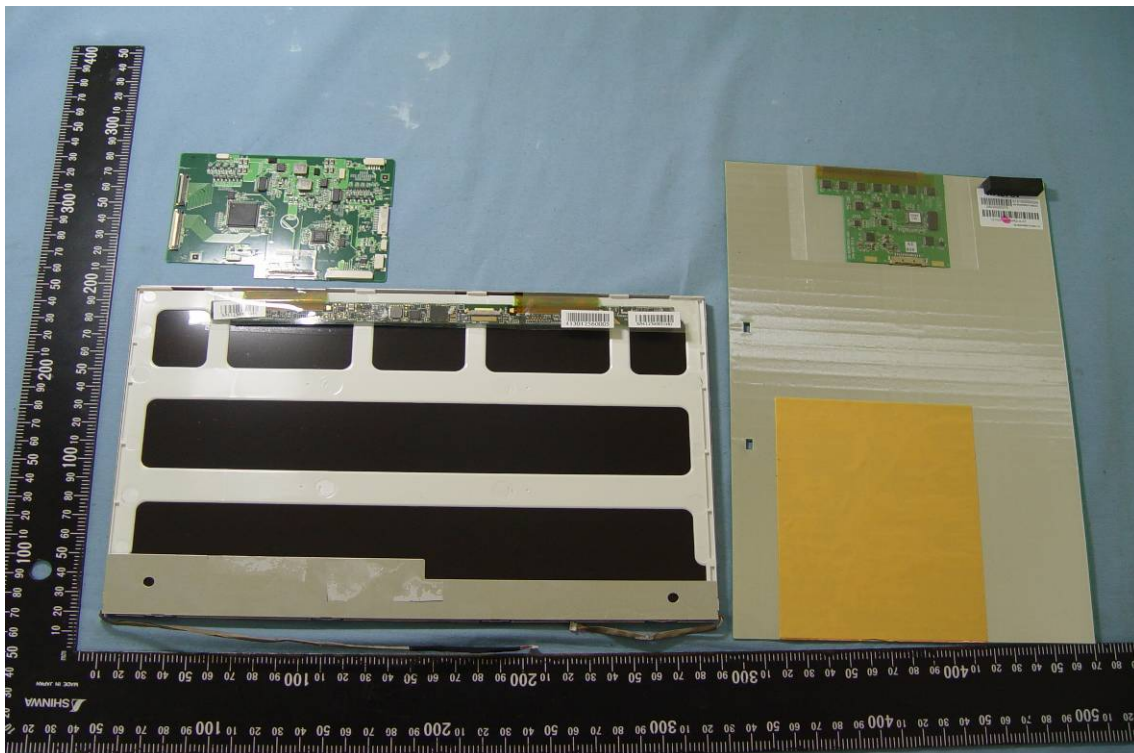

INTERNAL PHOTOGRAPHS OF EUT

For 5 G use only

WLAN RF BOOSTER (only for 2.4G part use)

For 2.4 G use only

WLAN Module