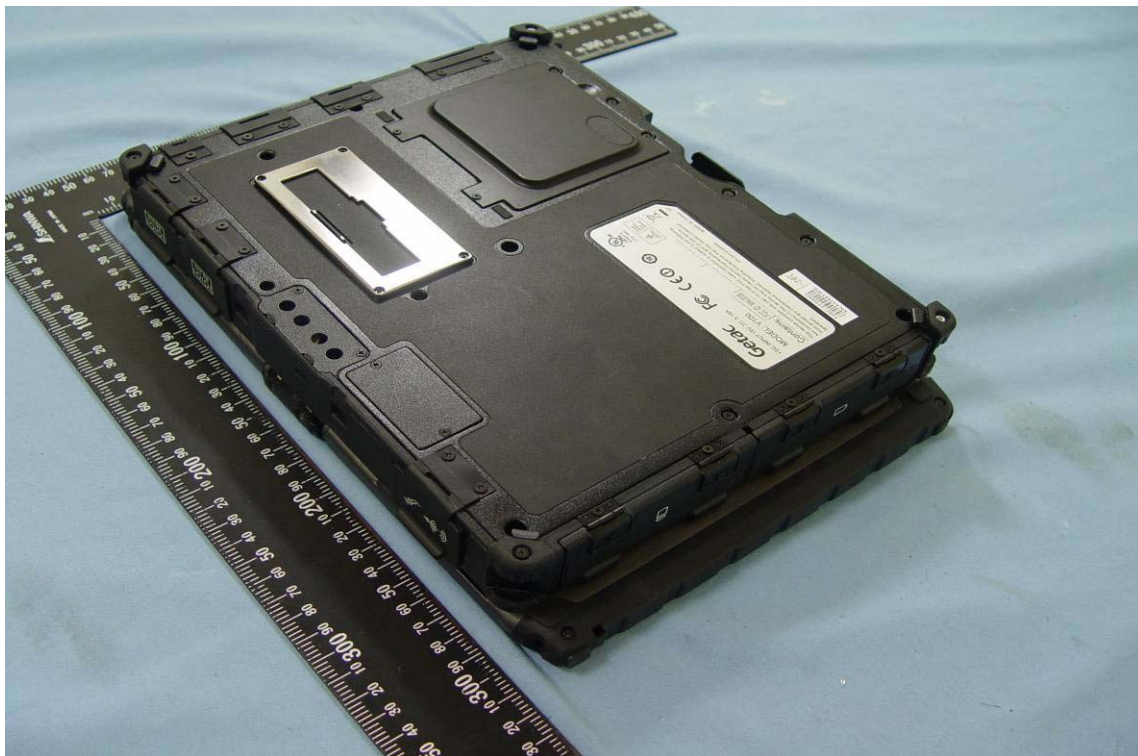

APPENDIX 1 - PHOTOGRAPHS OF EUT

EXTERNAL PHOTOGRAPHS OF EUT

EXTERNAL PHOTOGRAPHS OF SPECIFIC HOST PLATFORMS:

Remark: There are three kinds of host platforms for this WLAN limited module approval application. All the specification and layout between these three host platforms are identical except they come with different model numbers and panel size for marketing purposes. For these three host platforms, there are also possible to own a BT module (FCC ID: MAU041; Model Number: BTC04R), WWan module (FCC ID: MAU039; Model Number: Gobi2) and a GPS module inside these three host platforms, however, either of this BT module, WLAN module, and WWan module will be not able to transmit simultaneously for any kind of situation. This application is only an application of Limited Module Approval for this WLAN function.

For V-100-2X

For V-100-X

For V-200-X