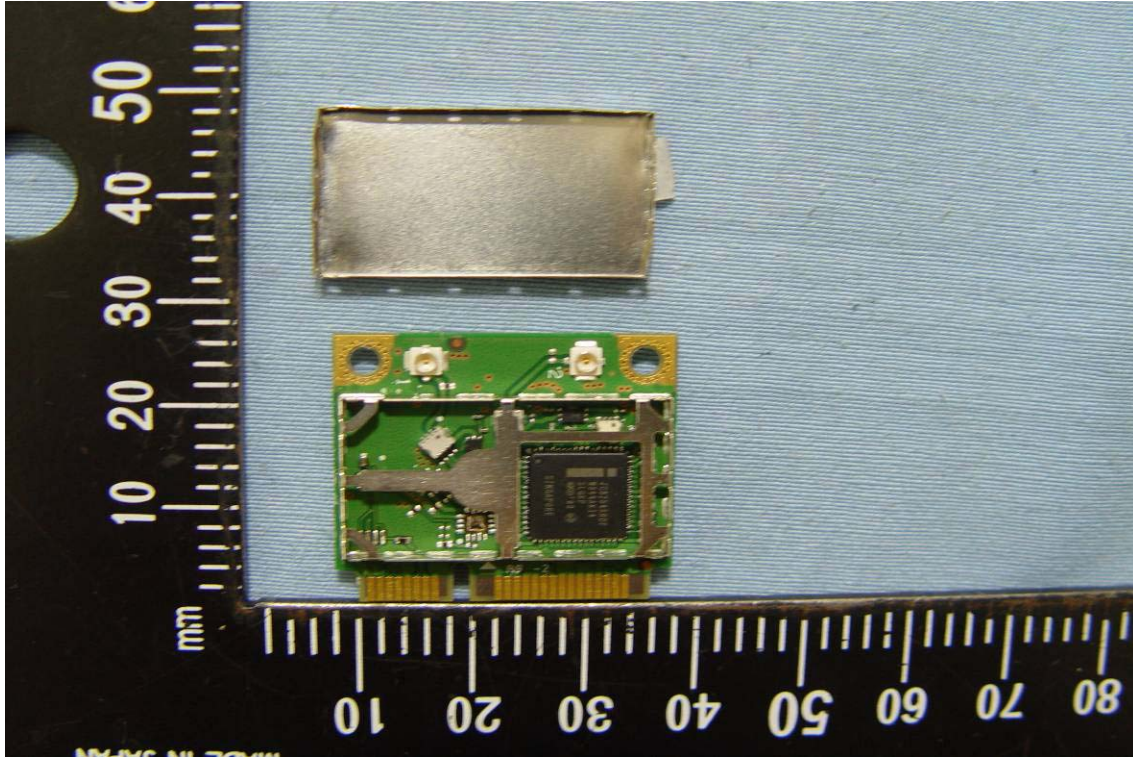

APPENDIX 1 - PHOTOGRAPHS OF EUT

EXTERNAL PHOTOGRAPHS OF EUT

EXTERNAL PHOTOGRAPHS OF SPECIFIC HOST PLATFORMS:

Remark: There are three kinds of host platforms for this WLAN limited module approval application. All the specification and layout between these three host platforms are identical except they come with different model numbers and panel size for marketing purposes. For these three host platforms, there are also possible to own a BT module (FCC ID: MAU041; Model Number: BTC04R), WWan module (FCC ID: MAU039; Model Number: Gobi2) and a GPS module inside these three host platforms, however, either of this BT module, WLAN module, and WWan module will be not able to transmit simultaneously for any kind of situation. This application is only an application of Limited Module Approval for this WLAN function.

For V-100-2X

For V-100-X

For V-200-X