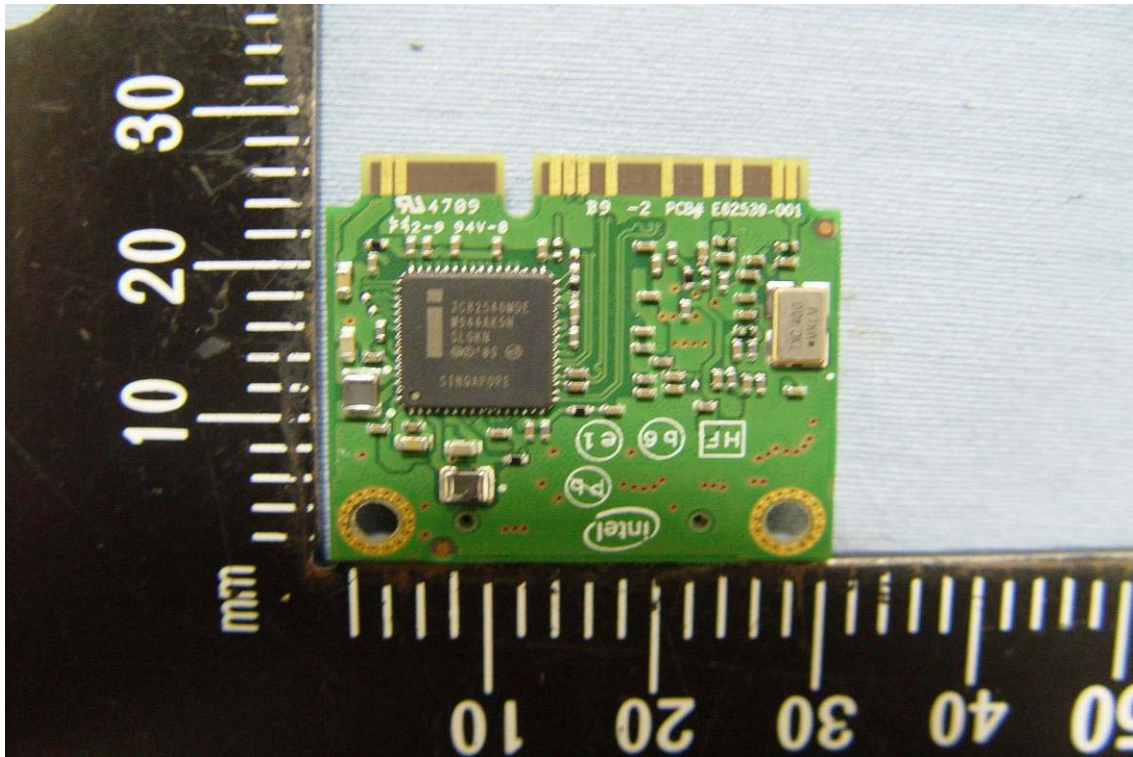

APPENDIX 1 - PHOTOGRAPHS OF EUT

EXTERNAL PHOTOGRAPHS OF EUT

EXTERNAL PHOTOGRAPHS OF SPECIFIC HOST PLATFORMS:

Remark: There are three kinds of host platforms for this WLAN limited module approval application. All the specification and layout between these three host platforms are identical except they come with different model numbers and panel size for marketing purposes. For these three host platforms, there are also possible to own a BT module (FCC ID: MAU041; Model Number: BTC04R), WWan module (FCC ID: MAU039; Model Number: Gobi2) and a GPS module inside these three host platforms, however, either of this BT module, WLAN module, and WWan module will be not able to transmit simultaneously for any kind of situation. This application is only an application of Limited Module Approval for this WLAN function.

For V-100-2X

For V-100-X

For V-200-X