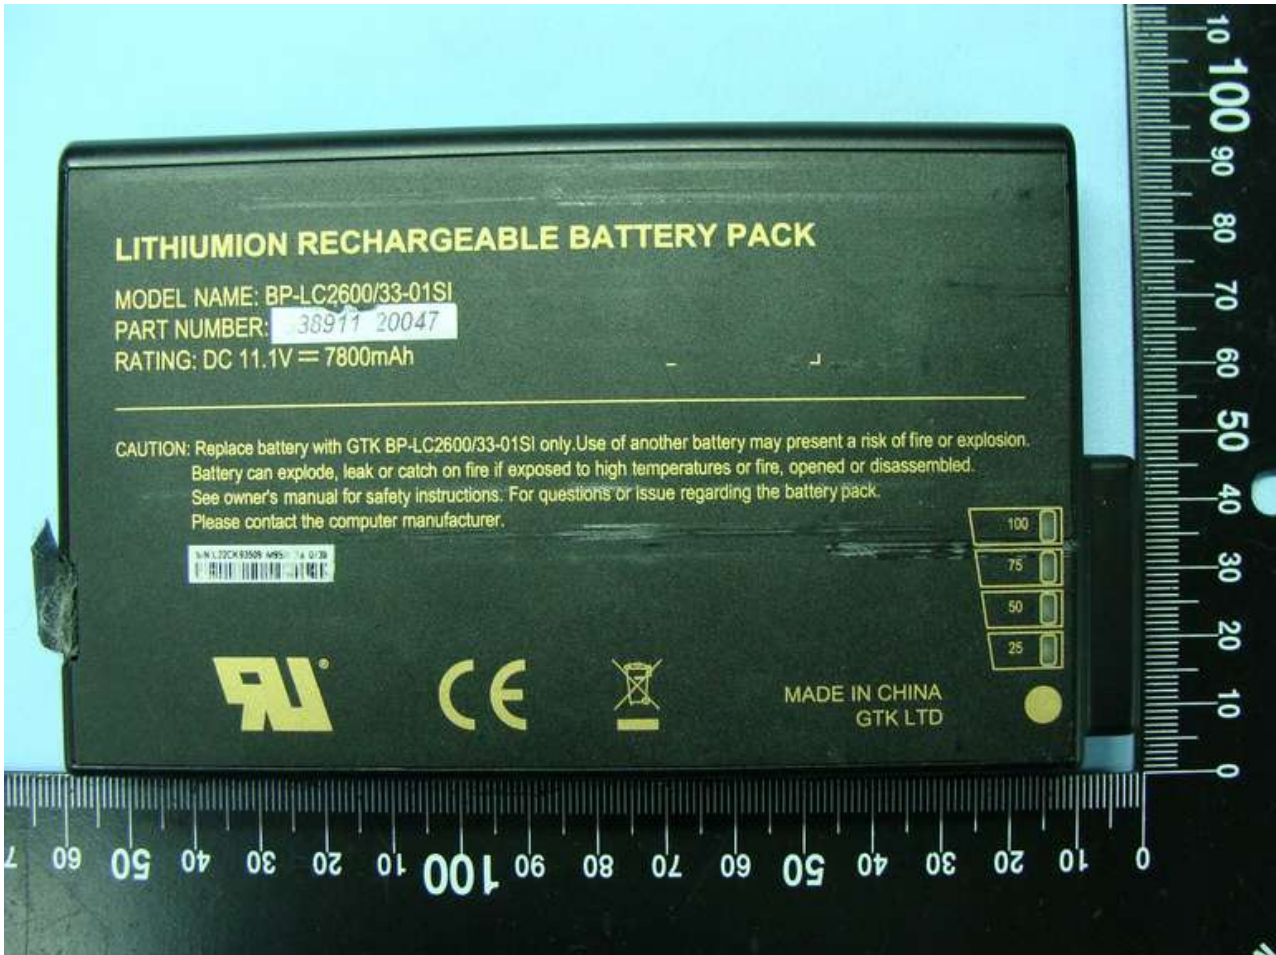

Battery 1

Host: Convertible Tablet (GETAC / V100)

Battery 1

Host: Convertible Tablet (GETAC / V100)

Battery 2

Host: Convertible Tablet (GETAC / V100)

Battery 2

Host: Convertible Tablet (GETAC / V100)