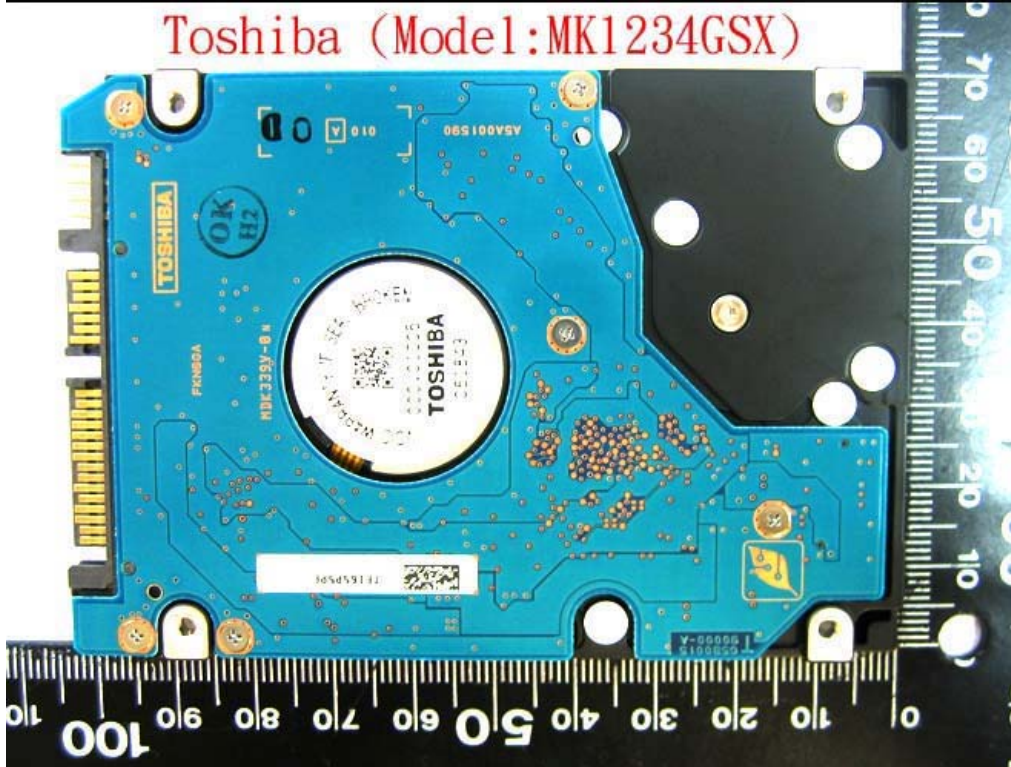

Appendix B. Internal Photographs of EUT

Globalsat (Model: ET-301)

Hnnix(Model : PC2-5300S555-12)

Toshiba (Model:MK1234GSX)

Toshiba (Model:MK8032GSX)

Conexant (Model: RD-02-D330)

MITAC(Model: BP-LC2600/33-0151)

Intel WLAN Module(Model:WM3945ABG)

Billionton(Model:GUBTCR42M)

Sierra (Model: MC8775V)