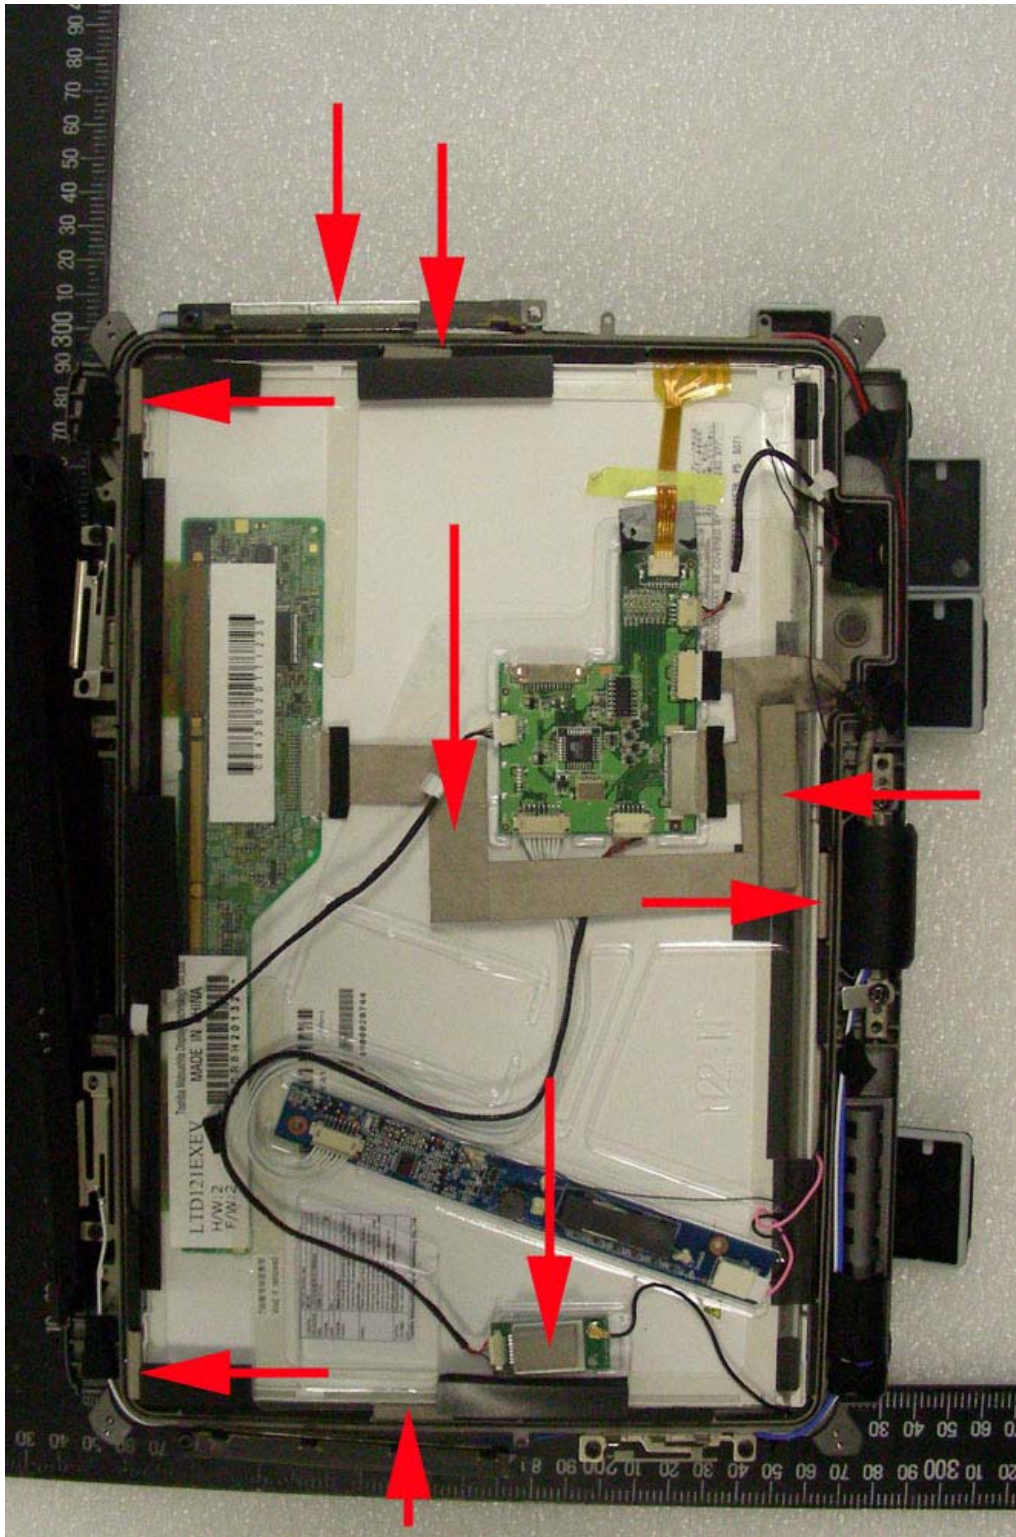

Appendix B. Internal Photographs of EUT

Globalsat (Model: ET-301)

Hnnix(Model : PC2-5300S555-12)

Toshiba (Model:MK1234GSX)

Toshiba (Model:MK8032GSX)

Conexant (Model: RD-02-D330)

MITAC(Model: BP-LC2600/33-0151)