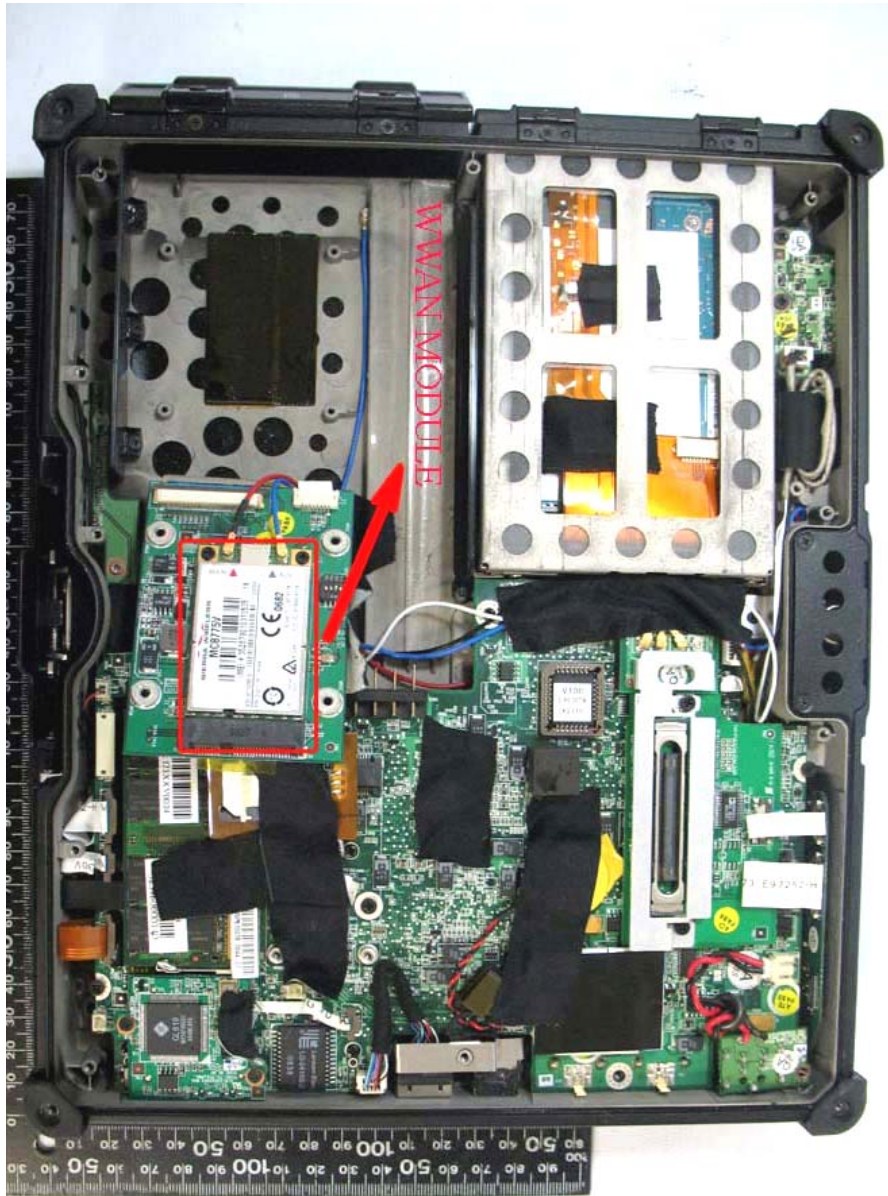

Appendix B. Internal Photographs of EUT

Globalsat (Model: ET-301)

Hnnix(Model : PC2-5300S555-12)

Toshiba (Model:MK1234GSX)

Toshiba (Model:MK8032GSX)

Conexant (Model: RD-02-D330)

MITAC(Model: BP-LC2600/33-0151)

Intel WLAN Module(Model:WM3945ABG)

Billionton(Model:GUBTCR42M)

Sierra (Model: MC8775V)