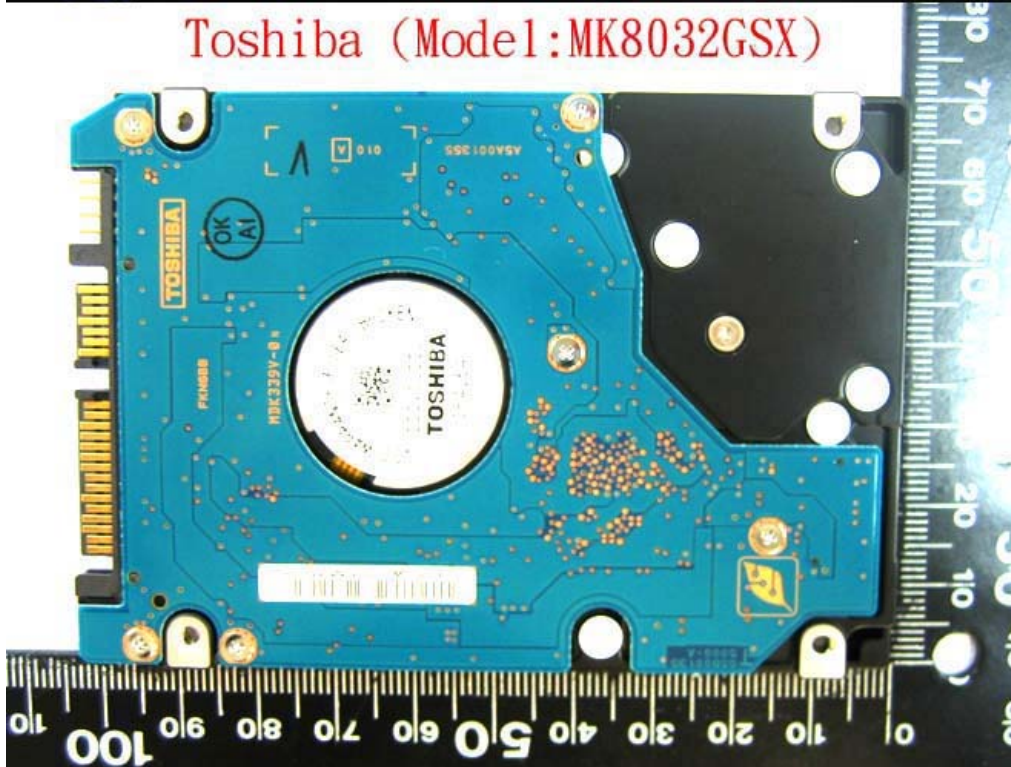

Appendix B. Internal Photographs of EUT

Globalsat (Model: ET-301)

Hnnix(Model : PC2-5300S555-12)

Toshiba (Model:MK1234GSX)

Toshiba (Model:MK8032GSX)

Conexant (Model: RD-02-D330)

MITAC(Model: BP-LC2600/33-0151)

Intel WLAN Module(Model:WM3945ABG)

Billionton(Model:GUBTCR42M)

Sierra (Model: MC8775V)