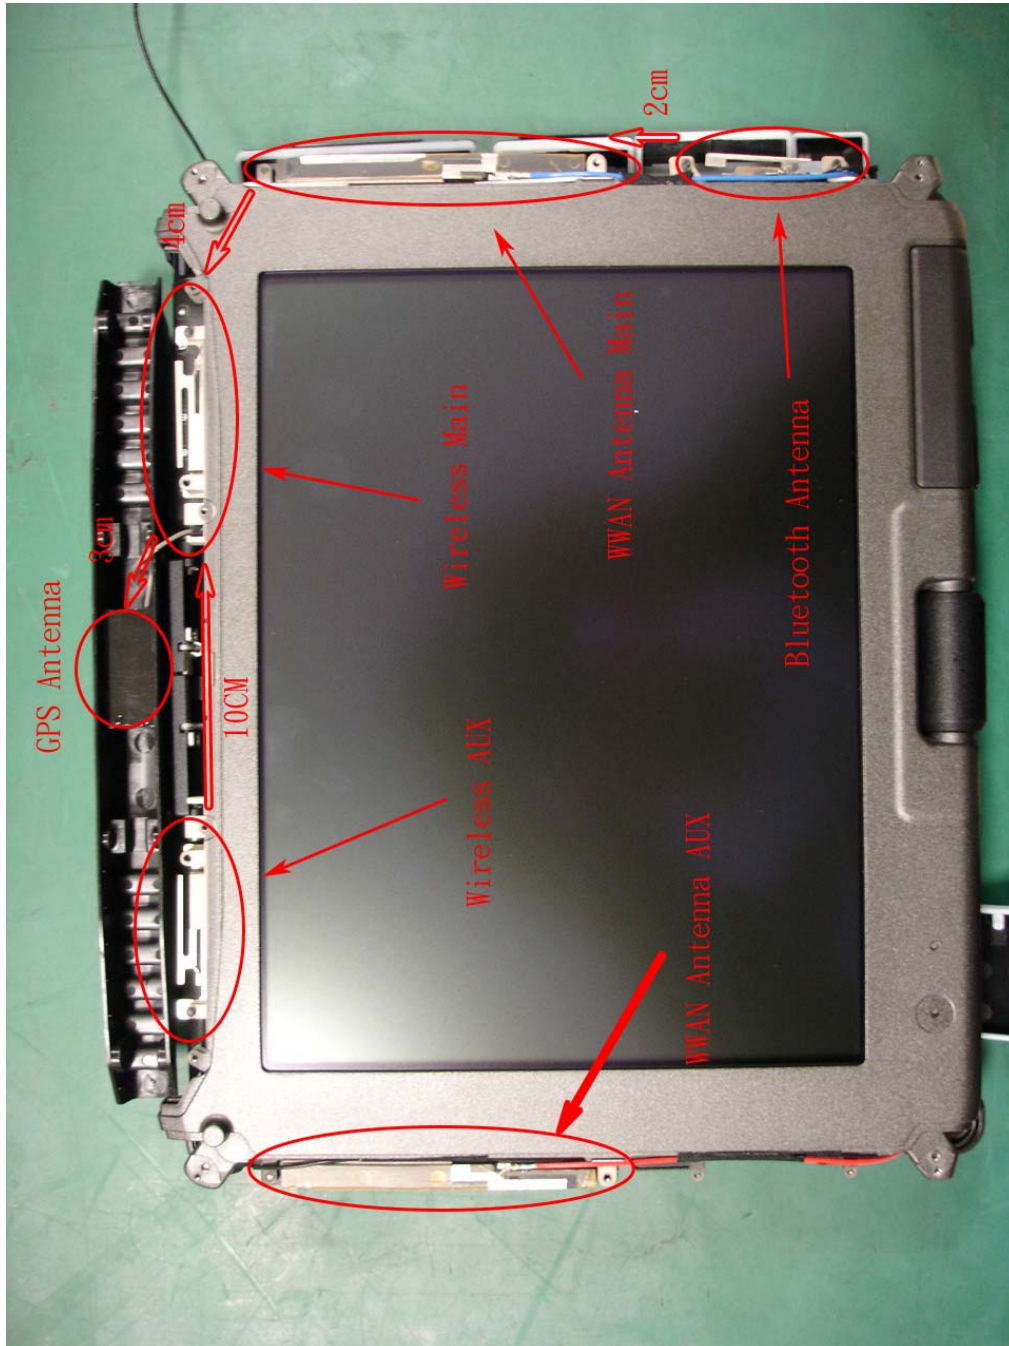

Appendix B. Internal Photographs of EUT

Globalsat (Model: ET-301)

Hnnix(Model : PC2-5300S555-12)

Toshiba (Model:MK1234GSX)

Toshiba (Model:MK8032GSX)

Conexant (Model: RD-02-D330)

MITAC(Model: BP-LC2600/33-0151)

Intel WLAN Module(Model:WM3945ABG)

Billionton(Model:GUBTCR42M)

Sierra (Model: MC8775V)